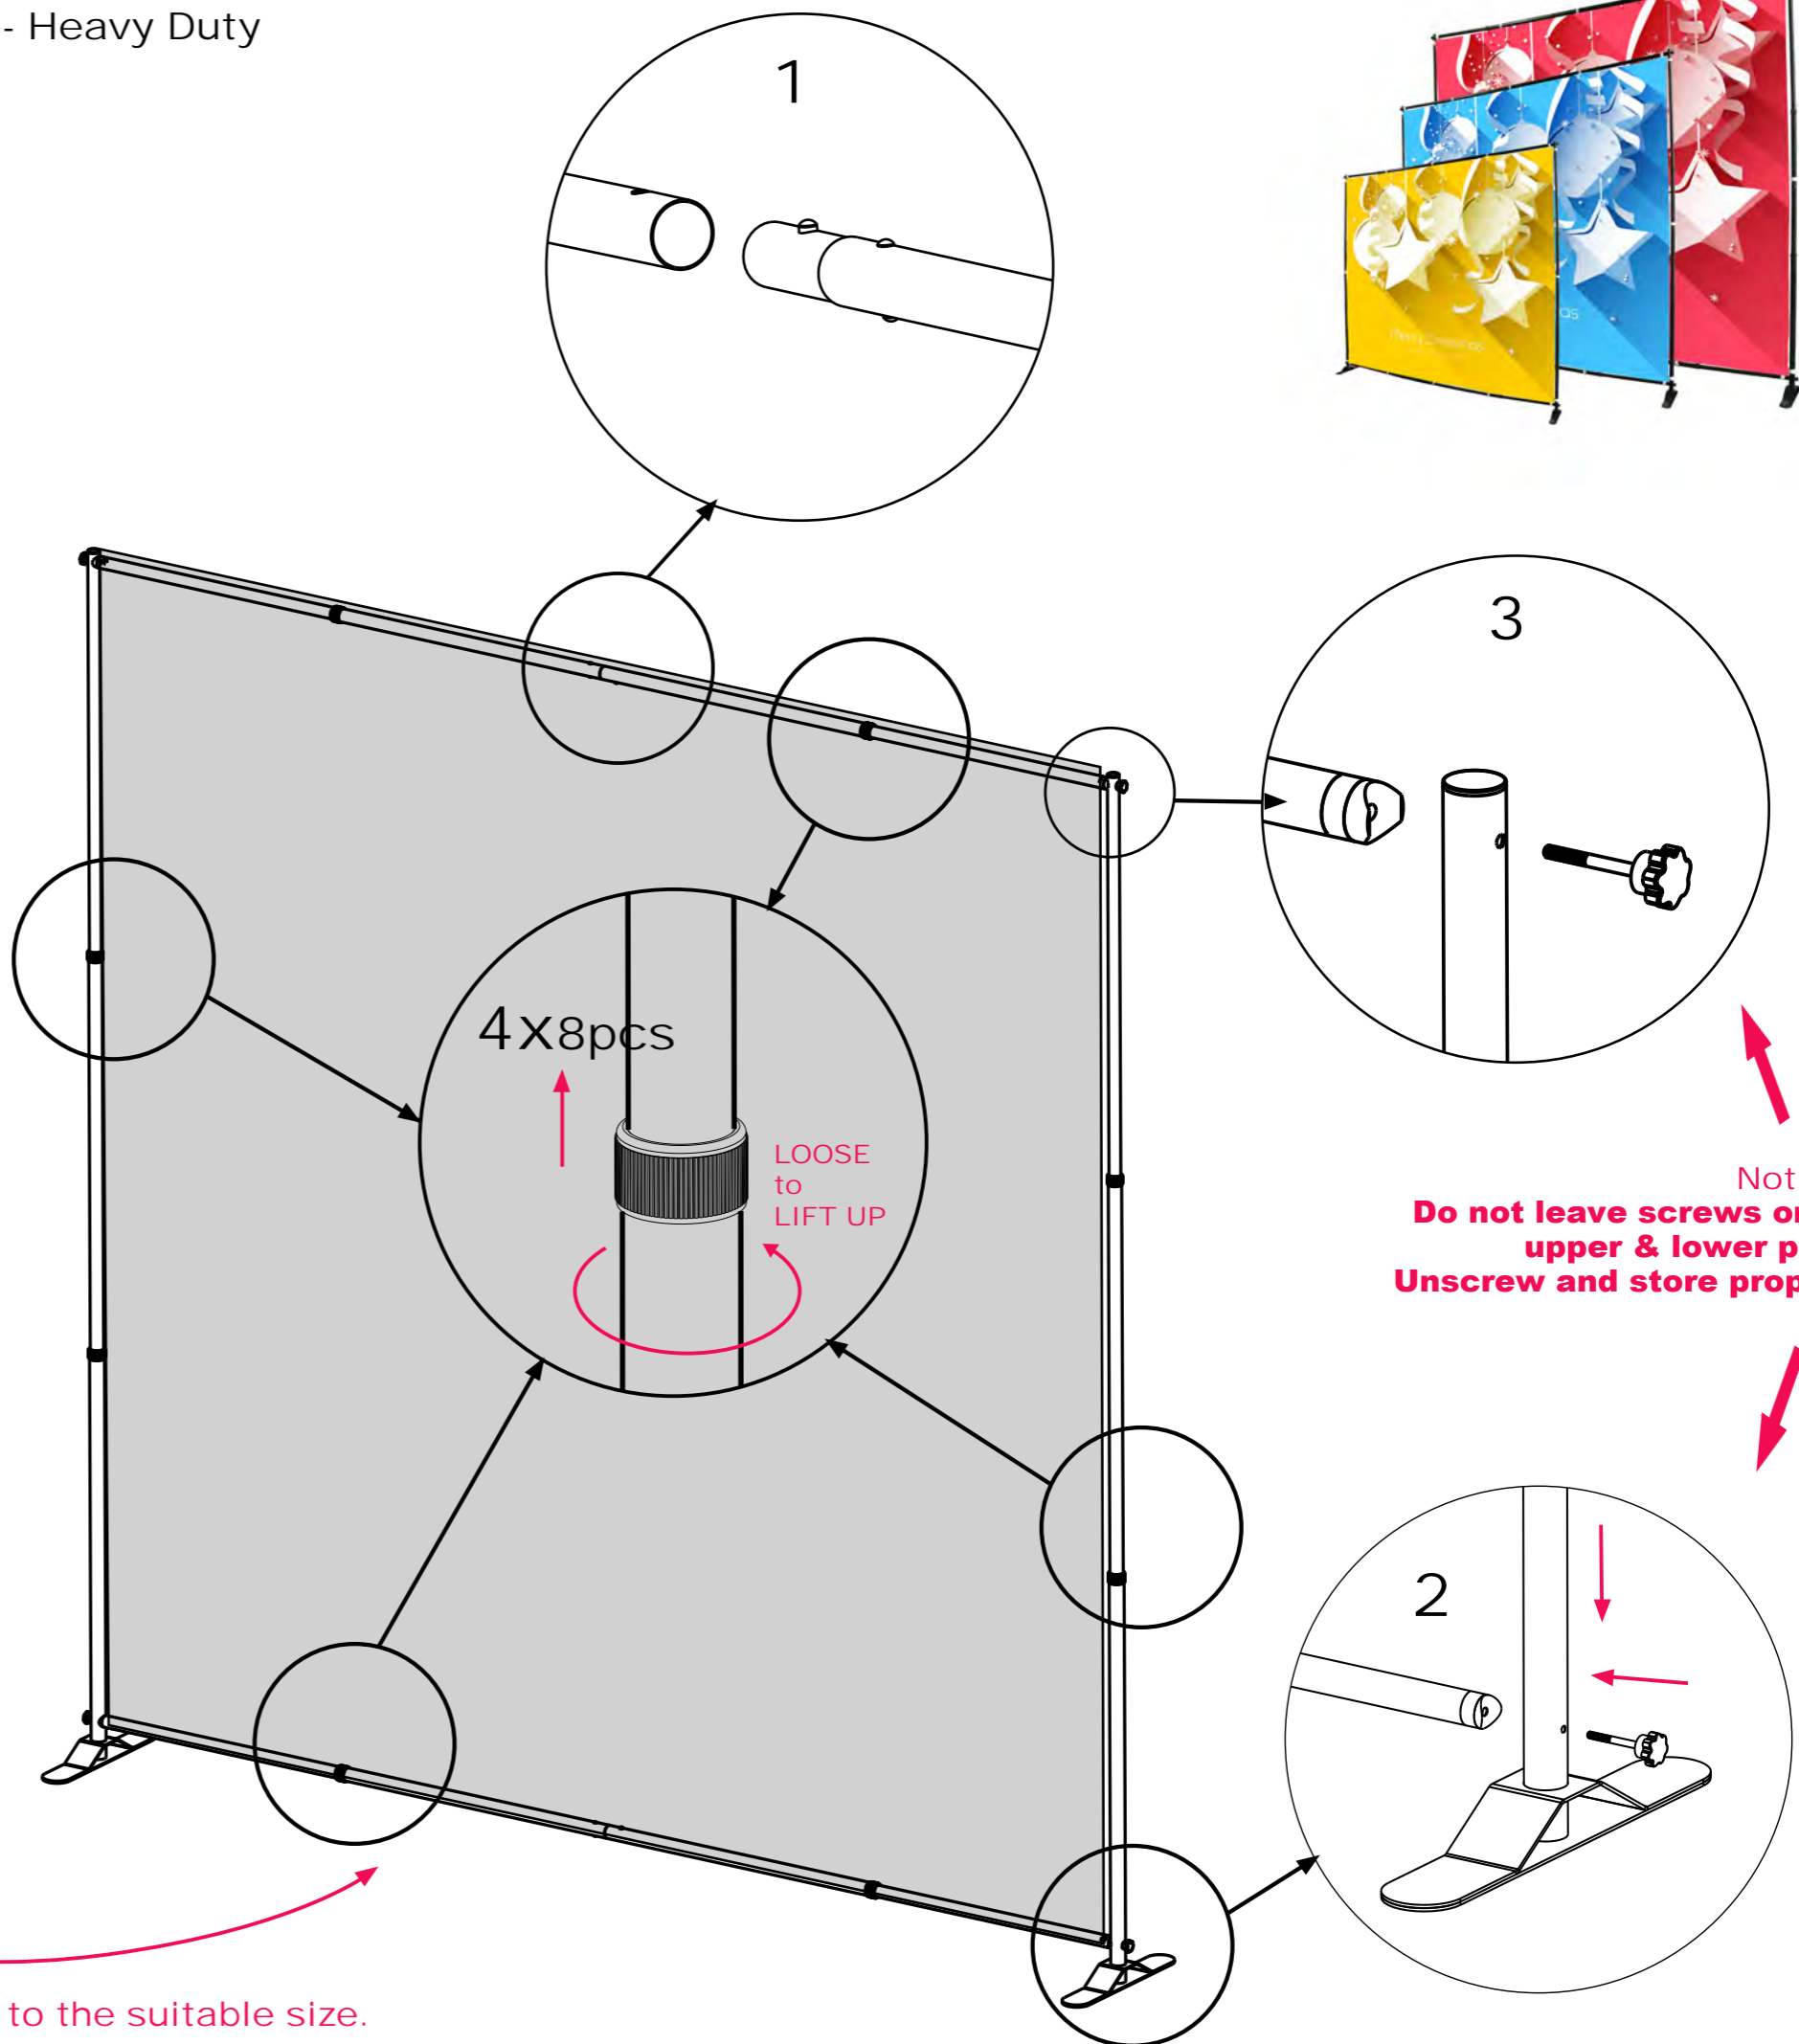

USER GUIDE

TE-15LP/TE-15LH 10*8FT / 10*10FT
Large Format Banner Stand- Heavy Duty

Notice:
Do not leave screws on the upper & lower pipes. Unscrew and store properly.

After installing the hardware and printing, adjust the frame to the suitable size.