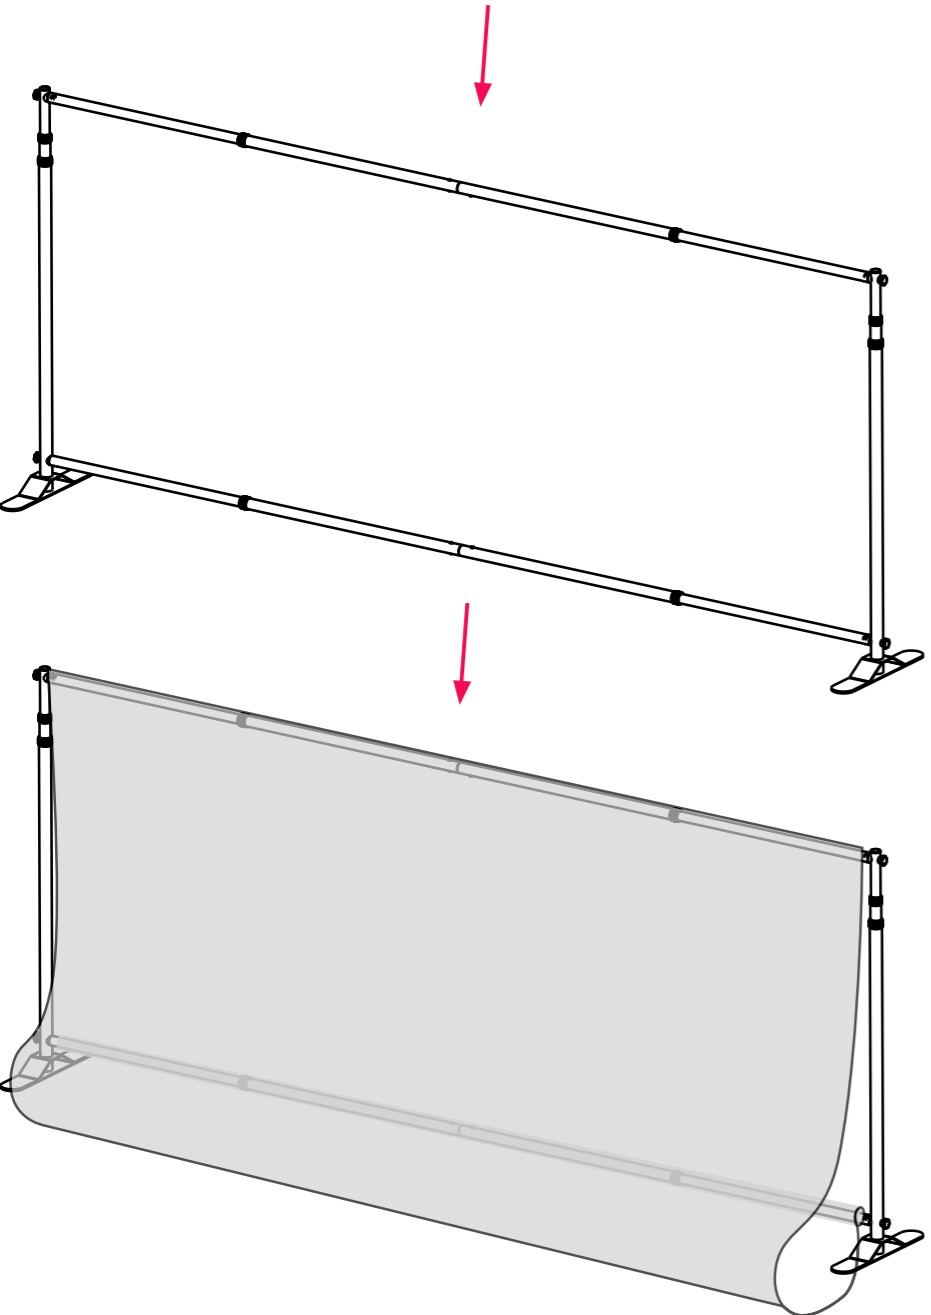

USER GUIDE

TE-15LP/TE-15LH 10*8FT / 10*10FT
Large Format Banner Stand- Heavy Duty

Notice:
Do not leave screws on the upper & lower pipes. Unscrew and store properly.

After installing the hardware and printing, adjust the frame to the suitable size.