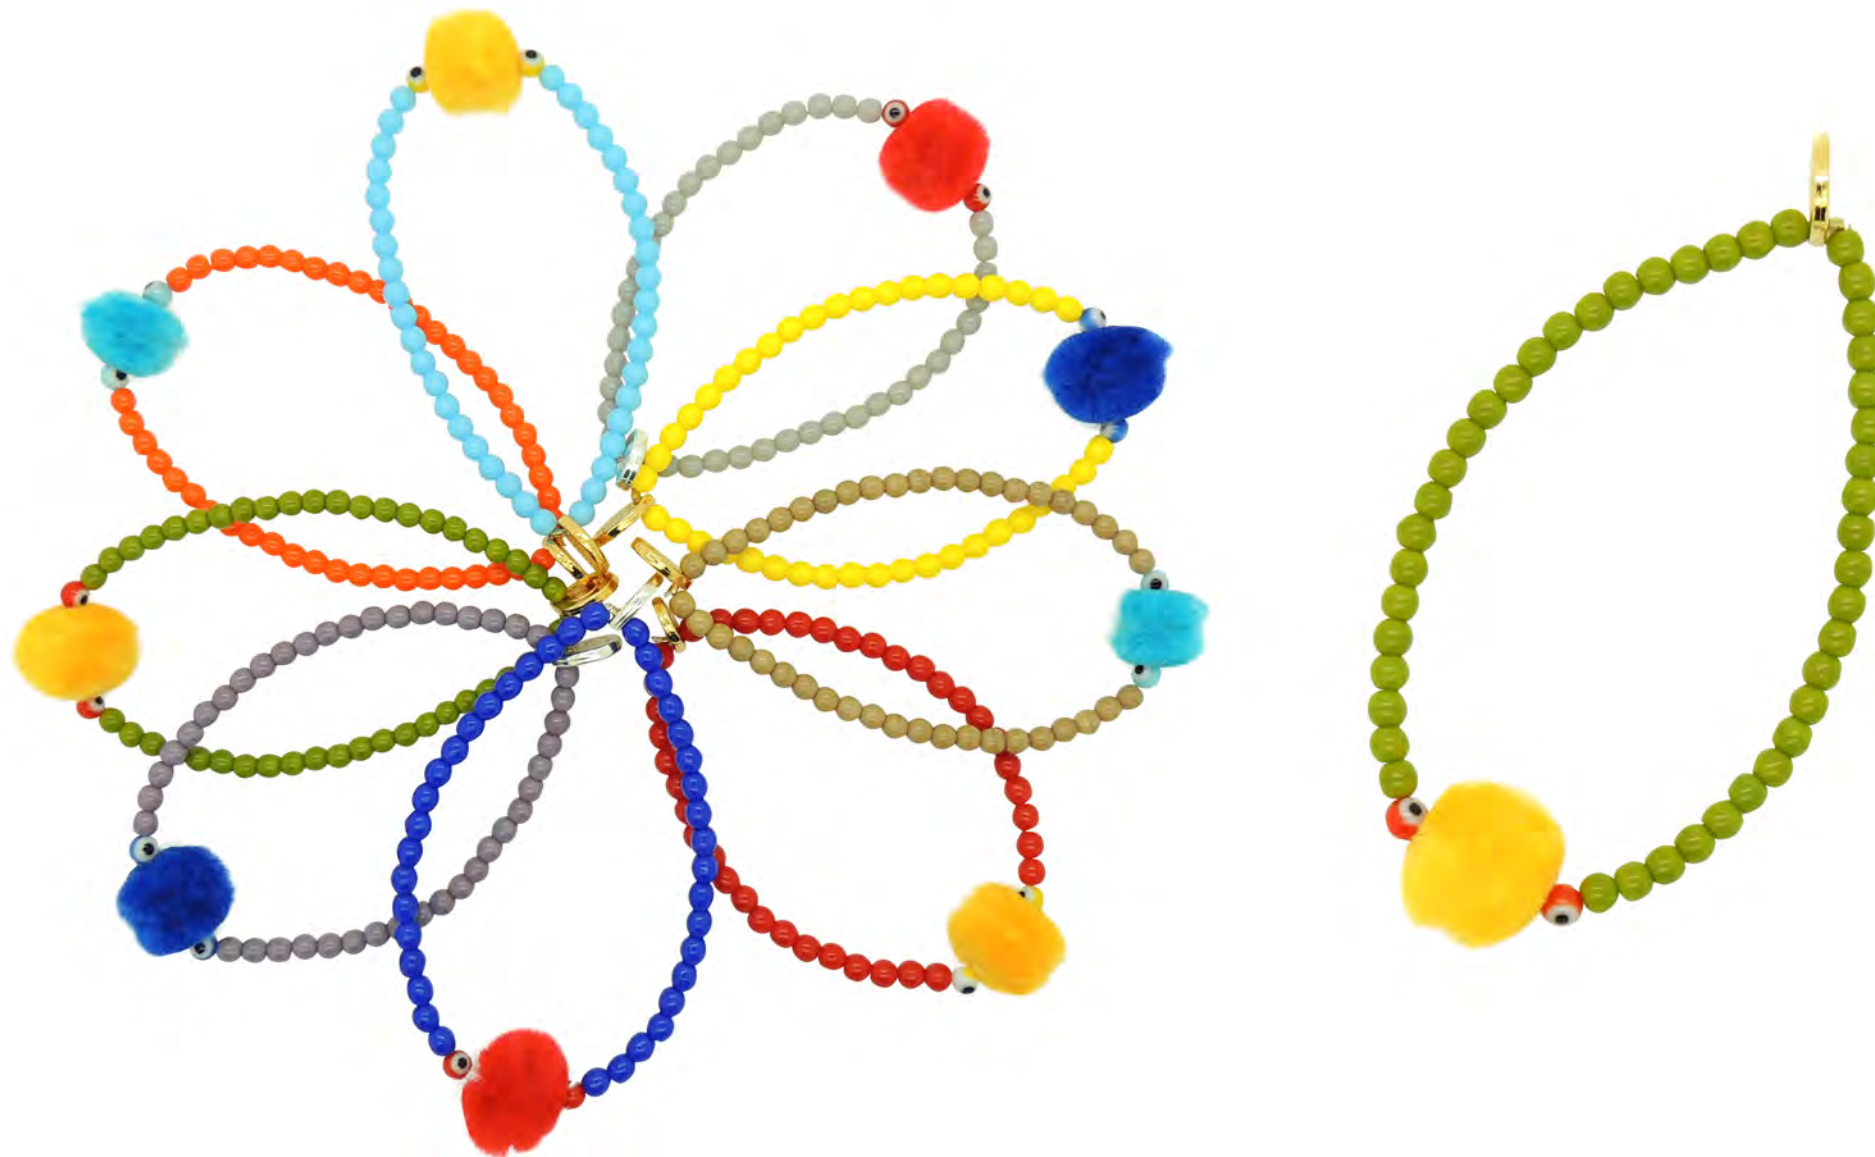

Pom-pom Evil Eye Charm Glass Bead Bracelets

Pom-pom Trio Charm Glass Bead Bracelet

Pom-pom Stardust Charm Glass Bead Bracelet

Pom-pom Charm Stardust Glass Bead Bracelets

Seashell Charm Metallic Double Leather Cord Bracelets

Ceramic Skull Charm Metallic Double Leather Cord Bracelets

Mano Hand Cornicello Charm Cuffs

Skull Charm Duo Cuffs

Mano Hand Cornicello Charm & Skull Charm Duo Cuffs

Fish

Evil Eye

Key

Hamsa Hand

Diamante Lucky Charm Earrings

Hamsa Hand Chandelier Earring (Single)