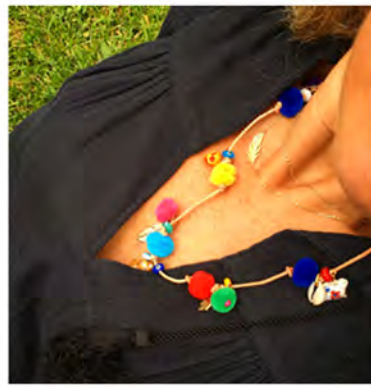

Dana Levy

Latest Jewellery Collection

Treasure Island Alphabet Charm Cord Bracelets

Limited Edition Cloisonne Fish Charm Trio Cord Necklaces

+44 (0)7905 430 010

www.danalevy.co.uk

info@danalevy.co.uk

Treasure Island Alphabet Charm Cord Necklaces

Rainbow Pompom Lucky Charms Leather Cord Bracelets & Necklaces

+44 (0)7905 430 010

www.danalevy.co.uk

info@danalevy.co.uk

Azure Pom-pom Lucky Charms Leather Cord Bracelets & Necklaces

Pompom Evil Eye Hamsa Hand Charm Hoop Earring

Pom-pom Evil Eye Charm Glass Bead Bracelets

Pom-pom Trio Charm Glass Bead Bracelet

Pom-pom Stardust Charm Glass Bead Bracelet

Pom-pom Charm Stardust Glass Bead Bracelets

Seashell Charm Metallic Double Leather Cord Bracelets

Ceramic Skull Charm Metallic Double Leather Cord Bracelets

Mano Hand Cornicello Charm Cuffs

Skull Charm Duo Cuffs

Mano Hand Cornicello Charm & Skull Charm Duo Cuffs

Fish

Evil Eye

Key

Hamsa Hand