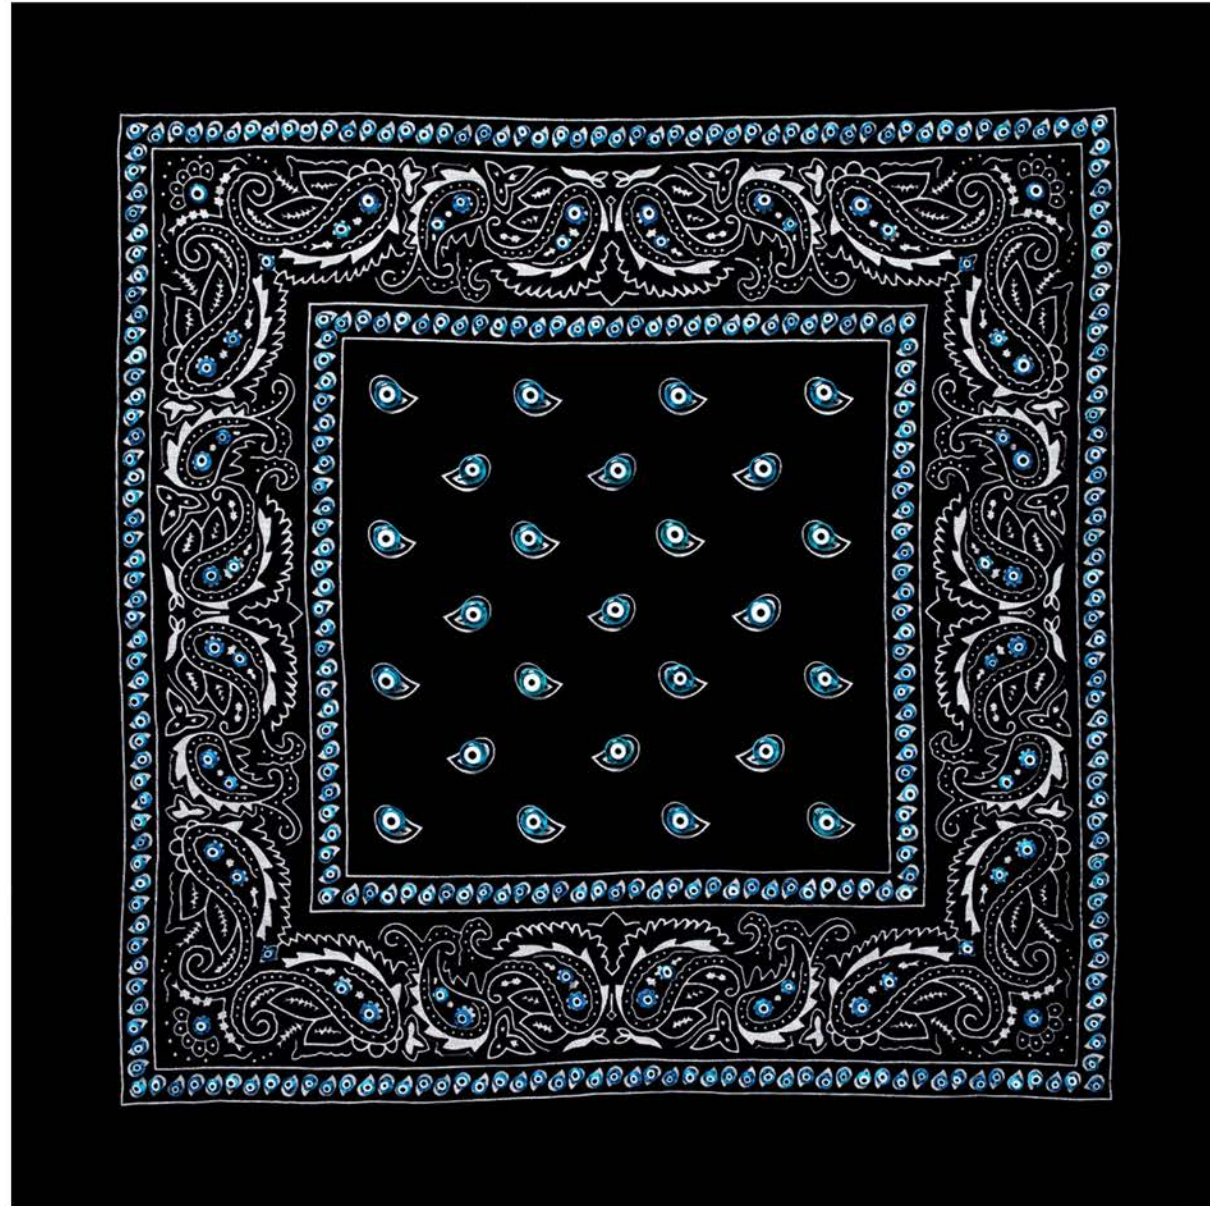

Dana Levy

Silk Scarves Collection 2017

Snakeskin *Evil Eye* Silk Scarf

Lucky Charms Friendship Silk Scarf

Evil Eye Bandana Silk Scarf