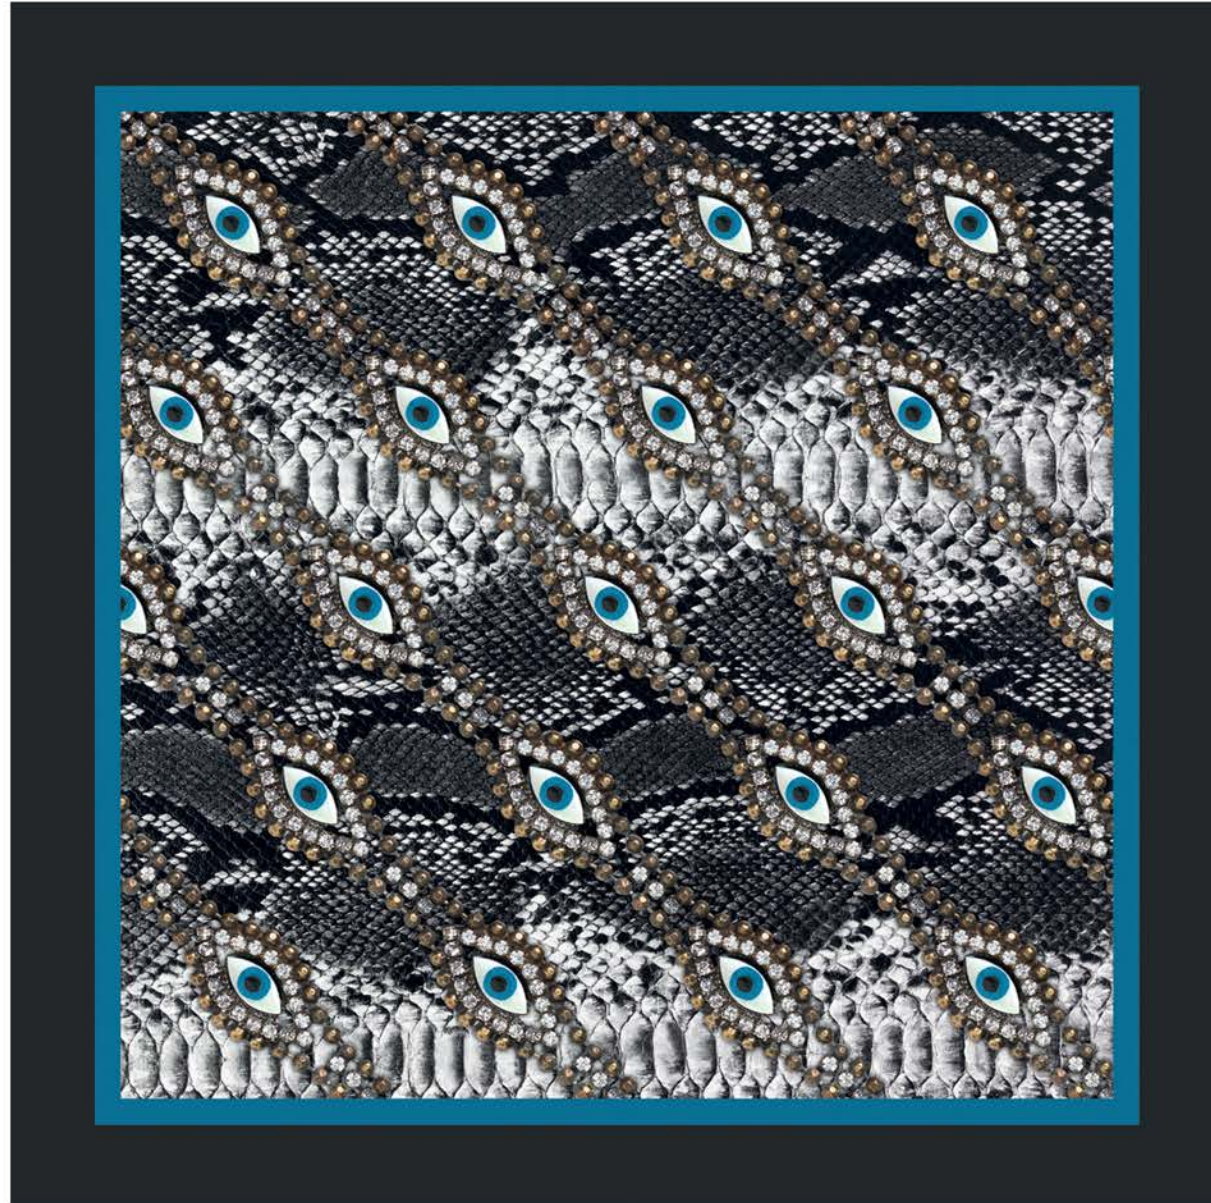

Dana Levy

Silk Scarves Collection 2017

Snakeskin *Evil Eye* Silk Scarf

Lucky Charms Friendship Silk Scarf

Evil Eye Bandana Silk Scarf