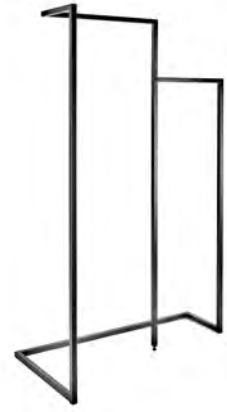

TSB5020010S
Side Table August S
Sand Aluminum
W40×D40×H35cm
¥57,310 (税抜価格 ¥52,100)

TSB5020010B
Side Table August S
Black Aluminum
W40×D40×H35cm
¥57,310 (税抜価格 ¥52,100)

PJ MARES
BY PJ MARES

TSB7219633
Clothing Rack Discus
BLACK Steel
L115 x W30 x H150cm
¥92,400 (税抜価格 ¥84,000)