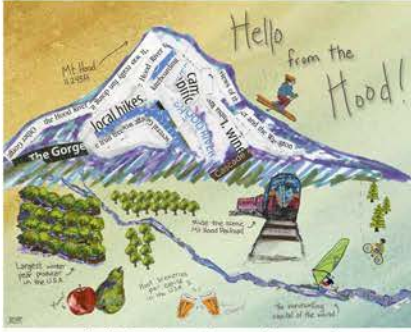

SKU 17-08P = 8x10 print

December Moonlight Ski

Peace on Earth Quiet truth

SKU: 17-12C = greeting card

SKU 17-12P = 8x10 print

Life in the Hood

*Spotlights Hood River, OR
*Ask me about a custom design for your city!**