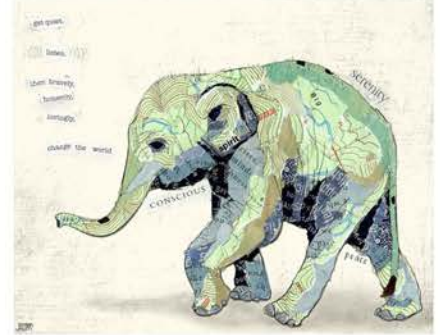

December Rising

Together we can make a huge difference.

SKU: 18-12C = greeting card

SKU 18-12P = 8x10 print

Punchbowl Falls

Hood River Our Gorge Waterfalls Columbia Gorge

SKU: 18-15C = greeting card

SKU 18-15P = 8x10 print

Elephant

Get quiet. Listen. Then bravely honestly, lovingly change the world.

SKU: 18-16C = greeting card

SKU 18-16P = 8x10 print

Giraffe

We carry inside us the wonders we seek outside us. - Rumi

SKU: 18-18C = greeting card