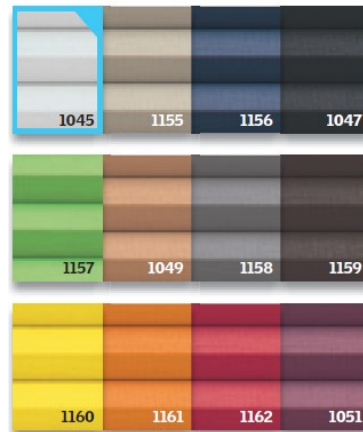

- Light dimming
- Protects against cold from the outside
- Privacy and diffusion of incoming daylight
- Available in both solar and electrical powered versions
- Operated by remote control for easy operation with possibility for programming
- Installs in minutes with Pick&Click!
- Double pleated cloth
- Available in 12 colours