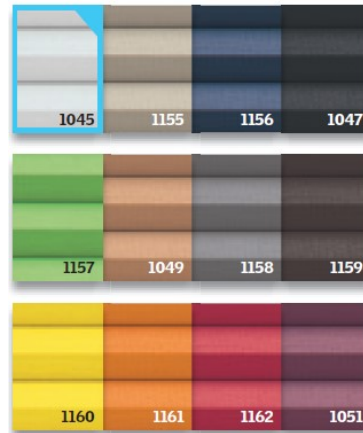

Blackout & Dimming Energy

Blackout Energy Blind

- Fabric offers complete blackout
- Stepless positioning
- Double pleated cloth
- Available in 12 colours
- Installs in minutes with Pick&Click!
- Free positioning in the window frame
- Protects against cold from the outside
- No visible cords

Light Dimming Energy Blind

- Light dimming
- Protects against cold from the outside
- Privacy and diffusion of incoming daylight
- Available in both solar and electrical powered versions
- Operated by remote control for easy operation with possibility for programming
- Installs in minutes with Pick&Click!
- Double pleated cloth
- Available in 12 colours