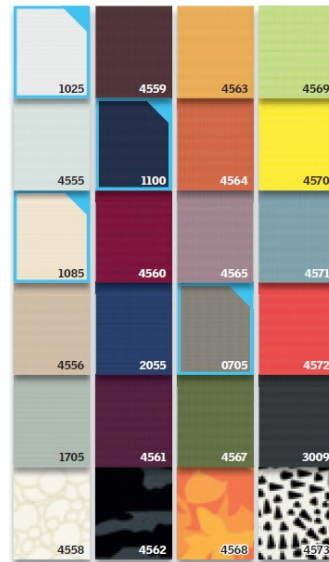

Blackout & Duo Blinds

Blackout Blinds

The VELUX blackout blind offers almost complete blackout for darkness anytime. Ideal for installing in bedrooms to ensure a good night's sleep.

- Fabric offers complete blackout
- Stepless positioning
- Available in 24 colours
- Oeki-Text® certified

Duo Blackout Blinds

The VELUX duo blind is a blackout blind and a pleated blind in one. It offers the best of both worlds: blackout at any time and softly diffused natural light all day.

- Fabric offers complete blackout
- Stepless positioning
- Flat and pleated cloth
- Available in 24 colours
- Softly diffuses incoming daylight
- Oeki-Text® certified