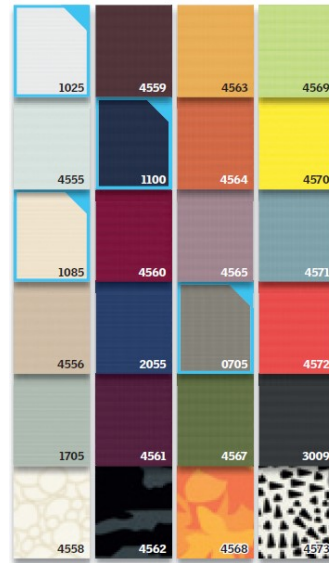

Blackout & Duo Blinds

Blackout Blinds

The VELUX blackout blind offers almost complete blackout for darkness anytime. Ideal for installing in bedrooms to ensure a good night's sleep.

- Fabric offers complete blackout
- Stepless positioning
- Available in 24 colours
- Oeki-Text® certified

Duo Blackout Blinds

The VELUX duo blind is a blackout blind and a pleated blind in one. It offers the best of both worlds: blackout at any time and softly diffused natural light all day.

- Fabric offers complete blackout
- Stepless positioning
- Flat and pleated cloth
- Available in 24 colours
- Softly diffuses incoming daylight
- Oeki-Text® certified