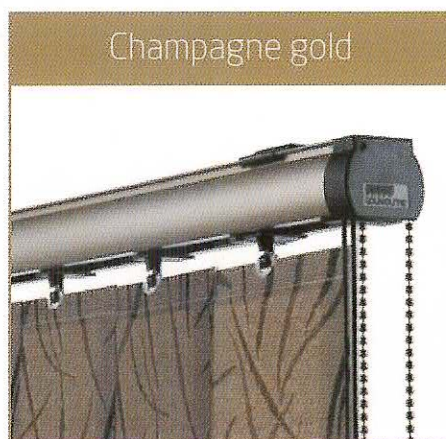

# Stunning in black...

## ...gold and brushed aluminium

Leave a lasting impression on your customers and improve your profits with the new, high impact **Slimline Vogue®** system.

To find out more call Louvolite customer services today: