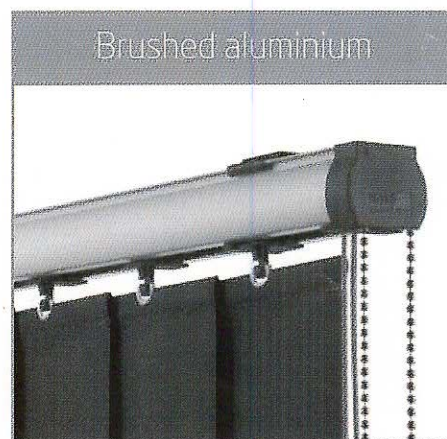

# Stunning in black...

## ...gold and brushed aluminium

Leave a lasting impression on your customers and improve your profits with the new, high impact **Slimline Vogue®** system.

To find out more call Louvolite customer services today: