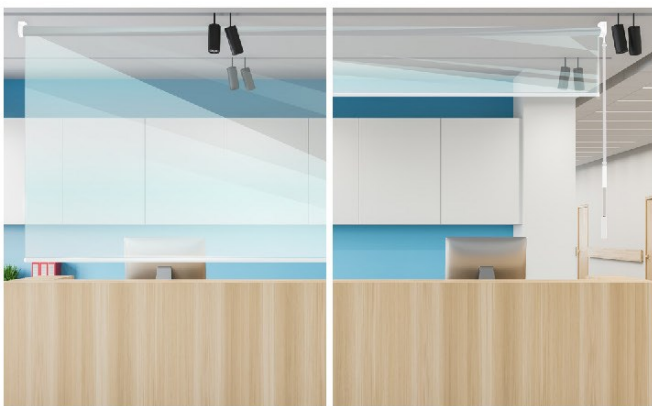

Options to consider:

Rollerscreen can be supplied with a variety of **control options** including; chain or crank.