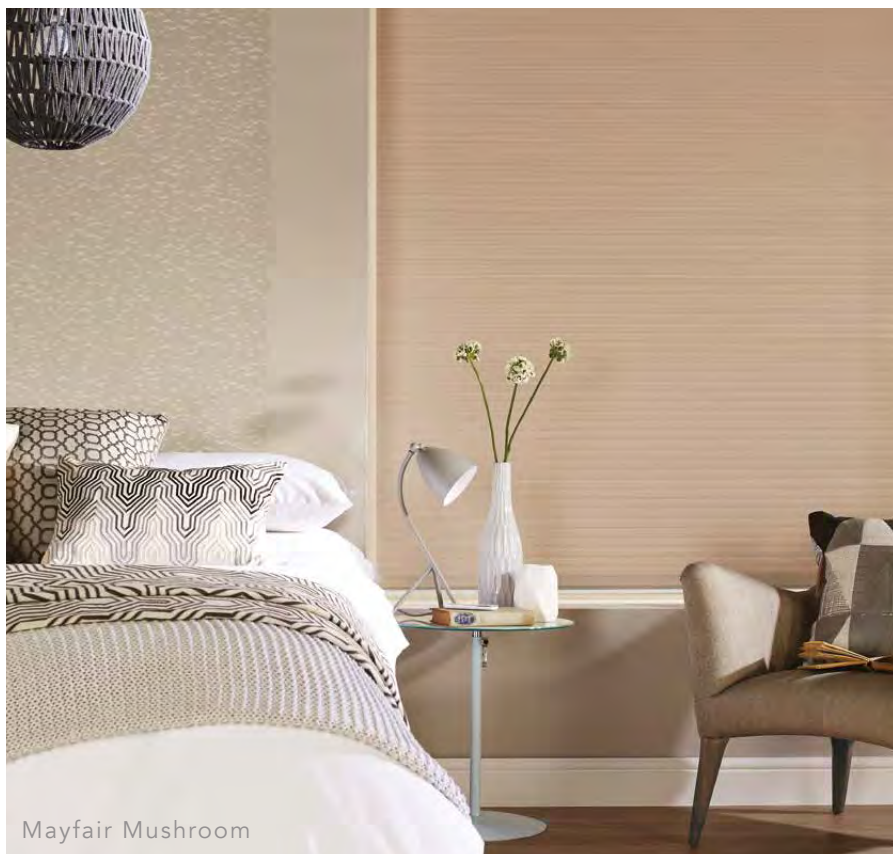

VENI COPPER

*with contrasting
cassette and
motorised operation*

CE
ER

g satin
modern
eration

VISAGE® collection

Add a touch of style and luxury to your room with Visage®, a brand new window blind that revolutionises the way light and privacy is controlled, bringing a soft and soothing ambience to your room.

The beautiful and decorative Visage blind forms a superior window furnishing that brings a feeling of warmth and security into your home through its soft undulating design and unique operation.

This brand new fabric collection features up to the minute colours, from sophisticated neutrals to earthy warm tones and eye catching brights, there's an option for everyone.

Ask your local blind supplier for the Louvolite® Visage® fabric range.

PIMLICO MOJITO

gently filtering light
INTO YOUR ROOM

KENSINGTON
CHESTNUT

Mayfair Mushroom

Enjoy your view

Visage® blinds are made up of two layers of soft fabric connected by horizontal sheer vanes that gently filter sunlight whilst maintaining different levels of privacy and UV protection as the blind is raised or lowered.

The blind can be fully raised to give a clear view to the outside, it can be fully lowered with the sheer vanes aligned to control the light and retain a view with some privacy during the day, or it can be completely closed for total privacy in the evening.