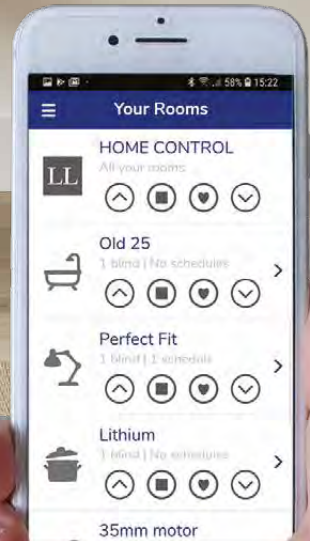

There is no better way to make a contemporary style statement in your home.

Ask your local blind supplier about the Louvolite One Touch® motorised range.

Remote control operation

App control - in or out of the home

Voice activation in the home

MONTEREY SHALE

contemporary shading
AT THE TOUCH OF A BUTTON

LOUVOLITE
OneTouch[®]
ADVANCED LIGHT CONTROL

QUAIRES
architecture

PARCHMENT BAMBOO

ONE TOUCH technology

Louvolute One Touch® motorised blinds can be operated in a number of ways.

Wand operation will operate a single blind and is ideal for children's rooms or bathrooms.

The remote control allows you to operate a number of blinds at the same time, to suit your requirements.

Voice activation can be used inside the house and your blinds can be operated outside the home using the free app on your mobile or tablet.