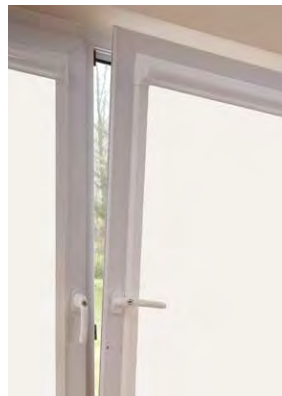

CREATE everyday luxury

roller | pleated | cellular | vision® | venetian

Louvolite Perfect Fit® is a revolutionary system that enables window blinds to be fitted perfectly onto most double glazed windows and doors, with no holes drilled into your uPVC frame.

The unique Perfect Fit blind fits neatly onto the window and enhances your privacy because there are no gaps down the side of the blind.

Whether you select a contemporary design for the living room, a blackout fabric for the bedroom or a moisture resistant print for the bathroom, our blind collection in combination with the Perfect Fit system is the ultimate in style and safety.

PERFECT FIT KONNECT even easier fitting

Louvolite has created a magnetic system to allow Perfect Fit to be fitted to even more types of windows, including aluminium and wooden frames. (The magnetic frame is secure and easily removable to allow for cleaning.)

Perfect Fit Konnect uses magnetic strips that, when fitted to the window and Perfect Fit frames, secure the blind into position. So whether it be Roller, Pleated, Cellular, Venetian or new Vision, Konnect opens even more opportunities for where a Perfect Fit blind can be installed.