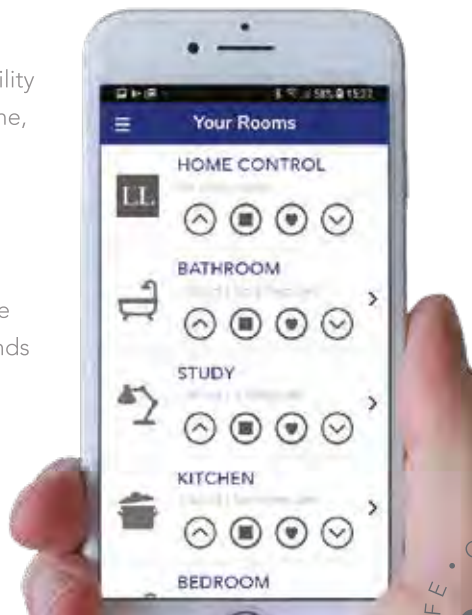

To fully draw open or close the blinds just use the slim wand which hangs at the edge of the blind.

When the motor light flashes red just plug the 3m long charger into a power source for 6-8hours.

BE ON THE GO WITH the app and home hub

The Louvolite Home Hub connects to your WiFi so that motorised One Touch window blinds can be operated straight from a smart device.

Just download the free and easy to install app, pair your blinds and operate them separately or together remotely! If you already have Louvolite One Touch® blinds, the home hub and app will work with them too.

It's excellent for privacy and security with the ability to open or close the blinds when out at work or away on holiday.

Installing the Home Hub makes life easier by offering the ability to control all your window blinds in a number of different ways. They can be operated by remote control, using voice control with **Amazon Alexa** or **Google Home** or via the app on your smart device whether you're home or on the go.

- The Louvolite Home Hub connects via WiFi and operates the One Touch® Lithium 1100 Series and A/C 1500 and 6000 Series motors.
- Use voice control to open or close your blinds with Amazon Alexa, Dot and Echo and Google Home.
- Improve your home security with the ability to open or close the blinds when at home, out or away on holiday.
- Free, easy to use app available for IOS and Android.
- Use your smart phone device to view the rooms in your home and control the blinds within them.
- Control up to 15 blinds individually, by room or all together.
- Child safe by design.