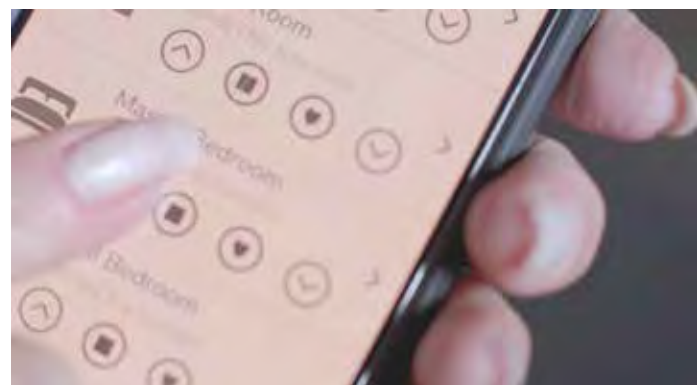

- The Louvolite Home Hub connects via WiFi and operates the One Touch® Lithium 1100 Series and A/C 1500 and 6000 Series motors.
- Use voice control to open or close your blinds with Amazon Alexa, Dot and Echo and Google Home.
- Improve your home security with the ability to open or close the blinds when at home, out or away on holiday.
- Free, easy to use app available for IOS and Android.
- Use your smart phone device to view the rooms in your home and control the blinds within them.
- Control up to 15 blinds individually, by room or all together.
- Child safe by design.

use voice
ACTIVATION

pre-set
YOUR BLINDS

blind control
FROM YOUR PHONE

great for
HOLIDAY TIME

lowvolite one touch™ AND WALK AWAY

MAGIC WAND BATTERY POWERED 300 & 700 SERIES

- Easy to use and operates a singular blind.
- Wand hangs neatly next to the blind.
- Uses standard AA batteries - no installation wiring required!
- Limits to stop blind at a highest and lowest point.
- Child safe by design.
- Available as Roller, Pleated and Vision® blinds.

LITHIUM RECHARGEABLE 1100 SERIES

- Stylish remote control - can operate up to 14 blinds separately or simultaneously (remote dependant).
- Rechargeable battery - no installation wiring required!
- 4m charger cable or opt for the solar panel.
- Limits to stop blind at a highest, mid and lowest point.
- Timer remote - blinds raise or lower at specific times.
- *New!* Perfect Fit® remote - operate up to 15 blinds per room.
- *New!* Vogue® remote - for Vertical and Allusion® blinds.
- Can be used with the hub for app and voice activation.
- Child safe by design.
- Available as Roller, Roman, Pleated, Vision®, Visage®, Cellular, Perfect Fit®, Allusion® and Vertical blinds.