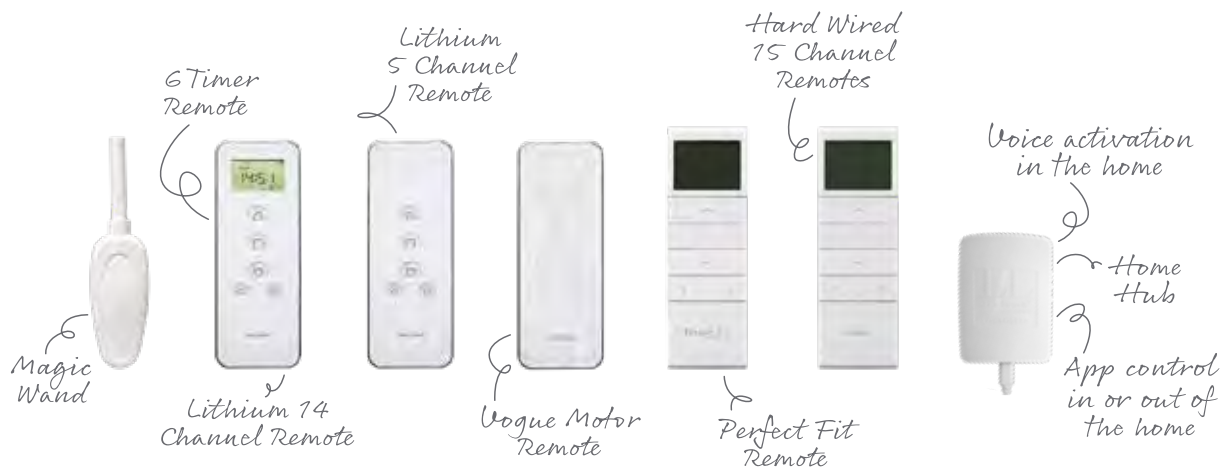

Wonderland Pastel, Roller

BLIND CONTROL FROM *anywhere in the world*

WITH LOUVOLITE ONE TOUCH® MOTORISATION

roller | vision® | roman | pleated | cellular
perfect fit® | vertical | visage® | allusion®

The way we use our homes is changing and because of that we have developed our One Touch® family so you can do more living. Simple, convenient and easy to use, Louvolite One Touch® makes luxury affordable with motorisation accessible to all.

An innovative range of battery operated and mains powered blinds you can operate multiple blinds with remote control, voice activation with Amazon Alexa and Google Home or operate them while away on holiday with our app!

Our fantastic timer remote and app allow you to pre-set your blinds for convenience or added home security when you're out.

The rechargeable battery powered solutions remove the need for mains wiring, making it easy to install and without disruption to your decoration.

Louvolite One Touch® is a popular choice for the multiple windows in conservatories, shading large bi-fold doors or just for those that want easy blind operation on the go or from the comfort of the sofa.