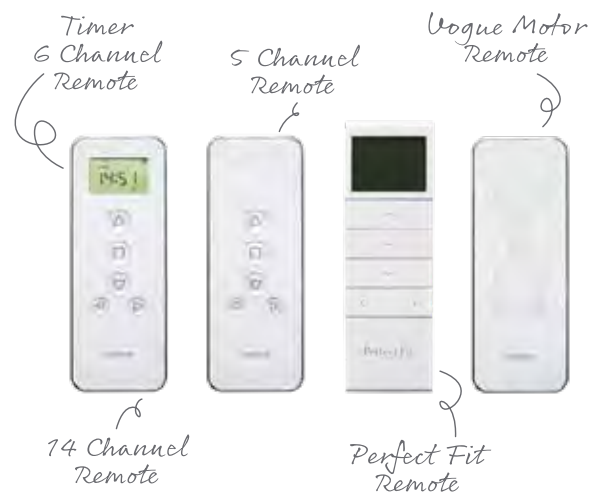

- The Louvolite Home Hub connects via WiFi and operates the One Touch® Lithium 1100 Series and A/C 1500 and 6000 Series motors.
- Use voice control to open or close your blinds with Amazon Alexa, Dot and Echo and Google Home.
- Improve your home security with the ability to open or close the blinds when at home, out or away on holiday.
- Free, easy to use app available for IOS and Android.
- Use your smart phone device to view the rooms in your home and control the blinds within them.
- Control up to 15 blinds individually, by room or all together.
- Child safe by design.

use voice
ACTIVATION

pre-set
YOUR BLINDS

blind control
FROM YOUR PHONE

great for
HOLIDAY TIME

lowvolite one touch™ AND WALK AWAY

MAGIC WAND BATTERY POWERED 300 & 700 SERIES

- Easy to use and operates a singular blind.
- Wand hangs neatly next to the blind.
- Uses standard AA batteries - no installation wiring required!
- Limits to stop blind at a highest and lowest point.
- Child safe by design.
- Available as Roller, Pleated and Vision® blinds.

LITHIUM RECHARGEABLE 1100 SERIES

- Stylish remote control - can operate up to 14 blinds separately or simultaneously (remote dependant).
- Rechargeable battery - no installation wiring required!
- 4m charger cable or opt for the solar panel.
- Limits to stop blind at a highest, mid and lowest point.
- Timer remote - blinds raise or lower at specific times.
- *New!* Perfect Fit® remote - operate up to 15 blinds per room.
- *New!* Vogue® remote - for Vertical and Allusion® blinds.
- Can be used with the hub for app and voice activation.
- Child safe by design.
- Available as Roller, Roman, Pleated, Vision®, Visage®, Cellular, Perfect Fit®, Allusion® and Vertical blinds.