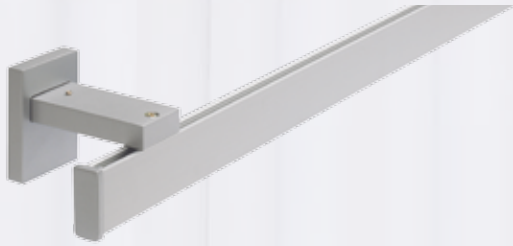

Metroflat with Blok Brackets