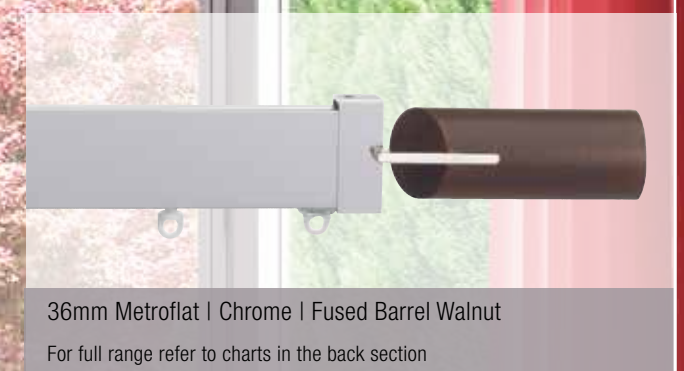

36mm Metroflat | Chrome | Fused Barrel Walnut
For full range refer to charts in the back section