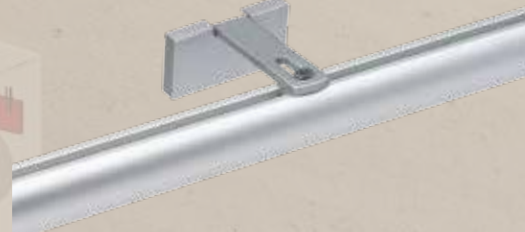

Square Smartfix Bracket