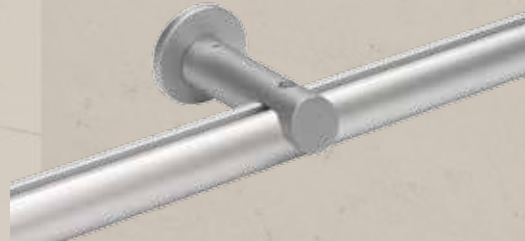

However, unlike traditional curtain poles, the brackets attach to the top of the pole allowing the curtain to move smoothly throughout the complete length of the pole – no need for passing brackets, making it perfect for wide windows and large expanses of glass.

## 36mm Metroflat – the Contemporary Profile

Metroflat is a flat curtain pole offering a contemporary alternative to traditional round poles. With or without finials, available in 8 popular colours, it's perfect for modern interior design schemes.

Metroflat with Stud Endcap

Metroflat with Blok Brackets

36mm Metroflat | Chrome | Shard Etched  
For full range refer to charts in the back section

## Attention to Detail

Silent Gliss Metropole considers all the detailed elements of the curtain pole system. Brackets are colour matched to the pole.

Smartfix Bracket

Square Smartfix Bracket

Pillar Bracket