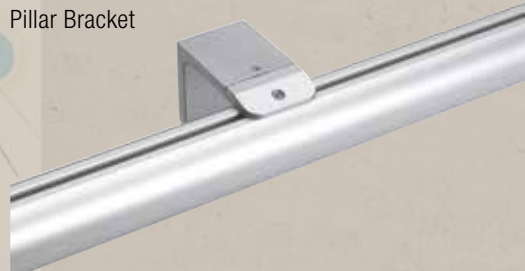

## A Decorative Curtain Pole ... That Functions Like a Track!

Metropole is actually a curtain track and does not need curtains rings, the curtains hang directly on nylon gliders contained in a channel inside the pole.

However, unlike traditional curtain poles, the brackets attach to the top of the pole allowing the curtain to move smoothly throughout the complete length of the pole – no need for passing brackets, making it perfect for wide windows and large expanses of glass.

## 36mm Metroflat – the Contemporary Profile

Metroflat is a flat curtain pole offering a contemporary alternative to traditional round poles. With or without finials, available in 8 popular colours, it's perfect for modern interior design schemes.

## Attention to Detail

Silent Gliss Metropole considers all the detailed elements of the curtain pole system. Brackets are colour matched to the pole.

Smartfix Bracket

Square Smartfix Bracket

Pillar Bracket