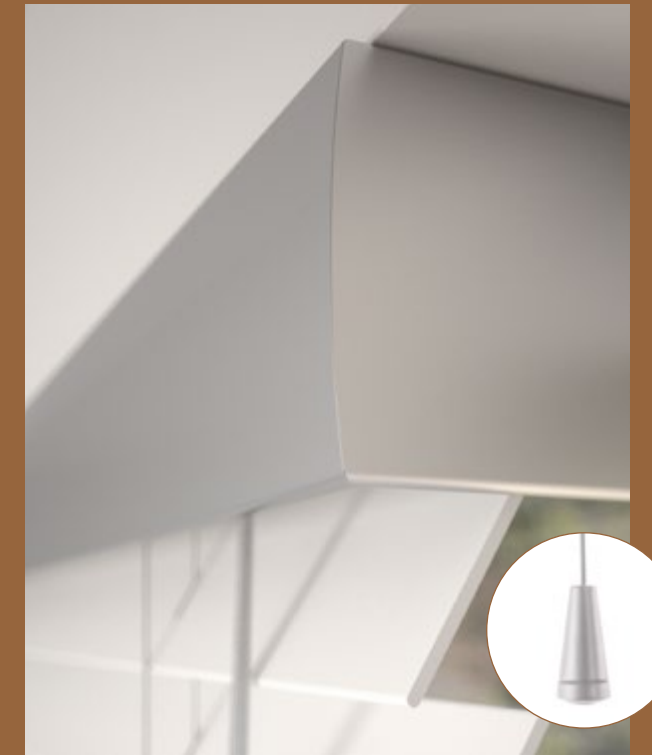

CONTOUR SILVER VALANCE

Merging the beauty of nature with an uber contemporary style, the Contour Silver Valance and matching tassel sets Sunwood apart. This is available across all five collections.

TASSEL OPTIONS

Add the final touch to your blind by selecting one of our exquisite tassel options. All tassel options are available in four contemporary colours; black, brushed brass, matt nickel and chrome.