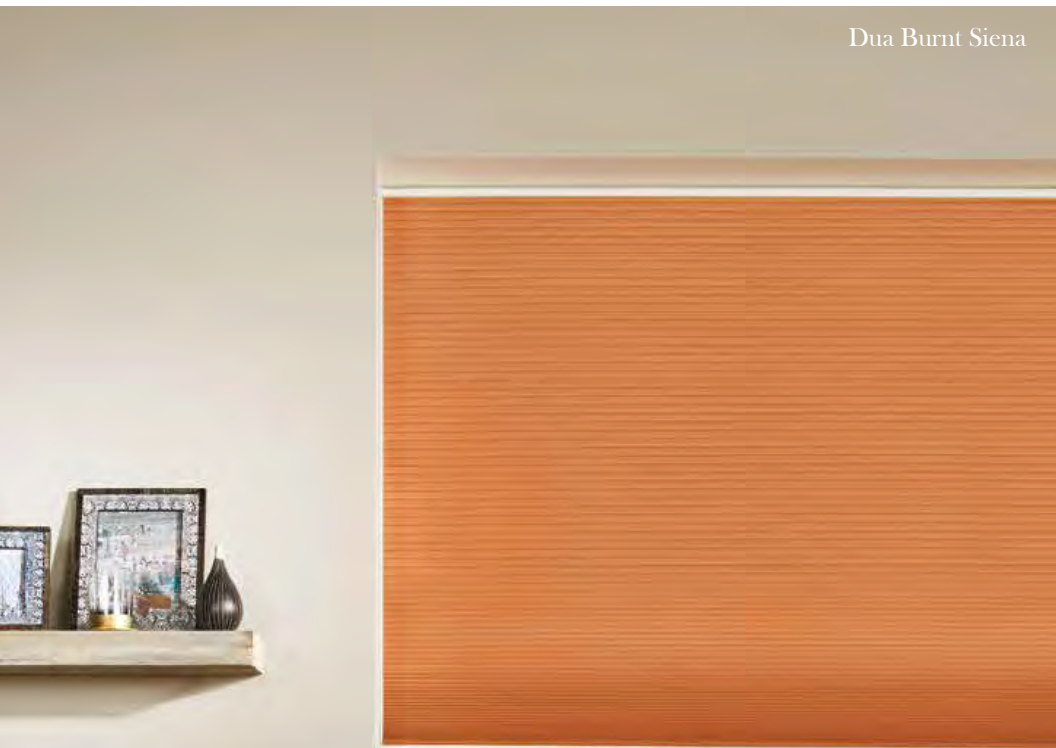

Dua Burnt Siena