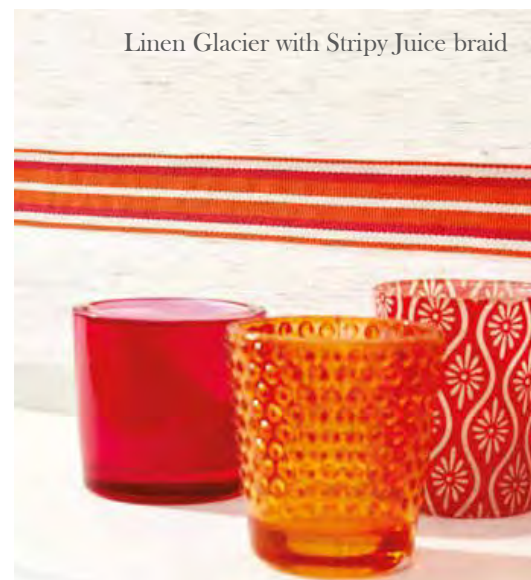

Sewn in weights and Ice White headrail
Tropicana Singapore Sling with Carnival Paradise Pink, Cantaloupe & Sunset

ADD A LITTLE personality