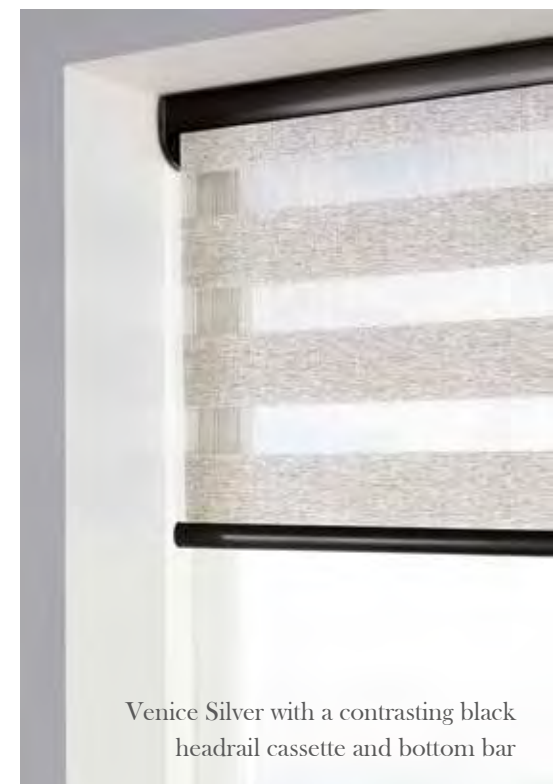

Give roller, roman, vision® and visage® blinds a stylish enhancement with one of our sleek cassettes which are fitted to the top of your blind., discreetly housing the operating mechanism.

You can choose from a range of colours and finishes including white, beige, black, anthracite, bronze, chrome and satin and have the option to insert a matching fabric profile too.

Vertical blinds are given the same treatment, with a selection of premium Vogue coloured headrails to choose from; Ice White,

Brushed Aluminium, Champagne Gold, Piano Black and Espresso Brown. Differing fabrics can be combined to create a more bespoke and striking effect.

ADD A LITTLE personality

Venice Silver with a contrasting black
headrail cassette and bottom bar

www.solentblinds.co.uk