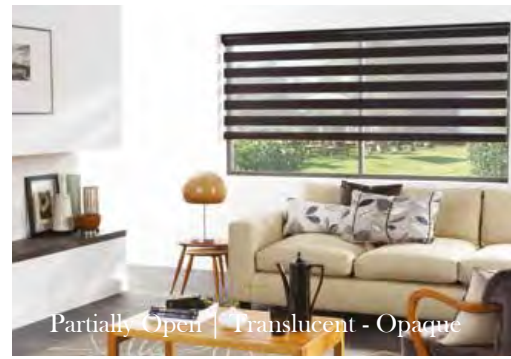

STATEMENT shading

The Vision® blind features two layers of fabric, the back moves independently of the front layer allowing the stripes to glide past each other creating an open and closed effect. This allows you to control the levels of light and privacy to suit your needs.

In one continual movement the blind can be raised or fully closed for maximum privacy.

All positions are operated by a single action, either with a manual chain or with One Touch® motorisation.