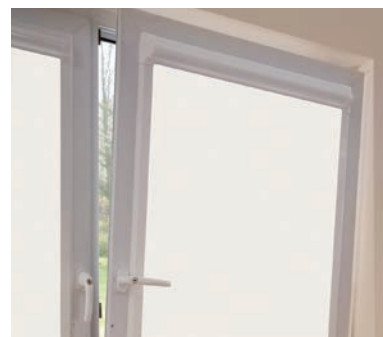

Tilt & turn windows