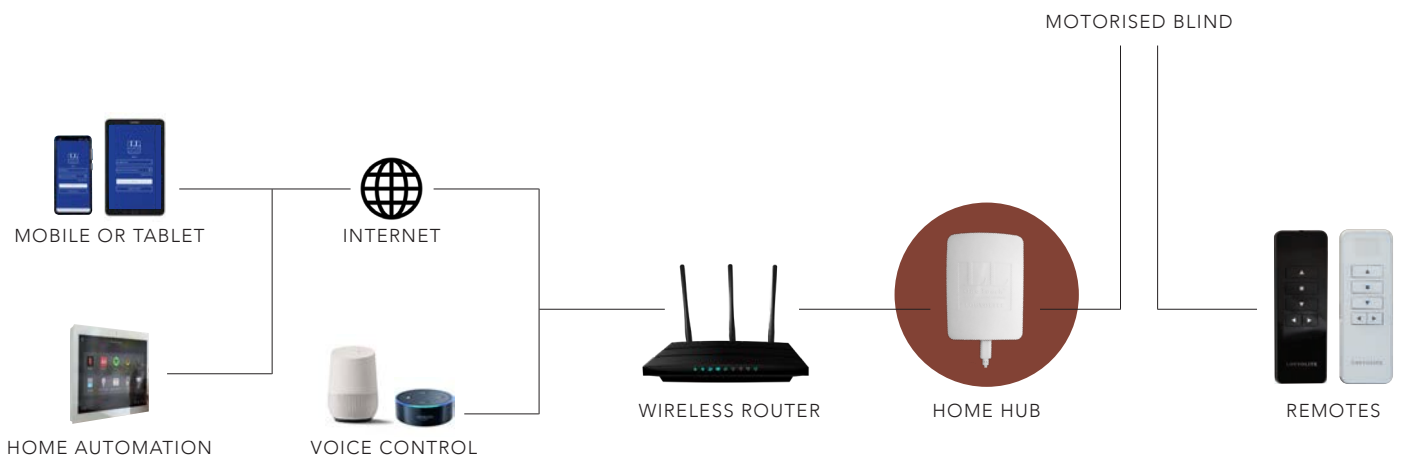

MAKE THE MOST OF YOUR SHADING

On-the-go operation, set-and-forget schedules and voice control of your motorised shading are all possible with the Louvolite One Touch® WiFi Hub.

VOICE CONTROL

Using simple voice commands via Amazon Alexa, Google Assistant, or Siri, you can control your blinds hands free.

APP CONTROL

Control your blinds at anytime, anywhere with the app! It's user friendly and free to download for iOS and Android, just search Neo Smart Blinds in the Apple App Store or Google Play Store.

SCHEDULING (TIMER)

Pre-set your blinds to open, close and position your blinds automatically at set times of the day or in time with the sunrise and sunset. Great for energy saving!

PERSONALISED EXPERIENCE

Create rooms and scenes to control your blinds how you want, when you want. With scenes you activate your blinds with specifically set commands, like "Movie time!".