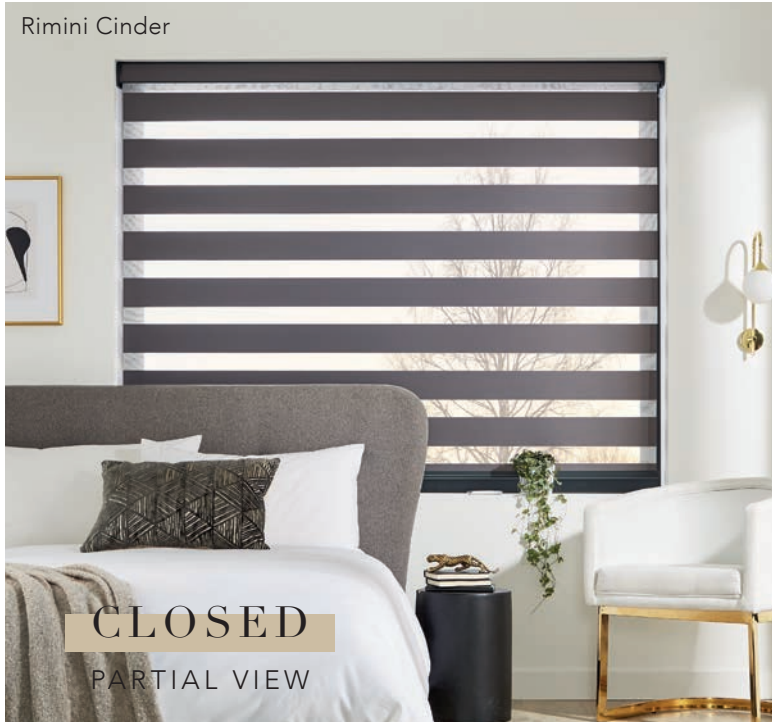

The back fabric moves independently of the front layer allowing the stripes to glide past each other creating an open and closed effect. This allows you to control the levels of light and privacy to suit your needs.

Rimini Cinder

LINOSO
LUNA

Argento Grey

Easy to operate, a single control is used to slide the opaque and translucent woven stripes past each other. The same operation is used to raise or lower the window blind to any height in the window with ease, in the same way as the classic roller blind.

The front layer moves independently of the back allowing the stripes to glide between each other creating an open and closed effect, with limitless light control.

Sliding the fabric into a closed 'opaque-opaque' position allows full privacy and an impressive block of beautiful fabric at your window, whilst the 'translucent-opaque' position creates a stunning striped statement.