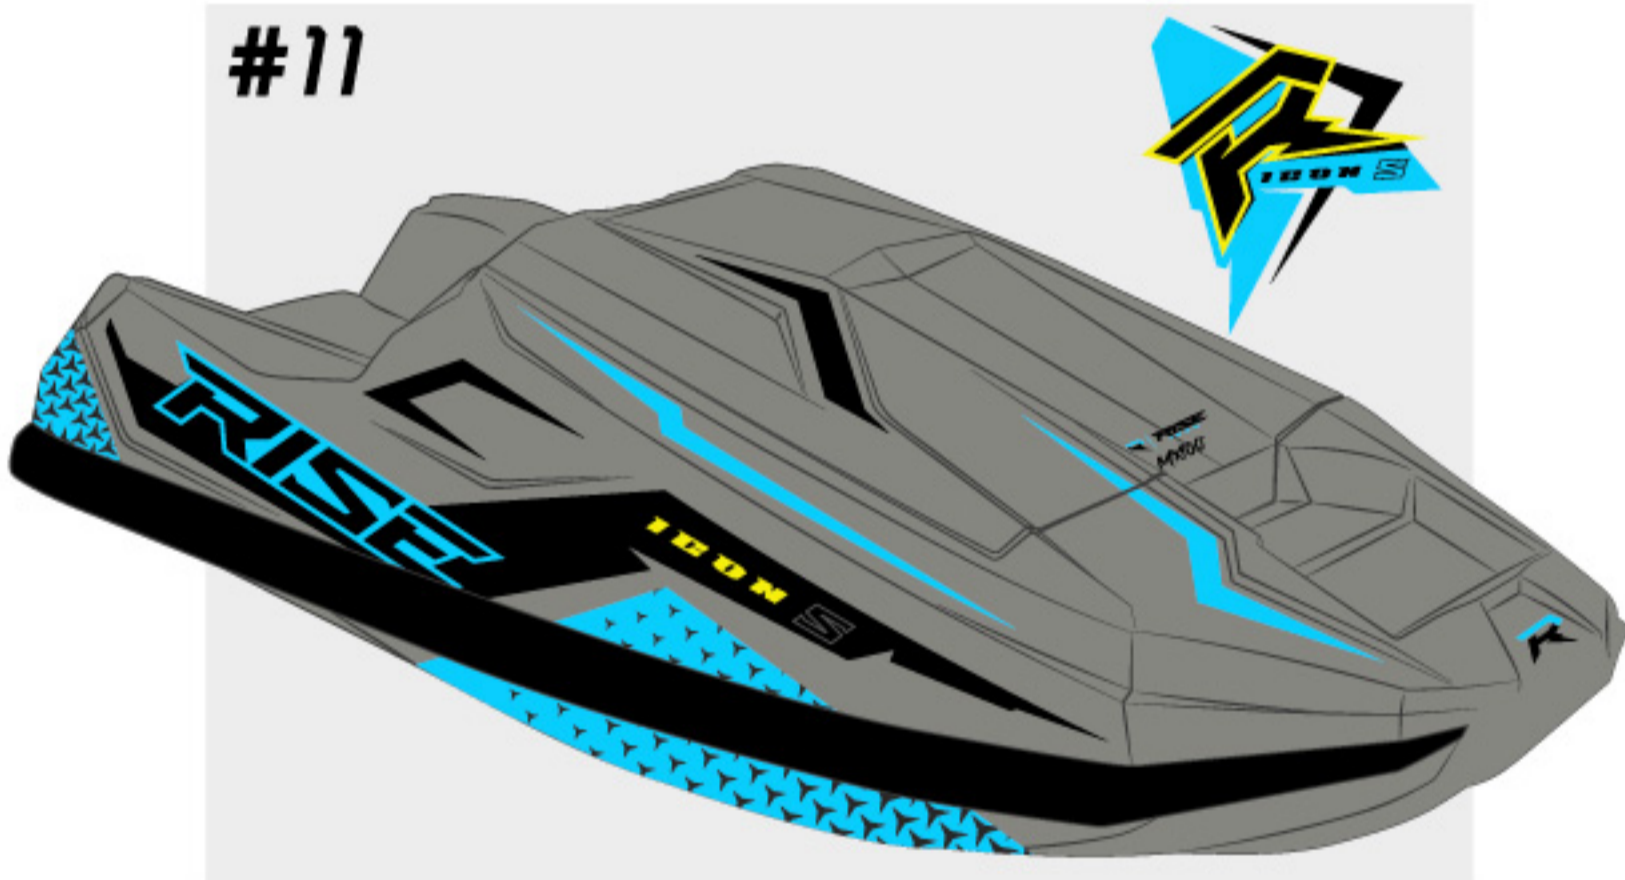

RISE
ICON 5

LITE GREY Base
Black/Lite Blue/Yellow

#12