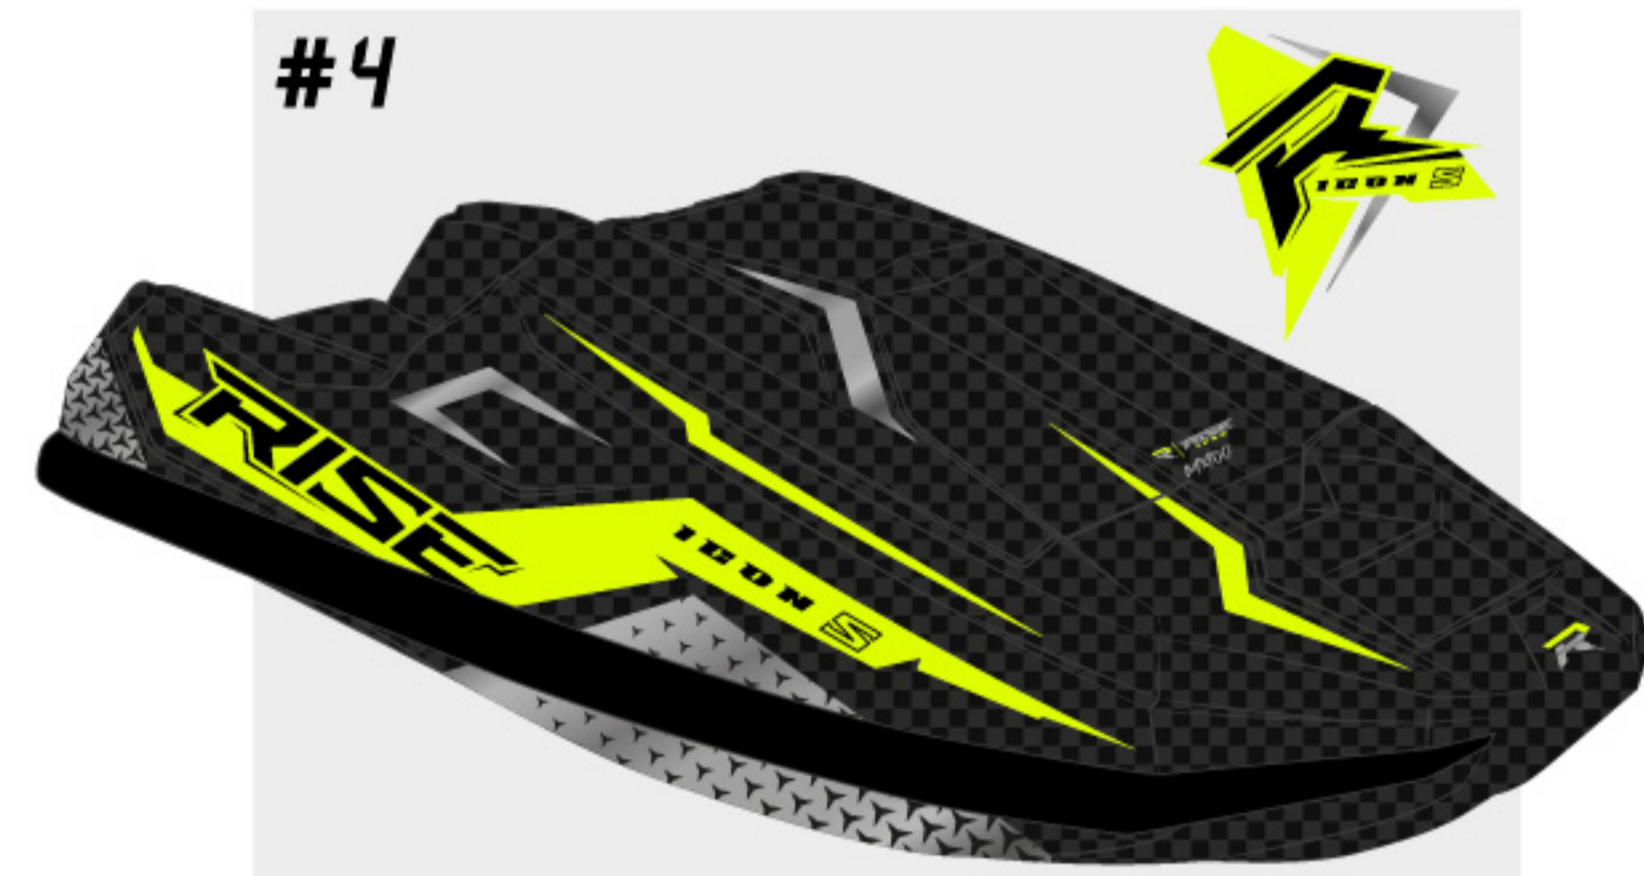

#4

RISE
ICON S
CARBON Base
Neon Yellow/Metallic/Black