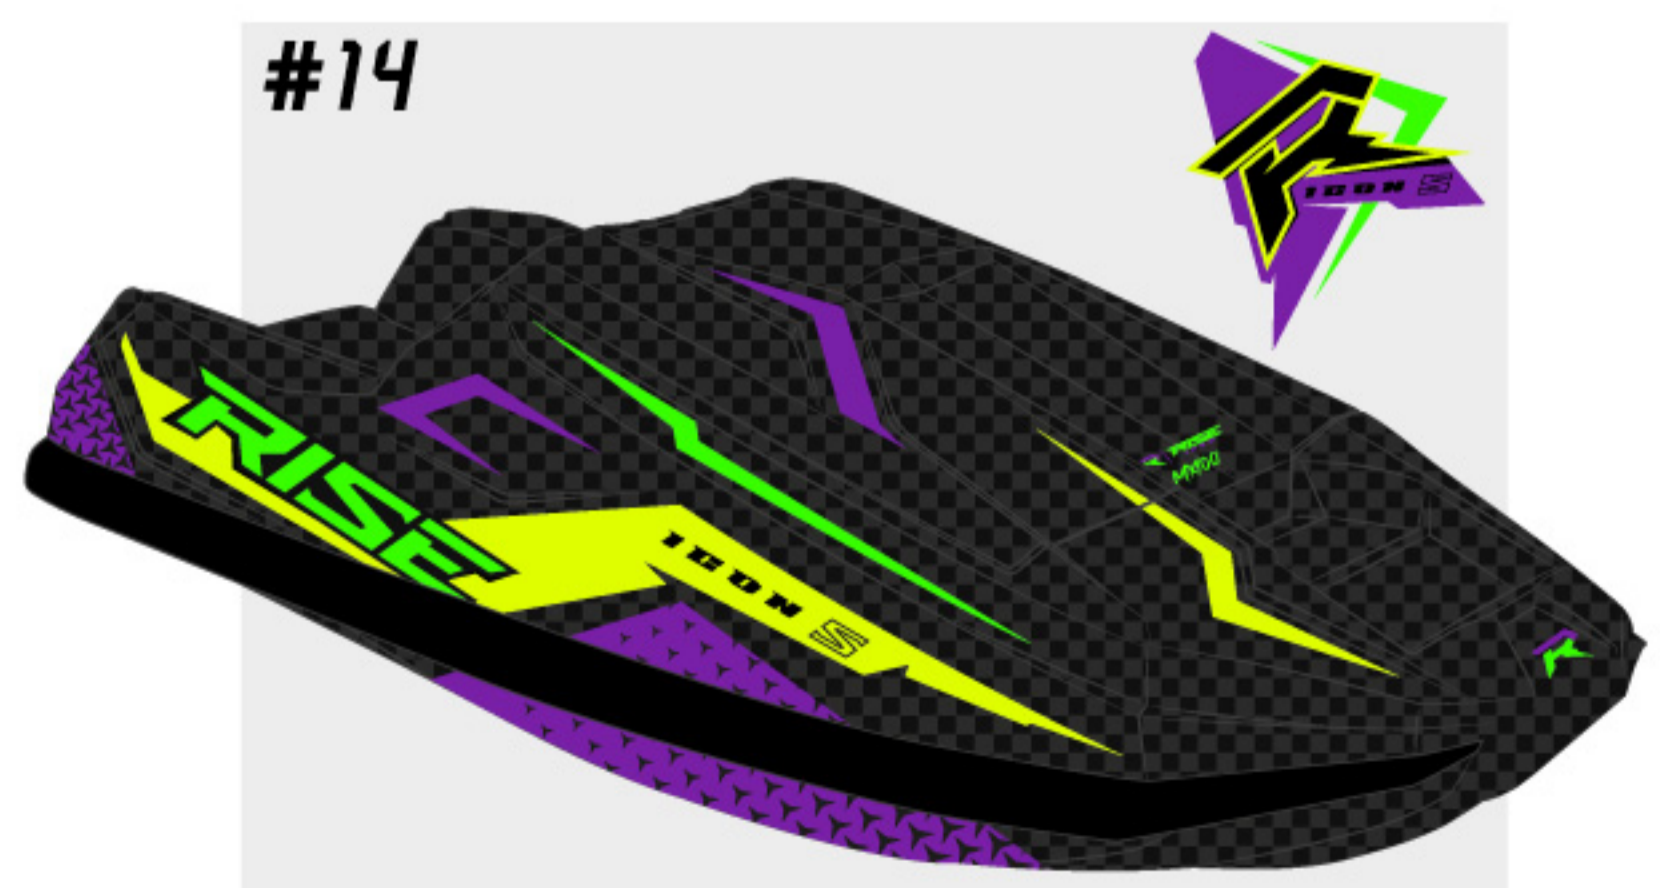

RISE
ICON 5

CARBON Base
Neon Yellow/Purple/Neon Green/Black