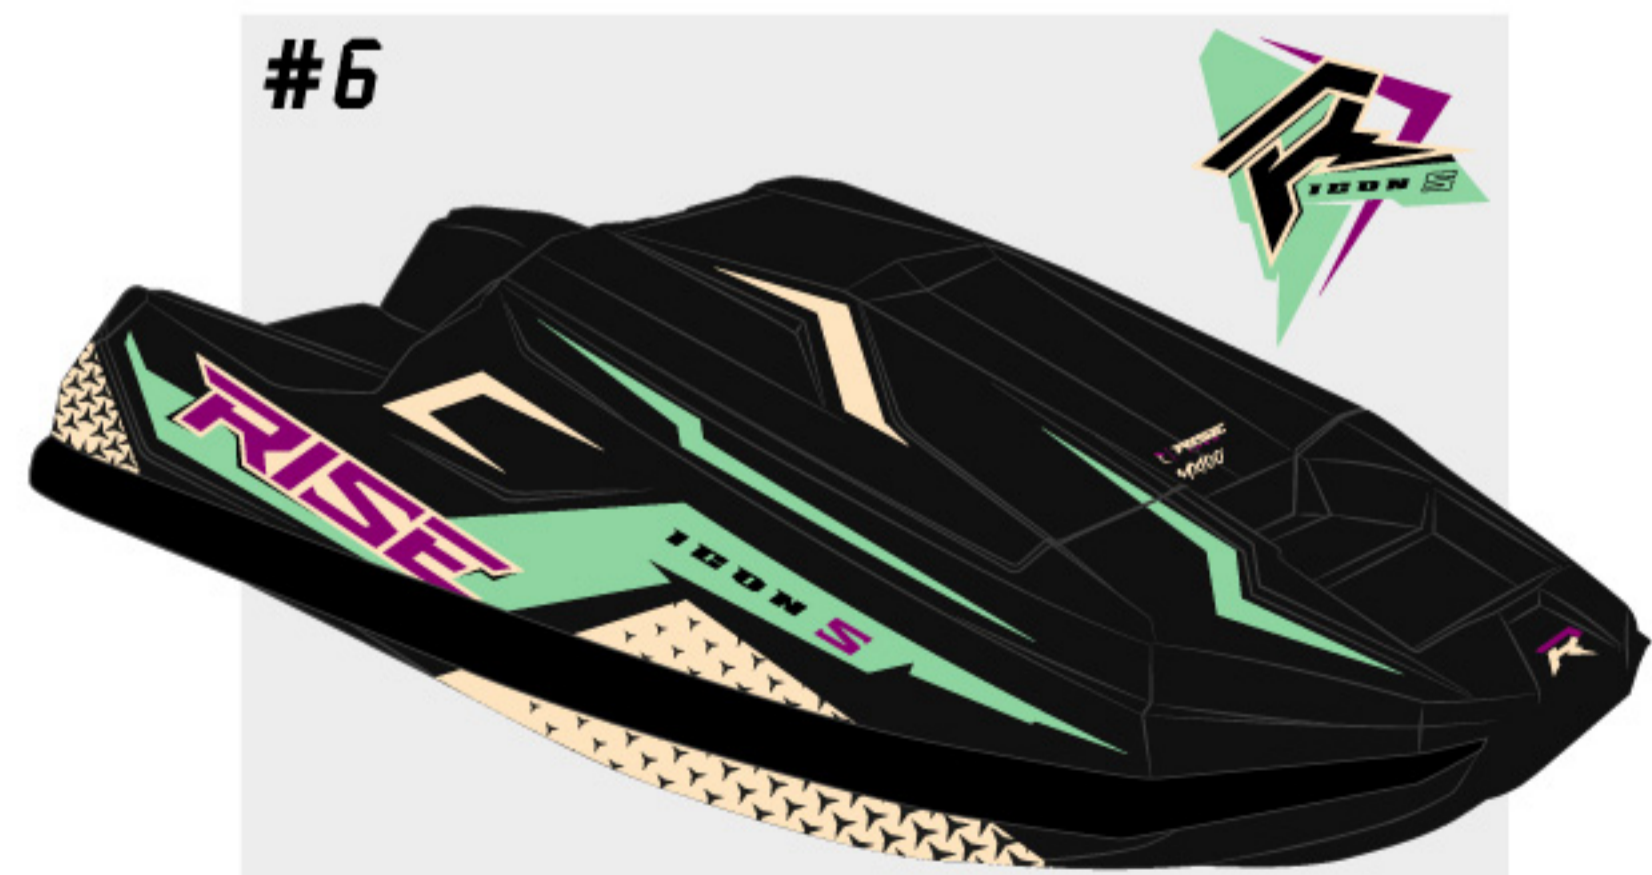

RISE
TECHN

RISE

ICON

I N T R O D U C T I O N

RISE ICON – the ultimate watercraft hull designed to conquer the unpredictable ocean conditions and provide an unmatched level of performance and versatility. Navigating the ocean can be a daunting task, with choppy waters, changing conditions, and big waves. But fear not, because the **ICON** is built to withstand it all. This hull has been meticulously crafted over two decades, combining the insights of world champions and top riders to deliver a watercraft that boasts unparalleled maneuverability and navigation capabilities. Rich in his **7 freeride** world **titles** and his years of experience developing hulls for the most famous brand to date, **Pierre** finally fulfills a lifelong dream and offers us his own design. We've spared no expense in bringing this beauty to market, with a level of features and quality finish that's simply unmatched. Get ready to experience the thrill of the **RISE ICON** – a true testament to our dedication and hard work. Come join us and ride the waves like never before!

RISE
ICON S

BLACK Base
Lite Blue/Neon Yellow/Grey

#2

RISE
ICON S

BLACK Base
Teal/Metallic

#3

RISE
ICON S

BLACK Base
Neon Green/Metallic

#4

RISE
ICON S

BLACK Base
Neon Green/Grey/Lite Blue/White

#5

RISE
ICON S

BLACK Base
Neon Yellow/Neon Green/Purple

#6

RISE
ICON S