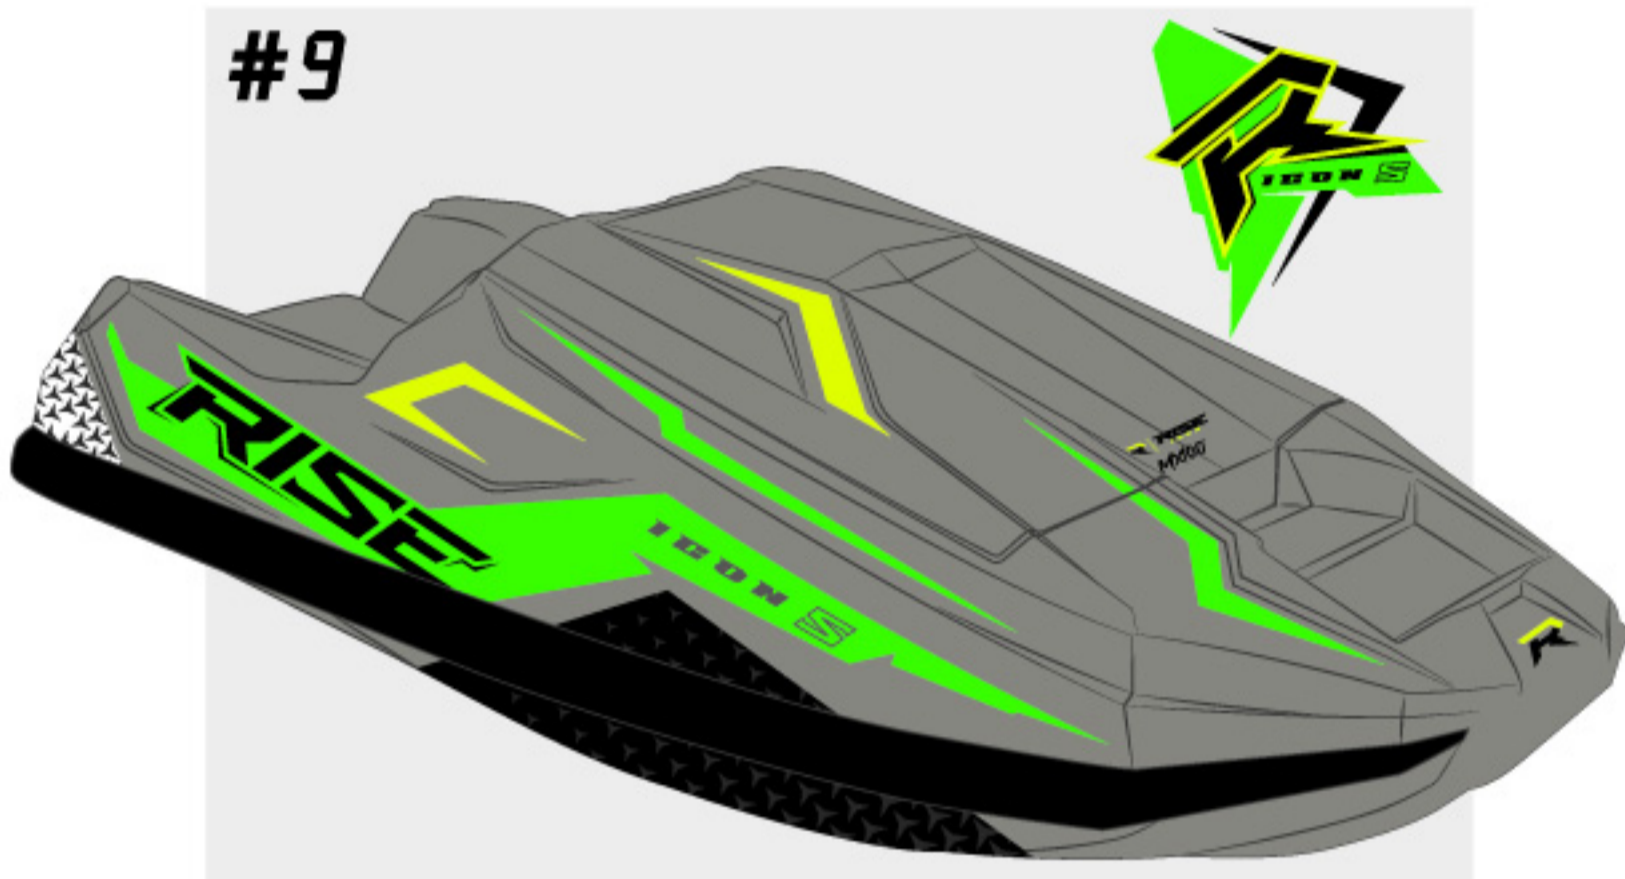

RISE
ICON 5

LITE GREY Base
Neon Green/Neon Yellow/Black

#10