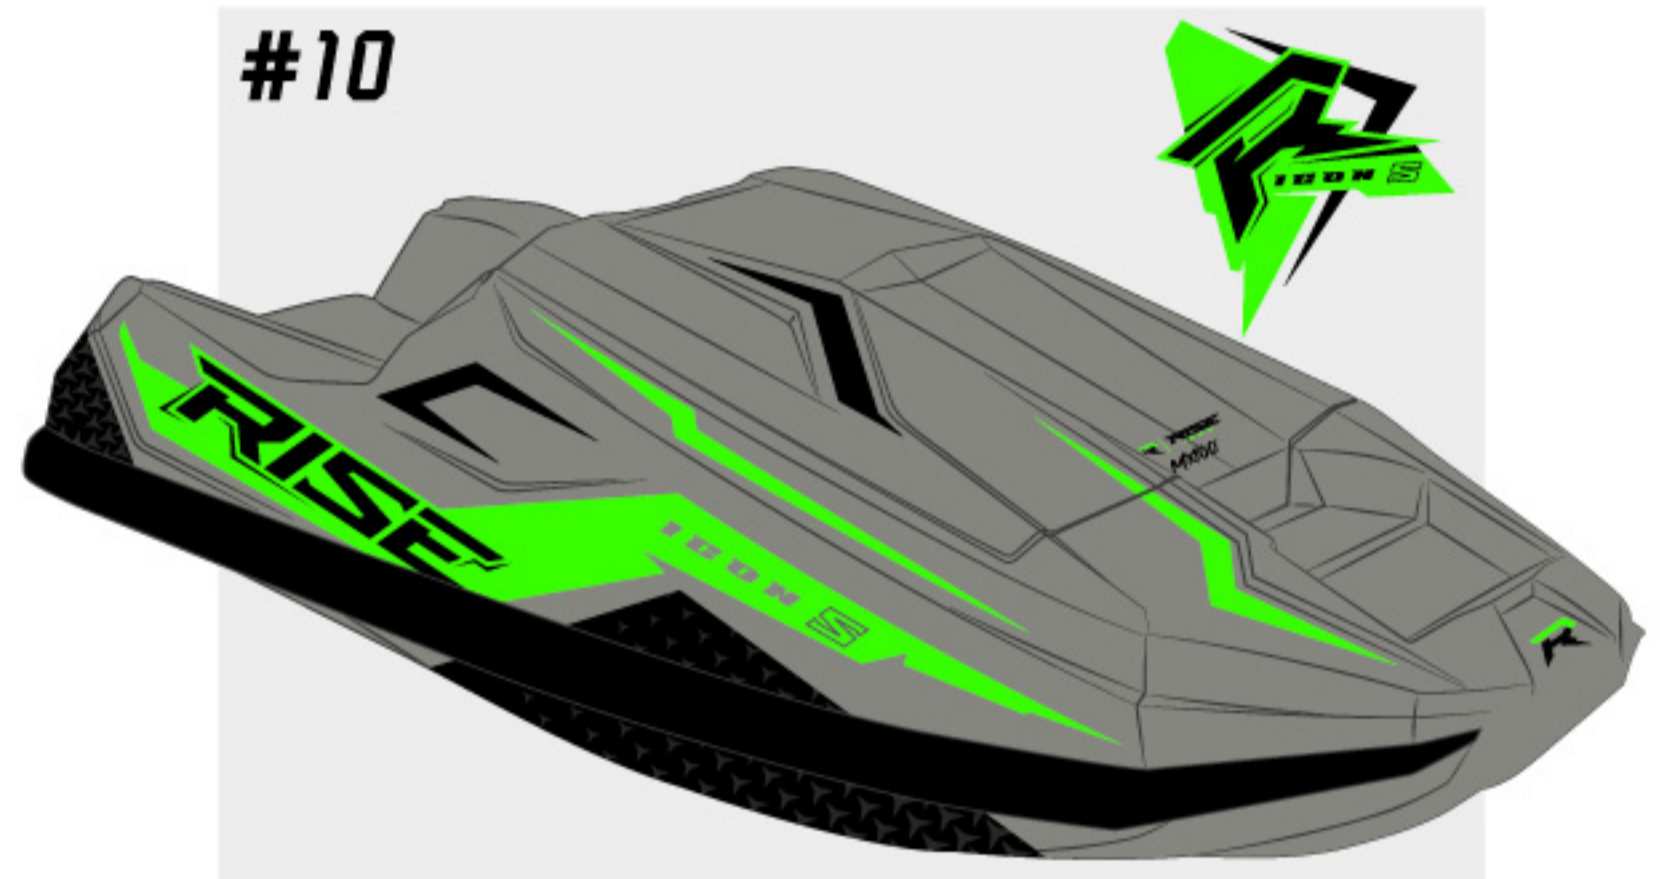

RISE
ICON 5

LITE GREY Base
Neon Green/Black

#11