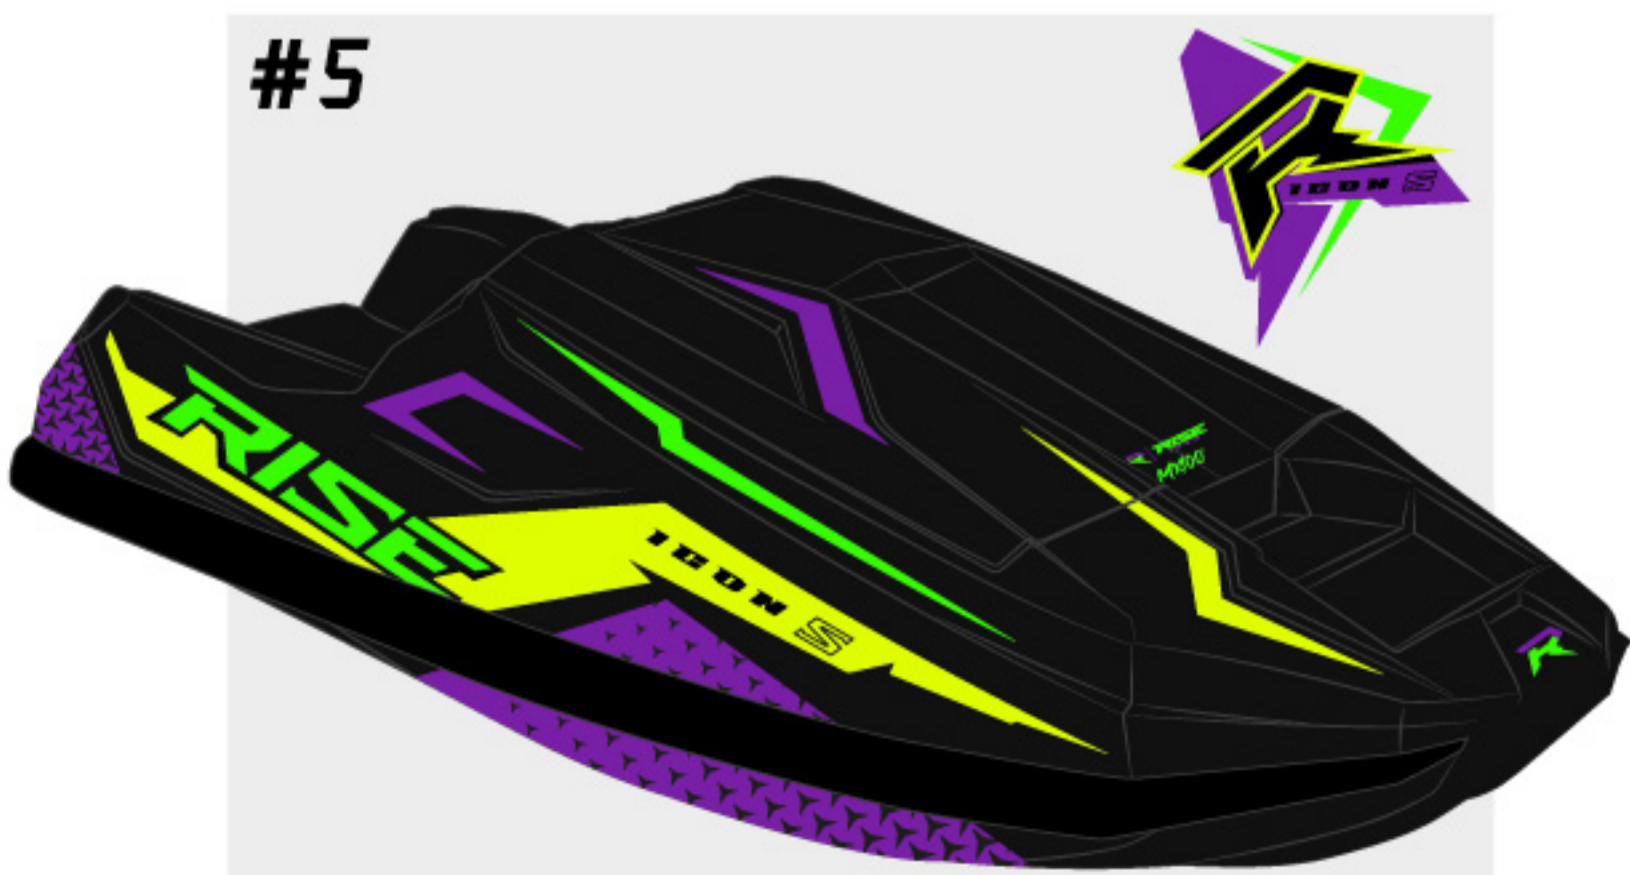

RISE
TECHN

RISE

ICON

I N T R O D U C T I O N

RISE ICON – the ultimate watercraft hull designed to conquer the unpredictable ocean conditions and provide an unmatched level of performance and versatility. Navigating the ocean can be a daunting task, with choppy waters, changing conditions, and big waves. But fear not, because the **ICON** is built to withstand it all. This hull has been meticulously crafted over two decades, combining the insights of world champions and top riders to deliver a watercraft that boasts unparalleled maneuverability and navigation capabilities. Rich in his **7 freeride** world **titles** and his years of experience developing hulls for the most famous brand to date, **Pierre** finally fulfills a lifelong dream and offers us his own design. We've spared no expense in bringing this beauty to market, with a level of features and quality finish that's simply unmatched. Get ready to experience the thrill of the **RISE ICON** – a true testament to our dedication and hard work. Come join us and ride the waves like never before!

BLACK

B A S E

MX100®

ICON S

BLACK B A S E

MX100

ICON

#1

RISE
ICON S

BLACK Base
Lite Blue/Neon Yellow/Grey

#2

RISE
ICON S

BLACK Base
Teal/Metallic

#3

RISE
ICON S

BLACK Base
Neon Green/Metallic

#4

RISE
ICON S

BLACK Base
Neon Green/Grey/Lite Blue/White

#5

RISE
ICON S

BLACK Base
Neon Yellow/Neon Green/Purple

#6

RISE
ICON S