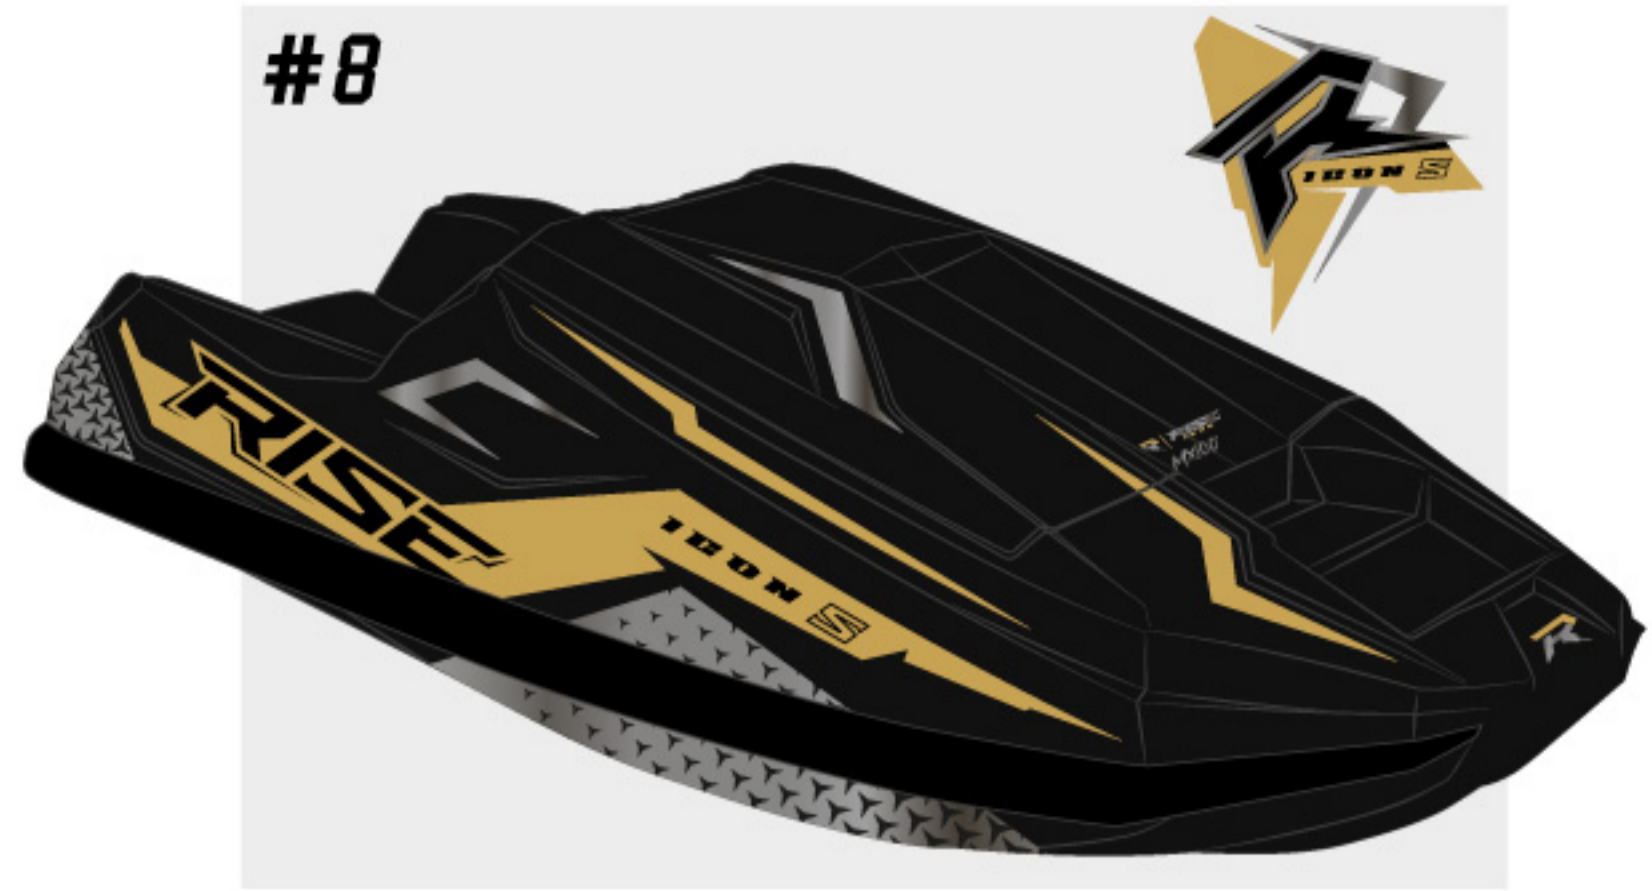

RISE
ICON 5
BLACK Base
Gold/Metallic

#9