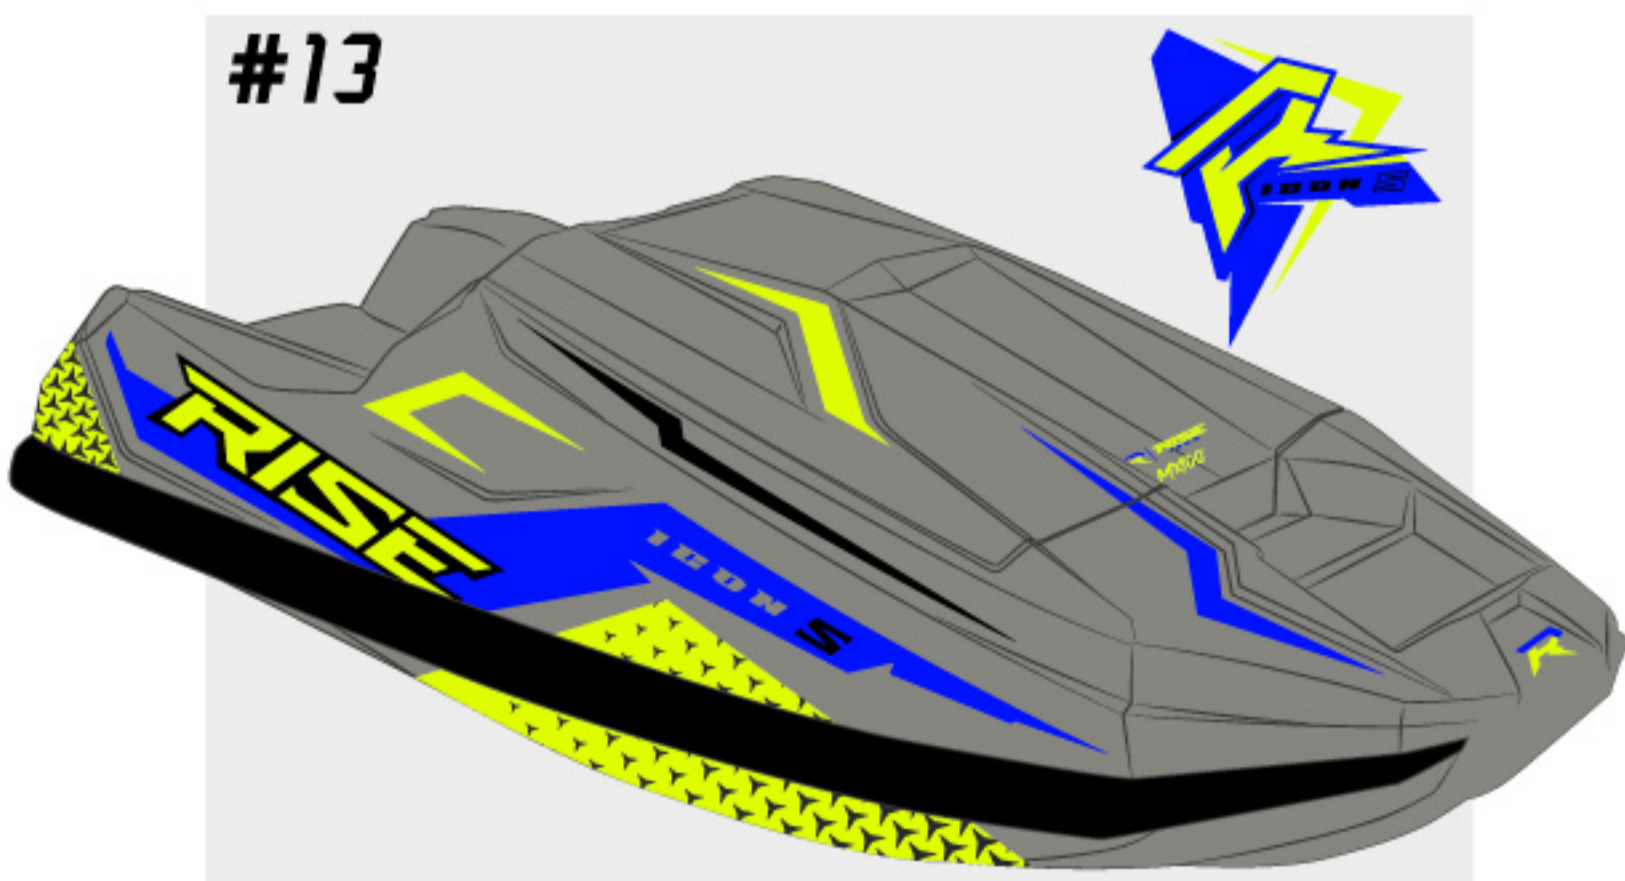

RISE
ICON 5

LITE GREY Base
Royal Blue/Neon Yellow/Black

#14