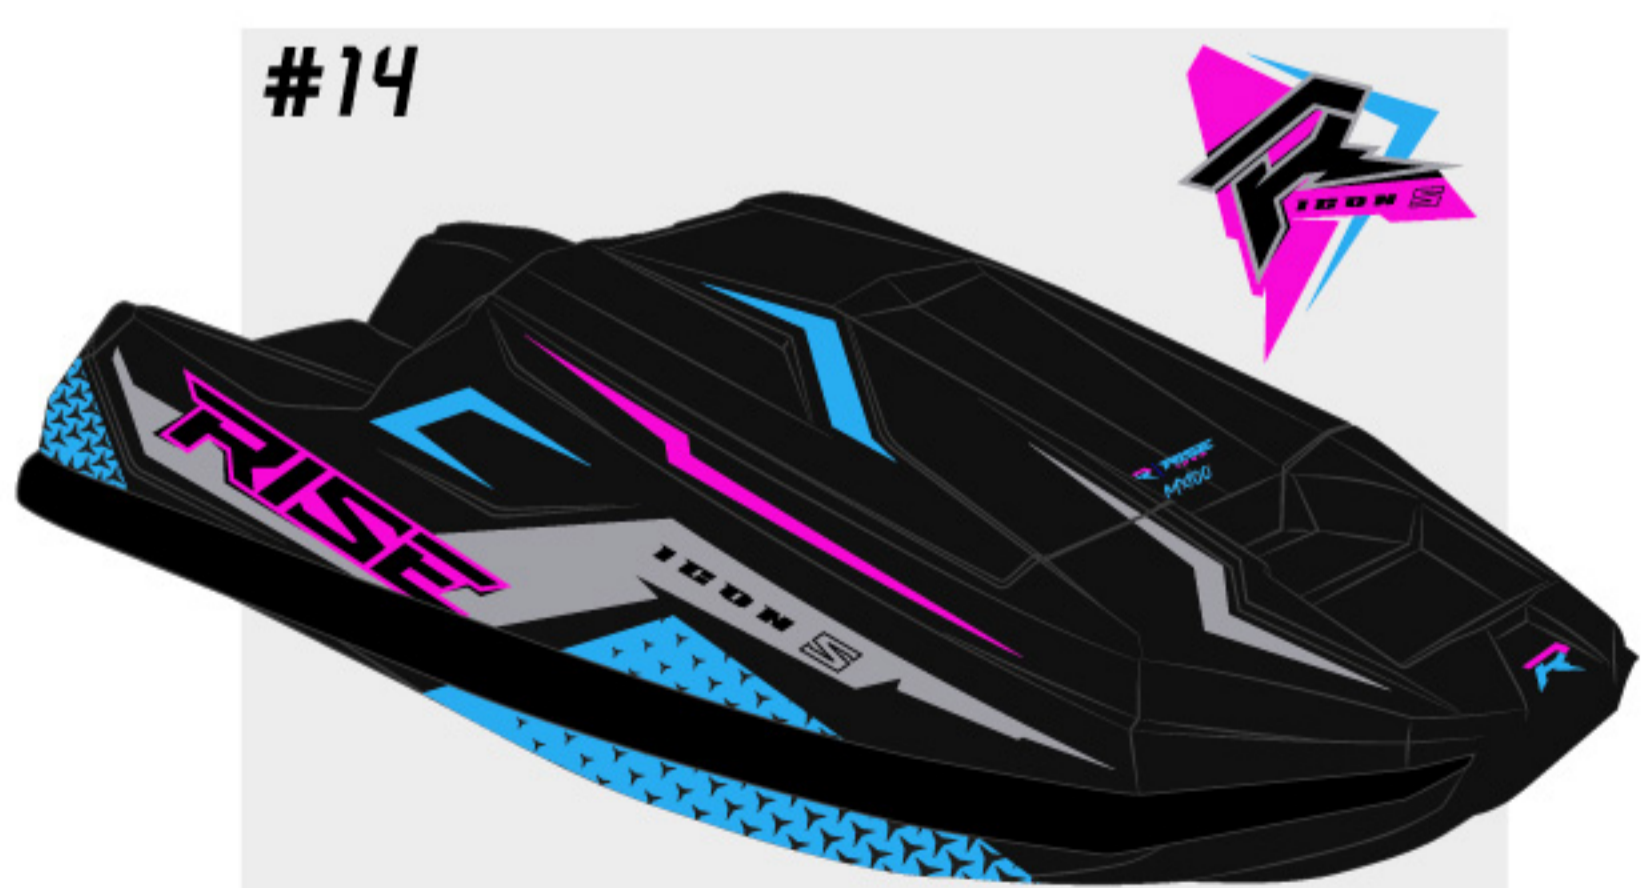

RISE
ICON 5
BLACK Base
Neon Yellow/White/Grey/Red

#11

RISE
ICON 5
BLACK Base
Neon Green/Metallic

#12

RISE
ICON 5
BLACK Base
Neon Yellow/Purple/Grey

#13

RISE
ICON 5
BLACK Base
Neon Yellow/Blue/White

#14