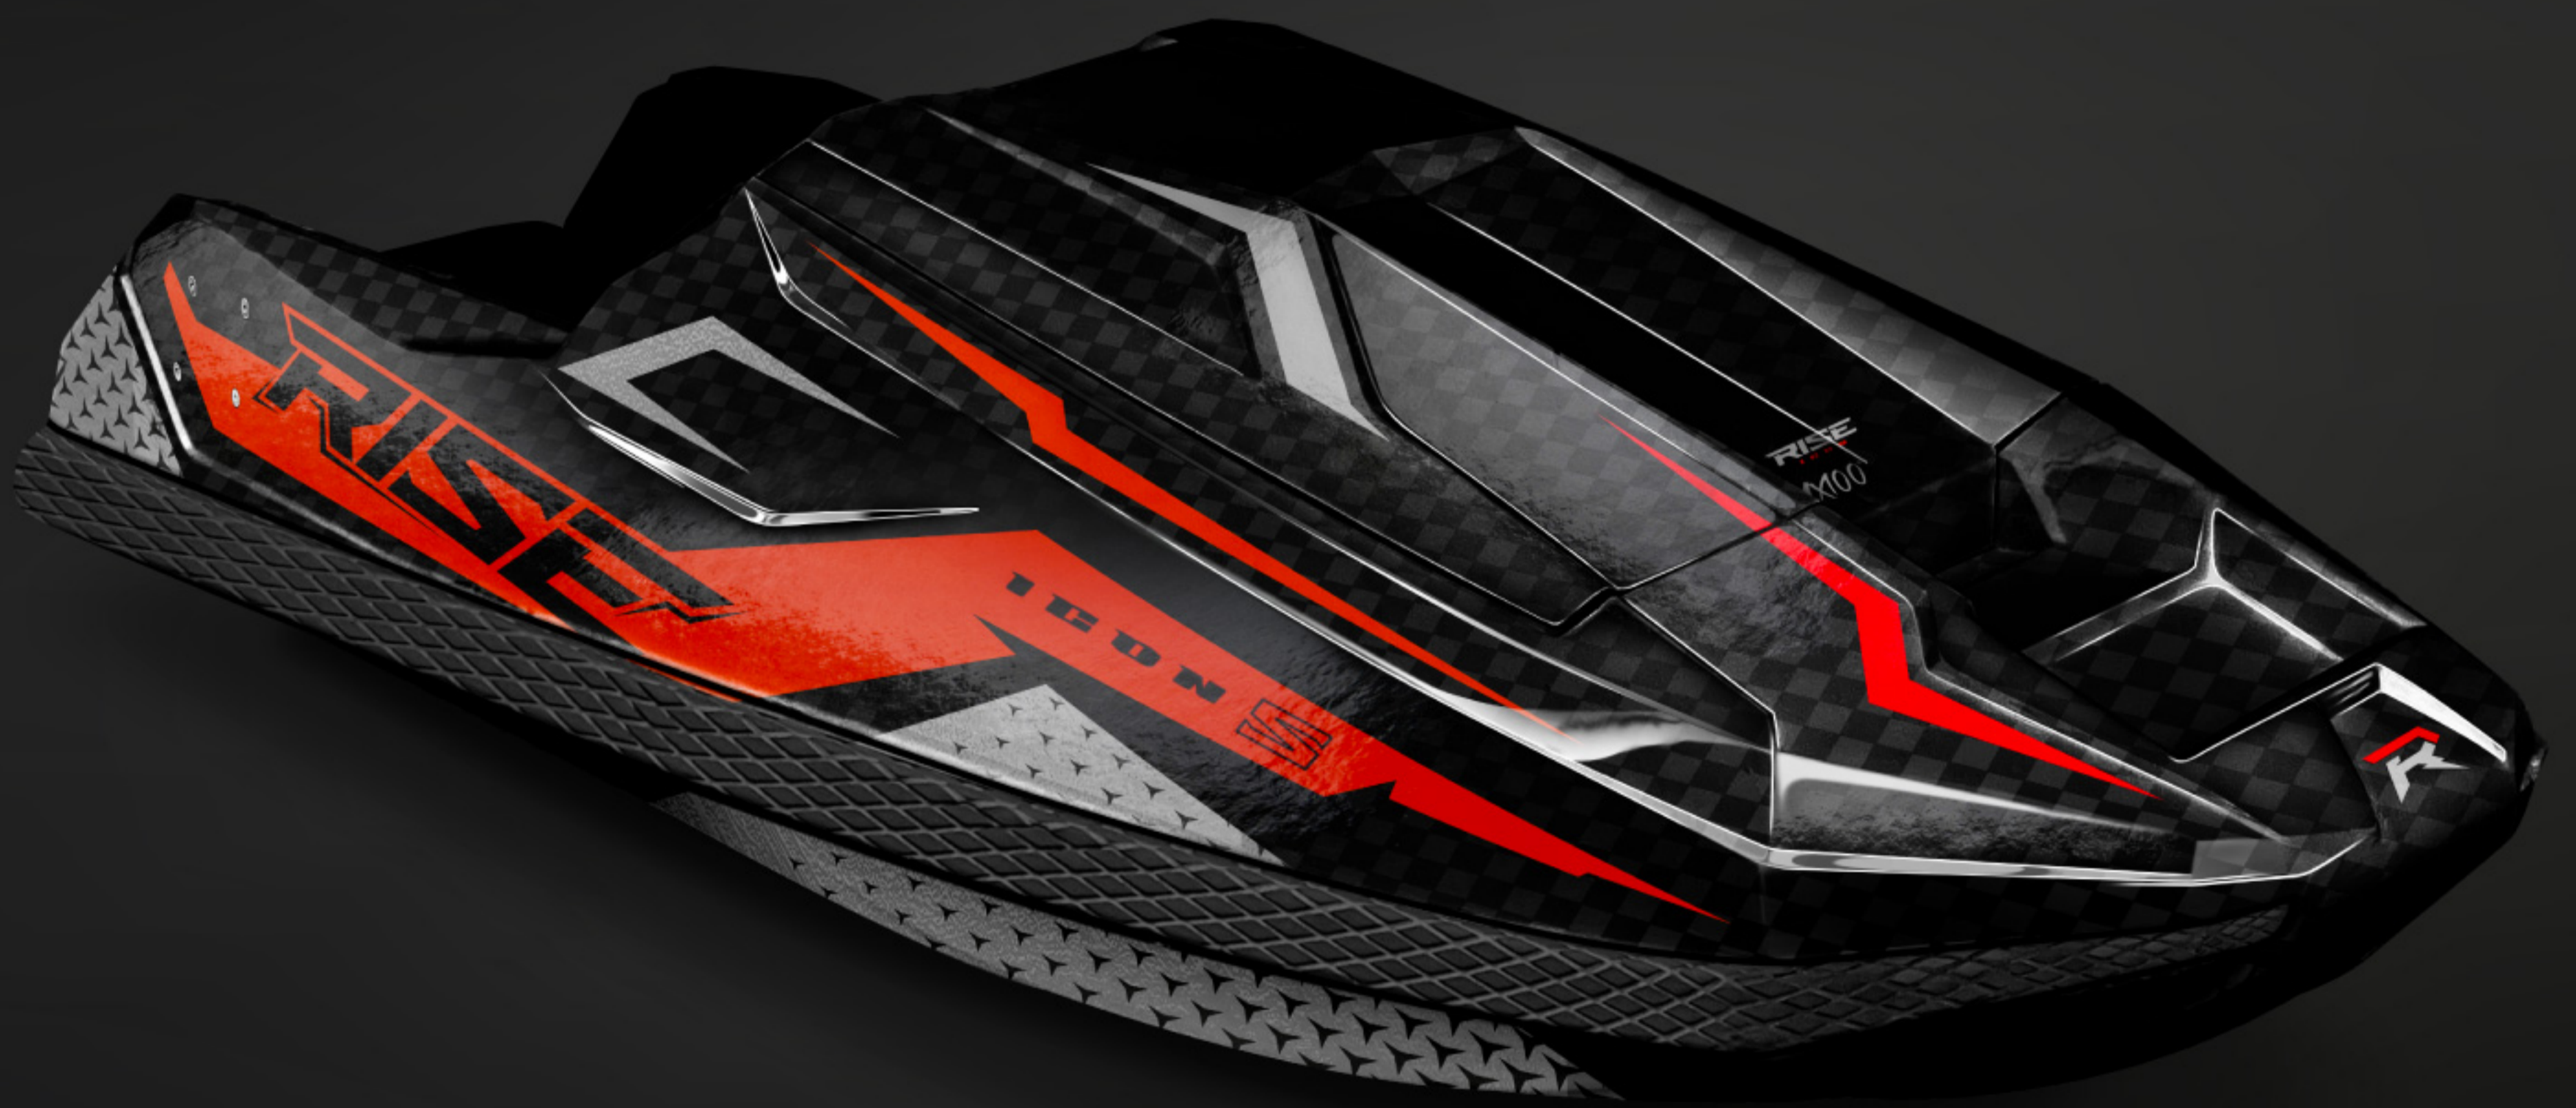

CARBON

B A S E

MX100®

ICON S