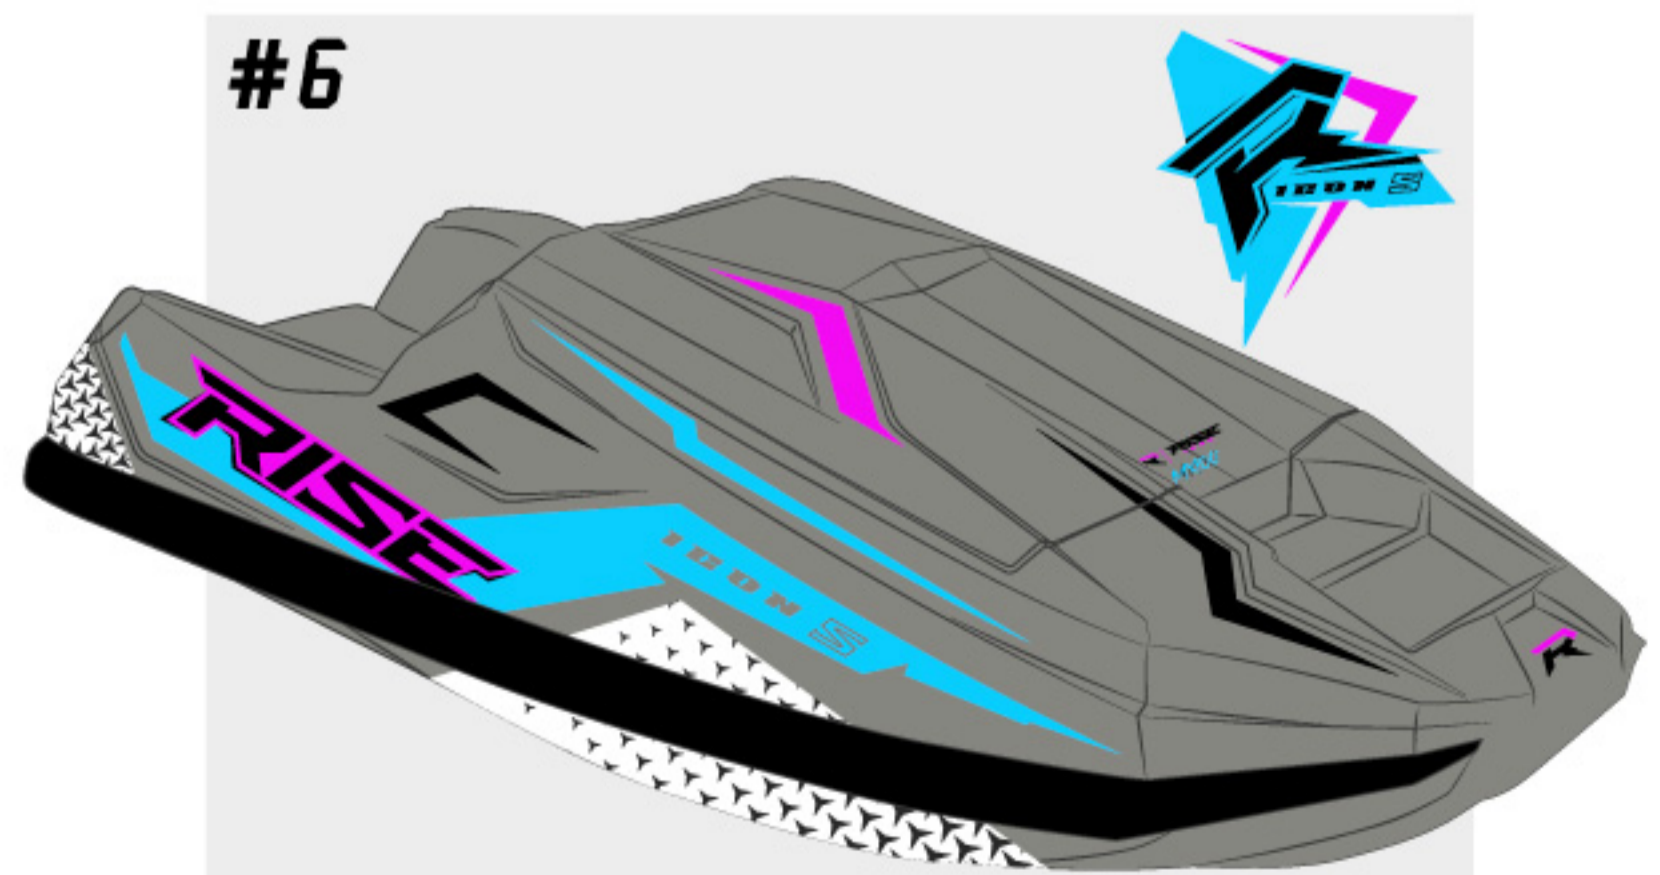

LITE GREY Base
Black/White/Neon Red

#4

RISE
ICON S

LITE GREY Base
Neon Yellow/Red/White/Black

#5

RISE
ICON S

LITE GREY Base
Black/White/Teal

#6