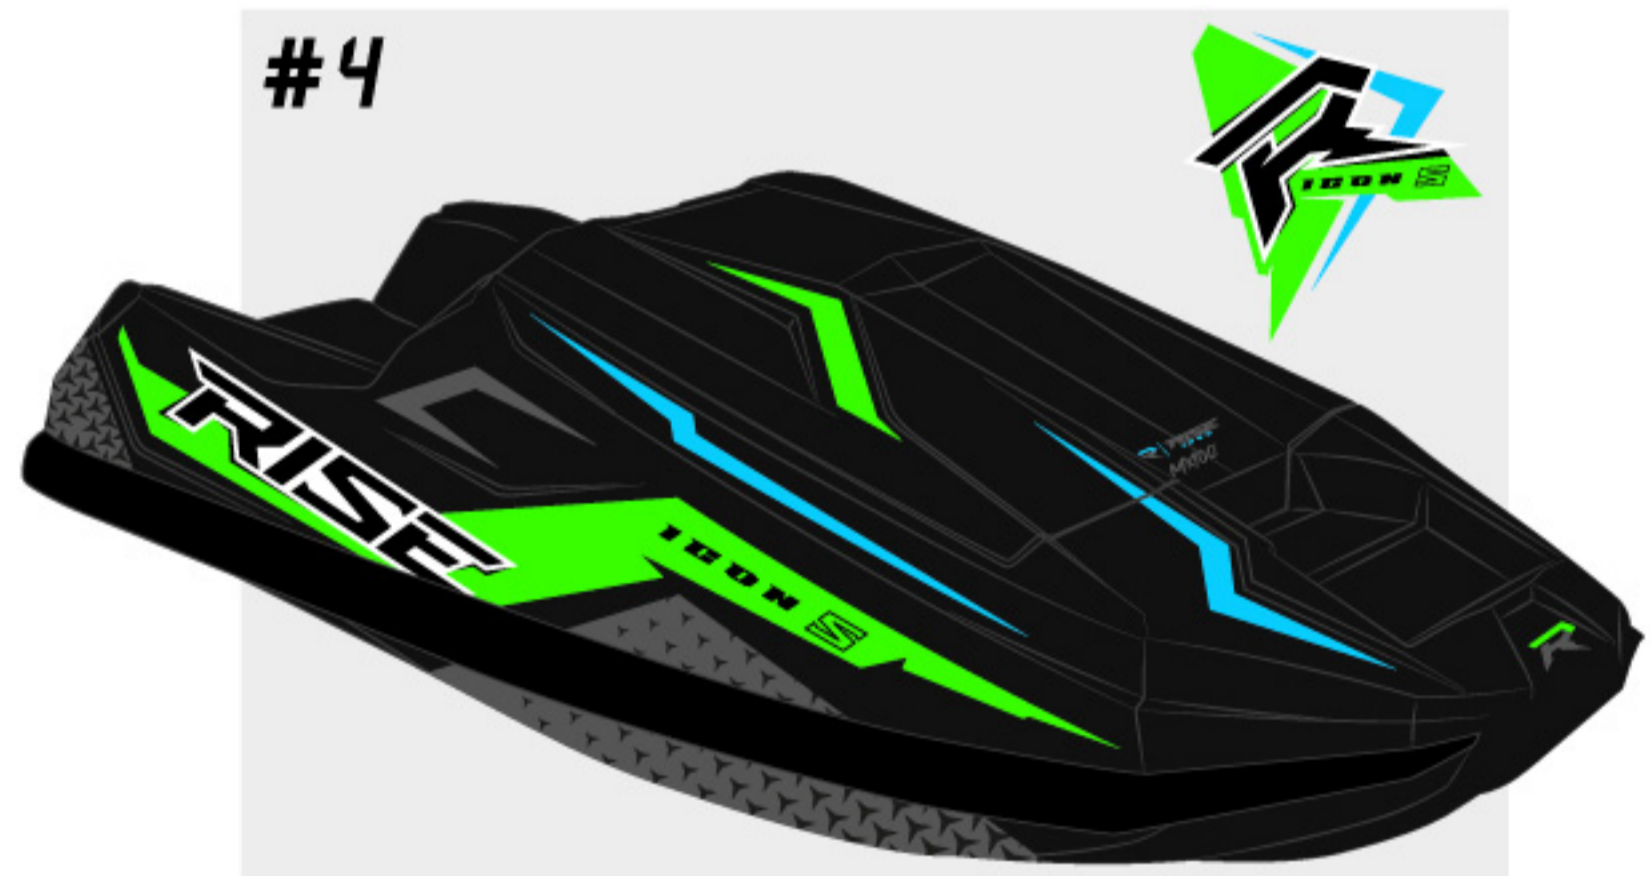

RISE
TECHN

RISE

ICON

I N T R O D U C T I O N

RISE ICON – the ultimate watercraft hull designed to conquer the unpredictable ocean conditions and provide an unmatched level of performance and versatility. Navigating the ocean can be a daunting task, with choppy waters, changing conditions, and big waves. But fear not, because the **ICON** is built to withstand it all. This hull has been meticulously crafted over two decades, combining the insights of world champions and top riders to deliver a watercraft that boasts unparalleled maneuverability and navigation capabilities. Rich in his **7 freeride** world **titles** and his years of experience developing hulls for the most famous brand to date, **Pierre** finally fulfills a lifelong dream and offers us his own design. We've spared no expense in bringing this beauty to market, with a level of features and quality finish that's simply unmatched. Get ready to experience the thrill of the **RISE ICON** – a true testament to our dedication and hard work. Come join us and ride the waves like never before!

BLACK

B A S E

MX100®

ICON S

BLACK B A S E

MX100

ICON

#1

RISE
ICON S

BLACK Base
Lite Blue/Neon Yellow/Grey

#2

RISE
ICON S

BLACK Base
Teal/Metallic

#3

RISE
ICON S

BLACK Base
Neon Green/Metallic

#4

RISE
ICON S

BLACK Base
Neon Green/Grey/Lite Blue/White

#5

RISE
ICON S

BLACK Base
Neon Yellow/Neon Green/Purple

#6

RISE
ICON S