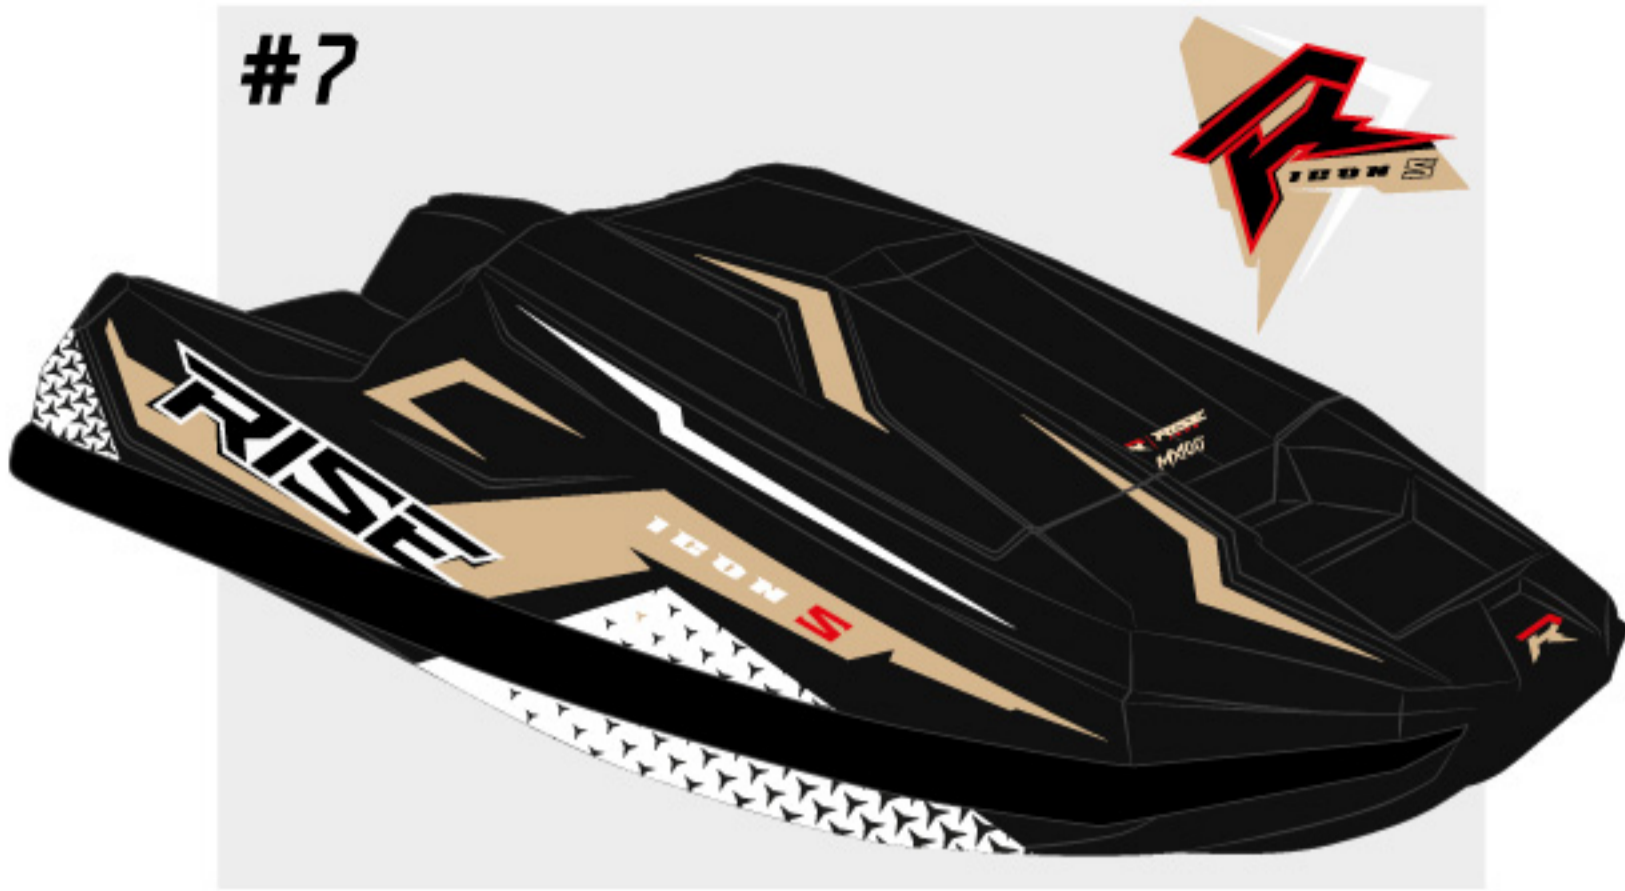

#7

RISE
ICON 5
BLACK Base
Sand/White/Red

#8