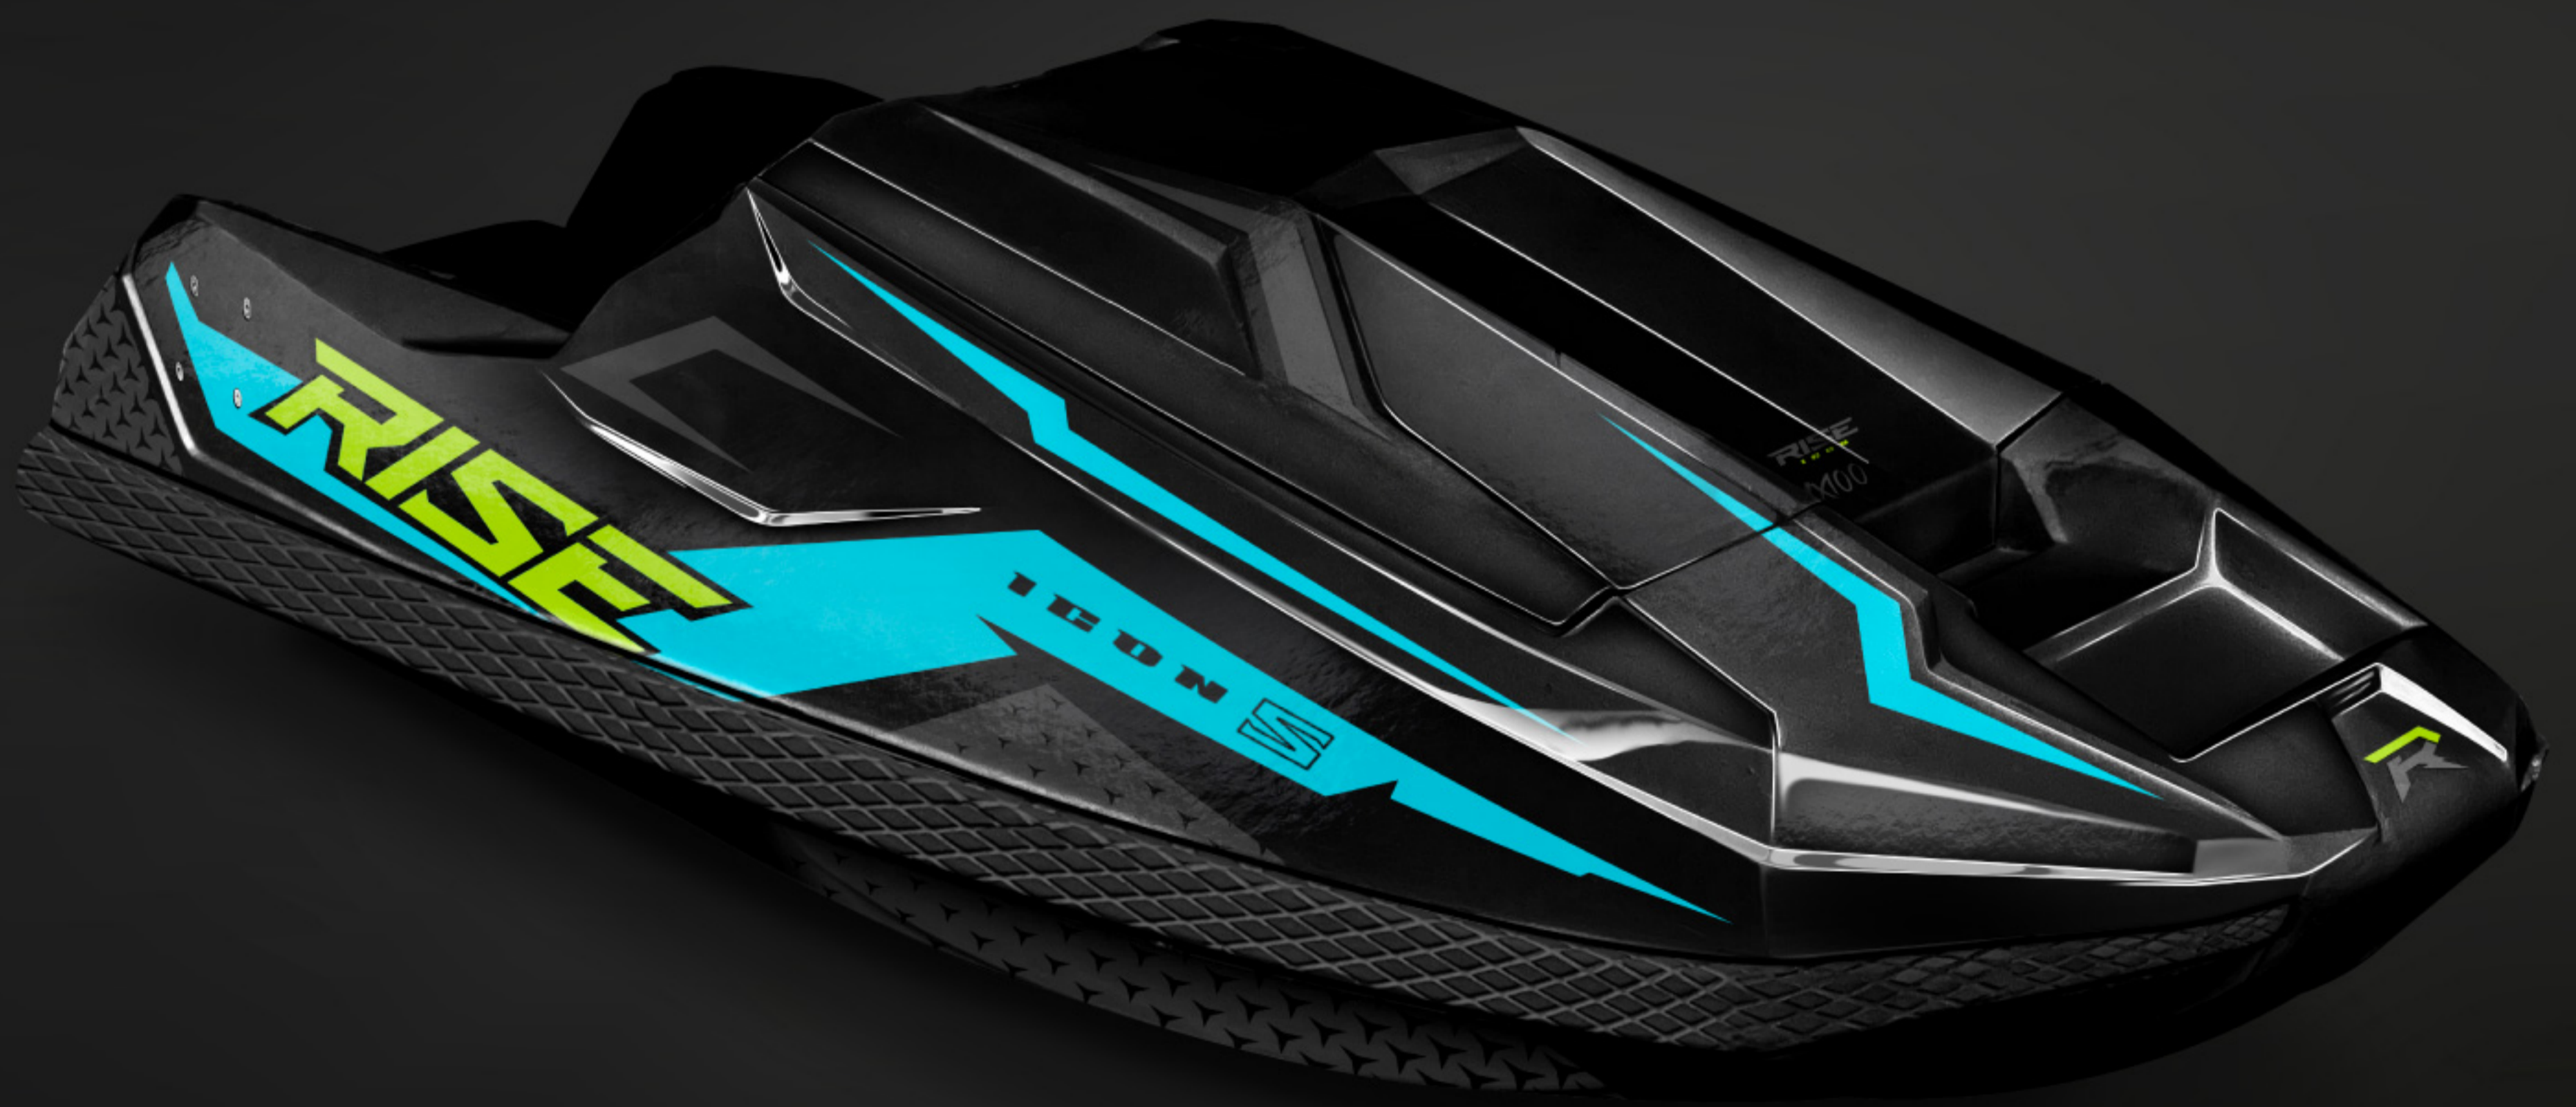

RISE
TECHN

RISE

ICON

I N T R O D U C T I O N

RISE ICON – the ultimate watercraft hull designed to conquer the unpredictable ocean conditions and provide an unmatched level of performance and versatility. Navigating the ocean can be a daunting task, with choppy waters, changing conditions, and big waves. But fear not, because the **ICON** is built to withstand it all. This hull has been meticulously crafted over two decades, combining the insights of world champions and top riders to deliver a watercraft that boasts unparalleled maneuverability and navigation capabilities. Rich in his **7 freeride** world **titles** and his years of experience developing hulls for the most famous brand to date, **Pierre** finally fulfills a lifelong dream and offers us his own design. We've spared no expense in bringing this beauty to market, with a level of features and quality finish that's simply unmatched. Get ready to experience the thrill of the **RISE ICON** – a true testament to our dedication and hard work. Come join us and ride the waves like never before!

BLACK

B A S E

MX100®

ICON S

BLACK B A S E

MX100

ICON

#1

RISE
ICON S

BLACK Base
Lite Blue/Neon Yellow/Grey

#2

RISE
ICON S

BLACK Base
Teal/Metallic

#3

RISE
ICON S

BLACK Base
Neon Green/Metallic