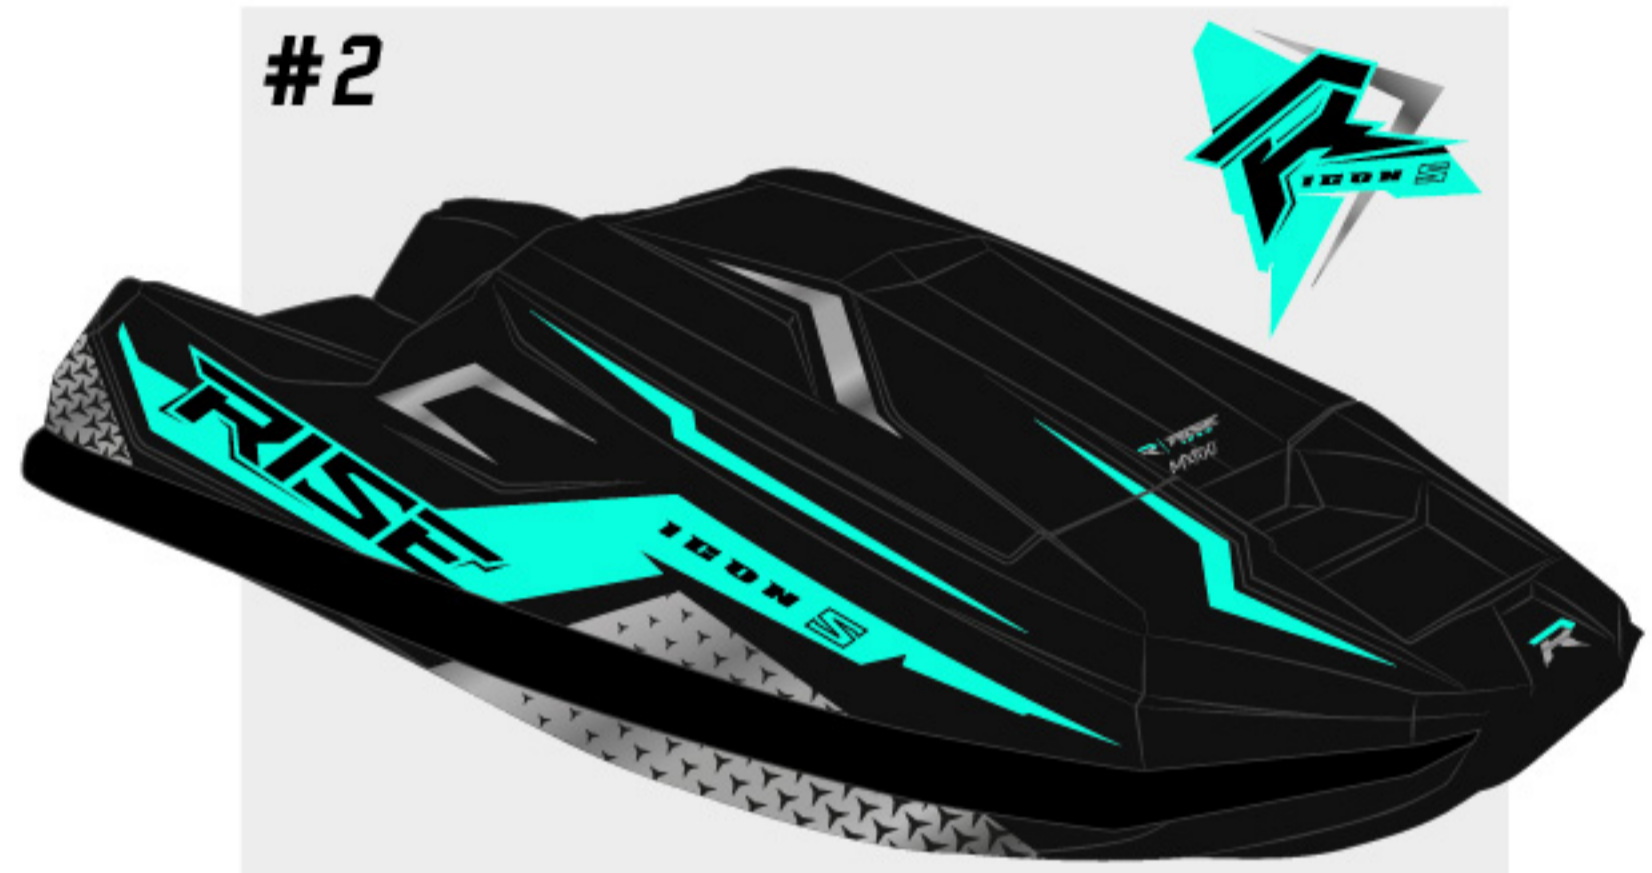

RISE
TECHN

RISE

ICON

I N T R O D U C T I O N

RISE ICON – the ultimate watercraft hull designed to conquer the unpredictable ocean conditions and provide an unmatched level of performance and versatility. Navigating the ocean can be a daunting task, with choppy waters, changing conditions, and big waves. But fear not, because the **ICON** is built to withstand it all. This hull has been meticulously crafted over two decades, combining the insights of world champions and top riders to deliver a watercraft that boasts unparalleled maneuverability and navigation capabilities. Rich in his **7 freeride** world **titles** and his years of experience developing hulls for the most famous brand to date, **Pierre** finally fulfills a lifelong dream and offers us his own design. We've spared no expense in bringing this beauty to market, with a level of features and quality finish that's simply unmatched. Get ready to experience the thrill of the **RISE ICON** – a true testament to our dedication and hard work. Come join us and ride the waves like never before!

BLACK

B A S E

MX100®

ICON S

BLACK B A S E

MX100

ICON

#1

RISE
ICON S

BLACK Base
Lite Blue/Neon Yellow/Grey

#2

RISE
ICON S

BLACK Base
Teal/Metallic

#3

RISE
ICON S

BLACK Base
Neon Green/Metallic