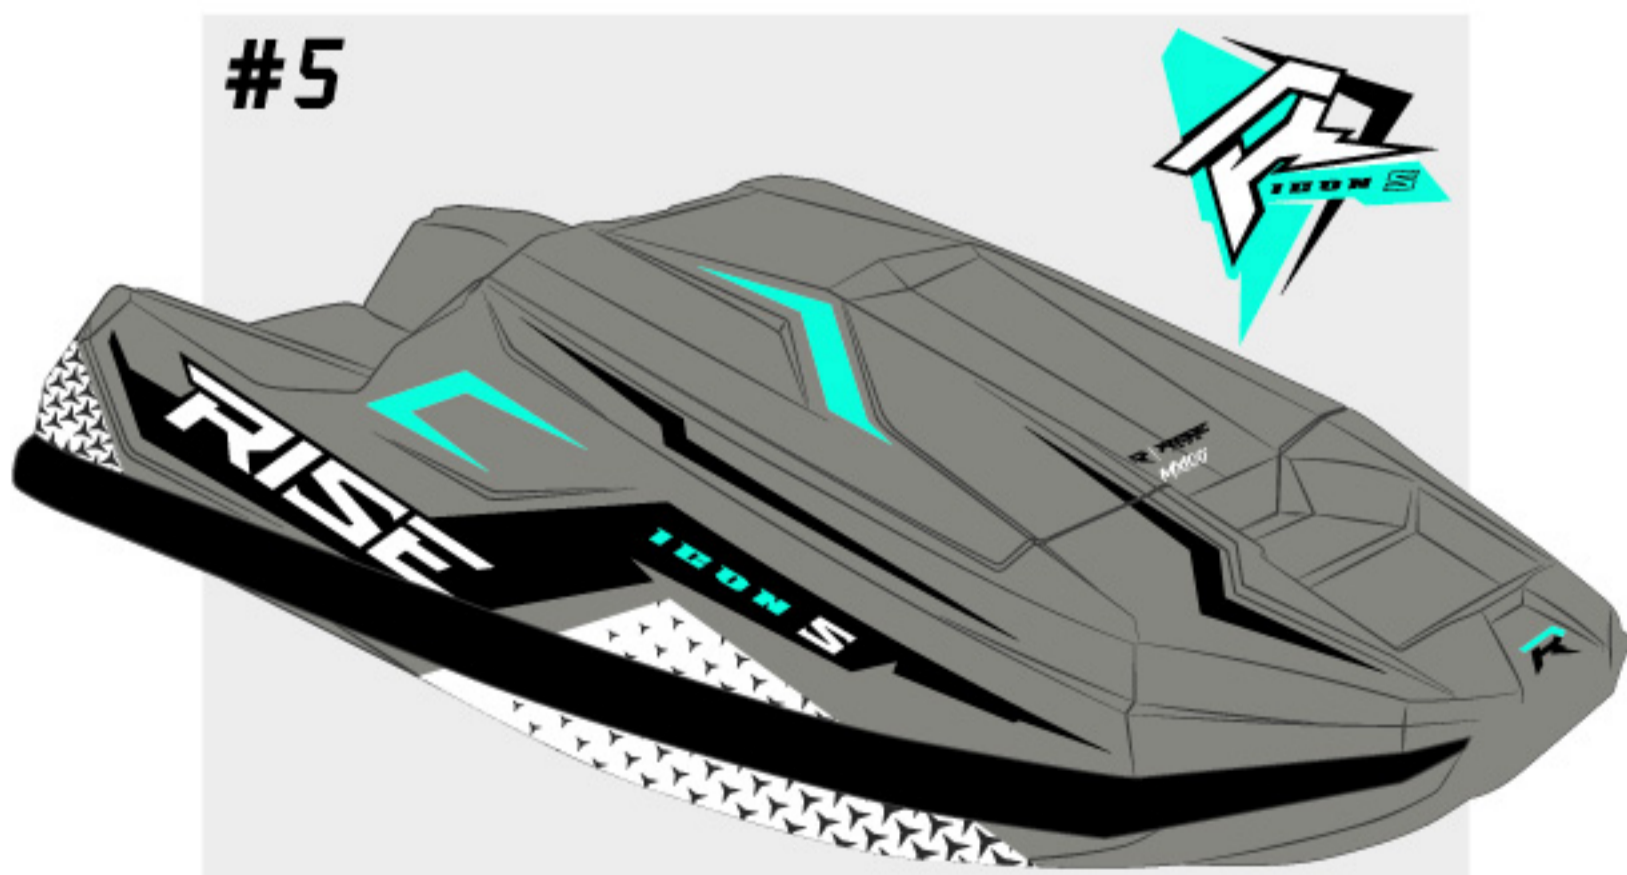

RISE
ICON S

LITE GREY Base
Neon Yellow/Red/White/Black

#5