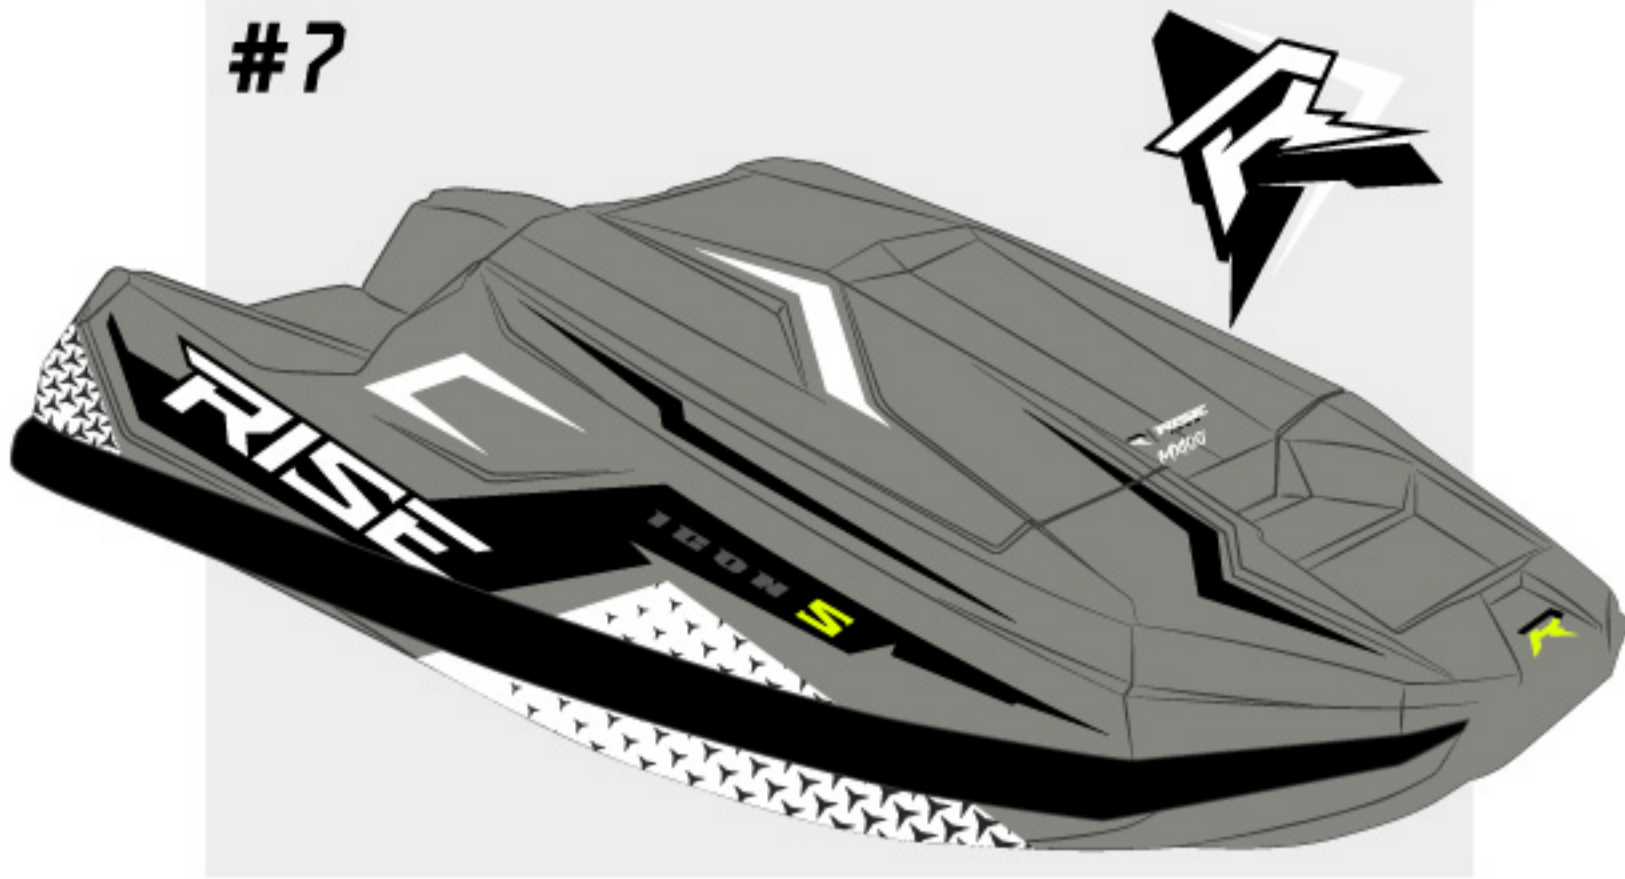

#7

RISE
ICON 5

LITE GREY Base
Black/White/Neon Yellow

#8