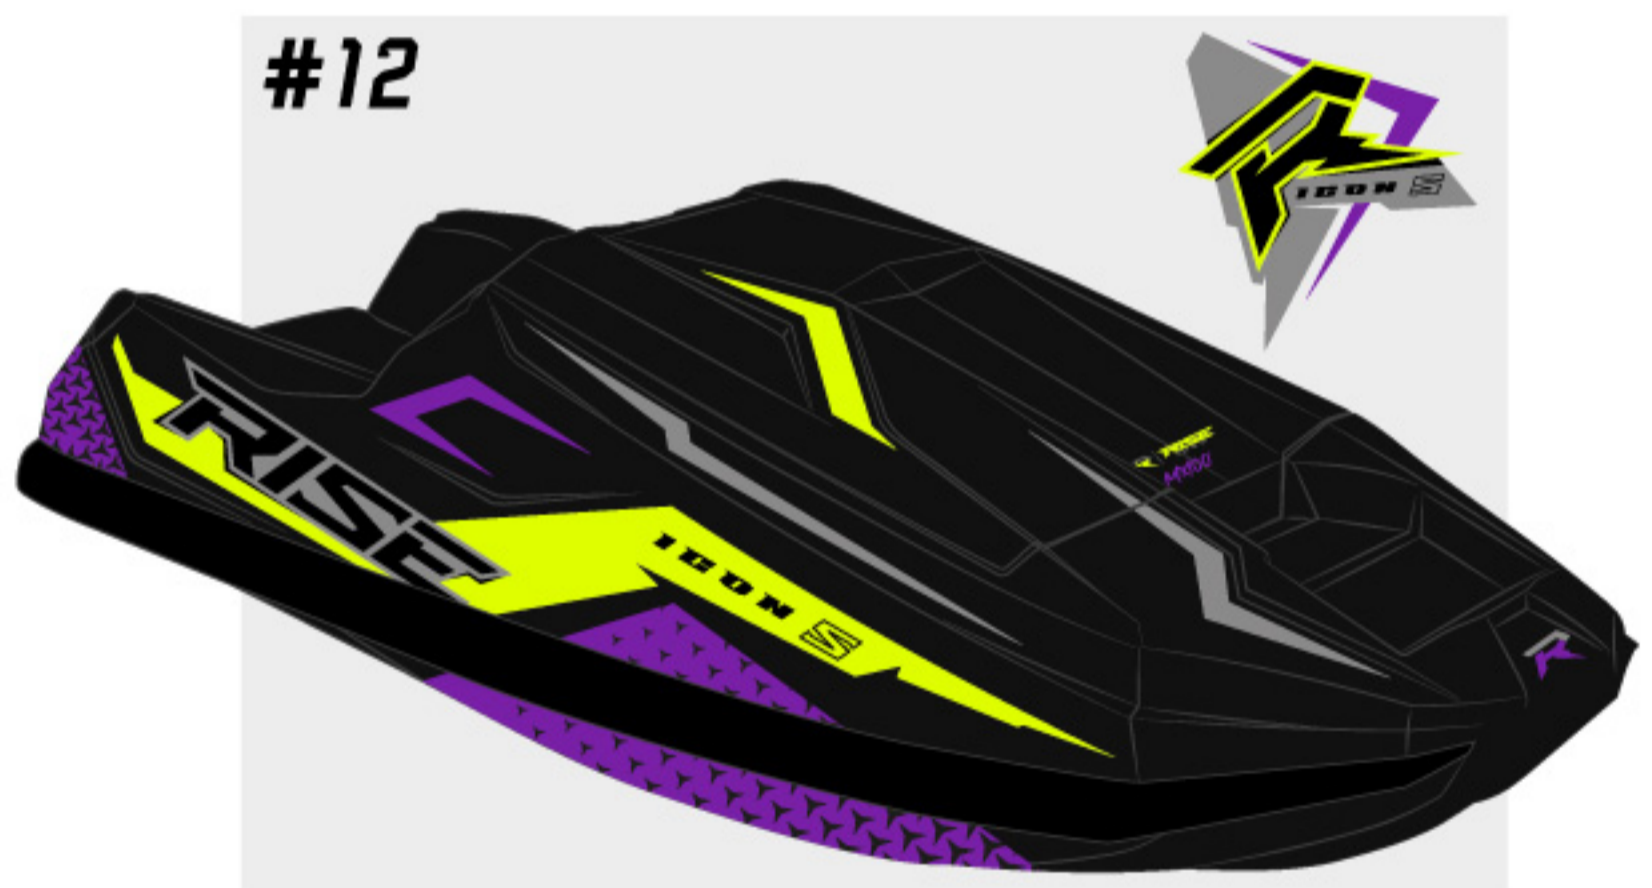

RISE
ICON 5
BLACK Base
Neon Yellow/White/Grey/Red