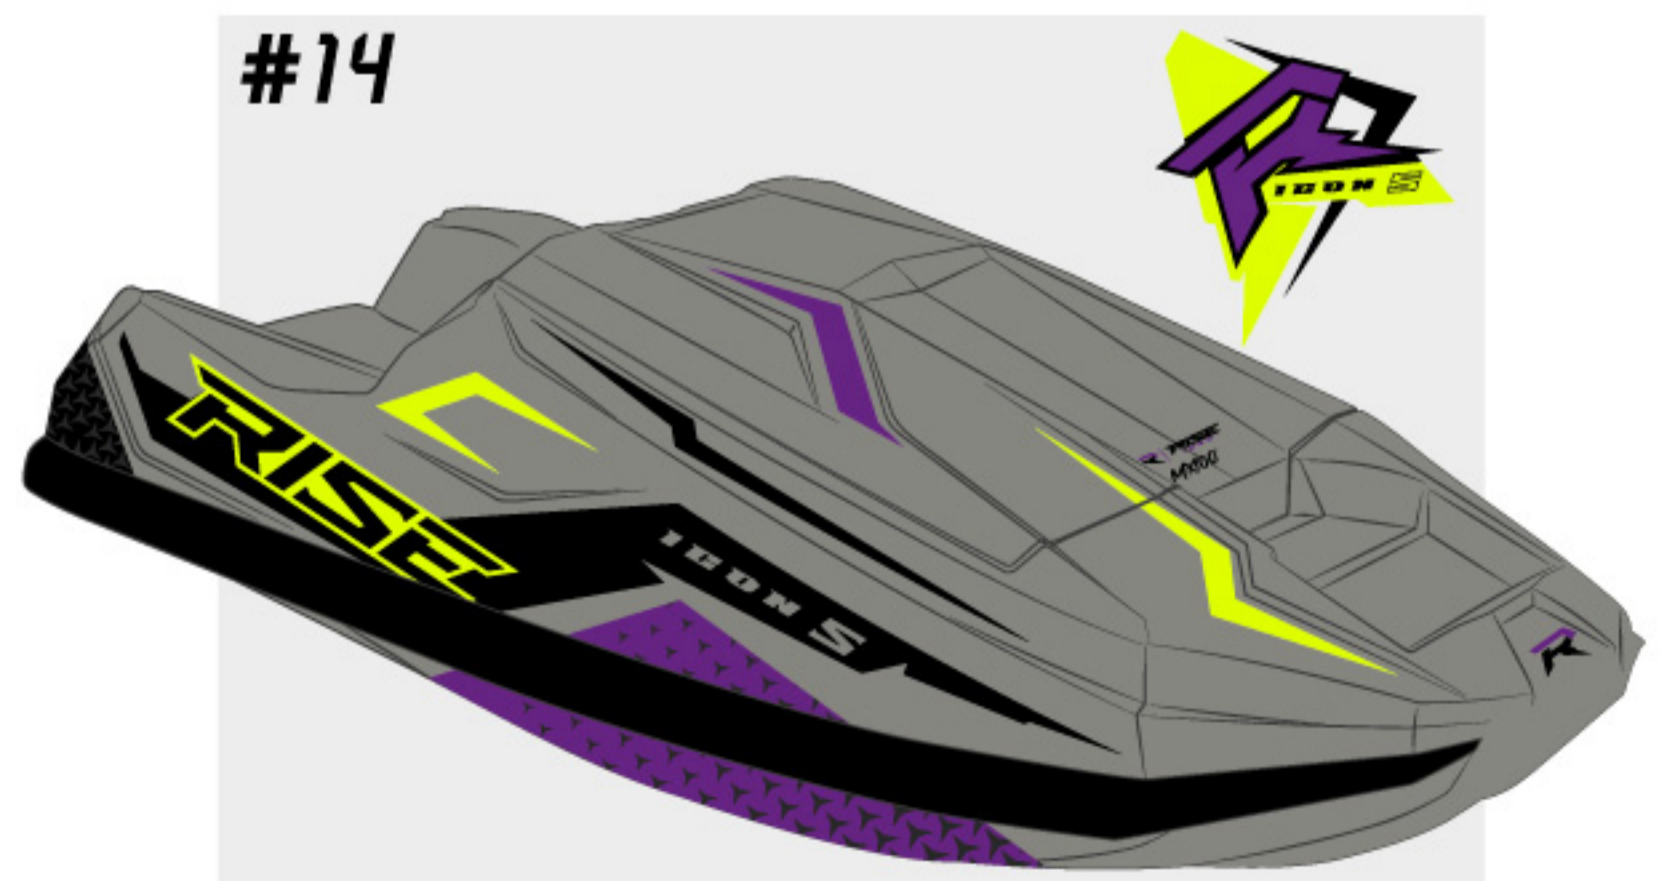

RISE
ICON 5

LITE GREY Base
Black/Purple/Neon Yellow