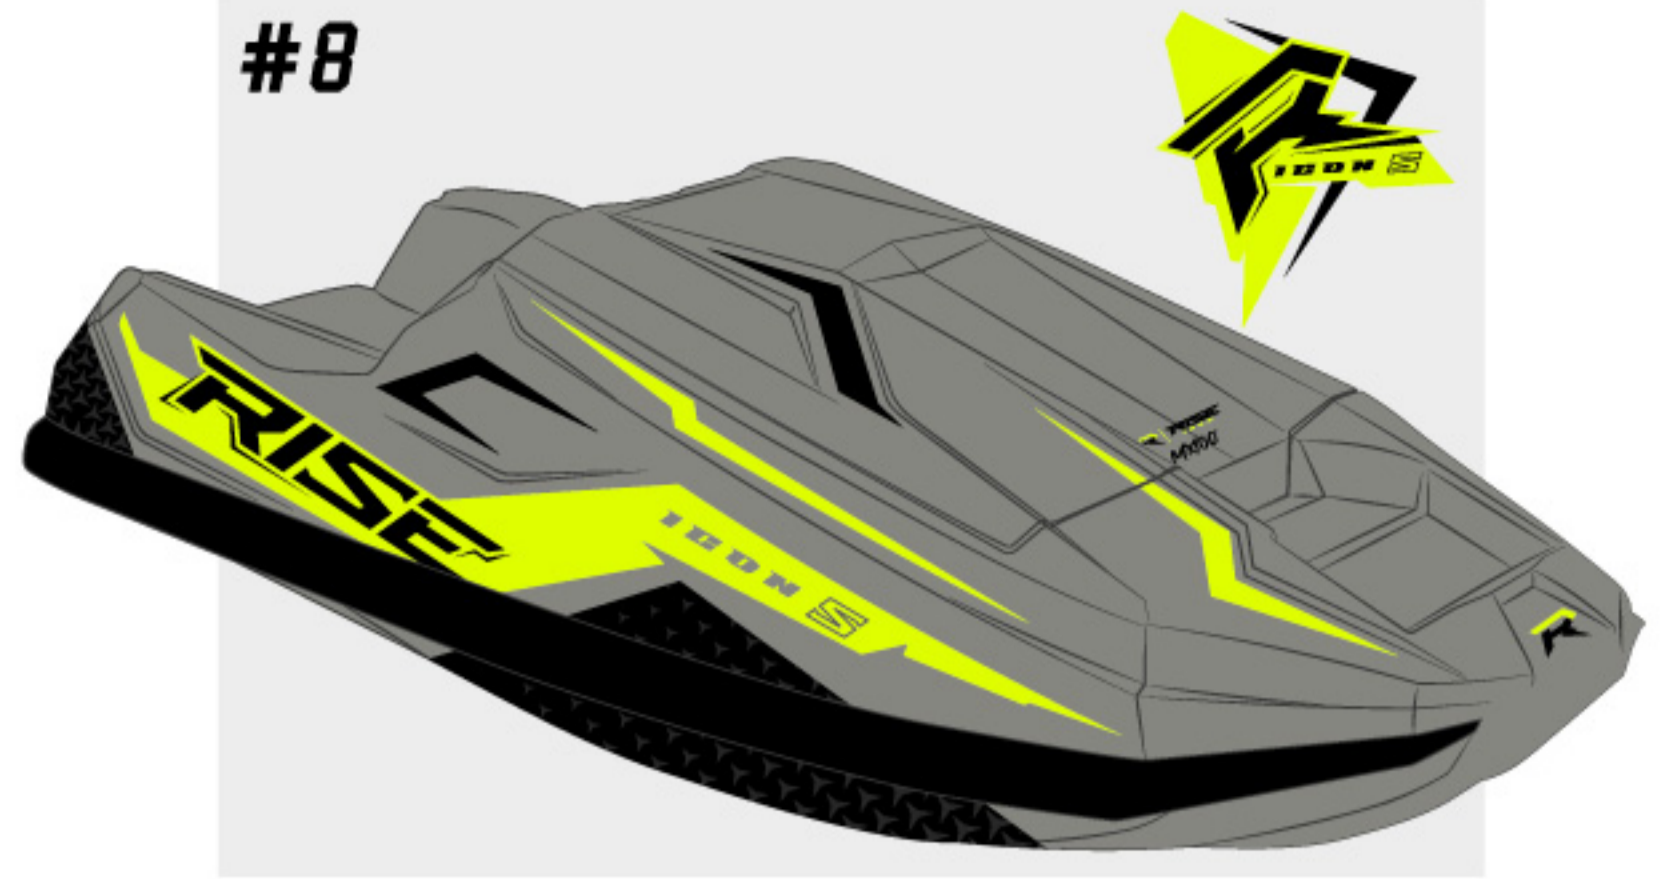

RISE
ICON 5

LITE GREY Base
Neon Yellow/Black

#9