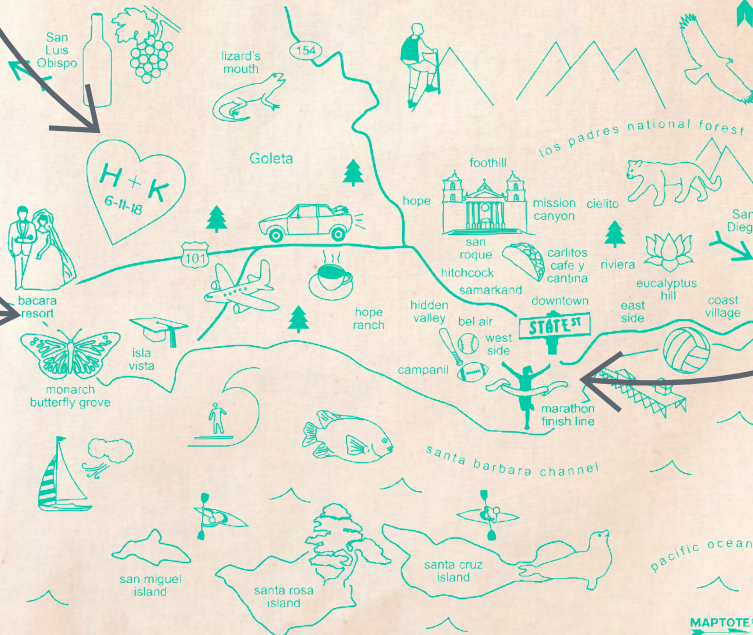

Option 2

initials
+ date

custom
ink color

wedding &
reception
venue

special
icons

SANTA BARBARA

Option 2 includes...

- Work with our designer to personalize an existing design with up to five locations or icons *Examples: Wedding location, Reception venue, arrow to hometown*
- Choose your ink color
- 24 tote minimum order, 3-6 week turnaround

Option 3

show your hometown love

custom location

initials + date

special icons

Option 3 includes...

- Work with our designer to create a new map or design from start to finish to your specifications
- Include custom icons and personalizations
- Choose your ink color
- 48 tote minimum order, 6-8 week turnaround
- Interested in a design that is not map based?
Let us know!