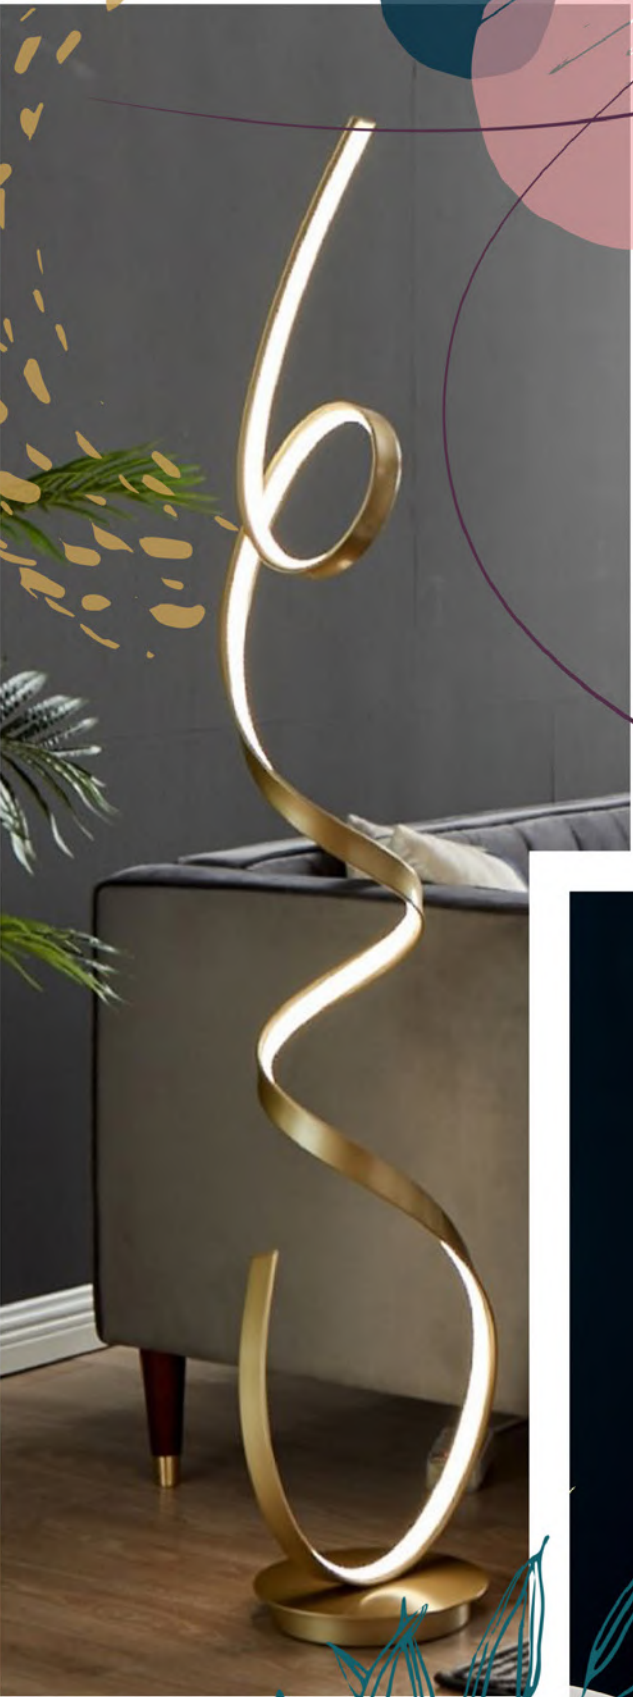

Finesse

D E C O R

TABLE OF CONTENTS

3	CHANDELIERS
97	FLUSH LAMPS
102	WALL LAMPS
106	FLOOR LAMPS
115	TABLE LAMPS
131	TABLES & CONSOLES
133	SCULPTURES
162	FLOOR SCULPTURES
167	WALL ART

FN-614

CINDERELLA CRYSTAL ROUND CHANDELIER // 12 LIGHT