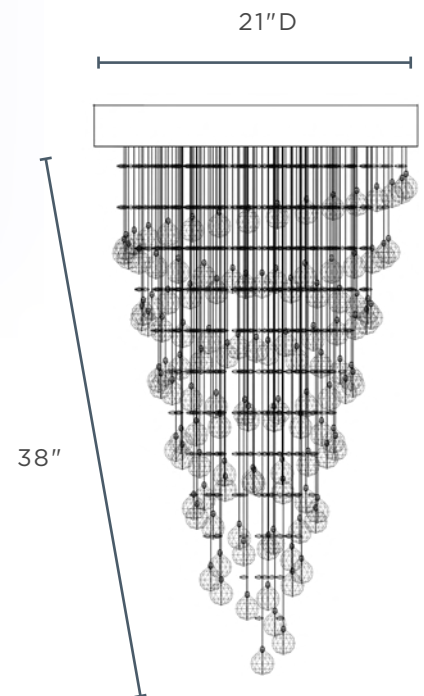

FLUSH LAMPS

FN-1104-S

CRYSTAL CHANDELIER DOUBLE HELIX // 7 LIGHT

Iron & Stainless Steel

35 lbs

LED | 4,000K | 1,365 Lumens

35 Watts | GU10 Bulbs | 7 Lights