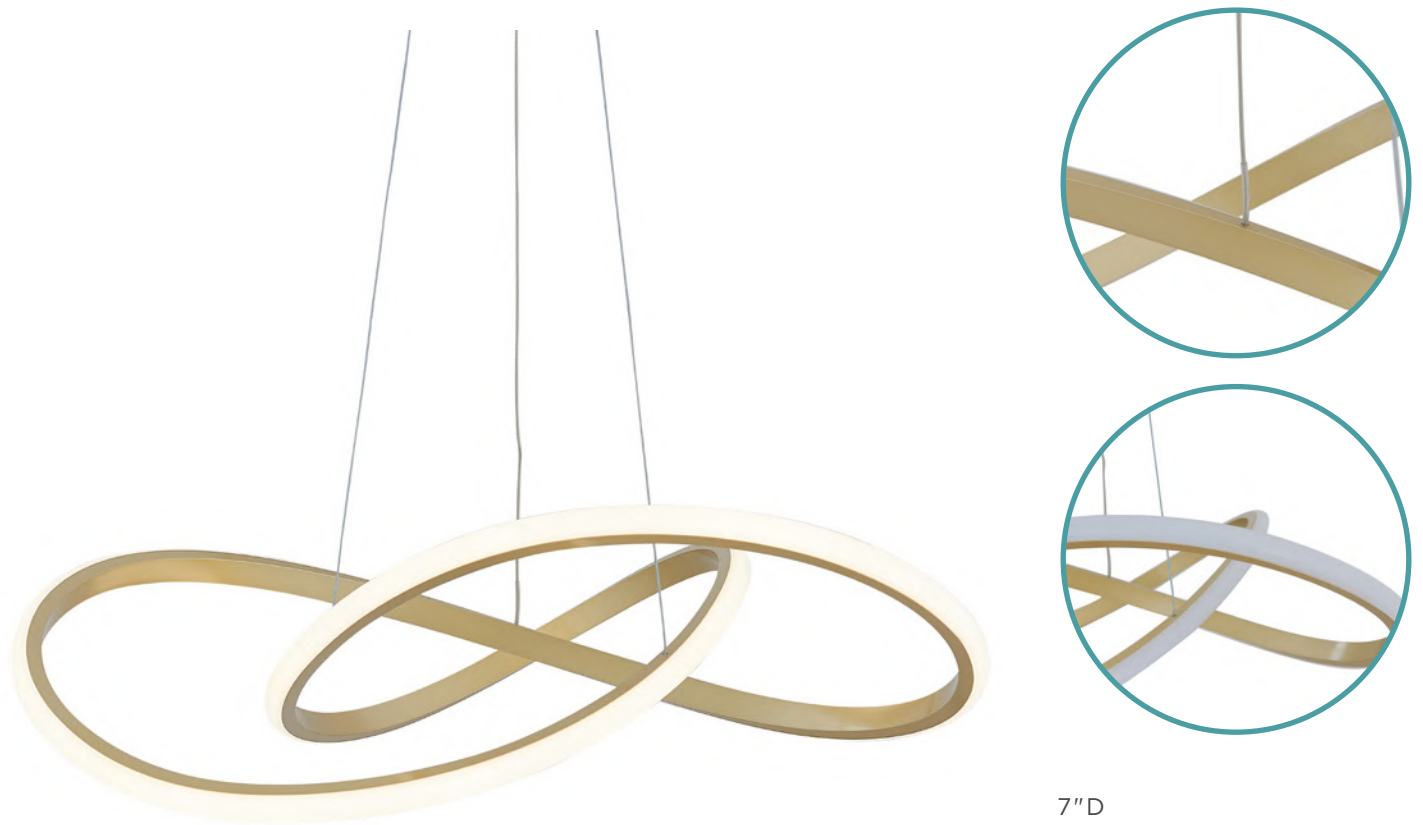

CHANDELIERS

CH-007-B SEVILLE LED CHANDELIER // BLACK

Aluminum & Silicone
10 lbs
LED Strip | 50 Watts
4,000K | 4,500 Lumens

CHANDELIERS

CH-008

EDINBURGH LED CHANDELIER // SANDY GOLD

Aluminum & Silicone
8 lbs
LED Strip | 30 Watts
4,000K | 2,700 Lumens