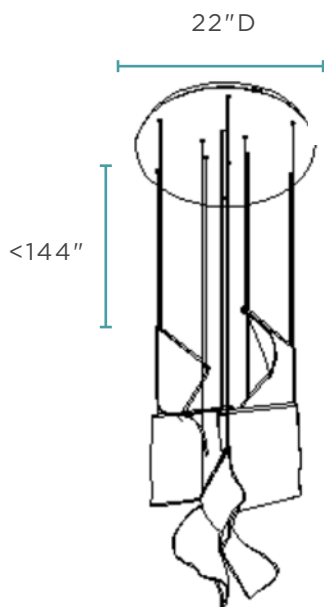

CHANDELIERS

CH-0201-5

ACRYLIC LACE 5 LIGHT CHANDELIER // CHROME

Stainless Steel, Iron, Acrylic

15 lbs

LED Strip | 18 Watts | 4,000K

2,400 Lumens