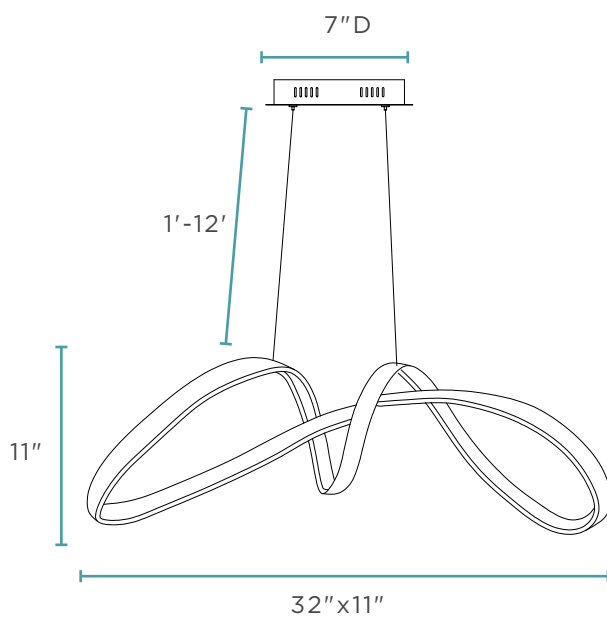

XIAMEN LED CHANDELIER // CHROME

Aluminum & Silicone

10 lbs

LED Strip | 36 Watts | 4,000K

2,300 Lumens

CHANDELIERS

CH-003

BUCHAREST LED CHANDELIER // SANDY GOLD