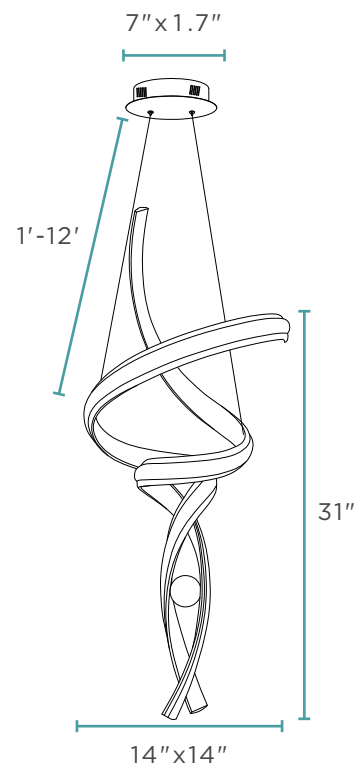

Aluminum & Silicone

8 lbs

LED Strip | 30 Watts

4,000K | 2,700 Lumens

CHANDELIERS

CH-001-G

HAMBURG LED CHANDELIER // GOLD

Aluminum & Silicone