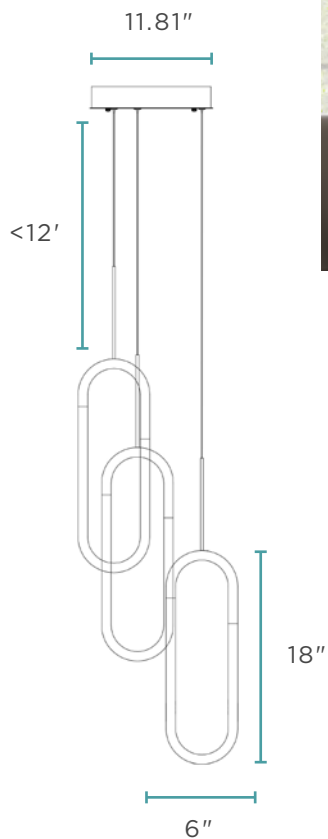

Iron & Silicone

6 lbs

LED Strip | 26 Watts | 4,000K

1,800 Lumens | 3 Lights

CHANDELIERS

CH-0301-3C

LED THREE CLIPS CHANDELIER // CHROME

Iron & Silicone