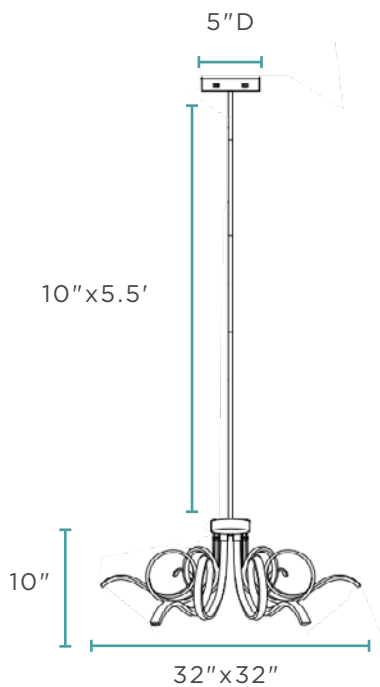

CHANDELIERS

CH-802-B

MAGNOLIA LED ADJUSTABLE CHANDELIER // BLACK

Aluminum & Silicone

15 lbs

LED Strip | 60 Watts
4,000K | 3,600 Lumens