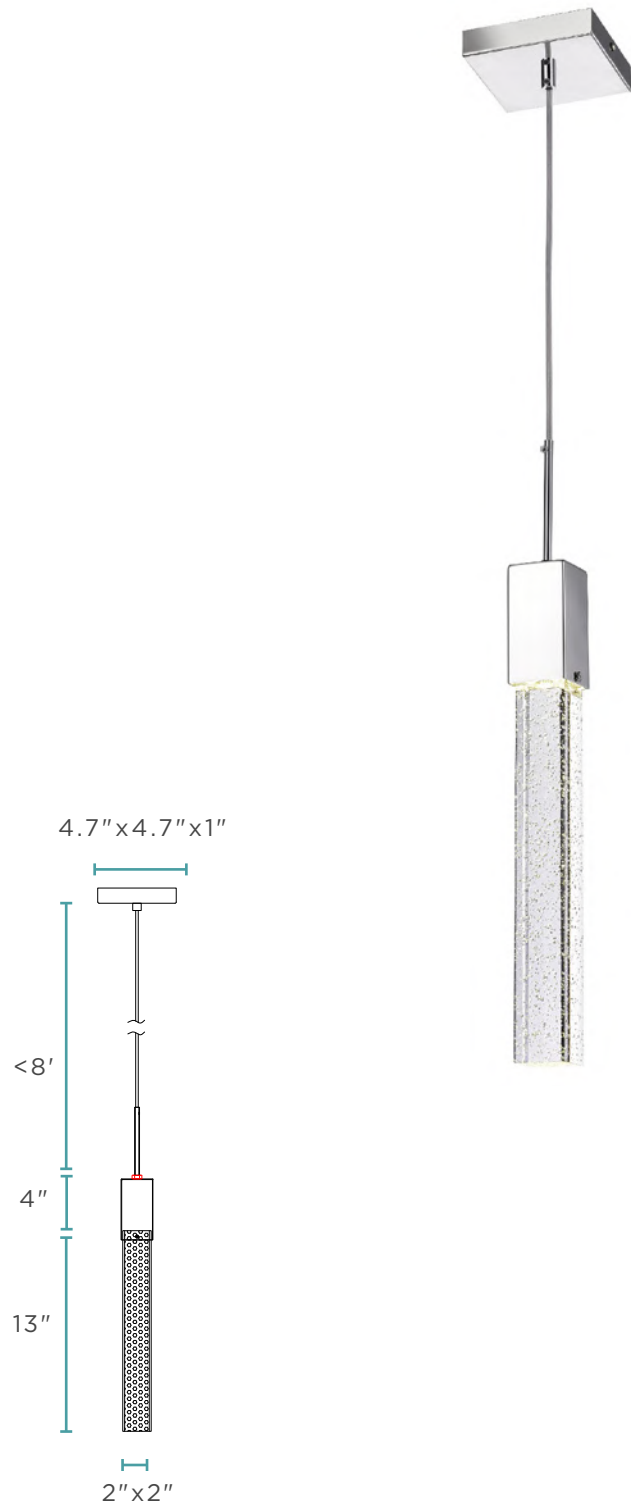

18.7 lbs

LED | GU10 Bulbs | 18 Watts

4,000K | 975 Lumens | 5 Bulbs

CHANDELIERS

FN-1134

SPARKLING NIGHT CHANDELIER // 1 LIGHT

Crystal & Chrome Metal Finish
5 lbs
LED | GU10 Bulb | 3 Watts
4,000K | 270 Lumens | 1 Bulb

CHANDELIERS

FN-1133-1

SPARKLING NIGHT // XL- 1 LIGHT

Crystal & Chrome Metal Finish

4.5 lbs

LED | GU10 Bulb | 3 Watts
4,000K | 270 Lumens | 1 Bulb

FN-1260

SPARKLING NIGHT CYLINDER // 1 LIGHT