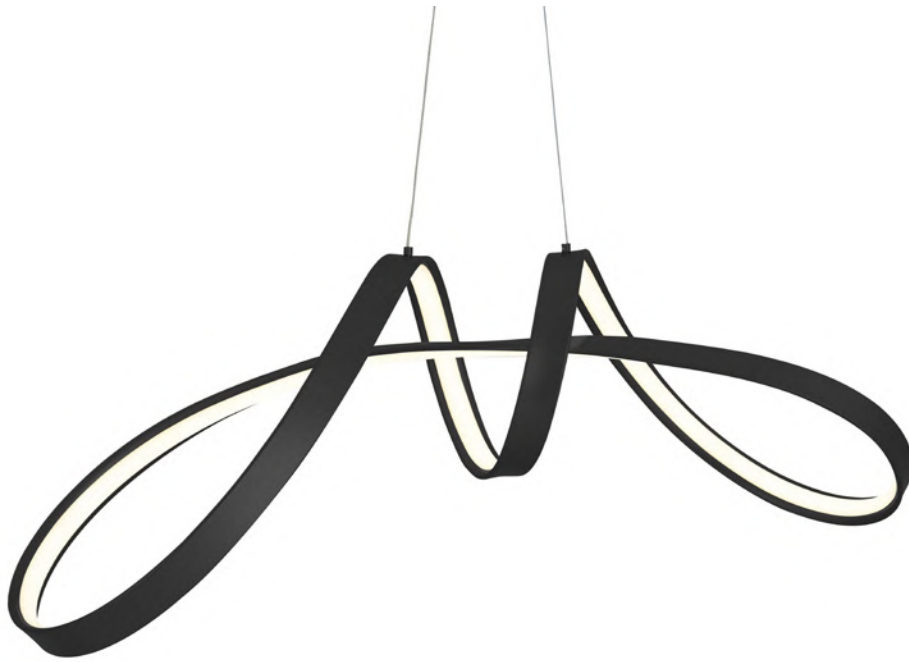

CHANDELIERS

CH-003-B

BUCHAREST LED CHANDELIER // BLACK

Aluminum & Silicone

10 lbs

LED | 32 Watts
4,000K | 2,880 Lumens