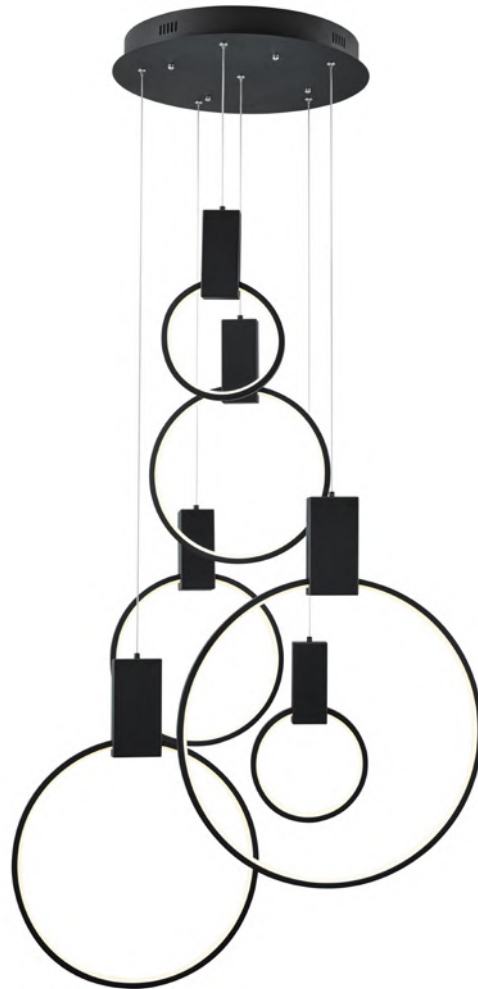

LED Chips | 48 Watts

4,000K | 2,400 Lumens | 8 Bulbs

CH-1170

SEOUL LED HOOPS CHANDELIER // CHROME

Aluminum & Silicone & Iron
15 lbs
LED Strip | 54 Watts | 4,000K
3,250 Lumens

CHANDELIERS

CH-1172

HONG KONG LED CIRCULAR CHANDELIER // CHROME

Aluminum & Silicone & Iron

15 lbs

LED Strip | 60 Watts | 4,000K

3,480 Lumens

CH-1172-B

HONG KONG LED CHANDELIER // BLACK

Aluminum & Silicone & Iron

15 lbs

LED Strip | 60 Watts | 4,000K

3,480 Lumens

CHANDELIERS

CH-0201-5

ACRYLIC LACE 5 LIGHT CHANDELIER // CHROME

Stainless Steel, Iron, Acrylic

15 lbs

LED Strip | 18 Watts | 4,000K