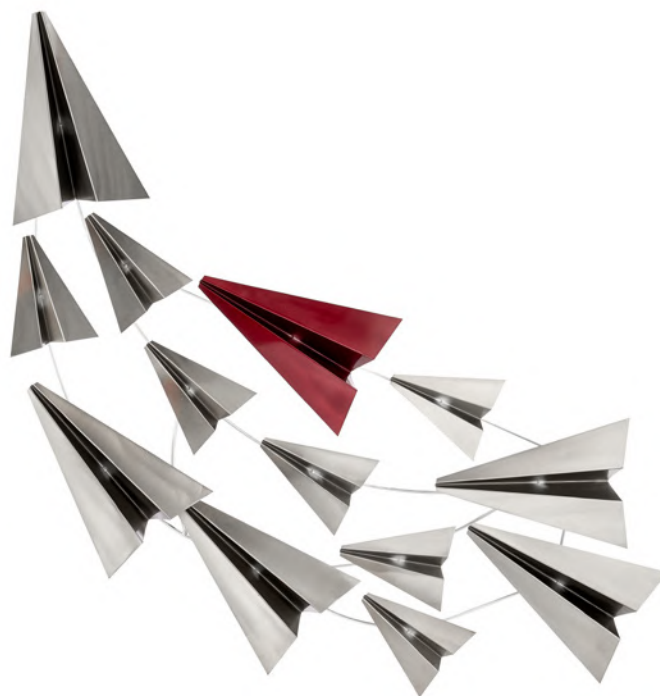

MATERIAL

Aluminum

DIMENSIONS

(L X W X H)

24" x 3.5" x 47.5"

WEIGHT

9 lbs

EXPLOSION WALL ART // SILVER // WALL-7