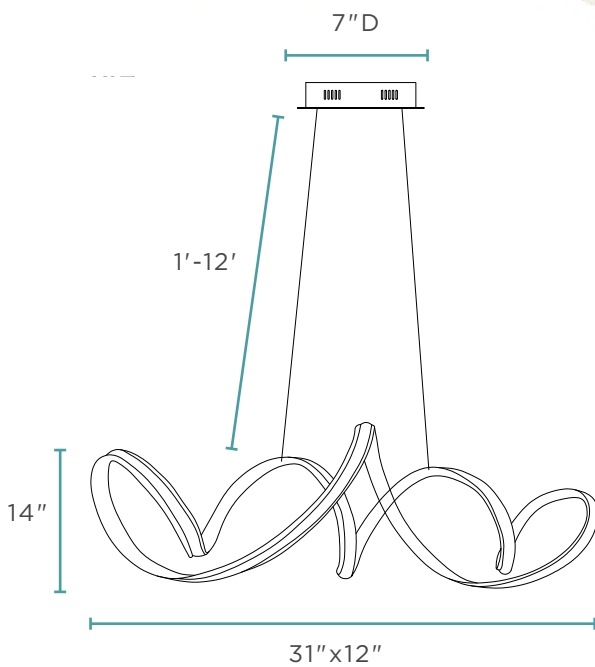

CH-007 SEVILLE LED CHANDELIER // CHROME

Aluminum & Silicone
10 lbs
LED Strip | 50 Watts
4,000K | 4,500 Lumens

CHANDELIERS

CH-007-G

SEVILLE LED CHANDELIER // SANDY GOLD

Aluminum & Silicone

10 lbs

LED Strip | 50 Watts
4,000K | 4,500 Lumens