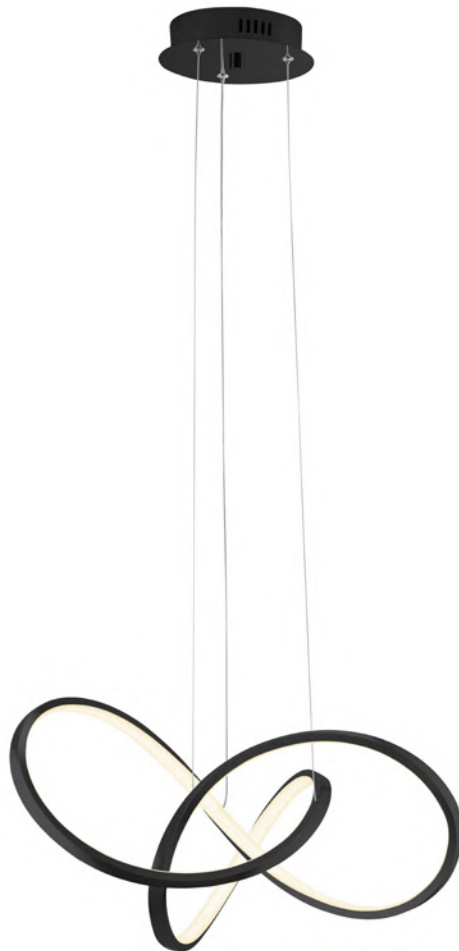

PL-00-5037

PRAGUE HORIZONTAL CHANDELIER // GOLD & CHROME

Aluminum & Silicone

7 lbs

LED Strip | 40 Watts

4,000K | 2,300 Lumens

CH-1155
KNOTTED LED CHANDELIER // CHROME

Aluminum & Silicone
6 lbs
LED Strip | 24 Watts
4,000K | 2,160 Lumens

CHANDELIERS

CH-1155-B KNOTTED LED CHANDELIER // BLACK

Aluminum & Silicone

6 lbs

LED Strip | 24 Watts
4,000K | 2,160 Lumens

CHANDELIERS

CH-1155-G

KNOTTED LED CHANDELIER // SANDY GOLD

Aluminum & Silicone
6 lbs
LED Strip | 24 Watts
4,000K | 2,160 Lumens

CHANDELIERS

CH-802-C

MAGNOLIA LED ADJUSTABLE CHANDELIER // CHROME

Aluminum & Silicone

15 lbs

LED Strip | 60 Watts
4,000K | 3,600 Lumens

CHANDELIERS