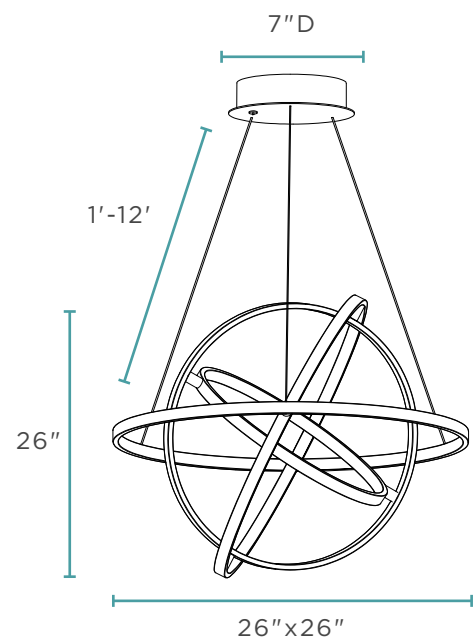

Aluminum & Silicone

8 lbs

LED Strip | 68 Watts

4,000K | 6,120 Lumens