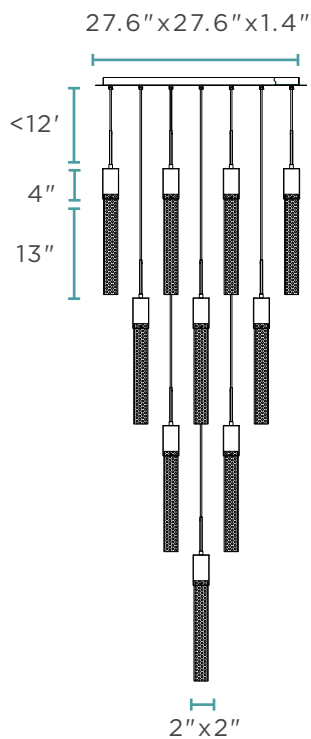

SPARKLING NIGHT // XL- 13 LIGHT

Crystal & Chrome Metal Finish

57 lbs

LED | GU10 Bulbs | 3 Watts | 13 Bulbs

4,000K | 3,510 Lumens

FN-1133-25

SPARKLING NIGHT // XL- 25 LIGHT

Crystal & Chrome Metal Finish