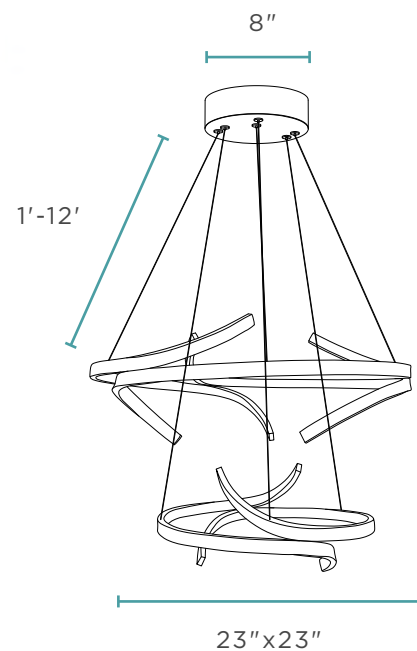

CHANDELIERS

CH-011

BEIJING LED TWO TIER ROUND CHANDELIER // CHROME

Aluminum & Silicone

10 lbs

LED Strip | 65 Watts | 4,000K

3,250 Lumens