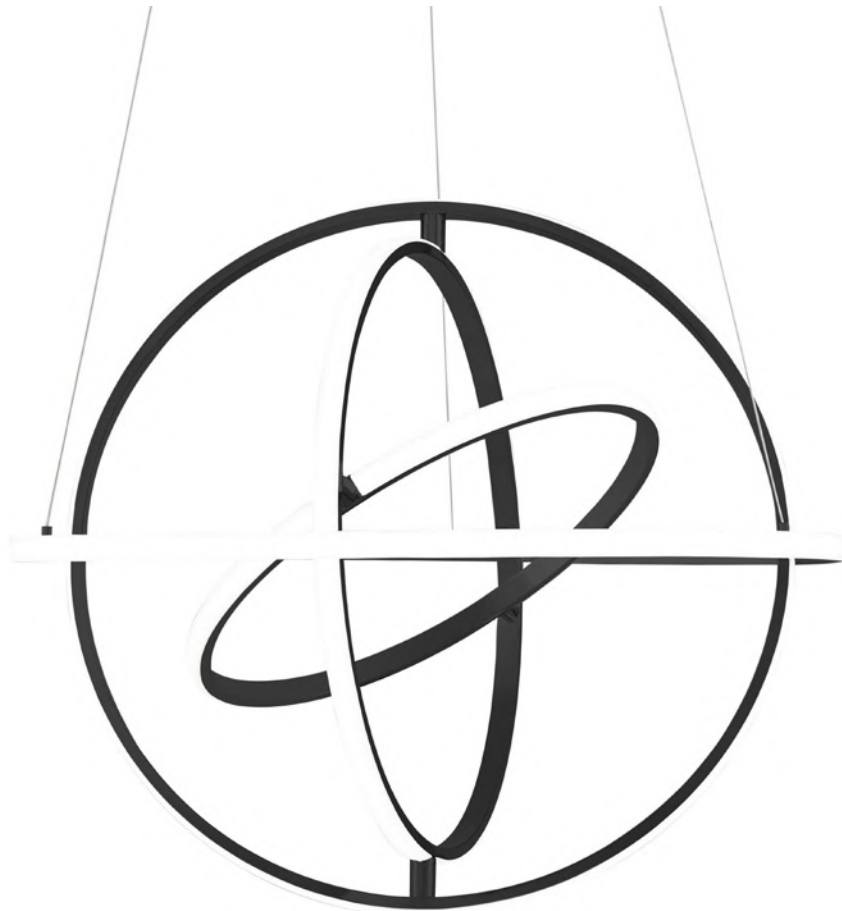

CH-010
OXFORD LED CHANDELIER // CHROME

Aluminum & Silicone
8 lbs
LED Strip | 68 Watts
4,000K | 6,120 Lumens

CHANDELIERS

CH-010-B

OXFORD LED CHANDELIER // BLACK

Aluminum & Silicone

8 lbs

LED Strip | 68 Watts