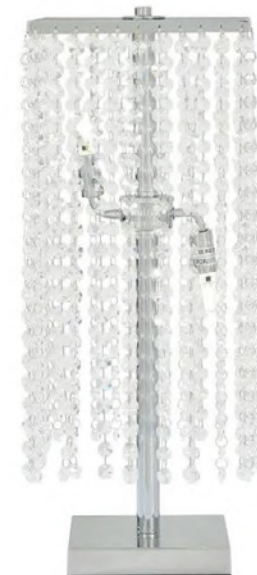

MATERIAL
DIMENSIONS
(L X W X H)
WEIGHT
BULB TYPE

FN-949 HANGING CRYSTALS TABLE LAMP

Stainless Steel & Iron
10 x 10 x 30
13 lbs
G9 Bulb | 3 Watts | 3 Bulbs
2,700K | 1,200 Lumens