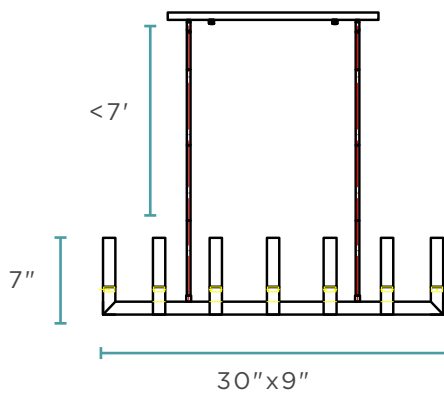

CHANDELIERS

CH-1101

LED RECTANGULAR CHANDELIER // 8 LIGHTS

*Extendable. Comes with 12 feet of cable & 5.5 feet of rod

Crystal and Silver Metal

24 lbs

LED Chips | 3 Watts | 16 Bulbs
4,000K | 1,800 Lumens

CH-1101-12C