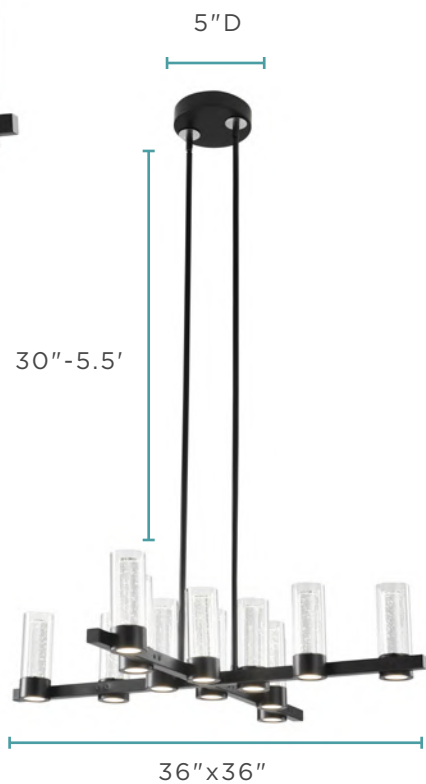

Stainless Steel, Iron, and Crystal

39 lbs

LED Chips | 72 Watts

4,000K | 3,000 Lumens | 24 Bulbs