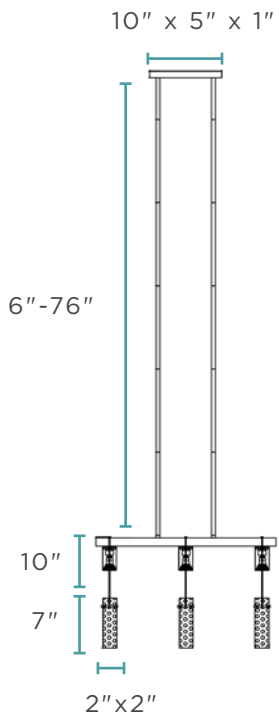

Iron & Crystal

13 lbs

LED | GU10 Bulbs | 11 Watts
4,000K | 585 Lumens | 3 Bulbs