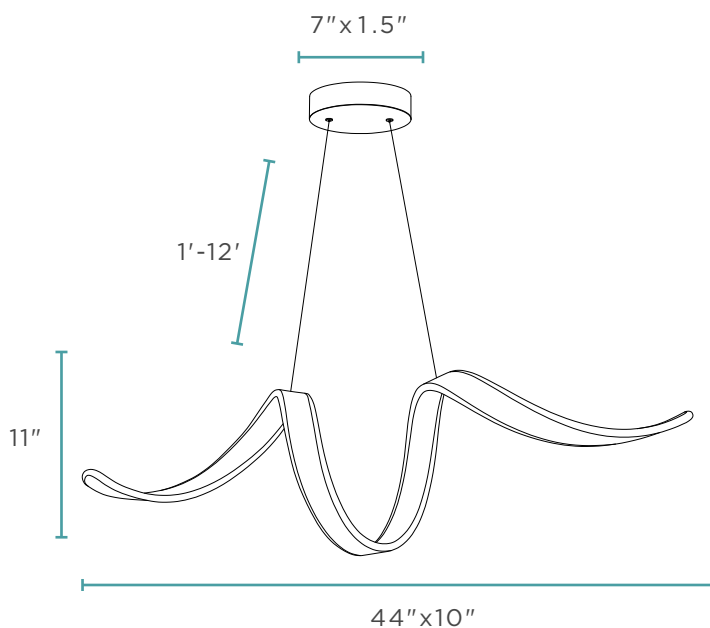

CH-002-B

MUNICH LED CHANDELIER // BLACK

Aluminum & Silicone

10 lbs

LED Strip | 45 Watts
4,000K | 4,050 Lumens

CH-004

COPENHAGEN LED CHANDELIER // WHITE

Aluminum & Silicone