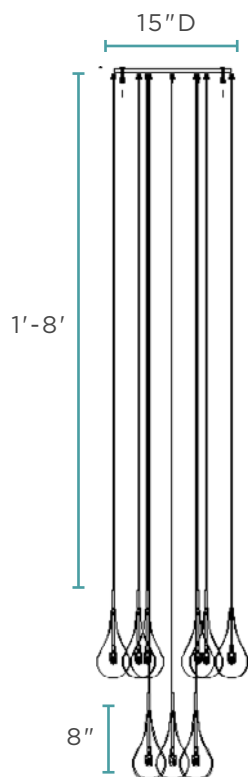

CHANDELIERS

PL-711

MODERN GLASS DROPS CHANDELIER // 9 LIGHT

Glass & Chrome Metal Finish

15 lbs

LED | G4 Bulbs | 2 Watts
4,000K | 1,800 Lumens | 9 Bulbs

CHANDELIERS

FL-712