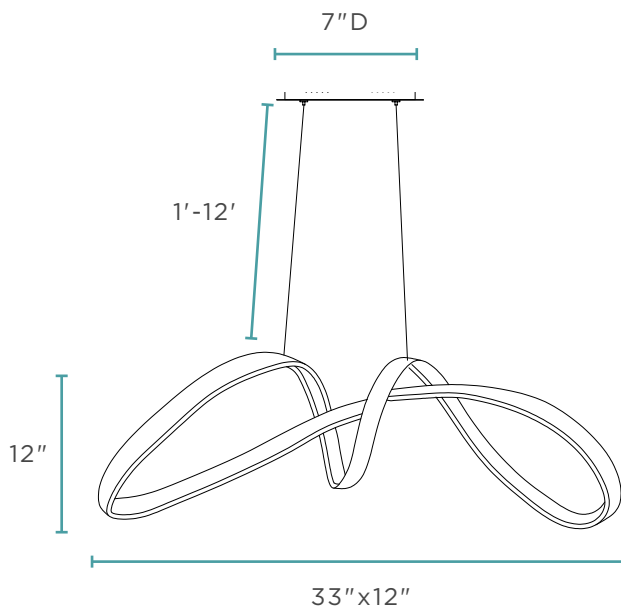

CH-009

LISBON LED CHANDELIER // CHROME

Aluminum & Silicone

6 lbs

LED Strip | 32 Watts
4,000K | 2.880 Lumens