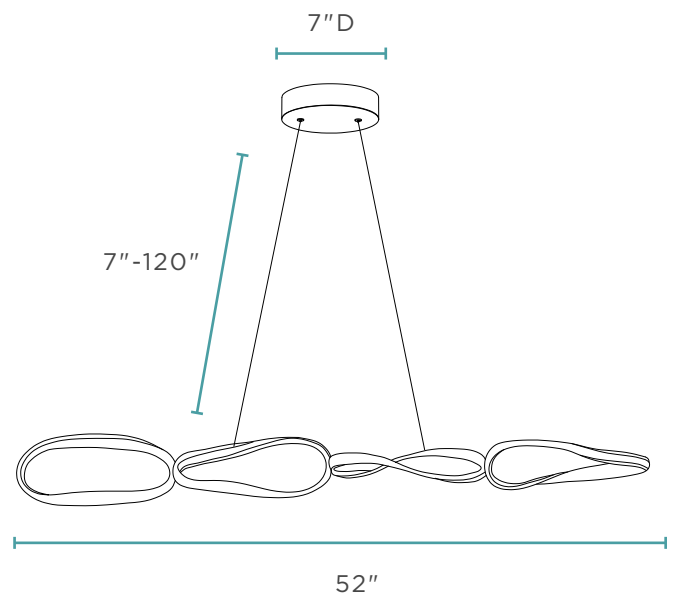

PL-00-5037

PRAGUE HORIZONTAL CHANDELIER // GOLD & CHROME

Aluminum & Silicone

7 lbs

LED Strip | 40 Watts

4,000K | 2,300 Lumens

CH-1155
KNOTTED LED CHANDELIER // CHROME

Aluminum & Silicone
6 lbs
LED Strip | 24 Watts
4,000K | 2,160 Lumens