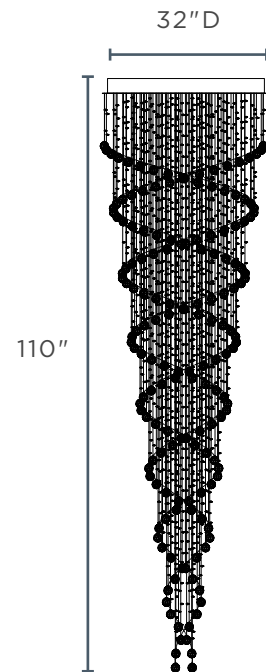

FN-1104

DOUBLE HELIX CHANDELIER // 12 LIGHT

Glass & Chrome Metal Finish
LED | GU10 Bulbs | 5 Watts | 12 Bulbs
4,000K | 5,880 Lumens