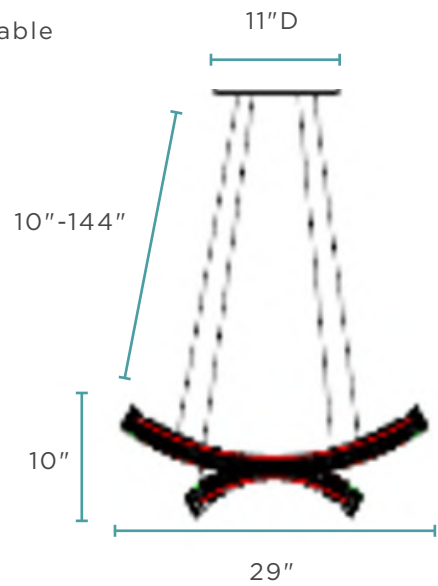

*Extendable

Crystal & Chrome Metal Finish

35 lbs

LED | G9 Socket | 3 Watts

4,000K | 2,700 Lumens | 12 Bulbs

**can also be used as a flush mount*

CH-621

MONROE CRYSTAL CHANDELIER // CHROME

*Extendable

Crystal & Chrome Metal Finish

8 lbs

LED Strip | 45 Watts

4,000K | 4,320 Lumens

CHANDELIERS

CH-620

5 HOOP CRYSTAL PROGRESSION CHANDELIER // CHROME