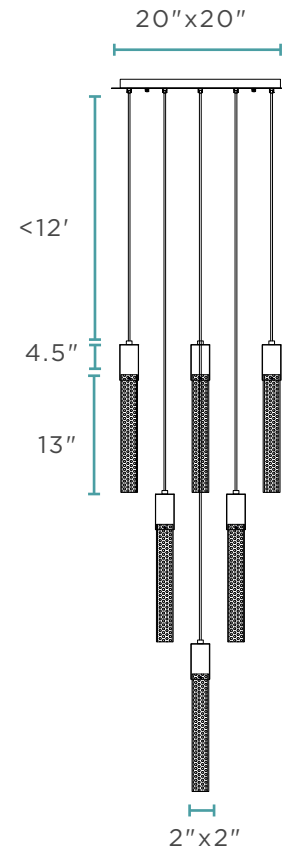

FN-1260-9

SPARKLING NIGHT CYLINDER // 9 LIGHT

Acrylic & Chrome Metal Finish

34 lbs

LED | GU10 Bulbs | 3 Watts | 9 Bulbs
4,000K | 2,430 Lumens

CHANDELIERS

FN-1260-13

SPARKLING NIGHT CYLINDER CHANDELIER// 13 LIGHT