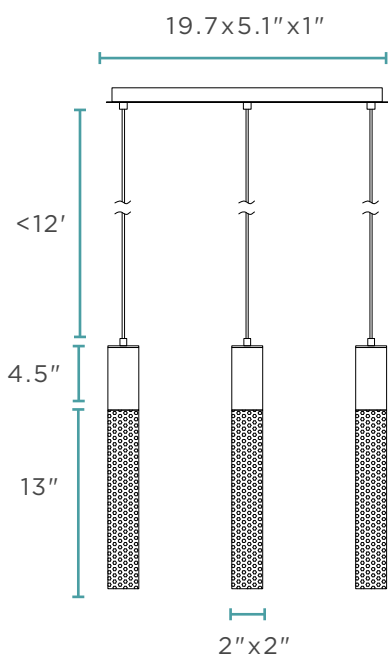

135 lbs

LED | GU10 Bulbs | 3 Watts | 25 Bulbs

4,000K | 2,700 Lumens

CHANDELIERS

FN-1260-3

SPARKLING NIGHT CYLINDER // 3 LIGHT

Acrylic & Chrome Metal Finish

10 lbs