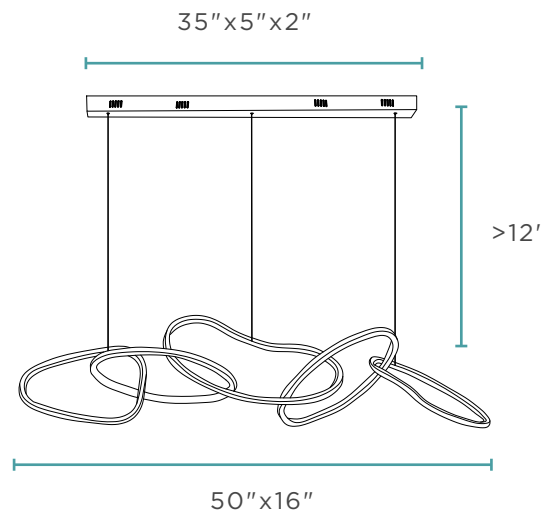

LED Chips | 48 Watts

4,000K | 2,400 Lumens | 8 Bulbs

CH-1170

SEOUL LED HOOPS CHANDELIER // CHROME

Aluminum & Silicone & Iron
15 lbs
LED Strip | 54 Watts | 4,000K
3,250 Lumens

CHANDELIERS

CH-1172

HONG KONG LED CIRCULAR CHANDELIER // CHROME