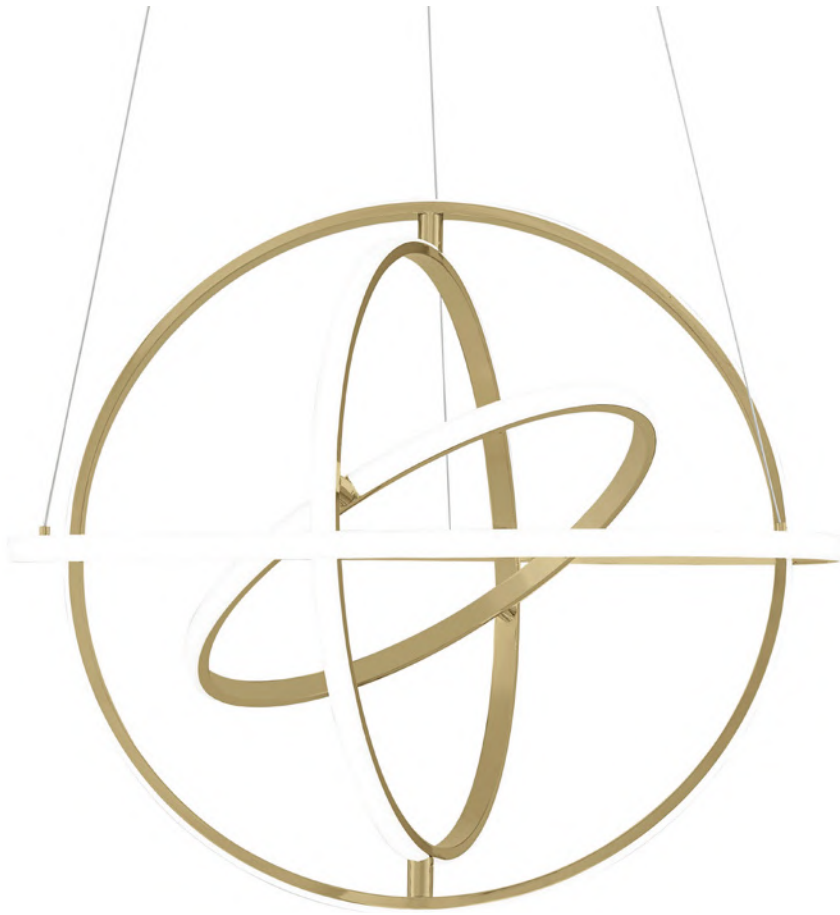

CH-010-G

OXFORD LED CHANDELIER // GOLD