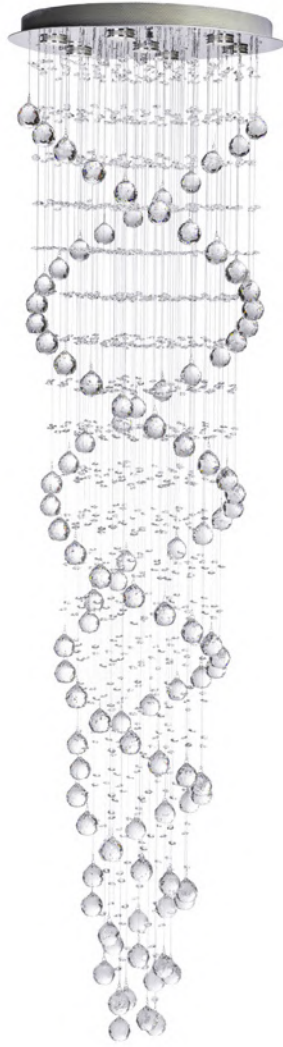

DOUBLE HELIX CHANDELIER // 7 LIGHT

Glass & Chrome Metal Finish

31 lbs

LED | GU10 Bulbs | 5 Watts | 7 Bulbs

4,000K | 3,150 Lumens

FLUSH LAMPS

FN-605

GRAND CRYSTAL WATERFALL
LARGE // 6 LIGHT