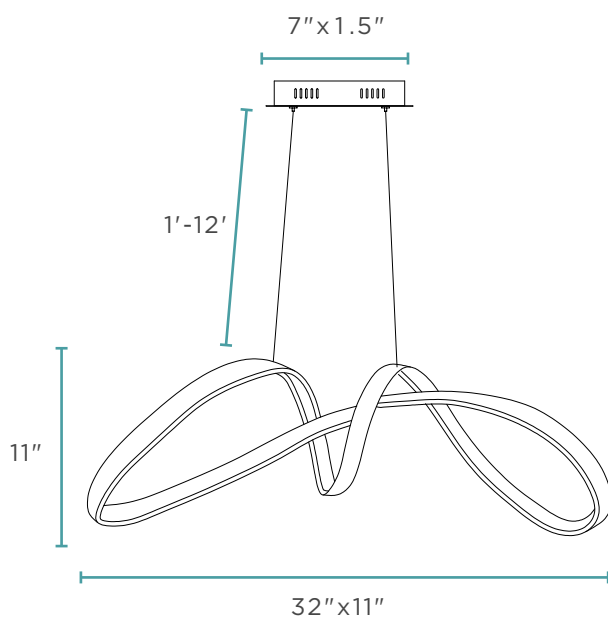

CHANDELIERS

CH-003-B

BUCHAREST LED CHANDELIER // BLACK

Aluminum & Silicone

10 lbs

LED | 32 Watts
4,000K | 2,880 Lumens