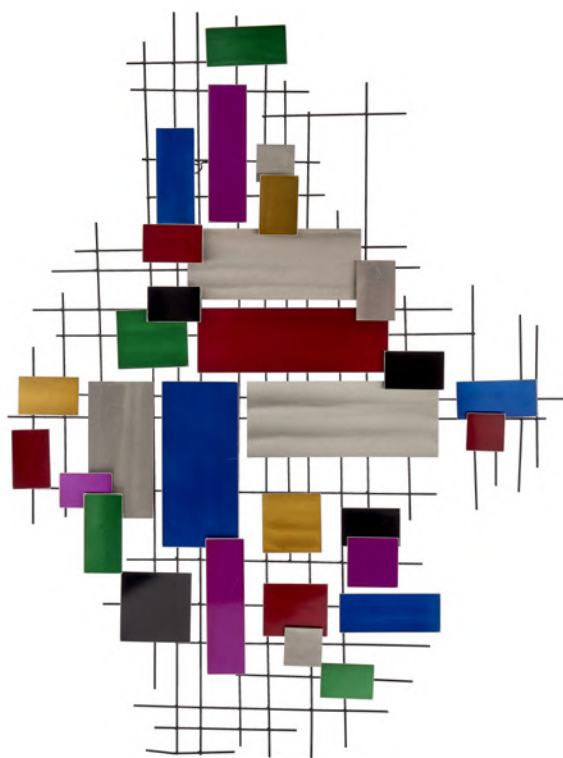

D481-MR/B
METALLIC RED

SAIL & BASE SCULPTURE // LARGE

MATERIAL
Resin & MDF

DIMENSIONS
(L X W X H)
Sculpture 20 x 6 x 40
Base 10 x 45 x 15

WEIGHT
Sculpture
24 lbs
Base
22 lbs

WALL ART

ABSTRACT ESCAPE WALL ART // MULTICOLOR // WALL-1