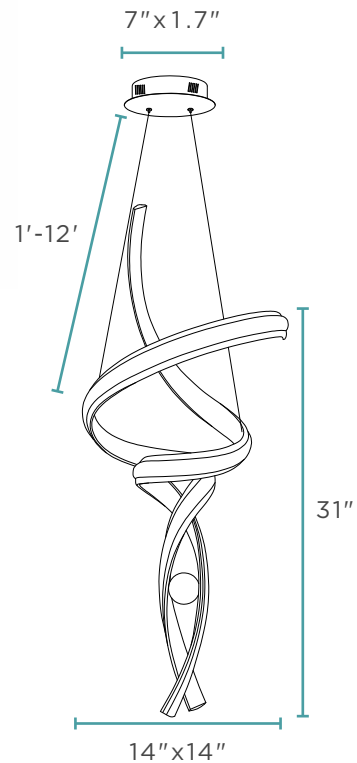

8 lbs

LED Strip | 30 Watts

4,000K | 2,700 Lumens

CH-001-B
HAMBURG LED CHANDELIER // BLACK

Aluminum & Silicone
8 lbs
LED Strip | 30 Watts
4,000K | 2,700 Lumens

CHANDELIERS

CH-002

MUNICH LED CHANDELIER // CHROME