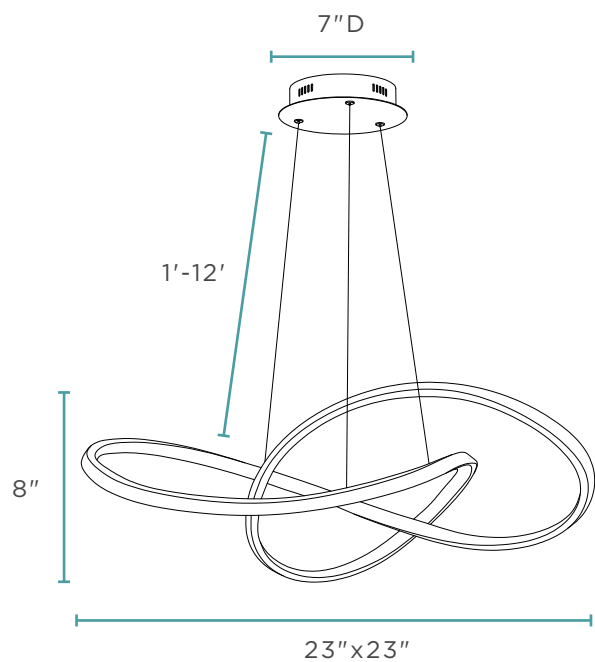

CHANDELIERS

CH-007-B SEVILLE LED CHANDELIER // BLACK

Aluminum & Silicone
10 lbs
LED Strip | 50 Watts
4,000K | 4,500 Lumens

CHANDELIERS

CH-008

EDINBURGH LED CHANDELIER // SANDY GOLD

Aluminum & Silicone
8 lbs
LED Strip | 30 Watts
4,000K | 2,700 Lumens