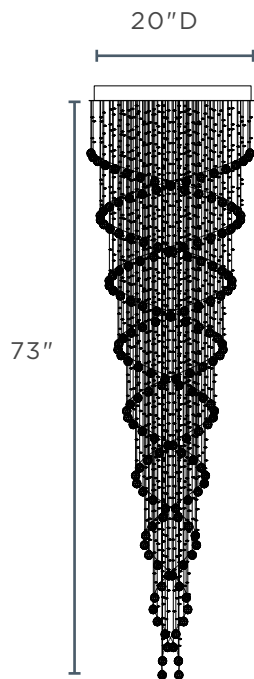

FN-1105

DOUBLE HELIX CHANDELIER // 7 LIGHT

Glass & Chrome Metal Finish

31 lbs

LED | GU10 Bulbs | 5 Watts | 7 Bulbs

4,000K | 3,150 Lumens