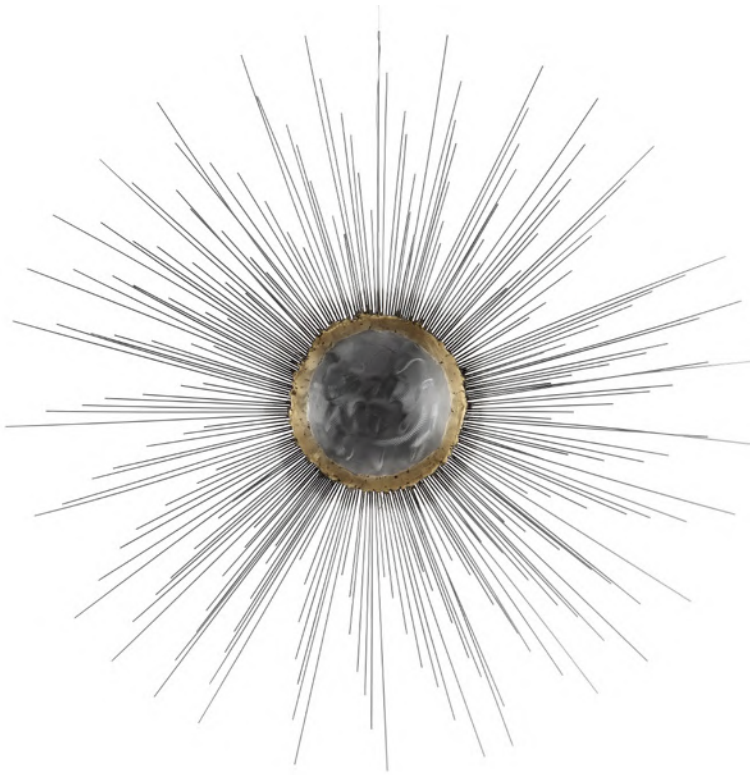

MATERIAL

Aluminum

DIMENSIONS

(L X W X H)

24" x 3.5" x 47.5"

WEIGHT

9 lbs

EXPLOSION WALL ART // SILVER // WALL-7