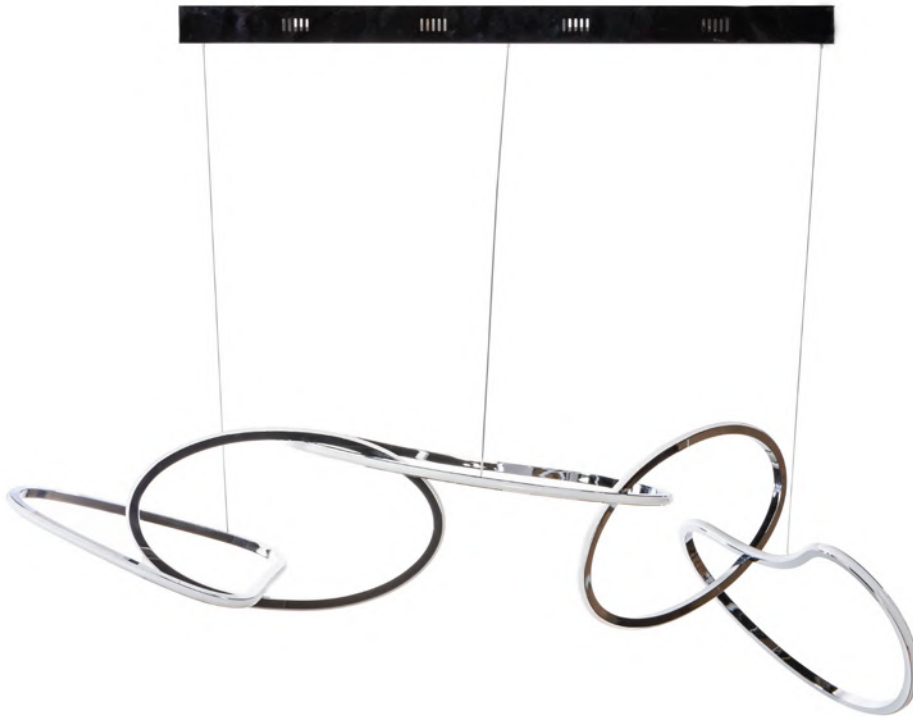

CH-1170

SEOUL LED HOOPS CHANDELIER // CHROME