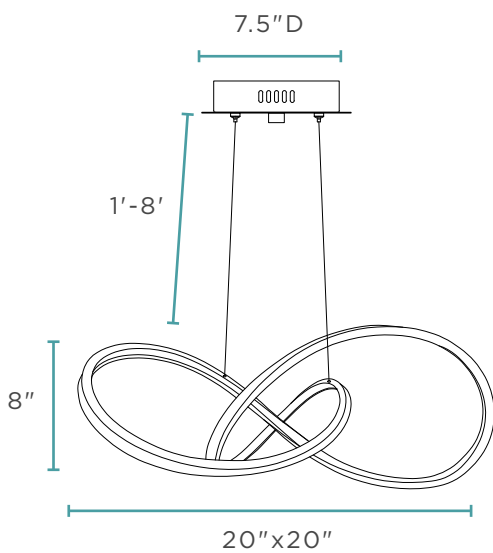

PL-00-5037

PRAGUE HORIZONTAL CHANDELIER // GOLD & CHROME

Aluminum & Silicone

7 lbs

LED Strip | 40 Watts

4,000K | 2,300 Lumens

CH-1155
KNOTTED LED CHANDELIER // CHROME

Aluminum & Silicone
6 lbs
LED Strip | 24 Watts
4,000K | 2,160 Lumens