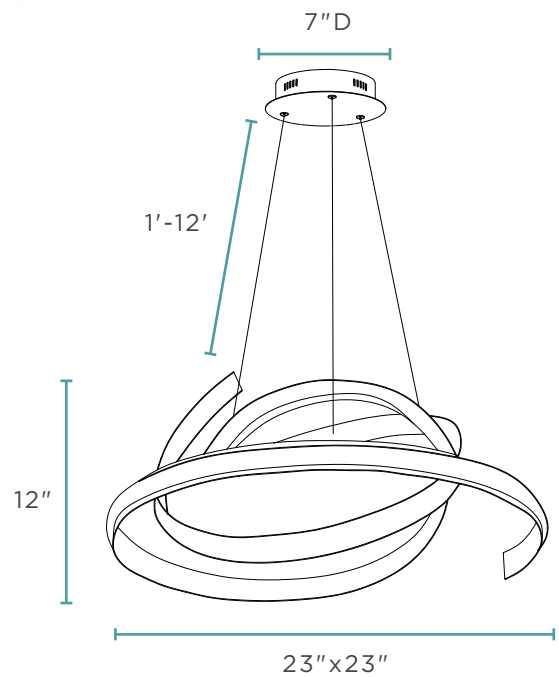

Aluminum & Silicone
10 lbs
LED Strip | 46 Watts
4,000K | 4,140 Lumens