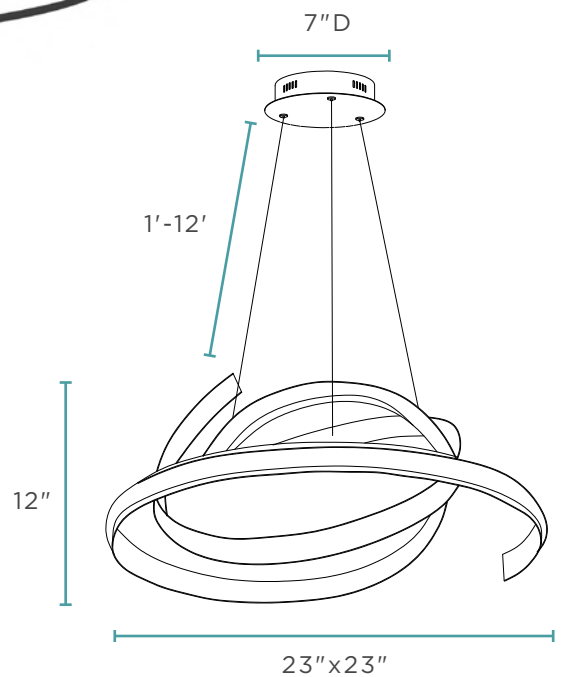

Aluminum & Silicone
10 lbs
LED Strip | 46 Watts
4,000K | 4,140 Lumens

CHANDELIERS

CH-005-B

OSLO LED CHANDELIER // BLACK

Aluminum & Silicone
10 lbs
LED Strip | 46 Watts
4,000K | 4,140 Lumens

CH-005-G

OSLO LED CHANDELIER // GOLD