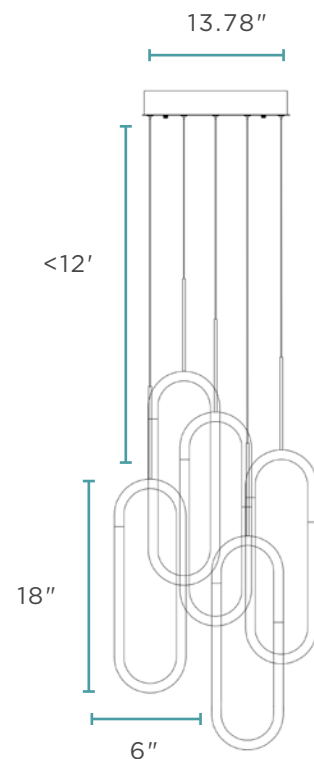

CH-0301-5C

LED FIVE CLIPS CHANDELIER // CHROME

Iron & Silicone

8 lbs

LED Strip | 45 Watts | 4,000K

2,900 Lumens | 5 Lights