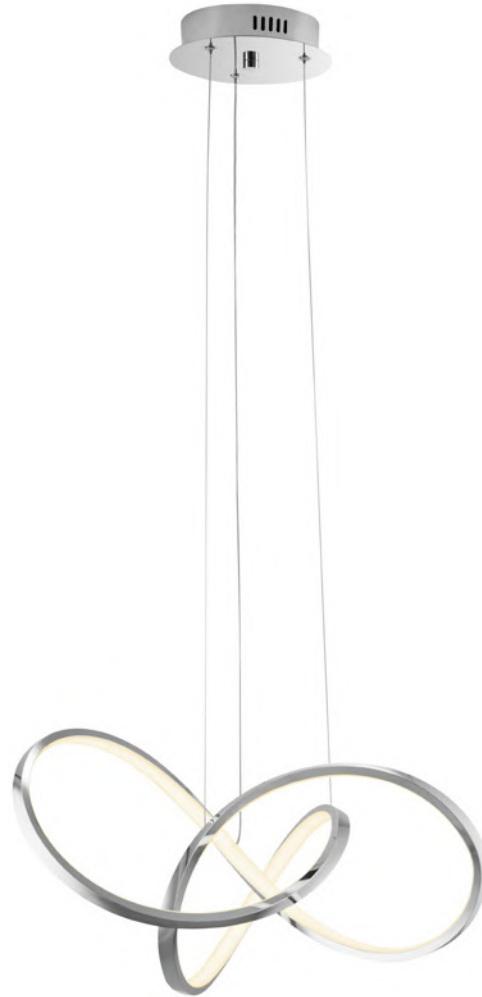

4,000K | 6,120 Lumens

CH-010-G

OXFORD LED CHANDELIER // GOLD

Aluminum & Silicone

8 lbs

LED Strip | 68 Watts

4,000K | 6,120 Lumens

CHANDELIERS

PL-00-5037

PRAGUE HORIZONTAL CHANDELIER // GOLD & CHROME

Aluminum & Silicone

7 lbs

LED Strip | 40 Watts

4,000K | 2,300 Lumens

CH-1155
KNOTTED LED CHANDELIER // CHROME

Aluminum & Silicone
6 lbs
LED Strip | 24 Watts
4,000K | 2,160 Lumens

CHANDELIERS

CH-1155-B KNOTTED LED CHANDELIER // BLACK

Aluminum & Silicone

6 lbs

LED Strip | 24 Watts
4,000K | 2,160 Lumens

CHANDELIERS

CH-1155-G

KNOTTED LED CHANDELIER // SANDY GOLD

Aluminum & Silicone
6 lbs
LED Strip | 24 Watts
4,000K | 2,160 Lumens

CHANDELIERS

CH-802-C

MAGNOLIA LED ADJUSTABLE CHANDELIER // CHROME

Aluminum & Silicone

15 lbs

LED Strip | 60 Watts
4,000K | 3,600 Lumens

CHANDELIERS