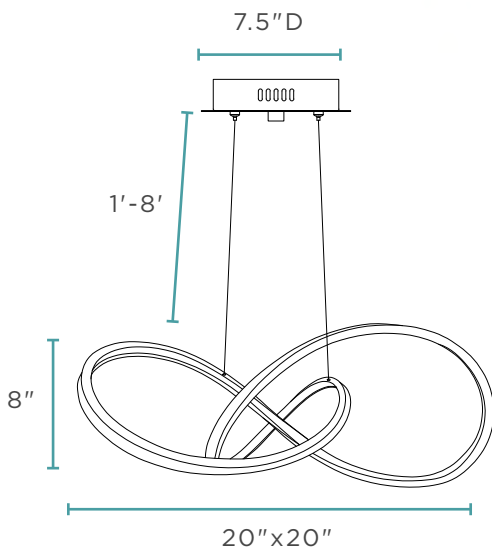

CHANDELIERS

CH-1155-B KNOTTED LED CHANDELIER // BLACK

Aluminum & Silicone

6 lbs

LED Strip | 24 Watts
4,000K | 2,160 Lumens

CHANDELIERS

CH-1155-G

KNOTTED LED CHANDELIER // SANDY GOLD