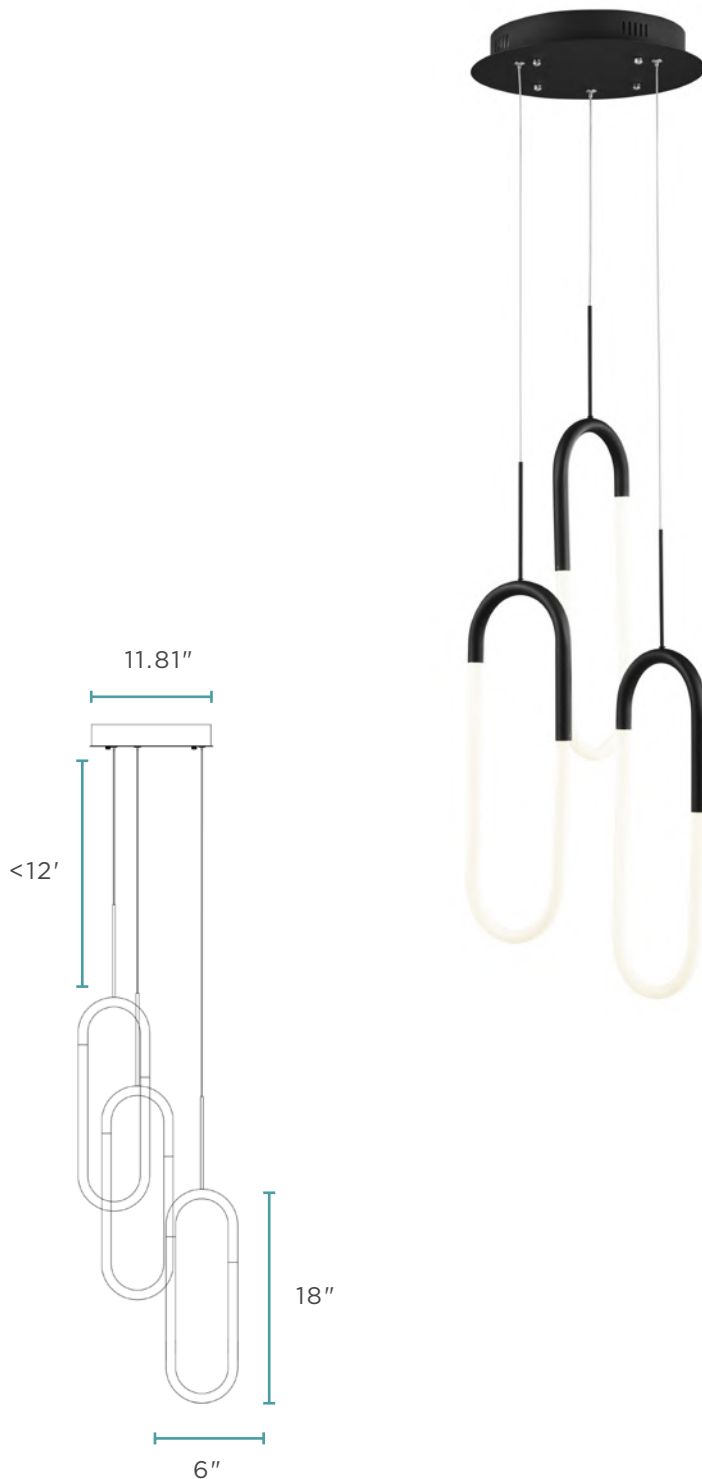

LED Strip | 60 Watts | 4,000K

3,480 Lumens

CHANDELIERS

CH-0201-5

ACRYLIC LACE 5 LIGHT CHANDELIER // CHROME

Stainless Steel, Iron, Acrylic

15 lbs

LED Strip | 18 Watts | 4,000K

2,400 Lumens

CHANDELIERS

CH-0201-6

ACRYLIC LACE 6 LIGHT CHANDELIER // CHROME

Stainless Steel, Iron, Acrylic
LED Strip | 25 Watts | 4,000K
2,378 Lumens

CHANDELIERS

CH-0301-3MB

LED THREE CLIPS CHANDELIER // MATTE BLACK

Iron & Silicone

6 lbs

LED Strip | 26 Watts | 4,000K

1,800 Lumens | 3 Lights

CHANDELIERS

CH-0301-3C

LED THREE CLIPS CHANDELIER // CHROME

Iron & Silicone