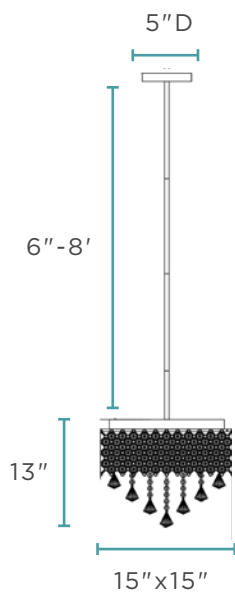

Stainless Steel, Iron, and Crystal

70 lbs

LED | GU10 | 8 Watts

4,000K | 3,240 Lumens

CHANDELIERS

FN-615-C

CINDERELLA CRYSTAL ROUND CHANDELIER // 9 LIGHT

*Extendable