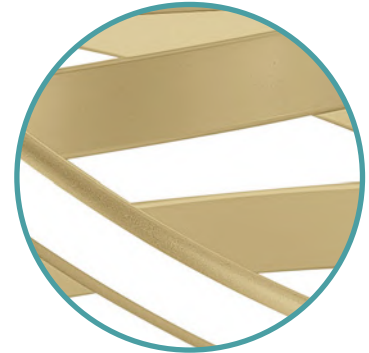

Aluminum & Silicone
10 lbs
LED Strip | 46 Watts
4,000K | 4,140 Lumens

CHANDELIERS

CH-005-B

OSLO LED CHANDELIER // BLACK

Aluminum & Silicone
10 lbs
LED Strip | 46 Watts
4,000K | 4,140 Lumens

CH-005-G

OSLO LED CHANDELIER // GOLD