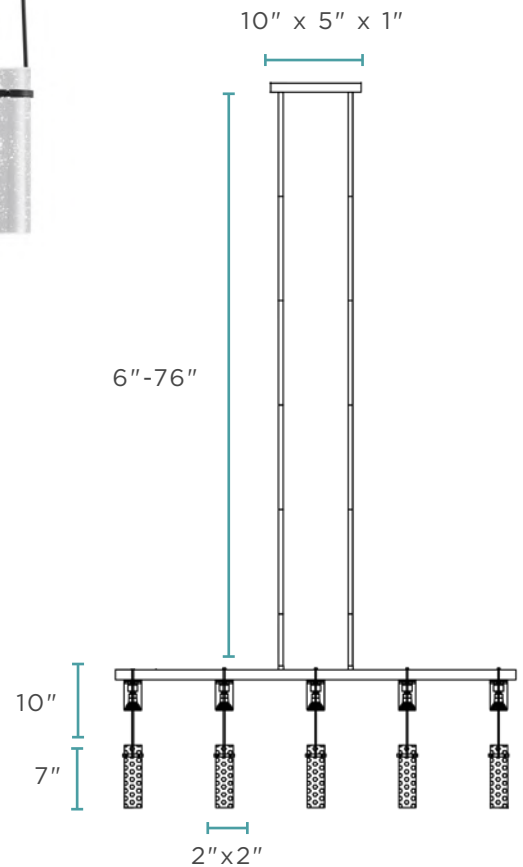

CHANDELIERS

CH-900-5MB

HARMONY 5 LIGHT CHANDELIER // MATTE BLACK

*Extendable, comes with 12' of cable & 5.5' of rod

Iron & Crystal

18.7 lbs

LED | GU10 Bulbs | 18 Watts

4,000K | 975 Lumens | 5 Bulbs