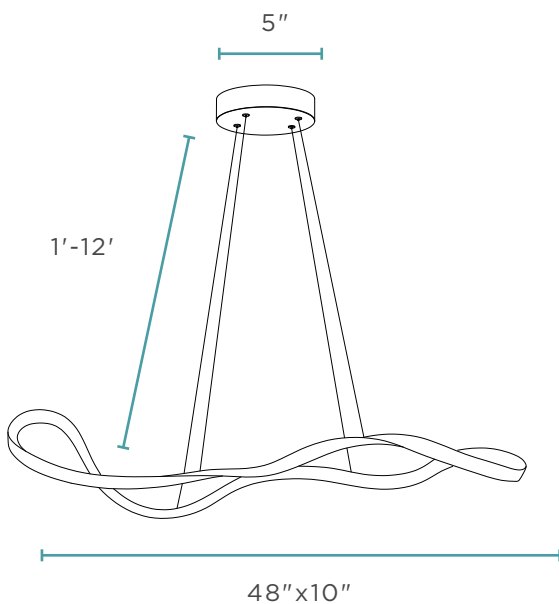

CH-014

XIAMEN LED CHANDELIER // CHROME

Aluminum & Silicone

10 lbs

LED Strip | 36 Watts | 4,000K

2,300 Lumens