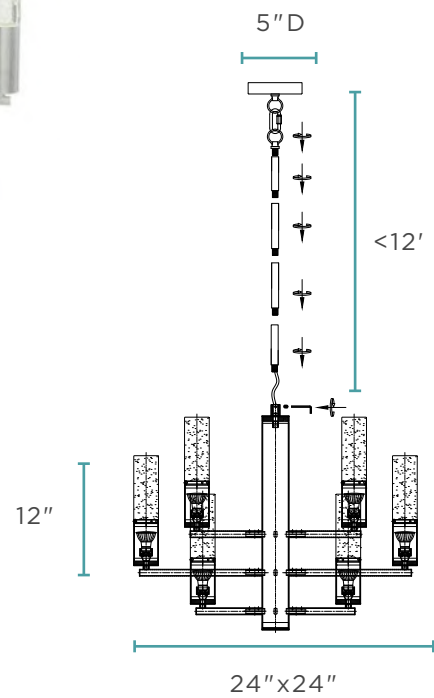

CHANDELIERS

CH-1101

LED RECTANGULAR CHANDELIER // 8 LIGHTS

*Extendable. Comes with 12 feet of cable & 5.5 feet of rod

Crystal and Silver Metal

24 lbs

LED Chips | 3 Watts | 16 Bulbs
4,000K | 1,800 Lumens

CH-1101-12C