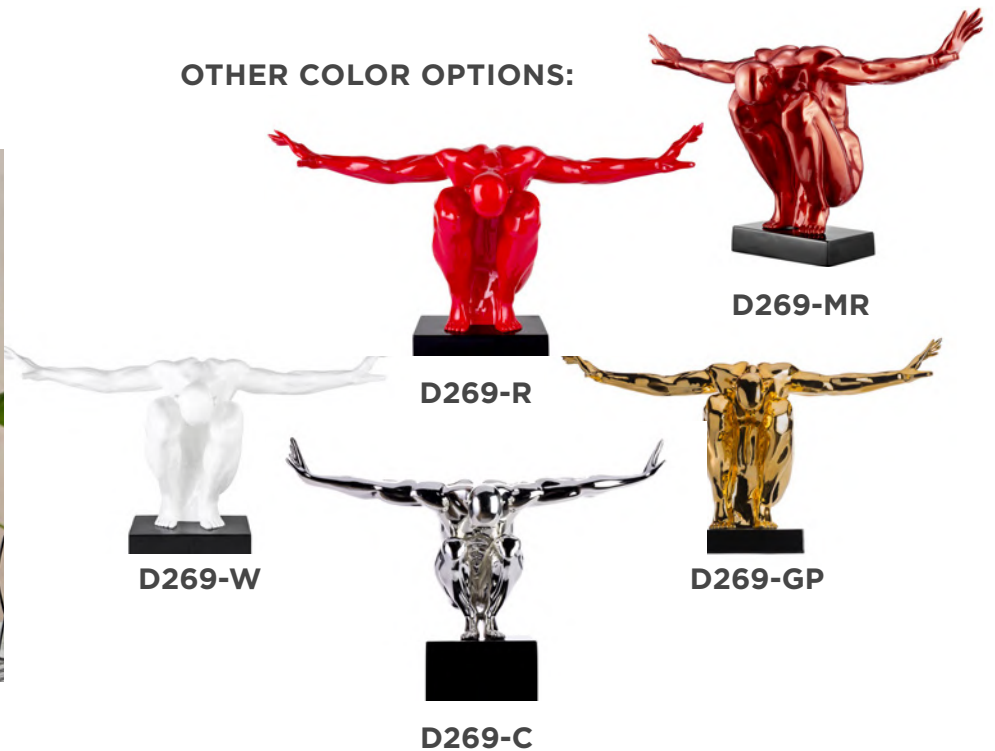

MATERIAL
Resin

DIMENSIONS (L X W X H)
Large: 7.5" x 2.5" x 13.7"
Small: 5.5" x 2" x 10"

WEIGHT
7 lbs

**SMALL SALUTING MAN RESIN SCULPTURE // CLEAR BLUE
D4532-CB**

MATERIAL
Resin

DIMENSIONS (L X W X H)
17 x 8 x 12.5

WEIGHT
10 lbs

SALUTING MAN SCULPTURE

D269-B

OTHER COLOR OPTIONS:

D269-W

D269-R

D269-C

D269-MR