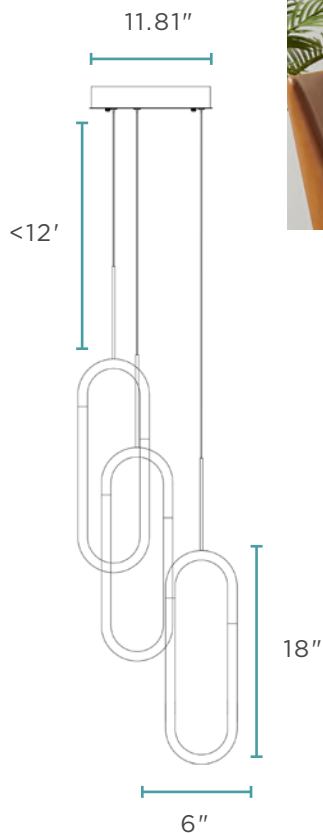

6 lbs

LED Strip | 26 Watts | 4,000K

1,800 Lumens | 3 Lights

CHANDELIERS

CH-0301-3SG

LED THREE CLIPS CHANDELIER // SANDY GOLD

Iron & Silicone

6 lbs