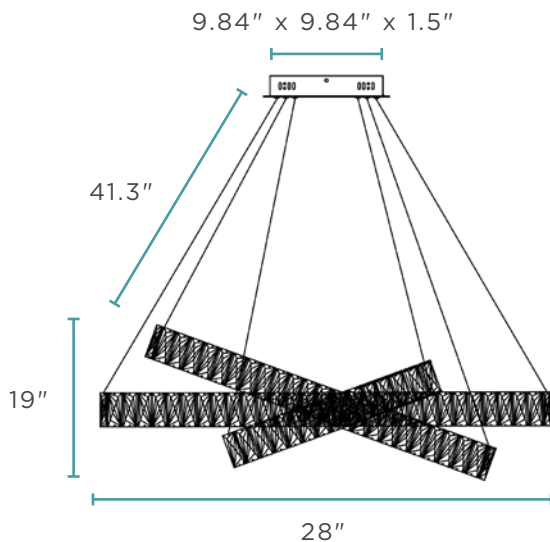

LED Strip | 96 Watts
4,000K | 4,800 Lumens

Two oval rings, adjustable

Medium Ring Size: 31.5" x 20"

Small Ring Size: 19" x 9.5"

CHANDELIERS

CH-415

CRYSTAL ELEGANCE LED CHANDELIER // 3 OVALS

Crystal & Chrome Metal Finish

51 lbs

LED Strip | 170 Watts
4,000K | 8,500 Lumens

Three oval rings, adjustable
Large Ring Size: 41" x 28"
Medium Ring Size: 31.5" x 20"
Small Ring Size: 19" x 9.5"

CHANDELIERS

CH-415-RE

CRYSTAL ELEGANCE LED CHANDELIER // 3 RECTANGLES

Iron & Stainless Steel

59.5 lbs

LED Strip | 150 Watts
4,000K | 9,000 Lumens

Three rectangle rings, adjustable

Large Ring Size: 41.3"D

Medium Ring Size: 31.5"D

Small Ring Size: 19"D

CHANDELIERS