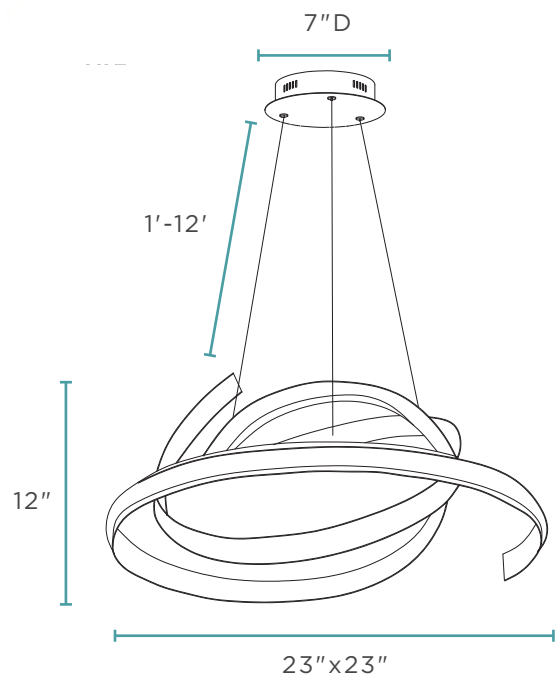

Aluminum & Silicone

10 lbs

LED Strip | 46 Watts
4,000K | 4,140 Lumens