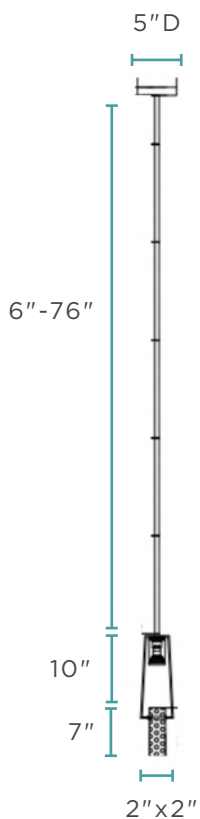

Iron & Crystal

6 lbs

LED | GU10 Bulb | 5 Watts
4,000K | 450 Lumens | 1 Bulb