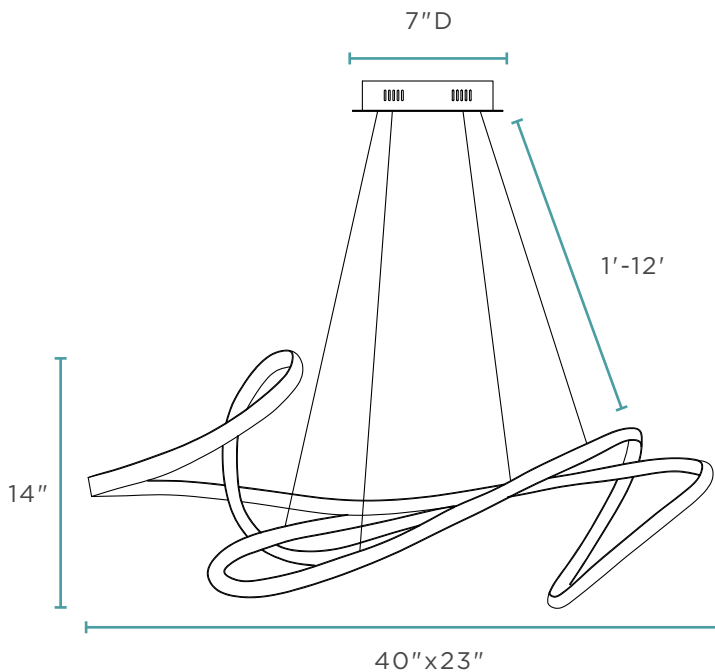

MOSCOW LED CHANDELIER // BLACK

Aluminum & Silicone

10 lbs

LED Strip | 60 Watts

4,000K | 5,400 Lumens

CHANDELIERS

CH-006-W

MOSCOW LED CHANDELIER // WHITE