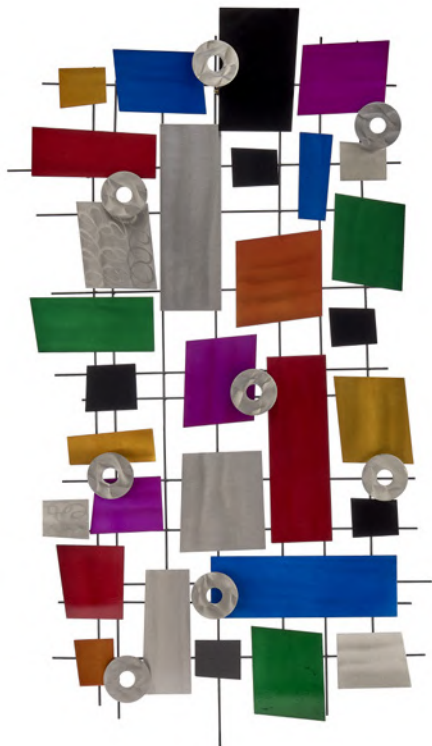

MATERIAL
Aluminum

DIMENSIONS
(L X W X H)
29.5" x 2" x 43"

WEIGHT
6 lbs

WALL ART

NATURAL SHAPES WALL ART // MULTICOLOR // WALL-9

MATERIAL
Aluminum

DIMENSIONS
(L X W X H)
48" x 3.2" x 26"

WEIGHT
9 lbs