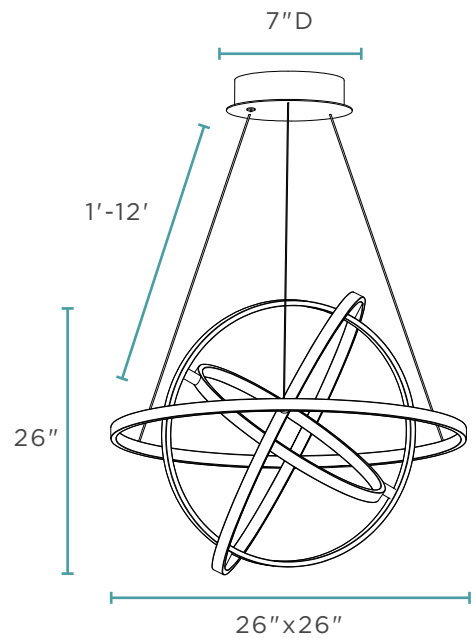

Aluminum & Silicone
8 lbs
LED Strip | 68 Watts
4,000K | 6,120 Lumens