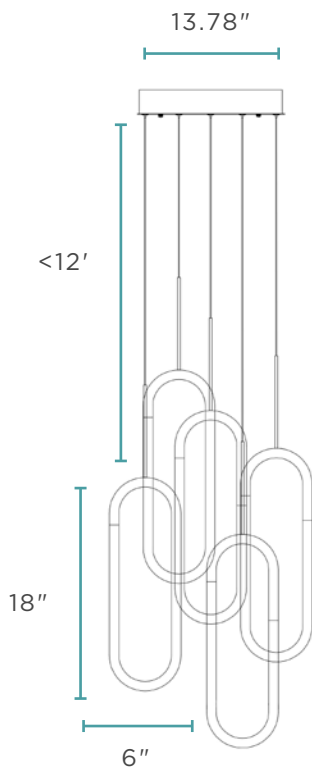

CHANDELIERS

CH-0301-5MB

LED FIVE CLIPS CHANDELIER // MATTE BLACK

Iron & Silicone

8 lbs

LED Strip | 35 Watts | 4,000K

2,200 Lumens | 5 Lights