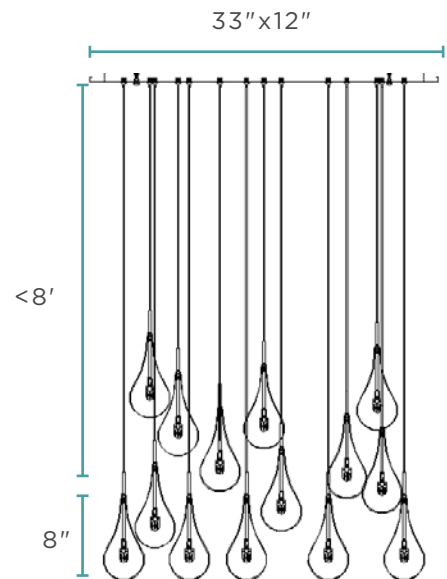

Glass & Chrome Metal Finish
20 lbs
LED | G4 Bulbs | 2 Watts
4,000K | 2,800 Lumens | 14 Bulbs