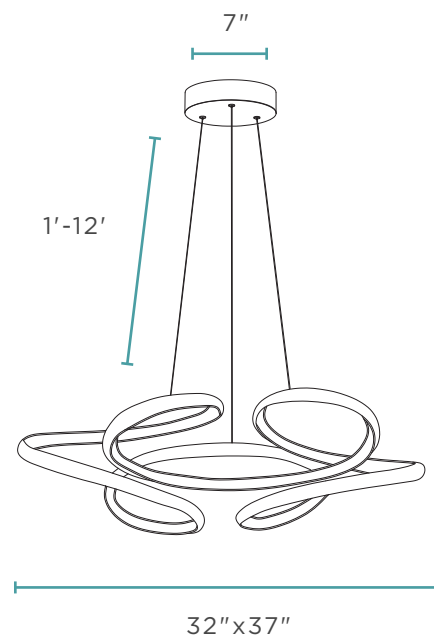

2,300 Lumens

CHANDELIERS

CH-013 SUZHOU LED CHANDELIER // CHROME

Aluminum & Silicone

10 lbs

LED | LED Strip | 4,000K

35 Watts | 2,300 Lumens

CH-014