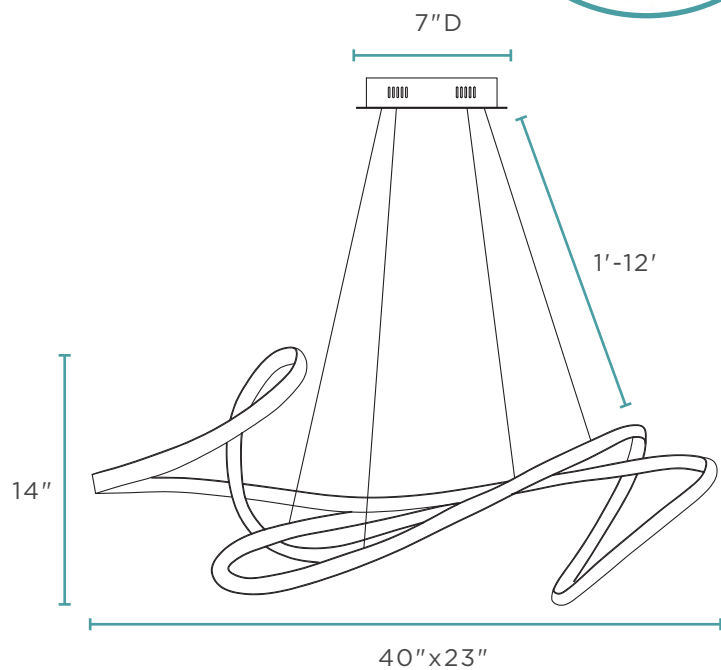

10 lbs

LED Strip | 46 Watts
4,000K | 4,140 Lumens

CHANDELIERS

CH-006

MOSCOW LED CHANDELIER // CHROME

Aluminum & Silicone
10 lbs
LED Strip | 60 Watts
4,000K | 5,400 Lumens

CHANDELIERS

CH-006-B