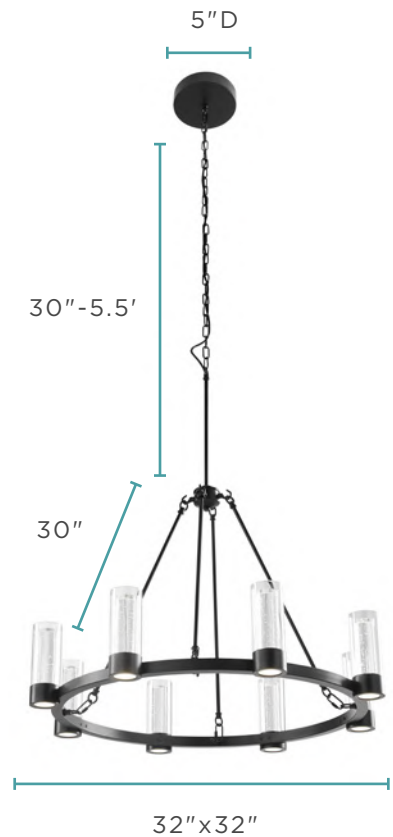

29 lbs

LED Chips | 48 Watts

4,000K | 2,400 Lumens | 8 Bulbs

CHANDELIERS

CH-1101-8MB

VICTORY 8 LIGHT CHANDELIER // MATTE BLACK

Stainless Steel, Iron, and Crystal

29 lbs