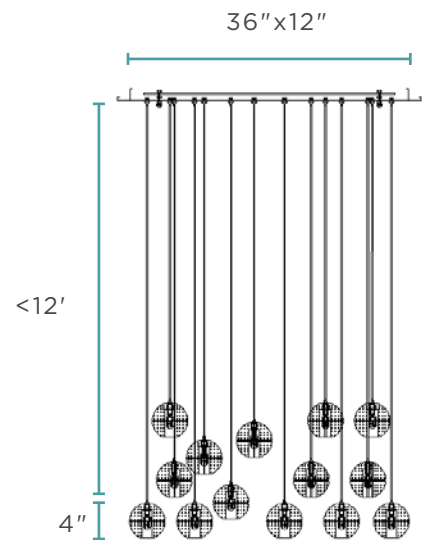

Crystal & Chrome Metal Finish
50 lbs
LED | G9 Bulbs | 3 Watts
4,000K | 3,780 Lumens | 14 Bulbs