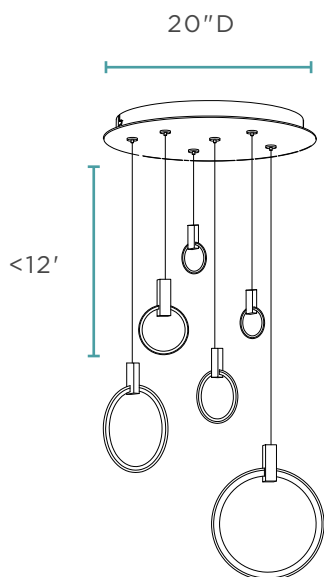

LED Chips | 48 Watts

4,000K | 2,400 Lumens | 8 Bulbs

CH-1170

SEOUL LED HOOPS CHANDELIER // CHROME

Aluminum & Silicone & Iron
15 lbs
LED Strip | 54 Watts | 4,000K
3,250 Lumens

CHANDELIERS

CH-1172

HONG KONG LED CIRCULAR CHANDELIER // CHROME