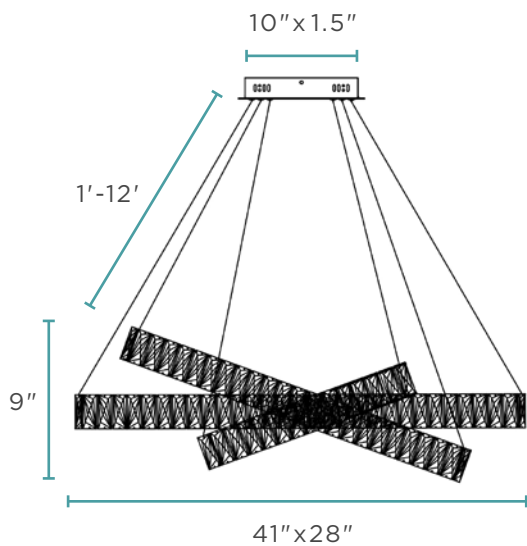

Stainless Steel, Iron, and Crystal

35 lbs

LED Strip | 50 Watts

4,000K | 2,700 Lumens

CH-414

CRYSTAL ELEGANCE LED CHANDELIER // 2 OVALS

Crystal & Chrome Metal Finish

25 lbs

LED Strip | 96 Watts
4,000K | 4,800 Lumens

Two oval rings, adjustable

Medium Ring Size: 31.5" x 20"

Small Ring Size: 19" x 9.5"

CHANDELIERS

CH-415

CRYSTAL ELEGANCE LED CHANDELIER // 3 OVALS

Crystal & Chrome Metal Finish

51 lbs

LED Strip | 170 Watts
4,000K | 8,500 Lumens

Three oval rings, adjustable
Large Ring Size: 41" x 28"
Medium Ring Size: 31.5" x 20"
Small Ring Size: 19" x 9.5"

CHANDELIERS

CH-415-RE

CRYSTAL ELEGANCE LED CHANDELIER // 3 RECTANGLES