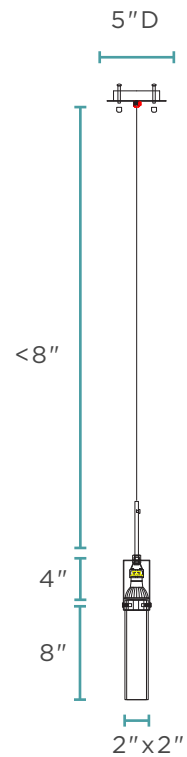

Crystal & Chrome Metal Finish
5 lbs
LED | GU10 Bulb | 3 Watts
4,000K | 270 Lumens | 1 Bulb