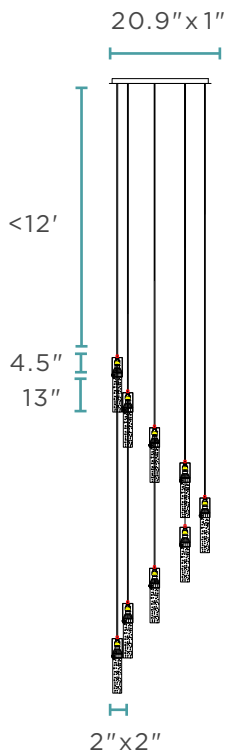

CHANDELIERS

FN-1260-9

SPARKLING NIGHT CYLINDER // 9 LIGHT

Acrylic & Chrome Metal Finish

34 lbs

LED | GU10 Bulbs | 3 Watts | 9 Bulbs
4,000K | 2,430 Lumens