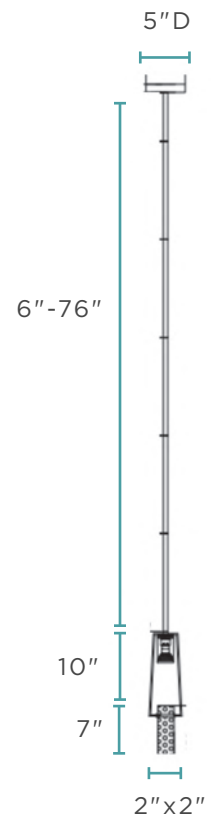

PL-900-1C HARMONY SINGLE PENDANT // CHROME

*Extendable, comes with 12' of cable & 5.5' of rod

Iron & Crystal

6 lbs

LED | GU10 Bulb | 5 Watts
4,000K | 450 Lumens | 1 Bulb

CHANDELIERS

PL-900-1MB

HARMONY SINGLE PENDANT // MATTE BLACK

*Extendable, comes with 12' of cable & 5.5' of rod

Iron & Crystal

6 lbs

LED | GU10 Bulb | 5 Watts
4,000K | 450 Lumens | 1 Bulb

CHANDELIERS

CH-900-3C

HARMONY 3 LIGHT CHANDELIER // CHROME

*Extendable, comes with 12' of cable & 5.5' of rod