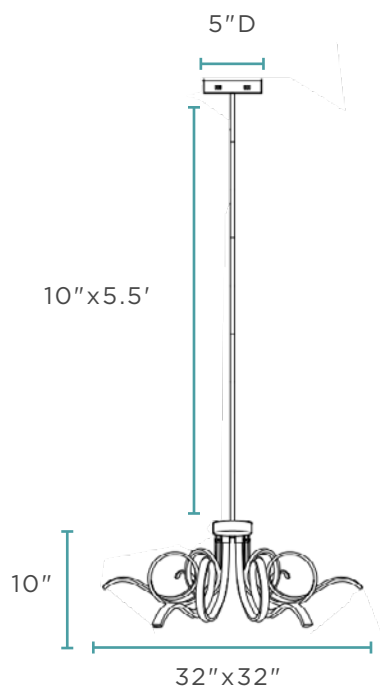

CHANDELIERS

CH-802-C

MAGNOLIA LED ADJUSTABLE CHANDELIER // CHROME

Aluminum & Silicone

15 lbs

LED Strip | 60 Watts
4,000K | 3,600 Lumens