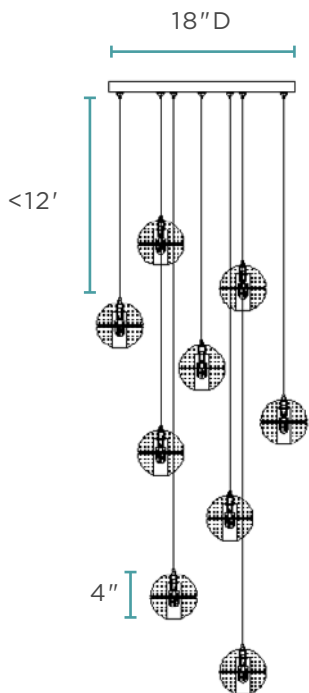

LED FIVE CLIPS CHANDELIER // SANDY GOLD

Iron & Silicone

8 lbs

LED Strip | 35 Watts | 4,000K

2,200 Lumens | 5 Lights

CHANDELIERS

FL-709

SPARKLING SPHERES CHANDELIER // 9 LIGHT