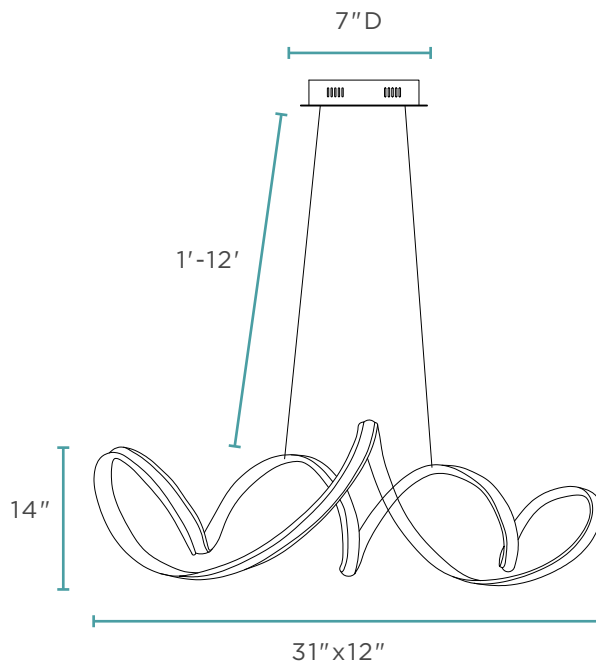

CHANDELIERS

CH-007 SEVILLE LED CHANDELIER // CHROME

Aluminum & Silicone
10 lbs
LED Strip | 50 Watts
4,000K | 4,500 Lumens