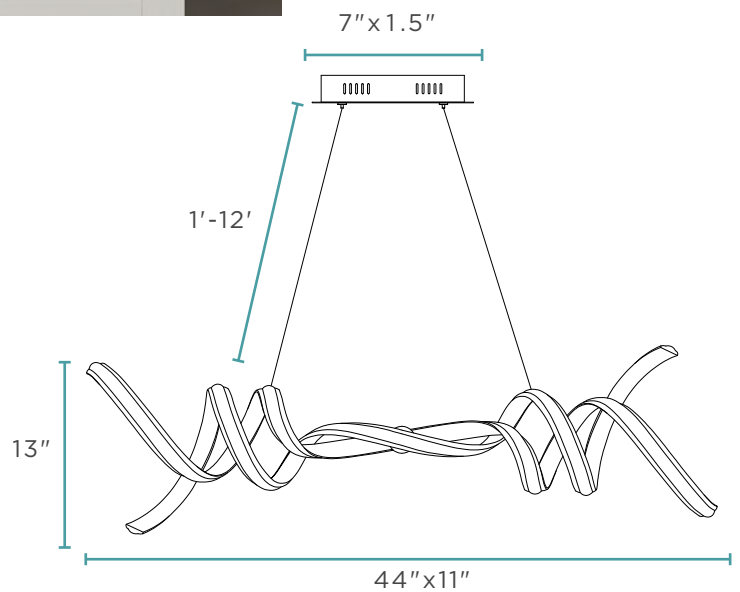

Aluminum & Silicone

10 lbs

LED Strip | 45 Watts
4,000K | 4,050 Lumens

CHANDELIERS

CH-002-G

MUNICH LED CHANDELIER // SANDY GOLD

Aluminum & Silicone
10 lbs
LED Strip | 45 Watts
4,000K | 4,050 Lumens

CHANDELIERS