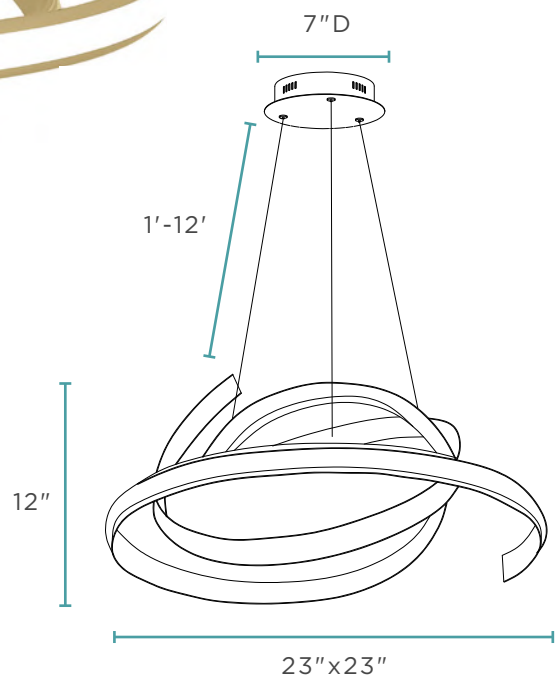

Aluminum & Silicone

10 lbs

LED Strip | 46 Watts

4,000K | 4,140 Lumens