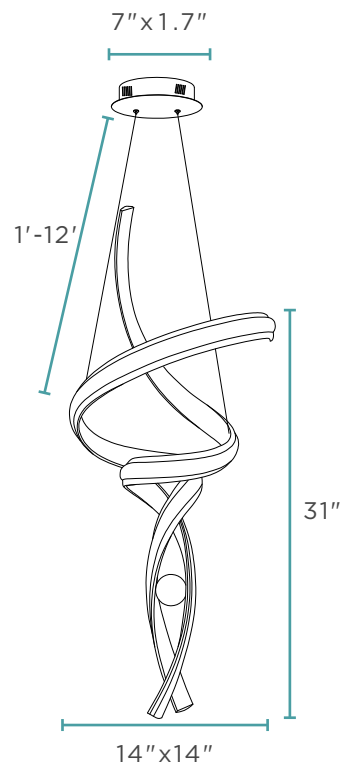

Aluminum & Silicone

8 lbs

LED Strip | 30 Watts

4,000K | 2,700 Lumens