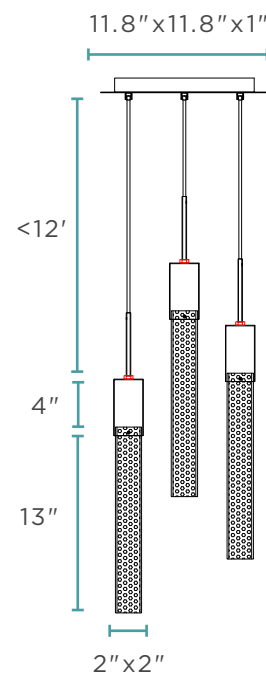

LED | GU10 | 9 Watts

4,000K | 810 Lumens | 3 Bulbs

CHANDELIERS

FN-1133-5

SPARKLING NIGHT // XL- 5 LIGHT

Crystal & Chrome Metal Finish

26 lbs

LED | GU10 Bulbs | 3 Watts | 5 Bulbs
4,000K | 1,350 Lumens