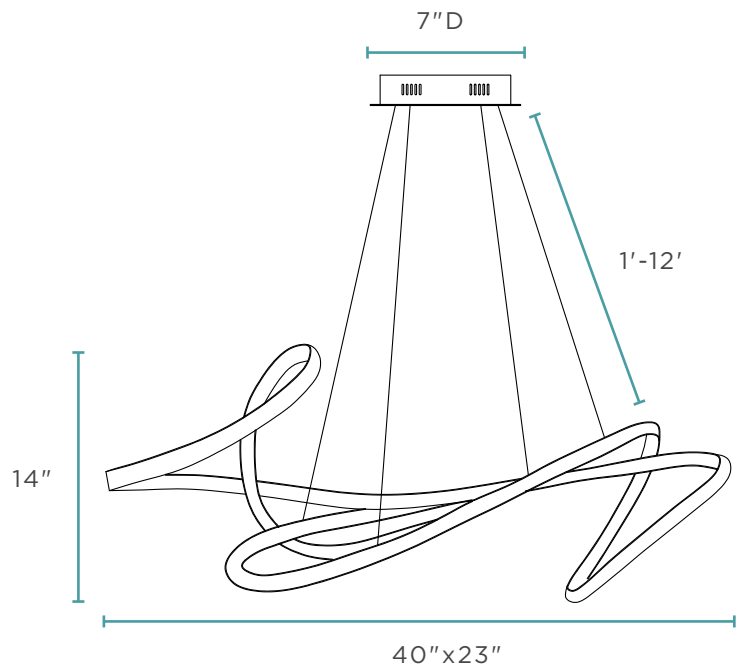

MOSCOW LED CHANDELIER // BLACK

Aluminum & Silicone

10 lbs

LED Strip | 60 Watts

4,000K | 5,400 Lumens

CHANDELIERS

CH-006-W

MOSCOW LED CHANDELIER // WHITE