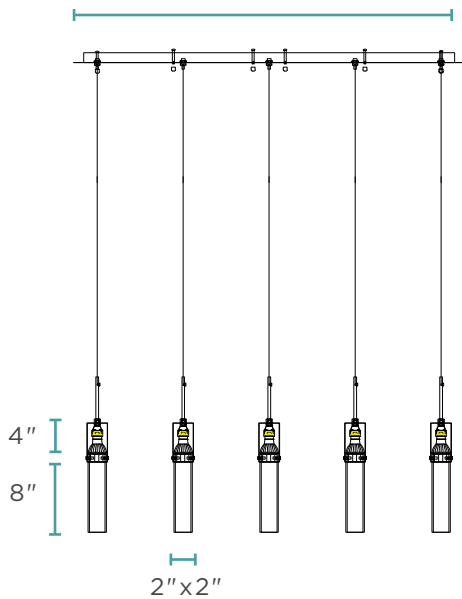

Acrylic & Chrome Metal Finish

45 lbs

LED | GU10 Bulbs | 3 Watts

4,000K | 3,510 Lumens | 13 Bulbs

CHANDELIERS

FN-1133

SPARKLING NIGHT CHANDELIER // 5 LIGHT

40"x5"