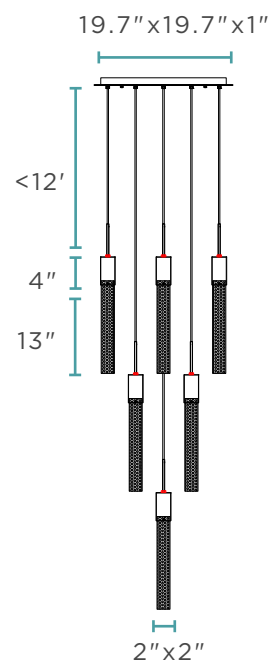

SPARKLING NIGHT // XL- 13 LIGHT

Crystal & Chrome Metal Finish

57 lbs

LED | GU10 Bulbs | 3 Watts | 13 Bulbs

4,000K | 3,510 Lumens

FN-1133-25

SPARKLING NIGHT // XL- 25 LIGHT

Crystal & Chrome Metal Finish