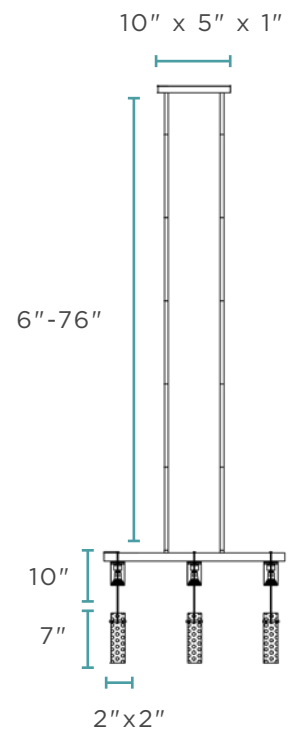

CHANDELIERS

CH-900-3C

HARMONY 3 LIGHT CHANDELIER // CHROME

*Extendable, comes with 12' of cable & 5.5' of rod

Iron & Crystal

13 lbs

LED | GU10 Bulbs | 11 Watts

4,000K | 585 Lumens | 3 Bulbs