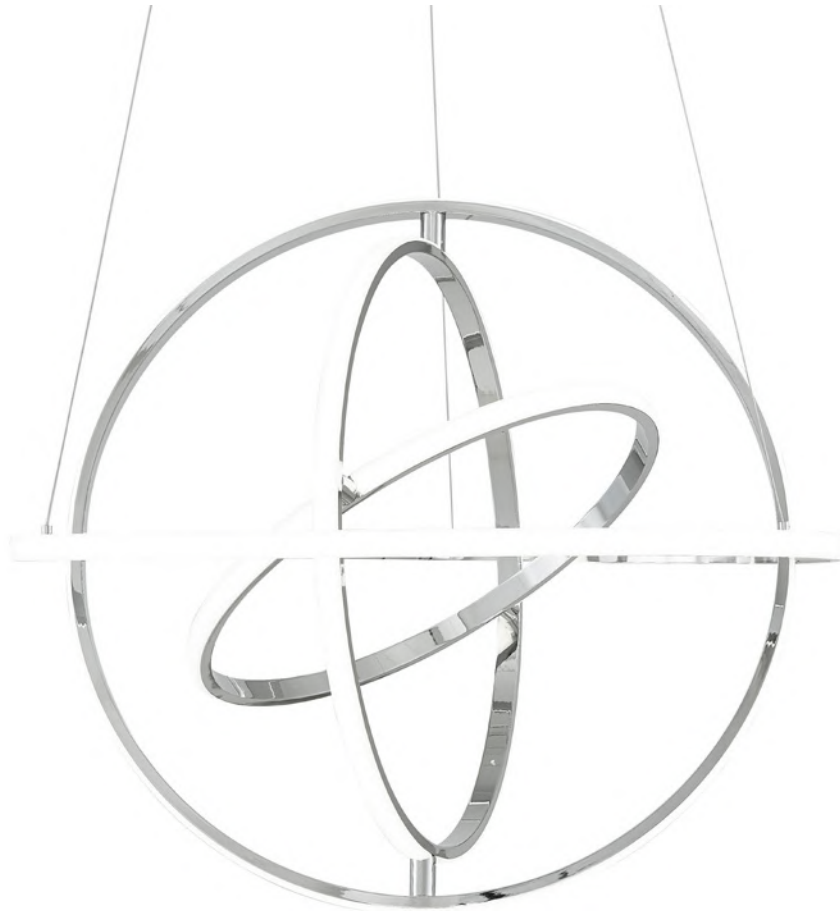

CH-010
OXFORD LED CHANDELIER // CHROME