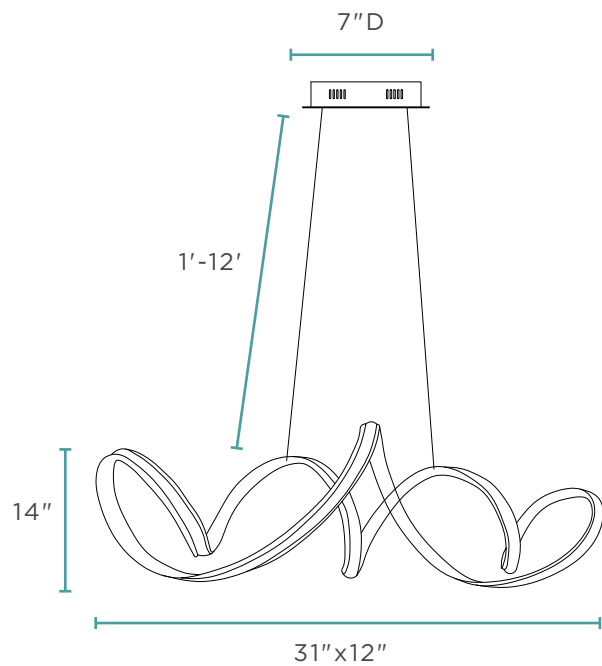

Aluminum & Silicone
10 lbs
LED Strip | 50 Watts
4,000K | 4,500 Lumens