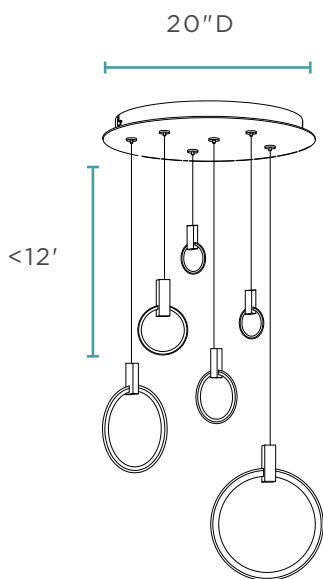

Aluminum & Silicone & Iron

15 lbs

LED Strip | 60 Watts | 4,000K

3,480 Lumens

CH-1172-B

HONG KONG LED CHANDELIER // BLACK

Aluminum & Silicone & Iron

15 lbs