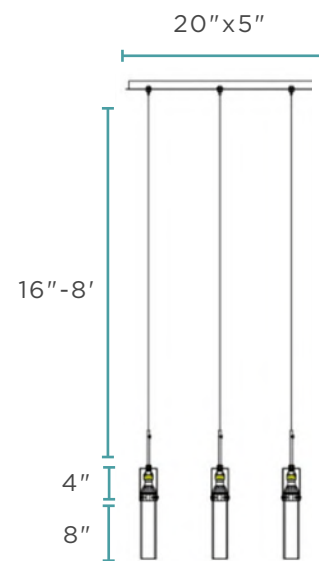

FN-1112

SPARKLING NIGHT CHANDELIER // 3 LIGHT

Stainless Steel, Iron, and Crystal

12 lbs

LED | GU10 | 9 Watts

4,000K | 810 Lumens | 3 Bulbs