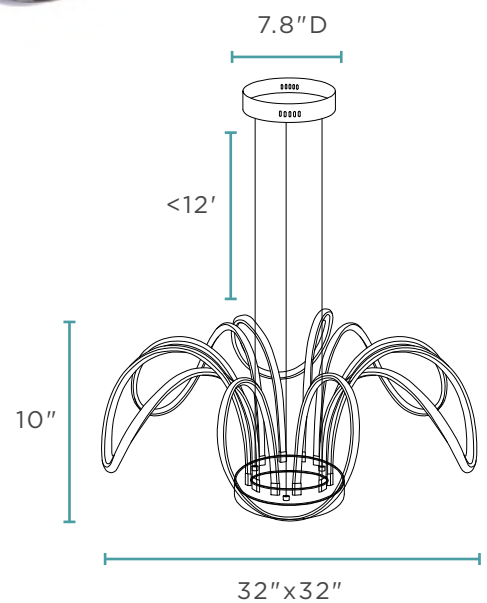

Aluminum & Silicone
15 lbs
LED Strip | 60 Watts
4,000K | 3,600 Lumens

CH-801

LED FLOWER CHANDELIER // CHROME

Iron, Aluminum, Silicone

15 lbs

LED Strip | 4,000K | 5,400 Lumens

**also available as a flush*

FLUSH LAMPS

FL-801

LED FLOWER FLUSH MOUNT // CHROME

MATERIAL

Iron, Aluminum, Silicone

DIMENSIONS
(L X W X H)

32 x 32 x 10

WEIGHT

15 lbs