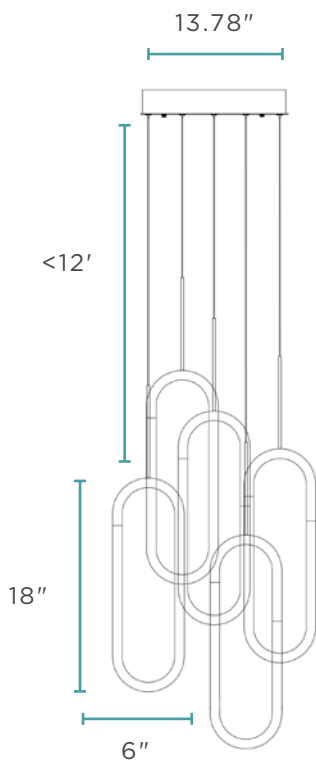

CH-0301-5SG

LED FIVE CLIPS CHANDELIER // SANDY GOLD

Iron & Silicone

8 lbs

LED Strip | 35 Watts | 4,000K

2,200 Lumens | 5 Lights