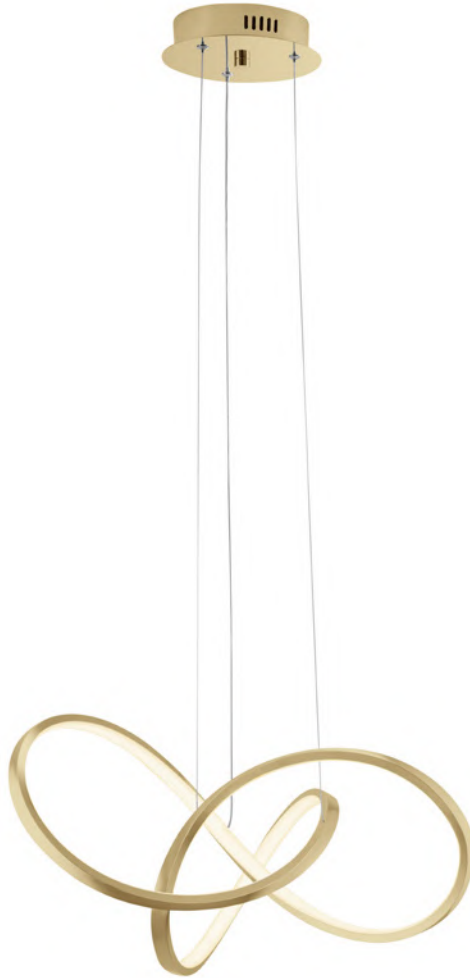

PL-00-5037

PRAGUE HORIZONTAL CHANDELIER // GOLD & CHROME

Aluminum & Silicone

7 lbs

LED Strip | 40 Watts

4,000K | 2,300 Lumens

CH-1155
KNOTTED LED CHANDELIER // CHROME

Aluminum & Silicone
6 lbs
LED Strip | 24 Watts
4,000K | 2,160 Lumens

CHANDELIERS

CH-1155-B KNOTTED LED CHANDELIER // BLACK

Aluminum & Silicone

6 lbs

LED Strip | 24 Watts
4,000K | 2,160 Lumens

CHANDELIERS

CH-1155-G

KNOTTED LED CHANDELIER // SANDY GOLD

Aluminum & Silicone
6 lbs
LED Strip | 24 Watts
4,000K | 2,160 Lumens

CHANDELIERS

CH-802-C

MAGNOLIA LED ADJUSTABLE CHANDELIER // CHROME

Aluminum & Silicone

15 lbs

LED Strip | 60 Watts
4,000K | 3,600 Lumens

CHANDELIERS