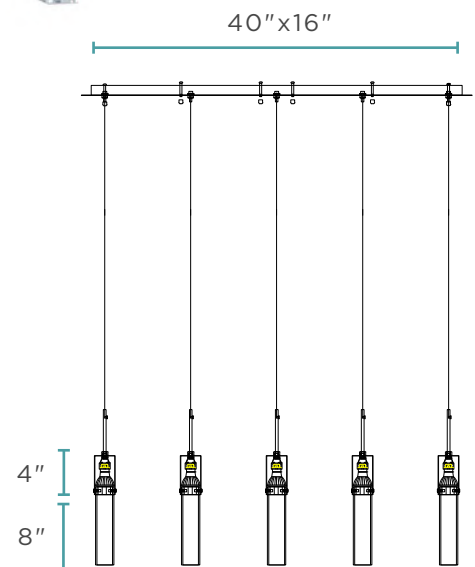

Crystal & Chrome Metal Finish
60 lbs
LED | GU10 Bulbs | 3 Watts
4,000K | 4,050 Lumens | 15 Bulbs