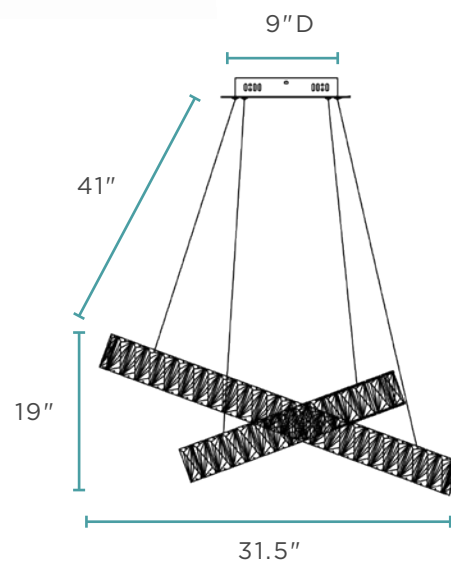

Iron & Stainless Steel

59.5 lbs

LED Strip | 150 Watts
4,000K | 9,000 Lumens

Three rectangle rings, adjustable

Large Ring Size: 41.3"D

Medium Ring Size: 31.5"D

Small Ring Size: 19"D

CHANDELIERS

CH-415-RO

CRYSTAL ELEGANCE LED CHANDELIER // 3 RINGS

Iron & Stainless Steel

59 lbs

LED Strip | 150 Watts
4,000K | 9,000 Lumens

Three rings, adjustable
Large Ring Size: 41.3" x 27.95"
Medium Ring Size: 18.6" x 22.75"
Small Ring Size: 9.3" x 7"