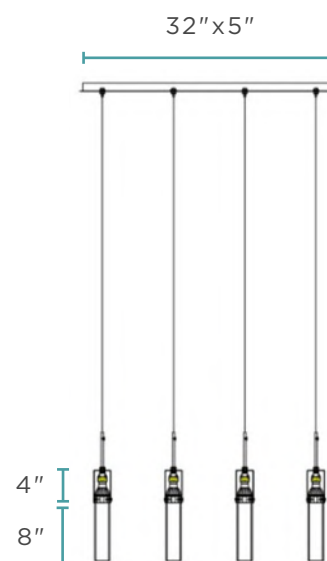

Crystal & Chrome Metal Finish

18 lbs

LED | GU10 Bulbs | 5 Watts

4,000K | 1,080 Lumens | 4 Bulbs