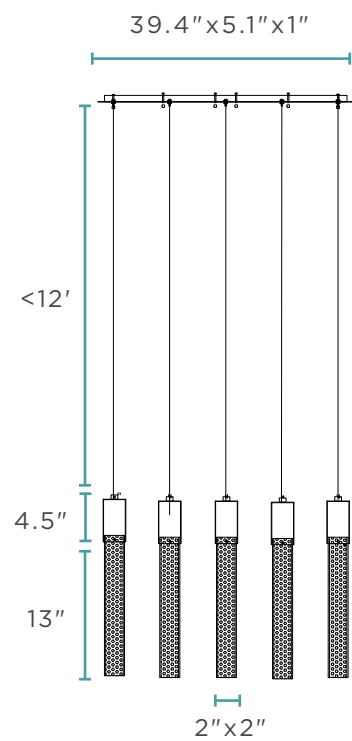

LED | GU10 Bulbs | 3 Watts | 3 Bulbs
4,000K | 810 Lumens

FN-1260-5

SPARKLING NIGHT CYLINDER // 5 LIGHT

Acrylic & Chrome Metal Finish

15 lbs

LED | GU10 Bulbs | 3 Watts | 5 Bulbs

4,000K | 1,350 Lumens

CHANDELIERS