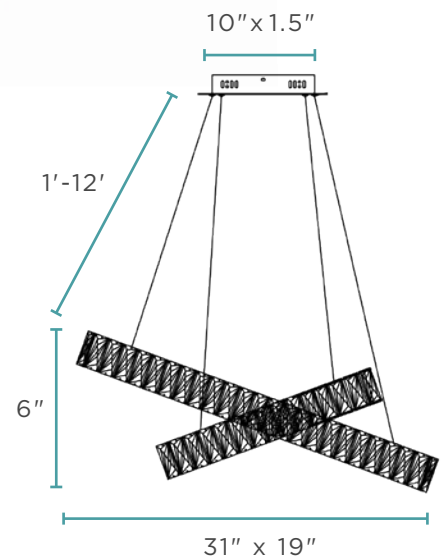

Stainless Steel, Iron, and Crystal

35 lbs

LED Strip | 50 Watts

4,000K | 2,700 Lumens

CH-414

CRYSTAL ELEGANCE LED CHANDELIER // 2 OVALS

Crystal & Chrome Metal Finish

25 lbs

LED Strip | 96 Watts
4,000K | 4,800 Lumens

Two oval rings, adjustable

Medium Ring Size: 31.5" x 20"

Small Ring Size: 19" x 9.5"

CHANDELIERS

CH-415

CRYSTAL ELEGANCE LED CHANDELIER // 3 OVALS

Crystal & Chrome Metal Finish