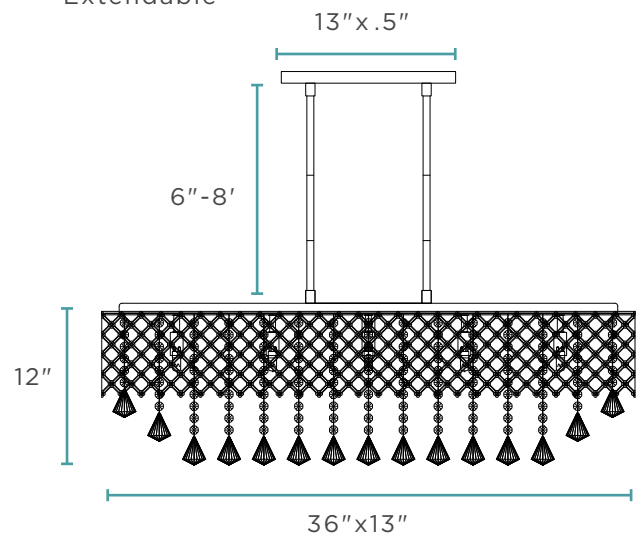

Crystal & Chrome Metal Finish

35 lbs

LED | G9 Socket | 3 Watts

4,000K | 2,700 Lumens | 12 Bulbs

*can also be used as a flush mount