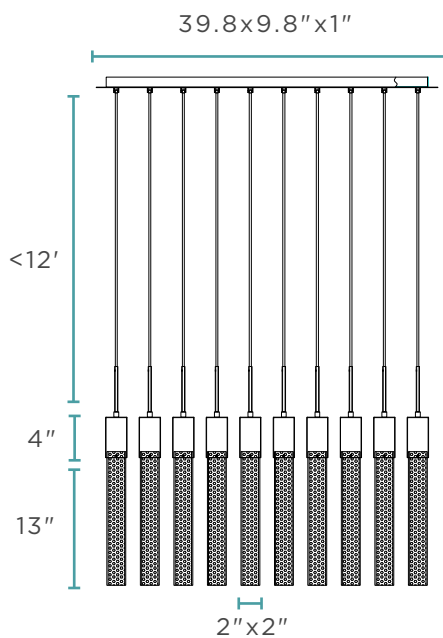

CHANDELIERS

FN-1133-10

SPARKLING NIGHT // XL- 10 LIGHT

Crystal & Chrome Metal Finish

44 lbs

LED | GU10 Bulbs | 3 Watts | 10 Bulbs
4,000K | 2,700 Lumens