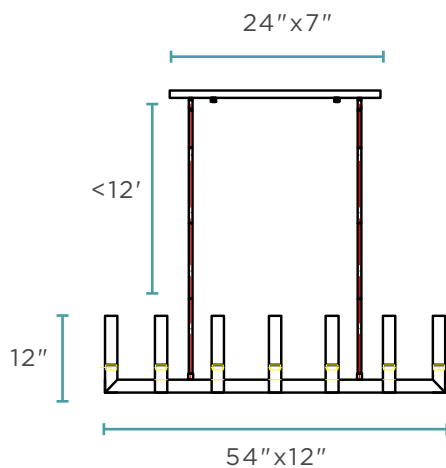

45 lbs

LED GU10 | 5 Watts | 8 Bulbs

4,000K | 3,500 Lumens

CHANDELIERS

CH-1165-12

DIANYI CHANDELIER // 12 LIGHT

*Extendable. Comes with 12 feet of cable & 5.5 feet of rod

Crystal and Silver Metal