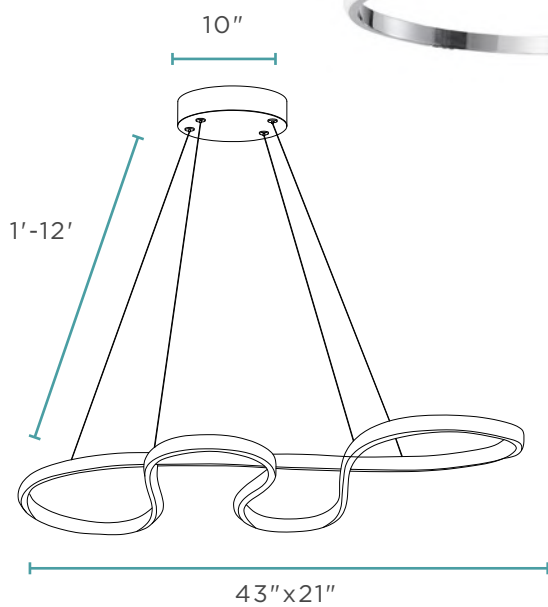

10 lbs

LED Strip | 65 Watts | 4,000K

3,250 Lumens

CH-012

SHANGHAI LED CHANDELIER // CHROME

Aluminum & Silicone

10 lbs

LED Strip | 34 Watts | 4,000K