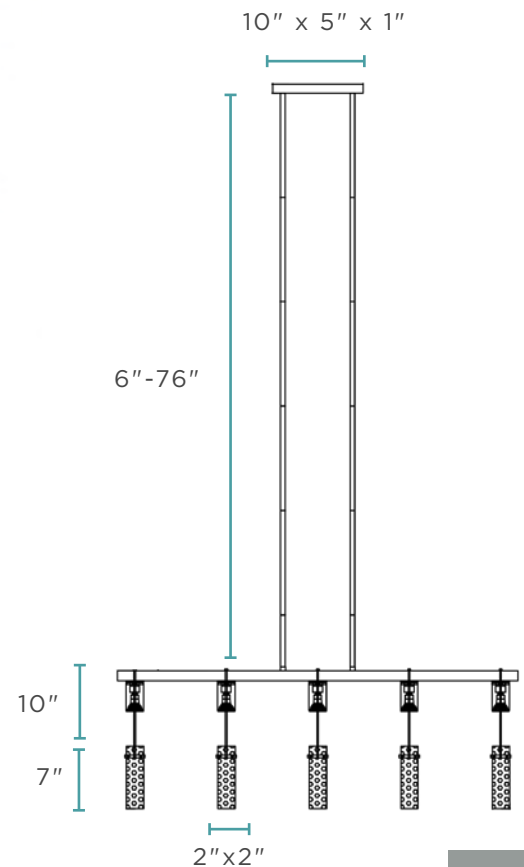

CHANDELIERS

CH-900-5C

HARMONY 5 LIGHT CHANDELIER // CHROME

*Extendable, comes with 12' of cable & 5.5' of rod

Iron & Crystal

18.7 lbs

LED | GU10 Bulbs | 18 Watts

4,000K | 975 Lumens | 5 Bulbs