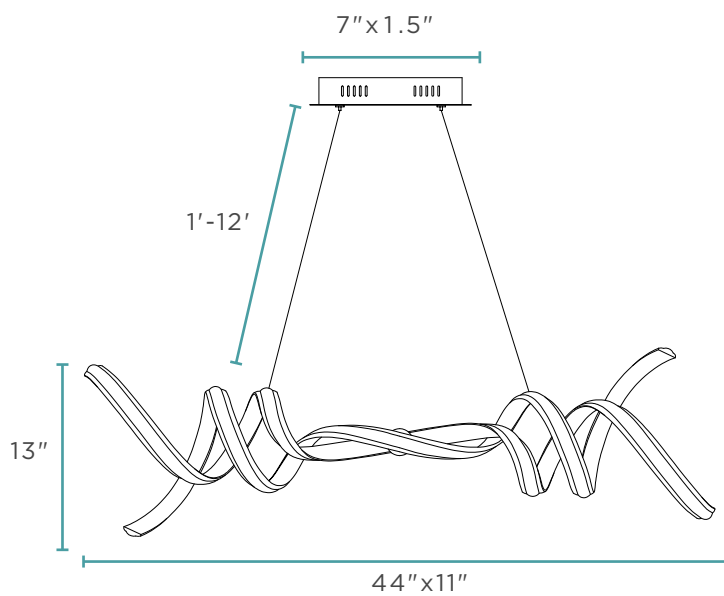

8 lbs

LED Strip | 30 Watts

4,000K | 2,700 Lumens

CH-001-B
HAMBURG LED CHANDELIER // BLACK

Aluminum & Silicone
8 lbs
LED Strip | 30 Watts
4,000K | 2,700 Lumens

CHANDELIERS

CH-002

MUNICH LED CHANDELIER // CHROME