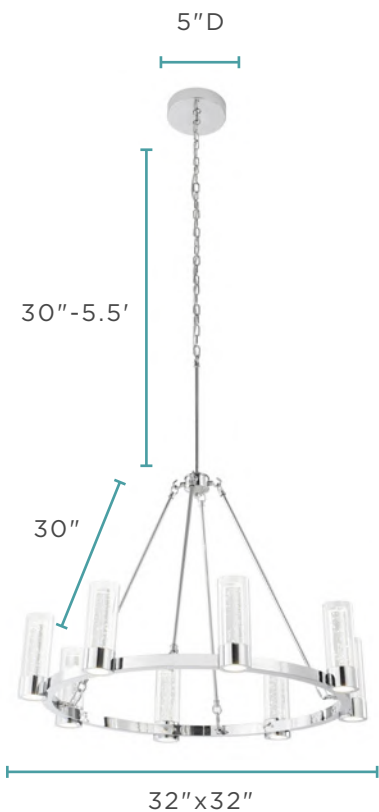

CHANDELIERS

CH-1101-8C

VICTORY 8 LIGHT CHANDELIER // CHROME

Stainless Steel, Iron, and Crystal

29 lbs

LED Chips | 48 Watts

4,000K | 2,400 Lumens | 8 Bulbs