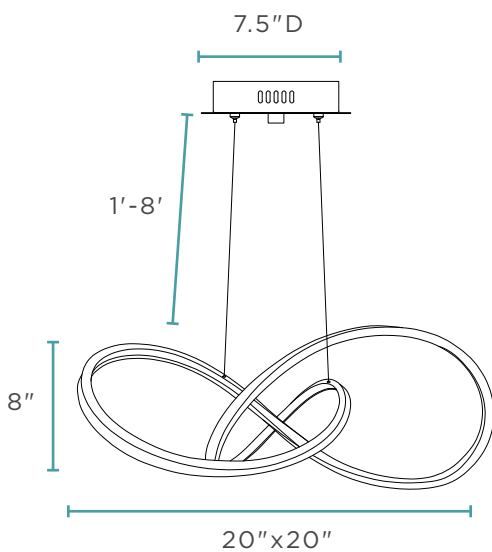

CHANDELIERS

CH-1155-B KNOTTED LED CHANDELIER // BLACK

Aluminum & Silicone

6 lbs

LED Strip | 24 Watts
4,000K | 2,160 Lumens