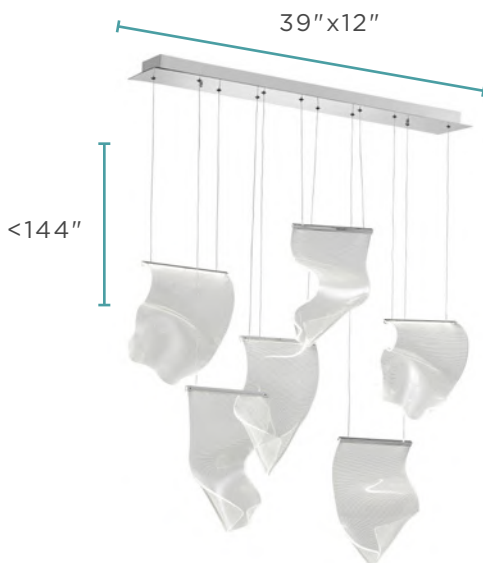

CHANDELIERS

CH-0201-6

ACRYLIC LACE 6 LIGHT CHANDELIER // CHROME

Stainless Steel, Iron, Acrylic
LED Strip | 25 Watts | 4,000K
2,378 Lumens