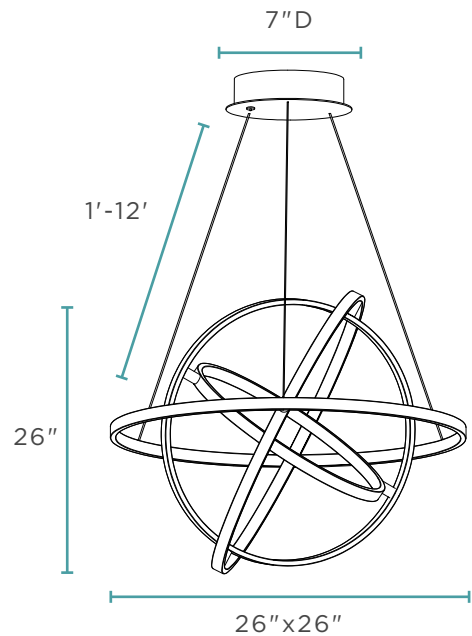

4,000K | 6,120 Lumens

CH-010-G

OXFORD LED CHANDELIER // GOLD

Aluminum & Silicone

8 lbs

LED Strip | 68 Watts

4,000K | 6,120 Lumens

CHANDELIERS