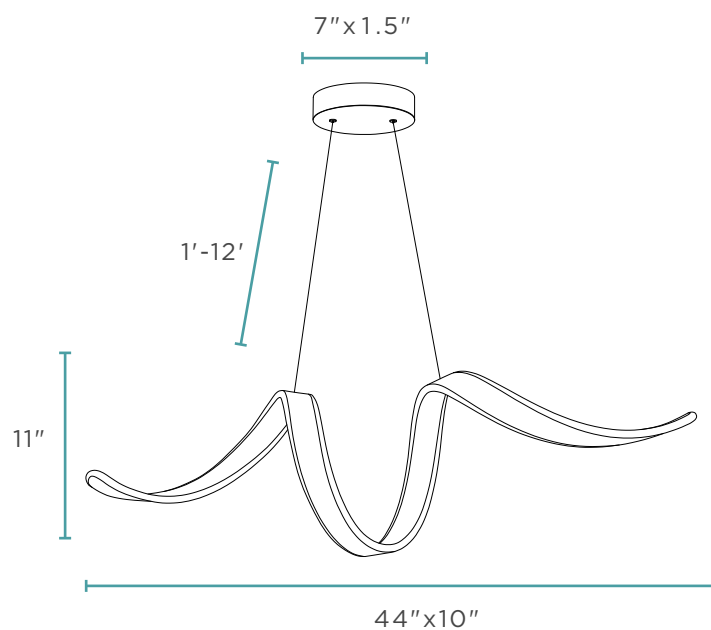

10 lbs

LED Strip | 45 Watts
4,000K | 4,050 Lumens

CHANDELIERS

CH-004-C

COPENHAGEN LED CHANDELIER // CHROME

Aluminum & Silicone
10 lbs
LED Strip | 45 Watts
4,000K | 4,050 Lumens

CHANDELIERS

CH-005 OSLO LED CHANDELIER // SILVER