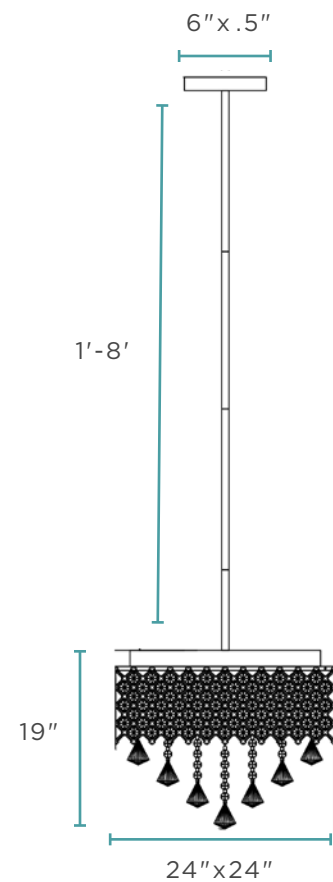

FN-614

CINDERELLA CRYSTAL ROUND CHANDELIER // 12 LIGHT

Crystal & Chrome Metal Finish

30 lbs

LED | G9 Socket | 3 Watts

4,000K | 3,240 Lumens | 12 Bulbs

*can also be used as a flush mount