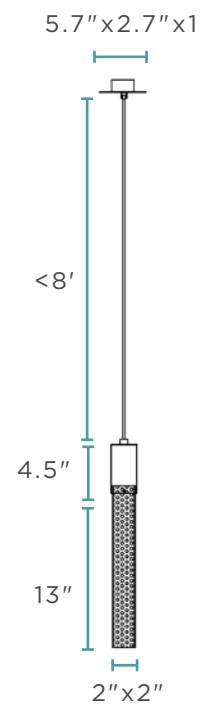

FN-1260

SPARKLING NIGHT CYLINDER // 1 LIGHT

Acrylic & Chrome Metal Finish

4.5 lbs

LED | GU10 Bulb | 3 Watts | 1 Bulb

4,000K | 270 Lumens