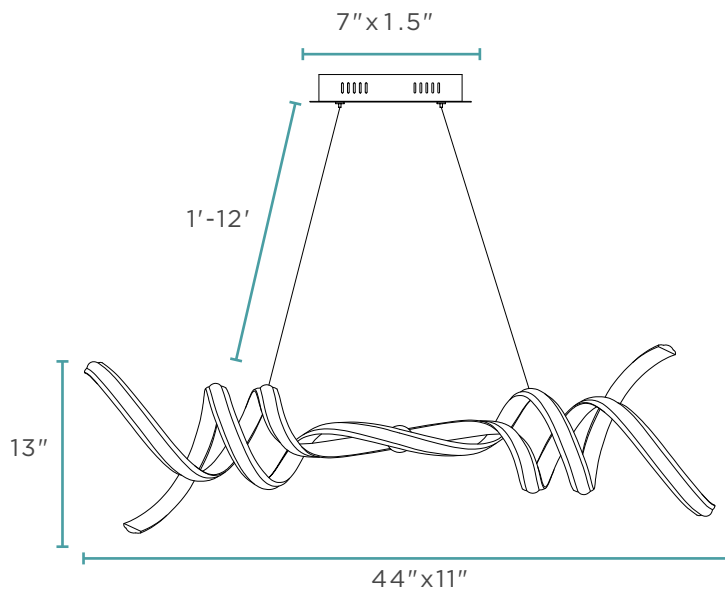

CHANDELIERS

CH-002-B

MUNICH LED CHANDELIER // BLACK

Aluminum & Silicone

10 lbs

LED Strip | 45 Watts
4,000K | 4,050 Lumens