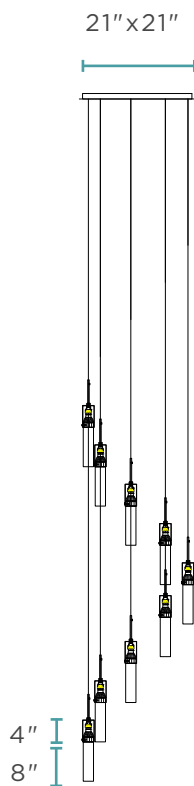

FN-1131

SPARKLING NIGHT CHANDELIER // 9 LIGHT

Crystal & Chrome Metal Finish

35 lbs

LED | GU10 Bulbs | 3 Watts
4,000K | 2,430 Lumens | 9 Bulbs