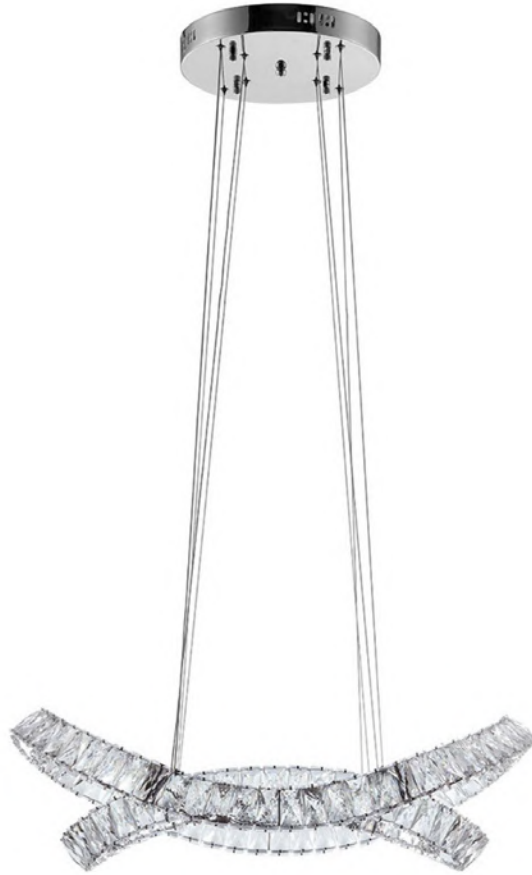

*Extendable

Crystal & Chrome Metal Finish

35 lbs

LED | G9 Socket | 3 Watts

4,000K | 2,700 Lumens | 12 Bulbs

**can also be used as a flush mount*

CH-621

MONROE CRYSTAL CHANDELIER // CHROME

*Extendable

Crystal & Chrome Metal Finish

8 lbs

LED Strip | 45 Watts

4,000K | 4,320 Lumens

CHANDELIERS

CH-620

5 HOOP CRYSTAL PROGRESSION CHANDELIER // CHROME