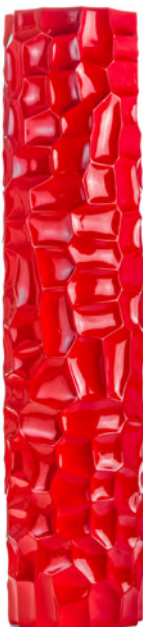

TEXTURED VASE // TALL

**TALL RED
C20R**