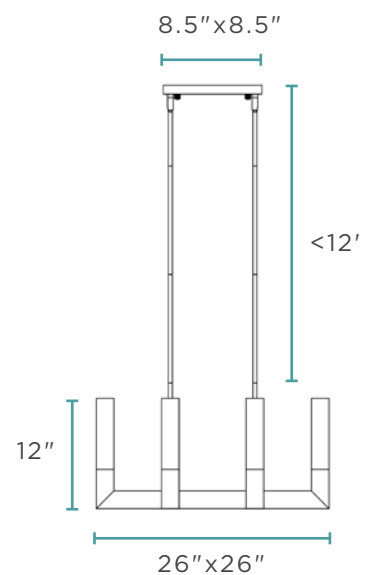

CH-1165-8

DIANYI CHANDELIER // 8 LIGHT

*Extendable. Comes with 12 feet of cable & 5.5 feet of rod

Crystal and Silver Metal

45 lbs

LED GU10 | 5 Watts | 8 Bulbs

4,000K | 3,500 Lumens