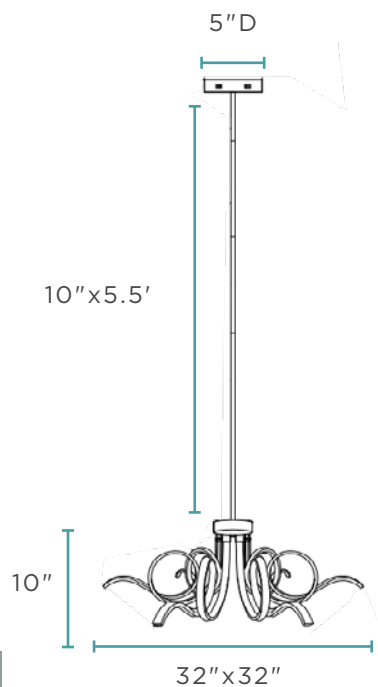

CHANDELIERS

CH-802-G

MAGNOLIA LED ADJUSTABLE CHANDELIER // SANDY GOLD

Aluminum & Silicone
15 lbs
LED Strip | 60 Watts
4,000K | 3,600 Lumens