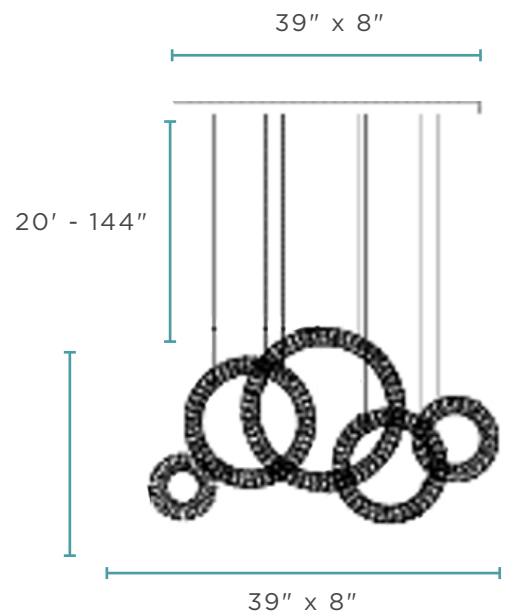

*Extendable

Crystal & Chrome Metal Finish

8 lbs

LED Strip | 45 Watts

4,000K | 4,320 Lumens

CHANDELIERS

CH-620

5 HOOP CRYSTAL PROGRESSION CHANDELIER // CHROME

Stainless Steel, Iron, and Crystal

35 lbs

LED Strip | 50 Watts

4,000K | 2,700 Lumens

CH-414

CRYSTAL ELEGANCE LED CHANDELIER // 2 OVALS

Crystal & Chrome Metal Finish

25 lbs

LED Strip | 96 Watts
4,000K | 4,800 Lumens

Two oval rings, adjustable

Medium Ring Size: 31.5" x 20"

Small Ring Size: 19" x 9.5"

CHANDELIERS

CH-415

CRYSTAL ELEGANCE LED CHANDELIER // 3 OVALS

Crystal & Chrome Metal Finish

51 lbs

LED Strip | 170 Watts
4,000K | 8,500 Lumens

Three oval rings, adjustable
Large Ring Size: 41" x 28"
Medium Ring Size: 31.5" x 20"
Small Ring Size: 19" x 9.5"

CHANDELIERS

CH-415-RE

CRYSTAL ELEGANCE LED CHANDELIER // 3 RECTANGLES