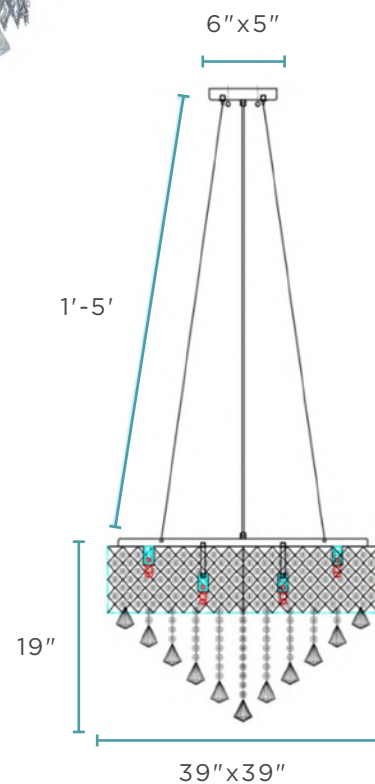

CHANDELIERS

FN-614-LG

CINDERELLA CRYSTAL ROUND CHANDELIER // 19 LIGHT

Stainless Steel, Iron, and Crystal

70 lbs

LED | GU10 | 8 Watts

4,000K | 3,240 Lumens