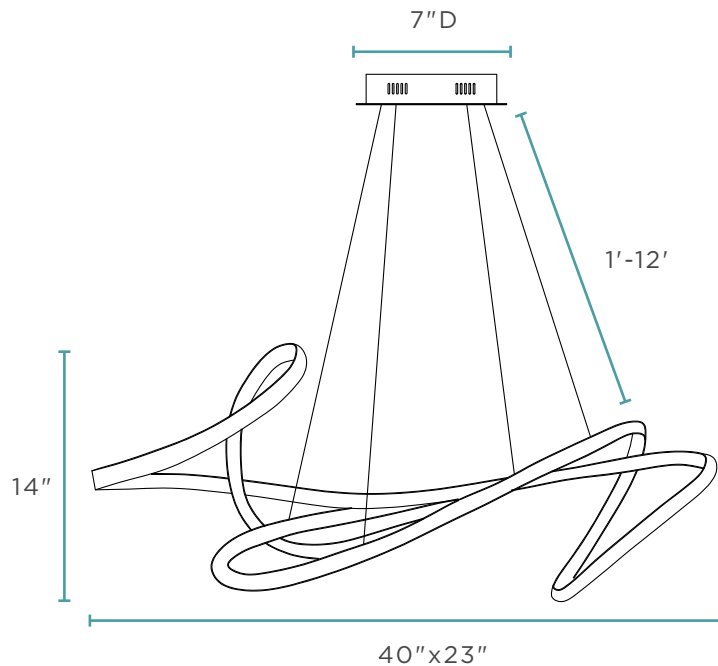

Aluminum & Silicone

10 lbs

LED Strip | 60 Watts
4,000K | 5,400 Lumens

CHANDELIERS

CH-006-G

MOSCOW LED CHANDELIER // SANDY GOLD

Aluminum & Silicone
10 lbs
LED Strip | 60 Watts
4,000K | 5,400 Lumens

CHANDELIERS