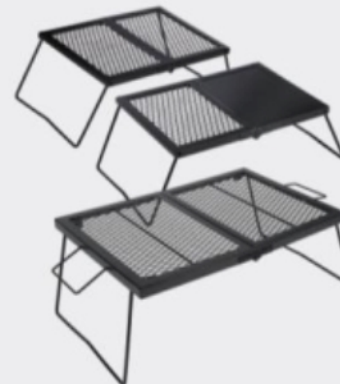

13268 / 13269 / 13109

 3.3lbs/3.7lbs/6.6lbs

Color: Black

Product Size:

17"Lx12"Wx3"H/17"Lx12"Wx3"H/24"Lx16"Wx10"H

Material:

- Powder Coating Iron

FOLDING CAMPFIRE GRILL

13215 / 13102 / 13103 / 13180

 3lbs/2.4lbs/3.2lbs/3.3lbs

Color: Silver

Product Size:

16.5"Lx12.5"Wx6.5"H/14"Lx9"Wx6.5"H/
17"Lx13"Wx6"H/16.5"Lx12.5"Wx6.5"H

Material:

- Stainless Steel 304

FOLDING CAMPFIRE GRILL