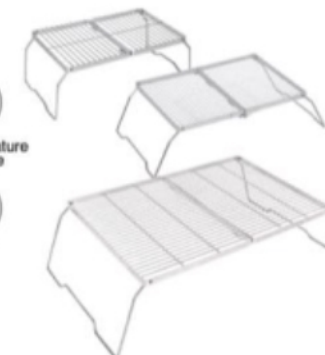

13263 / 13115 / 13248

 3.3lbs/2.8lbs/6lbs

Color: Silver

Product Size:

15"Lx9"Wx6.3"H/17"Lx13"Wx6"H
/25"Lx16.5"Wx8"H

Material:

- Stainless Steel 304

FOLDING CAMPFIRE GRILL