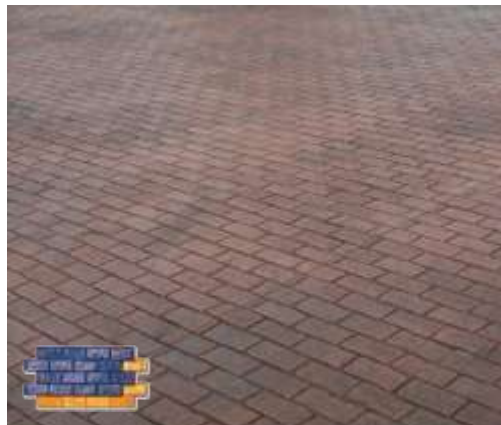

London Cobblestone (17" x 29 3/4")

London Fan (16 3/4" x 33 1/2")

Boardwalk Gang Plank (69 1/2" x 29 1/2")

Old Brick Basket Weave (16 3/4" x 33 1/2")

Opa Locka (19 3/4" x 29 3/4")

Pacific Boardwalk(1' x 1, 2, 3, 4, 5, 6, 8')

Random Cobblestone (36" x 64")

Random Stone (29 1/8" x 29)

Royal Ashlar (36" x 36")

Old Brick Running Bond (16" x 36)

1/4" Rounded & 3/8" V Touch-Up

Border Stamps

Texture Skins

Rental Requirements