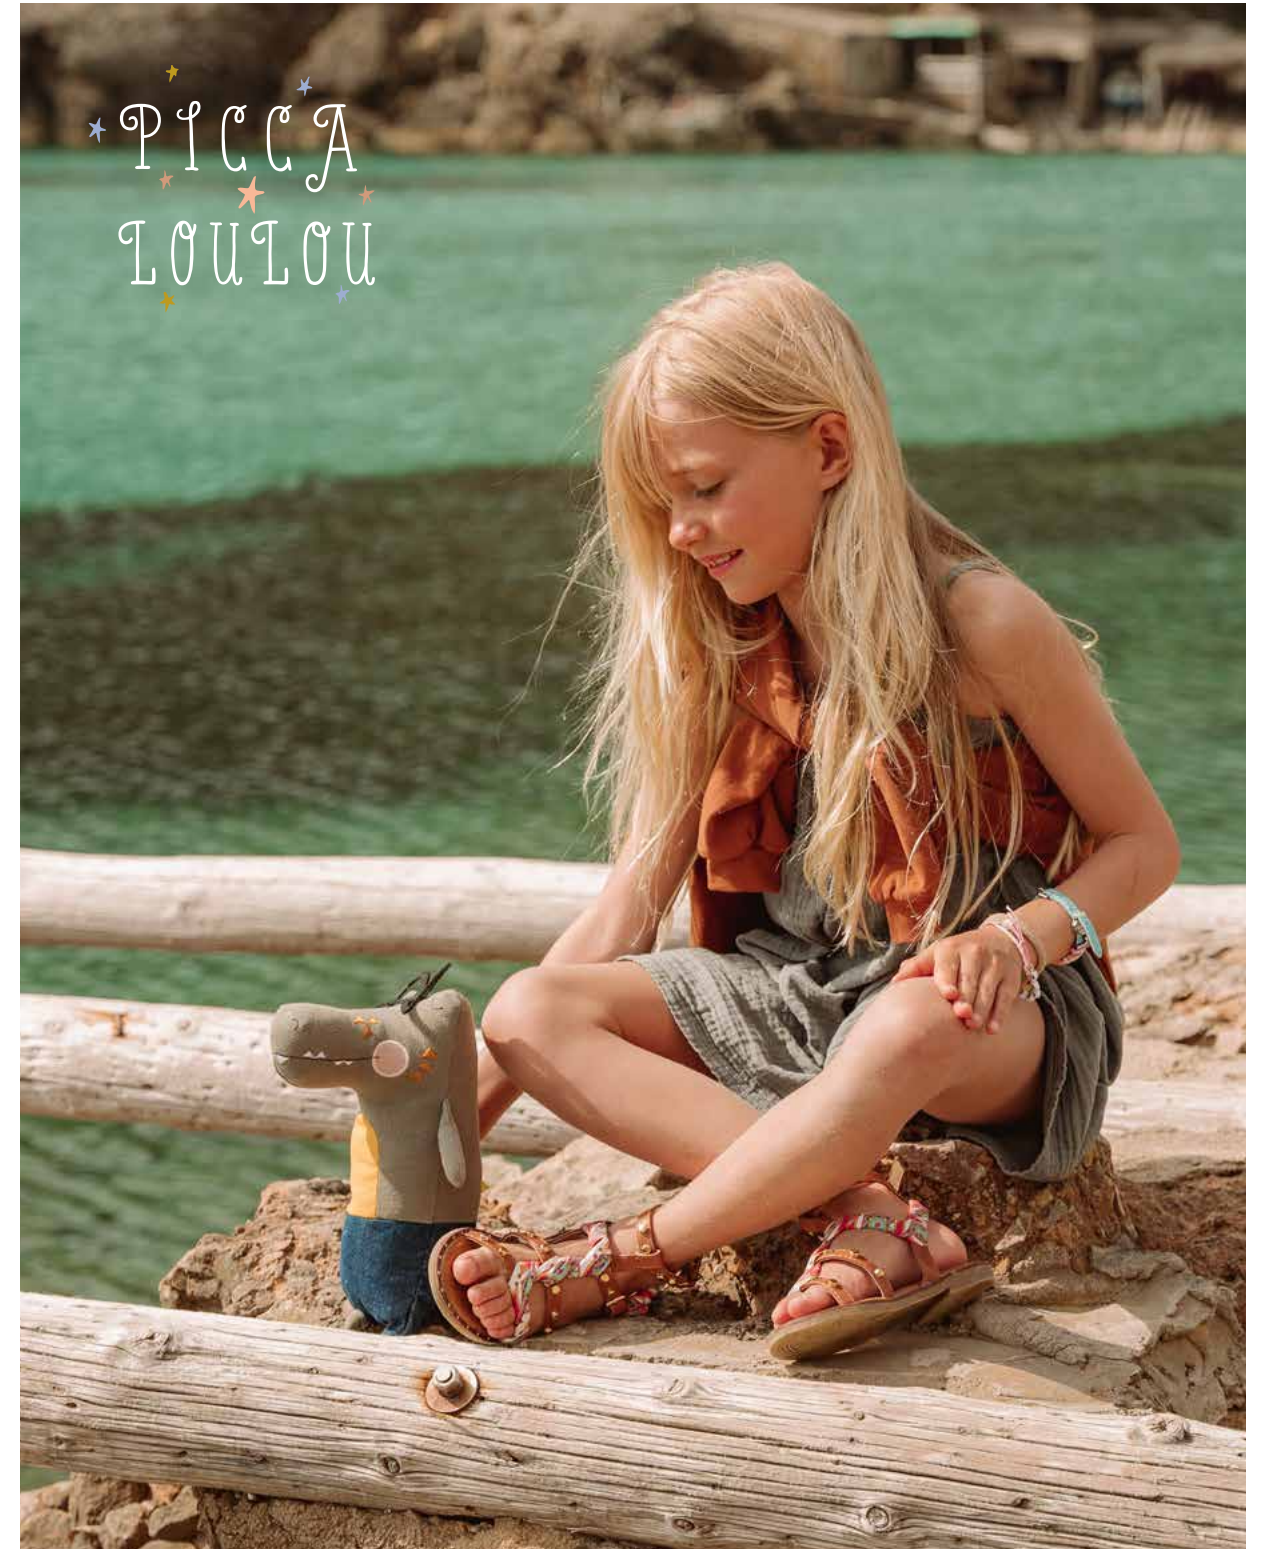

“Oh don’t worry! No one needs to be afraid of me.
I always wear glasses because honestly, I can’t see anything without it.

When I put my glasses on,
I just think everyone is so lovely.”