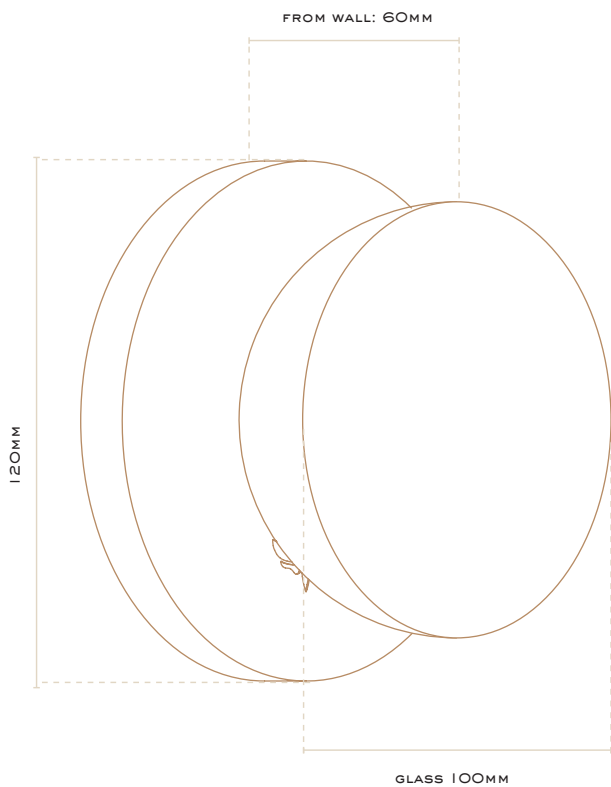

SO

WALL SCONCE

SO WALL SCONCE

COLOURS:

Glass: Frosted White

Brass options:

Natural Brass
Whiskey Brass
Midnight Brass

COLOUR TEMPERATURE

Warm White 3000K

LIGHT FITTING:

WATTAGE:

5W, 550mA Constant Current

IP RATING:

IP20

REMOTE DRIVER (INCLUDED):

TCL Mini Jolly (size: 102mm x 38mm x 21mm)