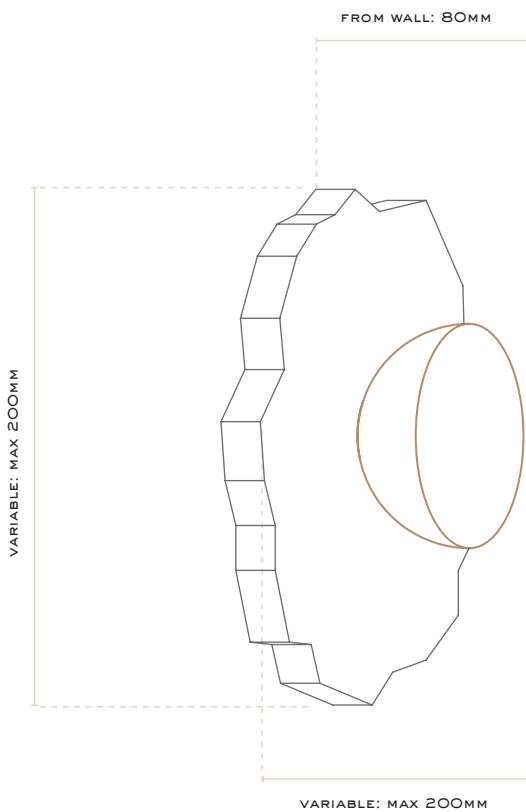

## OFFCUT WALL SCONCE

### LIGHT FITTING:

WATTAGE:

5W, 550mA Constant Current

IP RATING:

IP20

REMOTE DRIVER (INCLUDED):

TCI Mini Jolly (size: 102mm x 38mm x 21mm)

Allow room in wall cavity or a distance up to 100mm from fitting