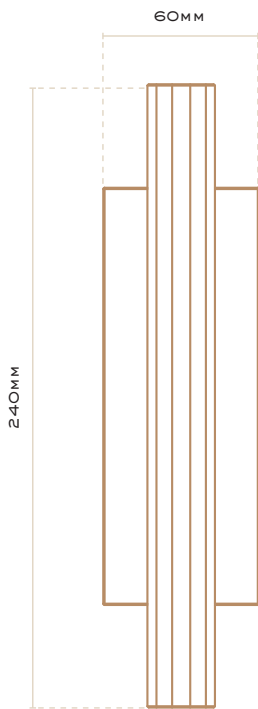

PETRINE WALL SCONCE

COLOURS:

Natural Brass (standard)
Whiskey Brass (on request)
Midnight Brass (on request)

COLOUR TEMPERATURE

3000K

LEAD TIME:

Allow up to 6 weeks

LIGHT FITTING:

WATTAGE:
4W, 350mA Constant Current

IP RATING:

IP44 (suitable in some wet/outdoor areas)

REMOTE DRIVER (INCLUDED):

TCL Mini Jolly (size: 102mm x 38mm x 21mm)

Allow room in wall cavity or a distance up to 100mm from fitting

DIMMING OPTIONS:

1-10V, Non-dim, Push

All fixtures must be installed by a licensed electrician. Please also consult a licensed electrician for any electrical, dimming and wiring enquiries.