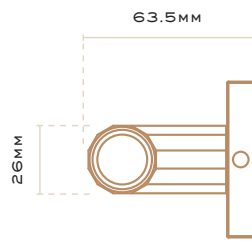

PETRINE WALL SCONCE

COLOURS:

Natural Brass (standard)
Whiskey Brass (on request)
Midnight Brass (on request)

COLOUR TEMPERATURE

3000K

LEAD TIME:

Allow up to 6 weeks

LIGHT FITTING:

WATTAGE:
4W, 350mA Constant Current

IP RATING:

IP44 (suitable in some wet/outdoor areas)

REMOTE DRIVER (INCLUDED):

TCL Mini Jolly (size: 102mm x 38mm x 21mm)

Allow room in wall cavity or a distance up to 100mm from fitting

DIMMING OPTIONS:

1-10V, Non-dim, Push

All fixtures must be installed by a licensed electrician. Please also consult a licensed electrician for any electrical, dimming and wiring enquiries.