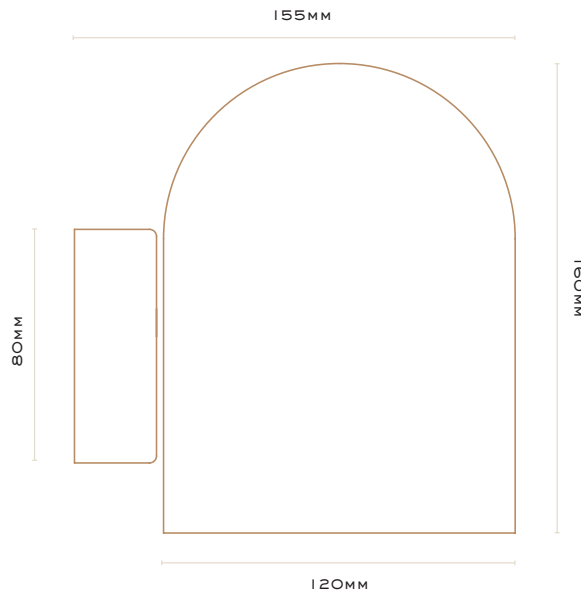

DUOMO

PICCOLO WALL SCONCE

DUOMO PICCOLO WALL SCONCE

COLOURS:

Natural Brass
Whiskey Brass
Midnight Brass
Matte White

COLOUR TEMPERATURE

Warm White 2700K

LEAD TIME:

Up to 6 weeks

LIGHT FITTING:

WATTAGE:

6W

IP RATING:

IP65 - Suitable for exterior and wet area use

REMOTE DRIVER (INCLUDED):

TCI Mini Jolly (size: 102mm x 38mm x 21mm)