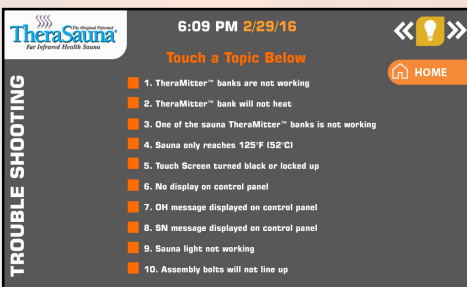

Troubleshooting Screen