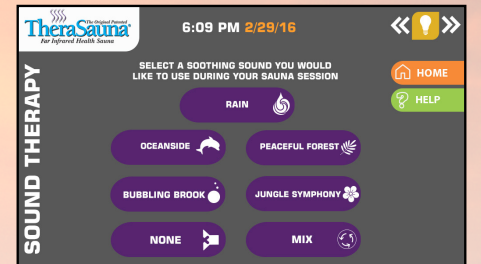

MPS TOUCHVIEW™ 3.0 CONTROL

SETTINGS & MENU SCREENS

Welcome Screen

Home Screen - Do Almost Everything from This Screen!

Settings Screen

Auto Run Setup Screen

MPS Setup Screen

Shows MPS Power Levels by Zone

Shows Spectrawave Power Levels by Zone

Preheat Screen

Choose Various Nature Recordings for Relaxation and Sound Therapy

Troubleshooting Screen

Help Topics Screen

TheraSauna™
The Original Patented
Far Infrared Health Sauna