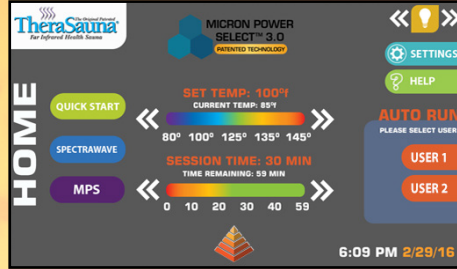

SPECTRA WAVE™
PATENTED TECHNOLOGY

SpectraWave System

Allows the user to combine near, middle and far infrared wavelengths ranging from 6 to 14 microns. A visual reminder in the zone window allows you to see how the infrared waves change every 2 minutes.

**MICRON POWER
SELECT™ 3.0**
PATENTED TECHNOLOGY

MicronPower Select™

Allows you to control the power of each heating unit. Each TheraMitter™ can be turned to a power level of 1-15 so that each area of your body can be comfortable and other users can also be comfortable.

MPS TOUCHVIEW™ 3.0 CONTROL

SETTINGS & MENU SCREENS

Welcome Screen

Home Screen - Do Almost Everything from This Screen!

Settings Screen

Auto Run Setup Screen

MPS Setup Screen

Shows MPS Power Levels by Zone