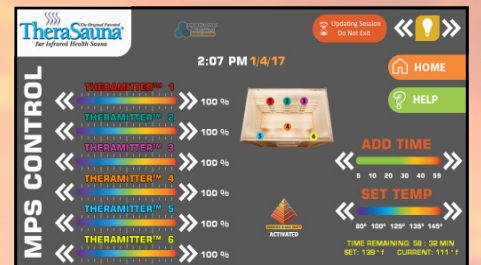

SPECTRA WAVE™
PATENTED TECHNOLOGY

SpectraWave System

Allows the user to combine near, middle and far infrared wavelengths ranging from 6 to 14 microns. A visual reminder in the zone window allows you to see how the infrared waves change every 2 minutes.

MPS TOUCHVIEW™ 3.0 CONTROL

SETTINGS & MENU SCREENS

Welcome Screen

Home Screen - Do Almost Everything from This Screen!

Settings Screen

Auto Run Setup Screen

MPS Setup Screen

Shows MPS Power Levels by Zone

Shows Spectrawave Power Levels by Zone

Preheat Screen

Choose Various Nature Recordings for Relaxation and Sound Therapy

Troubleshooting Screen

Help Topics Screen

TheraSauna™
The Original Patented
Far Infrared Health Sauna