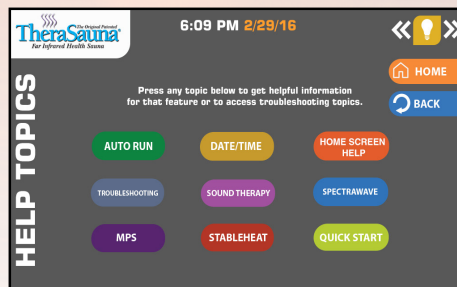

MPS TOUCHVIEW™ 3.0 CONTROL

SETTINGS & MENU SCREENS

Welcome Screen

Home Screen - Do Almost Everything from This Screen!

Settings Screen

Auto Run Setup Screen

MPS Setup Screen

Shows MPS Power Levels by Zone

Shows Spectrawave Power Levels by Zone

Preheat Screen

Choose Various Nature Recordings for Relaxation and Sound Therapy

Troubleshooting Screen

Help Topics Screen

TheraSauna™
The Original Patented
Far Infrared Health Sauna