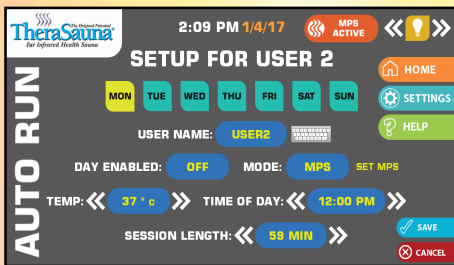

MPS TOUCHVIEW™ 3.0 CONTROL

SETTINGS & MENU SCREENS

Welcome Screen

Home Screen - Do Almost Everything from This Screen!

Settings Screen

Auto Run Setup Screen

MPS Setup Screen

Shows MPS Power Levels by Zone