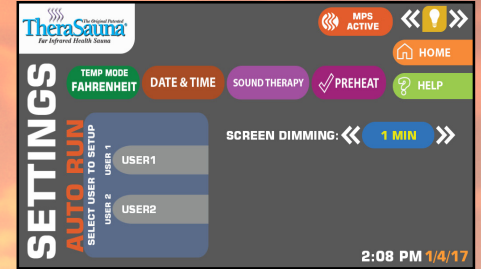

7 Day Programmable Control

Allows you to set the desired time your sauna will turn on each day of the week. The TheraSauna® can be set to reach a certain temperature in a specific amount of time, and will save the settings for you. Your settings will be saved even if the TheraSauna® experiences a power failure.

SPECTRA WAVE™
PATENTED TECHNOLOGY

SpectraWave System

Allows the user to combine near, middle and far infrared wavelengths ranging from 6 to 14 microns. A visual reminder in the zone window allows you to see how the infrared waves change every 2 minutes.

MPS TOUCHVIEW™ 3.0 CONTROL

SETTINGS & MENU SCREENS

Welcome Screen

Home Screen - Do Almost Everything from This Screen!

Settings Screen

Auto Run Setup Screen

MPS Setup Screen

Shows MPS Power Levels by Zone

Shows Spectrawave Power Levels by Zone

Preheat Screen

Choose Various Nature Recordings for Relaxation and Sound Therapy

Troubleshooting Screen

Help Topics Screen

TheraSauna™
The Original Patented
Far Infrared Health Sauna