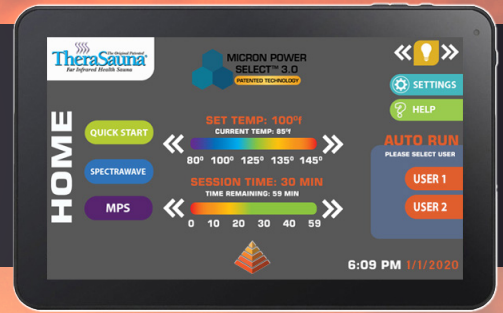

SPECTRA WAVE™
PATENTED TECHNOLOGY

SpectraWave System

Allows the user to combine near, middle and far infrared wavelengths ranging from 6 to 14 microns. A visual reminder in the zone window allows you to see how the infrared waves change every 2 minutes.

**MICRON POWER
SELECT™ 3.0**
PATENTED TECHNOLOGY

MicronPower Select™

Allows you to control the power of each heating unit. Each TheraMitter™ can be turned to a power level of 1-15 so that each area of your body can be comfortable and other users can also be comfortable.

MPS TOUCHVIEW™ 3.0 CONTROL

SETTINGS & MENU SCREENS

Welcome Screen

Home Screen - Do Almost Everything from This Screen!

Settings Screen

Auto Run Setup Screen

MPS Setup Screen

Shows MPS Power Levels by Zone