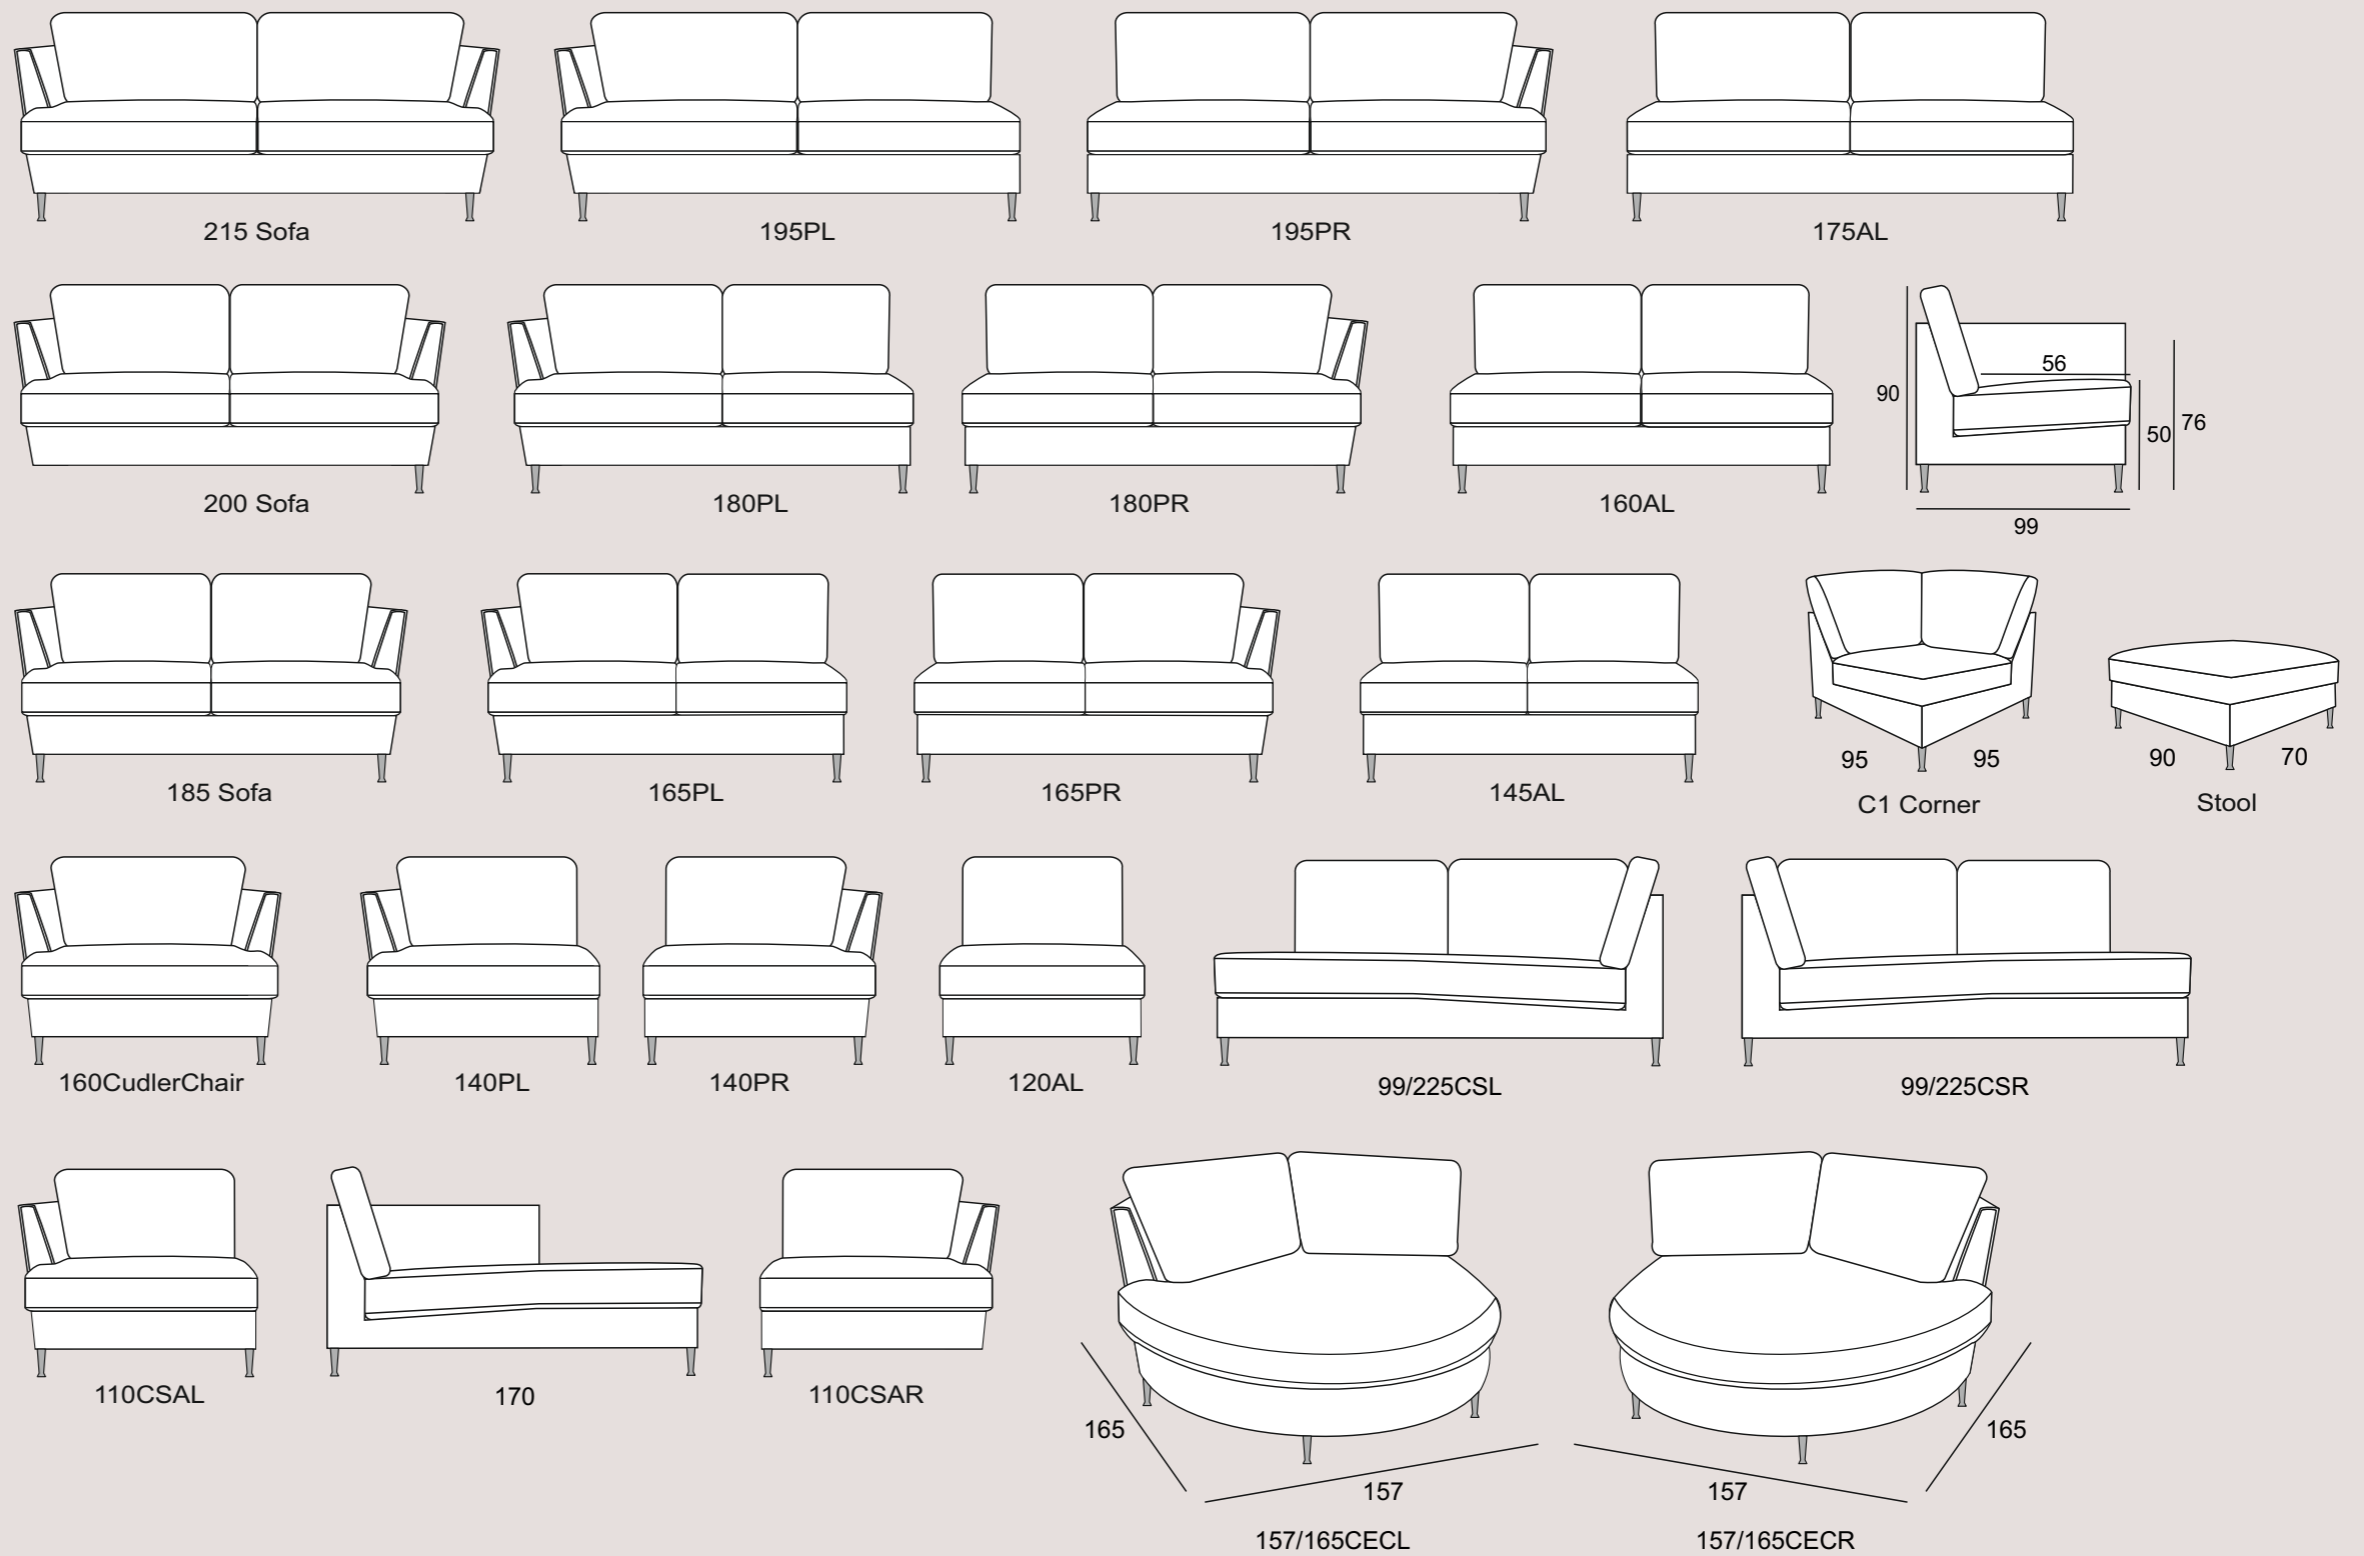

Available in a wide selection of fabrics, colours and designs

Choices of sofa size

Complete modular range

*See over for more...*

Available in a wide selection of fabrics, colours and designs

Choices of sofa size

Complete modular range

All dimensions are approximate.  
Please allow tolerance of +/- 25mm (1")

**SPECIFICATION:**

- Seat Suspension - Serpentine spring system
- Back Suspension - Elasticated webbing
- Wooden Feet - Not available
- Metal Feet - Metal with satin finish
- Model Number - 0375A

**COMFORT OPTIONS:**

- Classic Seat Comfort - High density foam
- Supasoft Seat Comfort - High density foam core with a fibre filled duvet wrap
- Classic Back Comfort - High quality fibre
- Premium Back Comfort - Not available