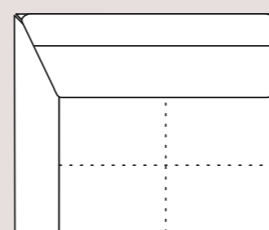

Complete modular range

All dimensions are approximate. Please allow tolerance of +/- 25mm (1")

230 SOFA

210PL

210PR

190AL

194 SOFA

174PL

174PR

154AL

C2

135CHAIR

115PL

115PR

95AL

C1

95 SEGMENT STOOL

117CHAIR

97PL

97PR

77AL

95X95 STOOL

95X77 STOOL

77X77 STOOL