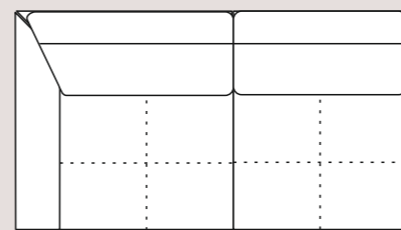

Complete modular range

All dimensions are approximate. Please allow tolerance of +/- 25mm (1")

230 SOFA

210PL

210PR

190AL

194 SOFA

174PL