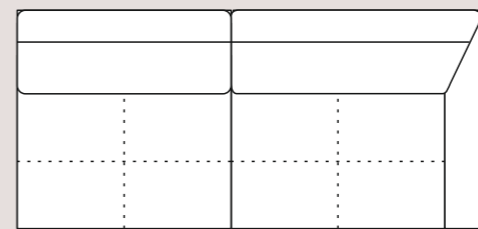

Complete modular range

All dimensions are approximate. Please allow tolerance of +/- 25mm (1")

230 SOFA

210PL

210PR

190AL

194 SOFA

174PL