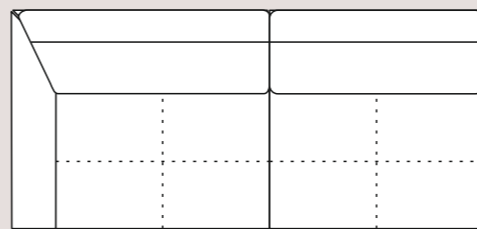

Complete modular range

All dimensions are approximate. Please allow tolerance of +/- 25mm (1")

230 SOFA

210PL

210PR

190AL

194 SOFA

174PL