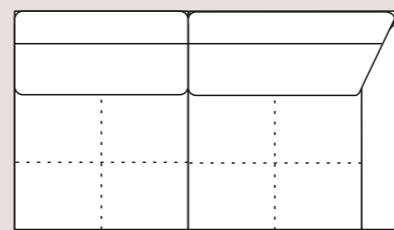

Complete modular range

All dimensions are approximate. Please allow tolerance of +/- 25mm (1")

230 SOFA

210PL

210PR

190AL

194 SOFA

174PL