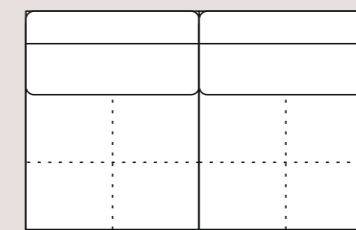

Available in a wide selection of fabrics, colours and designs

Choices of sofa size

Complete modular range

All dimensions are approximate. Please allow tolerance of +/- 25mm (1")

154AL

SPECIFICATIONS:
Seat Suspension – Serpentine spring system
Back Suspension – Elasticated webbing
Seat Cushions – High Density Foam
Back Cushions – High Quality Fibre
Feet – Light oak, beech, dark brown, black
Model number – 0330A