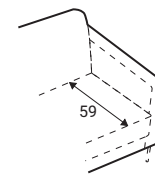

Extra dimensions

depth of seat

depth of seat without back cushions

Legs

Feet M07 H-40
Chrome

Accessories

Footstool

Pillow D5

90 - middle part

90L - left

90R - right

140 - middle part

140L - left

140R - right

180 - middle part

180L - left