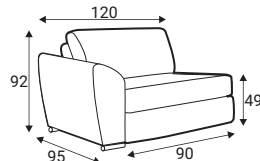

Extra dimensions

depth of seat

depth of seat without back cushions

Legs

Feet M07 H-40
Chrome

Accessories

Footstool

Pillow D5

Pillow D1

Pillow D3

Neckrest

Gala

Modules

70 - middle part

70L - left

70R - right

90 - middle part

90L - left

90R - right

140 - middle part

140L - left

140R - right

180 - middle part

180L - left

180R - right

180M - sofabed

180ML - sofabed

180MR - sofabed

210 - middle part

210L - left

210R - right

D70L - left