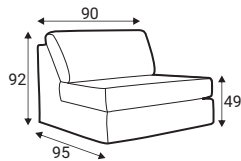

Extra dimensions

depth of seat

depth of seat without back cushions

Legs

Feet M07 H-40
Chrome

Accessories

Footstool

Pillow D5

Pillow D1

Pillow D3

Neckrest

Gala

Modules

70 - middle part

70L - left

70R - right

90 - middle part

90L - left

90R - right

140 - middle part

140L - left

140R - right

180 - middle part

180L - left

180R - right

180M - sofabed

180ML - sofabed

180MR - sofabed

210 - middle part

210L - left

210R - right

D70L - left