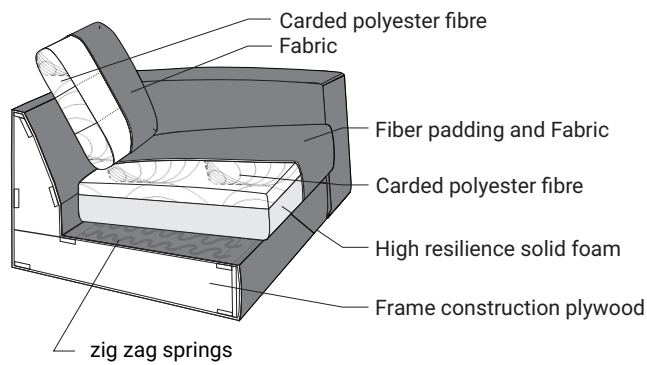

Gala

Comfort

- French seam (1.5 cm) on armrest, back cushions and seats
- Specific comfort construction of the superior layer of the seat cushion might get loose fabric effect in a short time, which is a natural effect and considered as esthetic standard.

Extra dimensions

depth of seat

depth of seat without back cushions

Legs

Feet M07 H-40
Chrome

Accessories

Footstool

Pillow D5

90 - middle part

90L - left

90R - right

140 - middle part

140L - left

140R - right

180 - middle part

180L - left