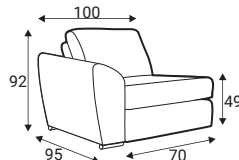

Extra dimensions

depth of seat

depth of seat without back cushions

Legs

Feet M07 H-40
Chrome

Accessories

Footstool

Pillow D5

Pillow D1

Pillow D3

Neckrest

Gala

Modules

70 - middle part

70L - left

70R - right

90 - middle part

90L - left

90R - right

140 - middle part

140L - left

140R - right

180 - middle part

180L - left

180R - right

180M - sofabed

180ML - sofabed

180MR - sofabed

210 - middle part

210L - left

210R - right

D70L - left