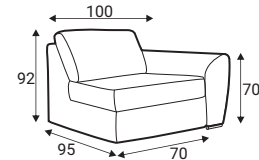

Extra dimensions

depth of seat

depth of seat without back cushions

Legs

Feet M07 H-40
Chrome

Accessories

Footstool

Pillow D5

Pillow D1

Pillow D3

Neckrest

Gala

Modules

70 - middle part

70L - left

70R - right

90 - middle part

90L - left

90R - right

140 - middle part

140L - left

140R - right

180 - middle part

180L - left

180R - right

180M - sofabed

180ML - sofabed

180MR - sofabed

210 - middle part

210L - left

210R - right

D70L - left