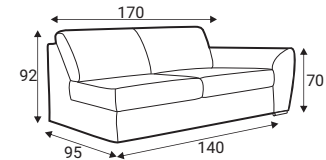

Extra dimensions

depth of seat

depth of seat without back cushions

Legs

Feet M07 H-40
Chrome

Accessories

Footstool

Pillow D5

90 - middle part

90L - left

90R - right

140 - middle part

140L - left

140R - right

180 - middle part

180L - left

180R - right

180M - sofabed

180ML - sofabed

180MR - sofabed

210 - middle part

210L - left

210R - right

D70L - left