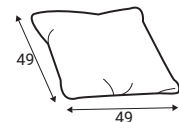

Extra dimensions

depth of seat

depth of seat without back cushions

Legs

Feet M07 H-40
Chrome

Accessories

Footstool

Pillow D5

Pillow D1

Pillow D3

Neckrest

Gala

Modules

70 - middle part

70L - left

70R - right

90 - middle part

90L - left

90R - right

140 - middle part

140L - left

140R - right

180 - middle part

180L - left

180R - right

180M - sofabed

180ML - sofabed

180MR - sofabed

210 - middle part

210L - left

210R - right

D70L - left