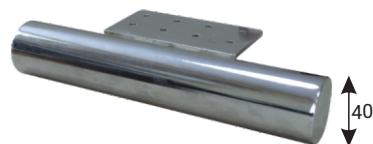

Extra dimensions

depth of seat

depth of seat without back cushions

Legs

Feet M07 H-40
Chrome

Accessories

Footstool

Pillow D5

90 - middle part

90L - left

90R - right

140 - middle part

140L - left

140R - right

180 - middle part

180L - left