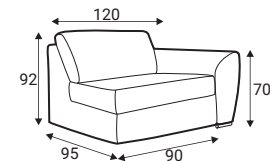

Extra dimensions

depth of seat

depth of seat without back cushions

Legs

Feet M07 H-40
Chrome

Accessories

Footstool

Pillow D5

Pillow D1

Pillow D3

Neckrest

Gala

Modules

70 - middle part

70L - left

70R - right

90 - middle part

90L - left

90R - right

140 - middle part

140L - left

140R - right

180 - middle part

180L - left

180R - right

180M - sofabed

180ML - sofabed

180MR - sofabed

210 - middle part

210L - left

210R - right

D70L - left