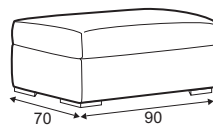

Extra dimensions

depth of seat

depth of seat without back cushions

Legs

Feet M07 H-40
Chrome

Accessories

Footstool

Pillow D5

90 - middle part

90L - left

90R - right

140 - middle part

140L - left

140R - right

180 - middle part

180L - left