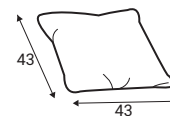

Extra dimensions

depth of seat

depth of seat without back cushions

Legs

Feet M07 H-40
Chrome

Accessories

Footstool

Pillow D5

Pillow D1

Pillow D3

Neckrest

Gala

Modules

70 - middle part

70L - left

70R - right

90 - middle part

90L - left

90R - right

140 - middle part

140L - left

140R - right

180 - middle part

180L - left

180R - right

180M - sofabed

180ML - sofabed

180MR - sofabed

210 - middle part

210L - left

210R - right

D70L - left