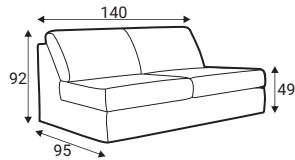

Extra dimensions

depth of seat

depth of seat without back cushions

Legs

Feet M07 H-40
Chrome

Accessories

Footstool

Pillow D5

Pillow D1

Pillow D3

Neckrest

Gala

Modules

70 - middle part

70L - left

70R - right

90 - middle part

90L - left

90R - right

140 - middle part

140L - left

140R - right

180 - middle part

180L - left

180R - right

180M - sofabed

180ML - sofabed

180MR - sofabed

210 - middle part

210L - left

210R - right

D70L - left