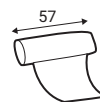

Gala

Comfort

- French seam (1.5 cm) on armrest, back cushions and seats
- Specific comfort construction of the superior layer of the seat cushion might get loose fabric effect in a short time, which is a natural effect and considered as esthetic standard.

Extra dimensions

Legs

Accessories

Neckrest