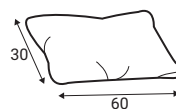

Gala

Comfort

- French seam (1.5 cm) on armrest, back cushions and seats
- Specific comfort construction of the superior layer of the seat cushion might get loose fabric effect in a short time, which is a natural effect and considered as esthetic standard.

Extra dimensions

Legs

Accessories

Pillow D3