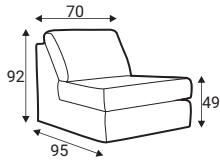

Extra dimensions

depth of seat

depth of seat without back cushions

Legs

Feet M07 H-40
Chrome

Accessories

Footstool

Pillow D5

Pillow D1

Pillow D3

Neckrest

Gala

Modules

70 - middle part

70L - left

70R - right

90 - middle part

90L - left

90R - right

140 - middle part

140L - left

140R - right

180 - middle part

180L - left

180R - right

180M - sofabed

180ML - sofabed

180MR - sofabed

210 - middle part

210L - left

210R - right

D70L - left