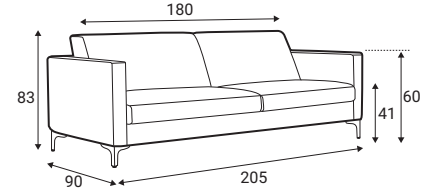

Caprice

Comfort

Extra dimensions

depth of seat

depth of seat without back cushions

Legs

Leg M02, H-130
metal, black color

Accessories

Footstool F10

Caprice

Standard sets

1S - seater

2S - seater

3S - seater

5R - right

5L - left