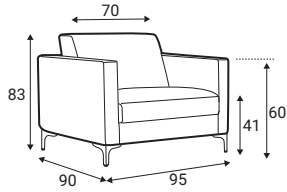

Caprice

Comfort

Extra dimensions

depth of seat

depth of seat without back cushions

Legs

Leg M02, H-130
metal, black color

Accessories

Footstool F10

Caprice

Standard sets

1S - seater

2S - seater

3S - seater

5R - right

5L - left