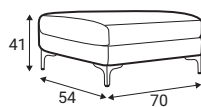

Caprice

Comfort

Extra dimensions

depth of seat

depth of seat without back cushions

Legs

Leg M02, H-130
metal, black color

Accessories

Footstool F10

Caprice

Standard sets

1S - seater

2S - seater

3S - seater

5R - right

5L - left

11R - right

11L - left

Furniture features in symbols

- Seat and back cushions are loose from the frame.

- Removable cover for loose cushions.
(For maintenance please check fabric information.)

- Fabric