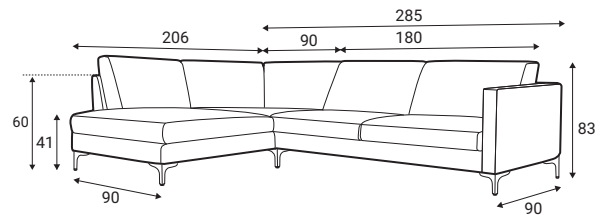

Caprice

Comfort

Extra dimensions

depth of seat

depth of seat without back cushions

Legs

Leg M02, H-130
metal, black color

Accessories

Footstool F10

Caprice

Standard sets

1S - seater

2S - seater

3S - seater

5R - right

5L - left

11R - right

11L - left

Furniture features in symbols

- Seat and back cushions are loose from the frame.

- Removable cover for loose cushions.
(For maintenance please check fabric information.)

- Fabric