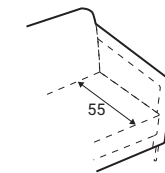

Caprice

Comfort

Extra dimensions

depth of seat

depth of seat without back cushions

Legs

Leg M02, H-130
metal, black color

Accessories

Footstool F10

Caprice

Standard sets

1S - seater

2S - seater

3S - seater

5R - right

5L - left