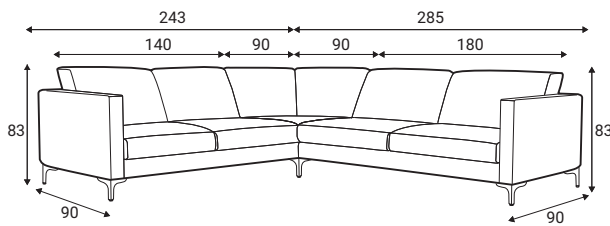

Caprice

Comfort

Extra dimensions

depth of seat

depth of seat without back cushions

Legs

Leg M02, H-130
metal, black color

Accessories

Footstool F10

Caprice

Standard sets

1S - seater

2S - seater

3S - seater

5R - right

5L - left

11R - right

11L - left

Furniture features in symbols

- Seat and back cushions are loose from the frame.

- Removable cover for loose cushions.
(For maintenance please check fabric information.)

- Fabric