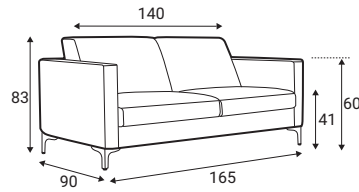

Caprice

Comfort

Extra dimensions

depth of seat

depth of seat without back cushions

Legs

Leg M02, H-130
metal, black color

Accessories

Footstool F10

Caprice

Standard sets

1S - seater

2S - seater

3S - seater

5R - right

5L - left

11R - right

11L - left

Furniture features in symbols

- Seat and back cushions are loose from the frame.

- Removable cover for loose cushions.
(For maintenance please check fabric information.)

- Fabric