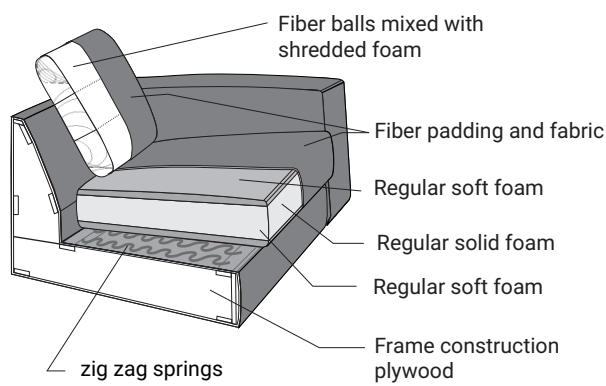

Caprice

Comfort

Extra dimensions

depth of seat

depth of seat without back cushions

Legs

Leg M02, H-130
metal, black color

Accessories

Footstool F10

Caprice

Standard sets

1S - seater

2S - seater

3S - seater

5R - right

5L - left