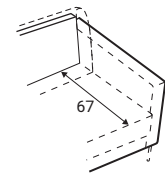

Caprice

Comfort

Extra dimensions

depth of seat

depth of seat without back cushions

Legs

Leg M02, H-130
metal, black color

Accessories

Footstool F10

Caprice

Standard sets

1S - seater

2S - seater

3S - seater

5R - right

5L - left