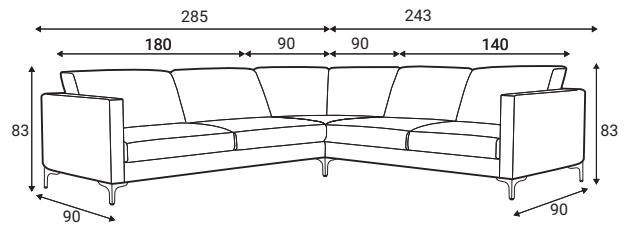

Caprice

Comfort

Extra dimensions

depth of seat

depth of seat without back cushions

Legs

Leg M02, H-130
metal, black color

Accessories

Footstool F10

Caprice

Standard sets

1S - seater

2S - seater

3S - seater

5R - right

5L - left

11R - right

11L - left

Furniture features in symbols

- Seat and back cushions are loose from the frame.

- Removable cover for loose cushions.
(For maintenance please check fabric information.)

- Fabric