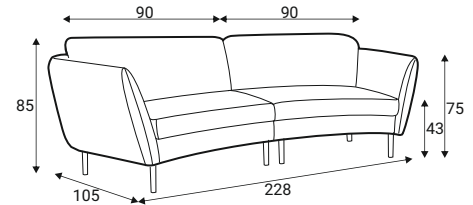

California

Comfort

Extra dimensions

depth of seat

depth of seat without back cushions

Legs

Leg M10, H-150
Gold metal

Leg M10, H-150
Chrome metal

California

Standard sets (curved)

2S (R147) - seater

3S (R95) - seater

4S (R147) - seater

Standard sets

70 - middle part

90 - middle part

1S - seater

2S (140) - seater

3S - seater

3,5S (105) - seater

1XR - right

1XL - left

Quatropi reserves the right to change construction of products and components used due to improving durability of product and customer satisfaction without any further notice. Upholstered furniture is handmade using soft materials therefore measurements may vary up to +/- 3cm. Slight colour variations may occur between production batches. For technological reasons variations in color shades are acceptable.