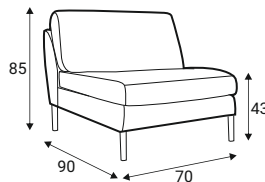

California

Standard sets (curved)

2S (R147) - seater

3S (R95) - seater

4S (R147) - seater

Standard sets

70 - middle part

90 - middle part

1S - seater

2S (140) - seater

3S - seater

3,5S (105) - seater

1XR - right

1XL - left

Quatropi reserves the right to change construction of products and components used due to improving durability of product and customer satisfaction without any further notice. Upholstered furniture is handmade using soft materials therefore measurements may vary up to +/- 3cm. Slight colour variations may occur between production batches. For technological reasons variations in color shades are acceptable.