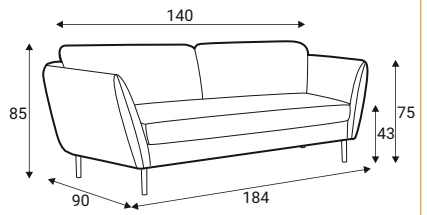

California

Standard sets (curved)

2S (R147) - seater

3S (R95) - seater

4S (R147) - seater

Standard sets

70 - middle part

90 - middle part

1S - seater

2S (140) - seater

3S - seater

3,5S (105) - seater

1XR - right

1XL - left

Quatropi reserves the right to change construction of products and components used due to improving durability of product and customer satisfaction without any further notice. Upholstered furniture is handmade using soft materials therefore measurements may vary up to +/- 3cm. Slight colour variations may occur between production batches. For technological reasons variations in color shades are acceptable.