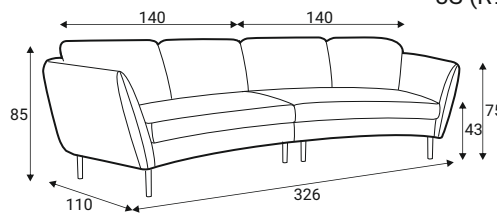

California

Standard sets (curved)

2S (R147) - seater

3S (R95) - seater

4S (R147) - seater

Standard sets

70 - middle part

90 - middle part

1S - seater

2S (140) - seater

3S - seater

3,5S (105) - seater

1XR - right

1XL - left

Quatropi reserves the right to change construction of products and components used due to improving durability of product and customer satisfaction without any further notice. Upholstered furniture is handmade using soft materials therefore measurements may vary up to +/- 3cm. Slight colour variations may occur between production batches. For technological reasons variations in color shades are acceptable.