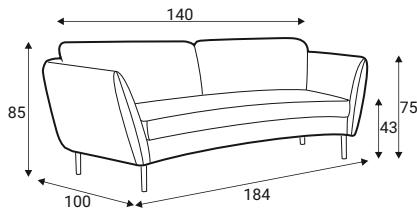

2S (R147) - seater