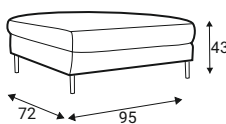

California

Comfort

Extra dimensions

depth of seat

depth of seat without back cushions

Legs

Leg M10, H-150
Gold metal

Leg M10, H-150
Chrome metal

Leg M10, H-150
Black metal

Leg W23, H-150
Solid wood, painted black

Foot P01, H-25
Black plastic

Accessories

Footstool F12

Oval footstool F13

Oval footstool F15

Neckrest