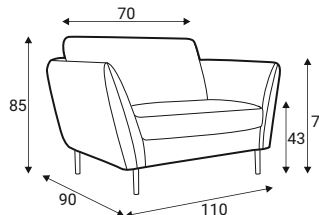

California

Standard sets (curved)

2S (R147) - seater

3S (R95) - seater

4S (R147) - seater

Standard sets

70 - middle part

90 - middle part

1S - seater

2S (140) - seater

3S - seater

3,5S (105) - seater

1XR - right

1XL - left

Quatropi reserves the right to change construction of products and components used due to improving durability of product and customer satisfaction without any further notice. Upholstered furniture is handmade using soft materials therefore measurements may vary up to +/- 3cm. Slight colour variations may occur between production batches. For technological reasons variations in color shades are acceptable.