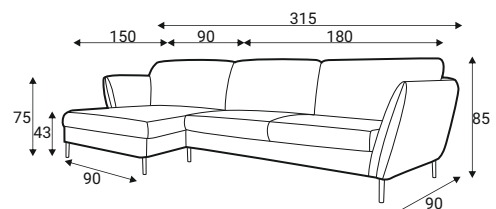

California

Standard sets (curved)

2S (R147) - seater

3S (R95) - seater

4S (R147) - seater

Standard sets

70 - middle part

90 - middle part

1S - seater

2S (140) - seater

3S - seater

3,5S (105) - seater

1XR - right

1XL - left

Quatropi reserves the right to change construction of products and components used due to improving durability of product and customer satisfaction without any further notice. Upholstered furniture is handmade using soft materials therefore measurements may vary up to +/- 3cm. Slight colour variations may occur between production batches. For technological reasons variations in color shades are acceptable.

California

Standard sets

00R (140) - right

00L (140) - left

2R - right

2L - left

21R (105) - right

21L (105) - left