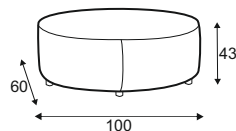

California

Comfort

Extra dimensions

depth of seat

depth of seat without back cushions

Legs

Leg M10, H-150
Gold metal

Leg M10, H-150
Chrome metal

Leg M10, H-150
Black metal

Leg W23, H-150
Solid wood, painted black

Foot P01, H-25
Black plastic

Accessories

Footstool F12

Oval footstool F13

Oval footstool F15

Neckrest

California

Standard sets (curved)

2S (R147) - seater

3S (R95) - seater

4S (R147) - seater

Standard sets

70 - middle part

90 - middle part