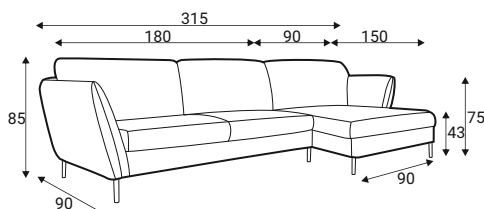

California

Standard sets (curved)

2S (R147) - seater

3S (R95) - seater

4S (R147) - seater

Standard sets

70 - middle part

90 - middle part

1S - seater

2S (140) - seater

3S - seater

3,5S (105) - seater

1XR - right

1XL - left

Quatropi reserves the right to change construction of products and components used due to improving durability of product and customer satisfaction without any further notice. Upholstered furniture is handmade using soft materials therefore measurements may vary up to +/- 3cm. Slight colour variations may occur between production batches. For technological reasons variations in color shades are acceptable.

California

Standard sets

00R (140) - right

00L (140) - left

2R - right

2L - left

21R (105) - right

21L (105) - left