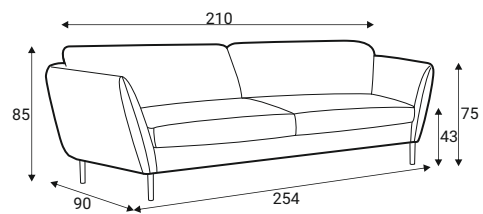

California

Standard sets (curved)

2S (R147) - seater

3S (R95) - seater

4S (R147) - seater

Standard sets

70 - middle part

90 - middle part

1S - seater

2S (140) - seater

3S - seater

3,5S (105) - seater

1XR - right

1XL - left

Quatropi reserves the right to change construction of products and components used due to improving durability of product and customer satisfaction without any further notice. Upholstered furniture is handmade using soft materials therefore measurements may vary up to +/- 3cm. Slight colour variations may occur between production batches. For technological reasons variations in color shades are acceptable.