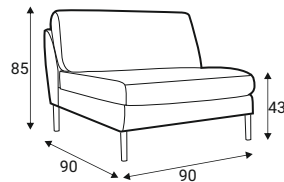

California

Standard sets (curved)

2S (R147) - seater

3S (R95) - seater

4S (R147) - seater

Standard sets

70 - middle part

90 - middle part

1S - seater

2S (140) - seater

3S - seater

3,5S (105) - seater

1XR - right

1XL - left

Quatropi reserves the right to change construction of products and components used due to improving durability of product and customer satisfaction without any further notice. Upholstered furniture is handmade using soft materials therefore measurements may vary up to +/- 3cm. Slight colour variations may occur between production batches. For technological reasons variations in color shades are acceptable.