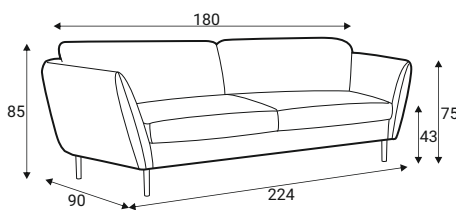

California

Standard sets (curved)

2S (R147) - seater

3S (R95) - seater

4S (R147) - seater

Standard sets

70 - middle part

90 - middle part

1S - seater

2S (140) - seater

3S - seater

3,5S (105) - seater

1XR - right

1XL - left

Quatropi reserves the right to change construction of products and components used due to improving durability of product and customer satisfaction without any further notice. Upholstered furniture is handmade using soft materials therefore measurements may vary up to +/- 3cm. Slight colour variations may occur between production batches. For technological reasons variations in color shades are acceptable.