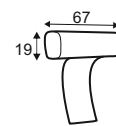

Leg M10, H-150
Black metal

Leg W23, H-150
Solid wood, painted black

Foot P01, H-25
Black plastic

Accessories

Footstool F12

Oval footstool F13

Oval footstool F15

Neckrest

California

Standard sets (curved)

2S (R147) - seater

3S (R95) - seater

4S (R147) - seater

Standard sets

70 - middle part

90 - middle part

1S - seater

2S (140) - seater

3S - seater

3,5S (105) - seater

1XR - right

1XL - left

Quatropi reserves the right to change construction of products and components used due to improving durability of product and customer satisfaction without any further notice. Upholstered furniture is handmade using soft materials therefore measurements may vary up to +/- 3cm. Slight colour variations may occur between production batches. For technological reasons variations in color shades are acceptable.

California

Standard sets

00R (140) - right

00L (140) - left

2R - right

2L - left

21R (105) - right

21L (105) - left