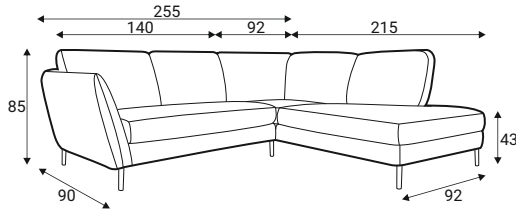

California

Standard sets (curved)

2S (R147) - seater

3S (R95) - seater

4S (R147) - seater

Standard sets

70 - middle part

90 - middle part

1S - seater

2S (140) - seater

3S - seater

3,5S (105) - seater

1XR - right

1XL - left

Quatropi reserves the right to change construction of products and components used due to improving durability of product and customer satisfaction without any further notice. Upholstered furniture is handmade using soft materials therefore measurements may vary up to +/- 3cm. Slight colour variations may occur between production batches. For technological reasons variations in color shades are acceptable.

California

Standard sets

00R (140) - right

00L (140) - left

2R - right

2L - left

21R (105) - right

21L (105) - left