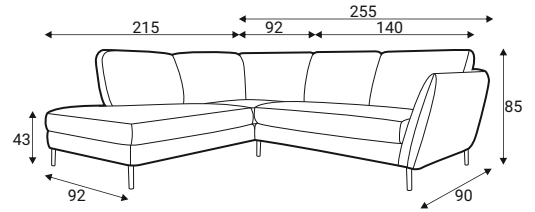

California

Standard sets (curved)

2S (R147) - seater

3S (R95) - seater

4S (R147) - seater

Standard sets

70 - middle part

90 - middle part

1S - seater

2S (140) - seater

3S - seater

3,5S (105) - seater

1XR - right

1XL - left

Quatropi reserves the right to change construction of products and components used due to improving durability of product and customer satisfaction without any further notice. Upholstered furniture is handmade using soft materials therefore measurements may vary up to +/- 3cm. Slight colour variations may occur between production batches. For technological reasons variations in color shades are acceptable.

California

Standard sets

00R (140) - right

00L (140) - left

2R - right

2L - left

21R (105) - right

21L (105) - left