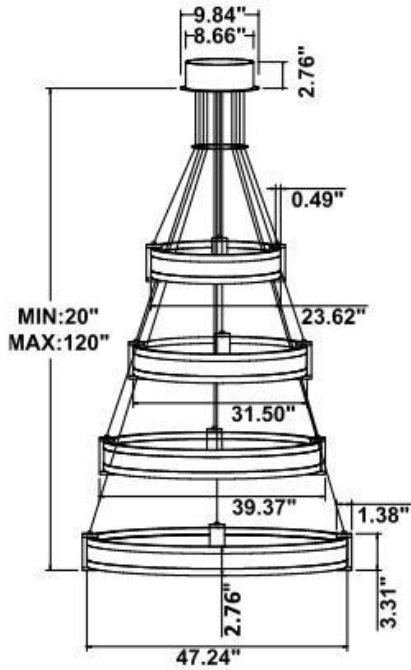

Fixture can be manually adjusted from 1' to 10' with standard cable. Longer custom lengths available. Standard Finishes - Black, White, Silver, and Bronze. Other finishes available.

Material: Canopy Iron + Aluminium Profile + Acrylic  
 10' Adjustable Aircraft Cable/Power Cord Included (Custom length available)  
 Efficiency: Up to 85 LPW  
 CCT Selectable (Standard): 3000K, 3500K, 4000K  
 Controls: 1-10V (Standard), Color Tunable white & Dimming control by Wall Switch Phone App, voice control ZigBee 3 in 1  
 Emergency Battery back up available

**Model Information:**

Example: SB-U04F180WSB

Products series	Wattage	Options	Profile Finishes
SB-U04F	180W=24"+32"+40"+48" 200W=32"+40"+48"+60" 250W=40"+48"+60"+32"	S=Color Selectable 3K/35K/4K 0-10v dim (Standard) 4K factory color set T=3K-4K Color Tunable 3-4K by wall switch including phone App and voice control L=Line Triac dimming	B=Black Jack (Stock Color) S=Platinum Silver (Stock Color) W=Gloss White (Stock Color) O=Oil Bronze (Stock Color) Chrome Clips (Stock Color)
SB-U04E SB-U04G	180W=40"+32"+40"+32" 220W=48"+40"+48"+40" 260W=60"+48"+60"+48" 300W=72"+60"+72"+60"		

**Dimension & Weight:**

15.57" = 16" / 23.62" = 24" / 31.5" = 32" / 39.37" = 40" / 47.24" = 48" / 59.06" = 60" / 70.87" = 72"

**78 lbs**

**83 lbs**

**100 lbs**

**135 lbs**

75 lbs

85 lbs

120 lbs