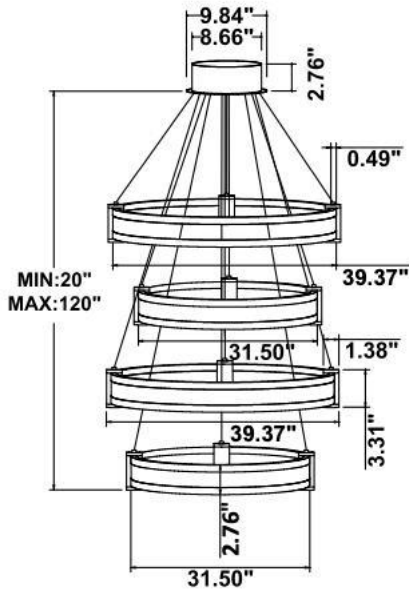

Fixture can be manually adjusted from 1' to 10' with standard cable. Longer custom lengths available. Standard Finishes - Black, White, Silver, and Bronze. Other finishes available.

Material: Canopy Iron + Aluminium Profile + Acrylic  
 10' Adjustable Aircraft Cable/Power Cord Included (Custom length available)  
 Efficiency: Up to 85 LPW  
 CCT Selectable (Standard): 3000K, 3500K, 4000K  
 Controls: 1-10V (Standard), Color Tunable white & Dimming control by Wall Switch Phone App, voice control ZigBee 3 in 1  
 Emergency Battery back up available

**Model Information:**

Example: SB-U04F180WSB

Products series	Wattage	Options	Profile Finishes
SB-U04F	180W=24"+32"+40"+48" 200W=32"+40"+48"+60" 250W=40"+48"+60"+32"	S=Color Selectable 3K/35K/4K 0-10v dim (Standard) 4K factory color set T=3K-4K Color Tunable 3-4K by wall switch including phone App and voice control L=Line Triac dimming	B=Black Jack (Stock Color) S=Platinum Silver (Stock Color) W=Gloss White (Stock Color) O=Oil Bronze (Stock Color) Chrome Clips (Stock Color)
SB-U04E SB-U04G	180W=40"+32"+40"+32" 220W=48"+40"+48"+40" 260W=60"+48"+60"+48" 300W=72"+60"+72"+60"		

**Dimension & Weight:**

15.57" = 16" / 23.62" = 24" / 31.5" = 32" / 39.37" = 40" / 47.24" = 48" / 59.06" = 60" / 70.87" = 72"

**78 lbs**

**83 lbs**

**100 lbs**

**135 lbs**

75 lbs

85 lbs

120 lbs