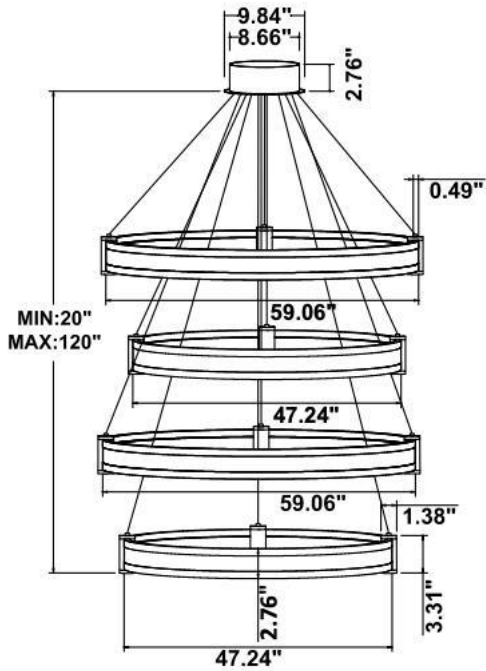

Fixture can be manually adjusted from 1' to 10' with standard cable. Longer custom lengths available. Standard Finishes - Black, White, Silver, and Bronze. Other finishes available.

Material: Canopy Iron + Aluminium Profile + Acrylic  
 10' Adjustable Aircraft Cable/Power Cord Included (Custom length available)  
 Efficiency: Up to 85 LPW  
 CCT Selectable (Standard): 3000K, 3500K, 4000K  
 Controls: 1-10V (Standard), Color Tunable white & Dimming control by Wall Switch Phone App, voice control ZigBee 3 in 1  
 Emergency Battery back up available

**Dimension & Weight:**

15.57" = 16" / 23.62" = 24" / 31.5" = 32" / 39.37" = 40" / 47.24" = 48" / 59.06" = 60" / 70.87" = 72"

**78 lbs**

**83 lbs**

**100 lbs**

**135 lbs**

75 lbs

85 lbs

120 lbs