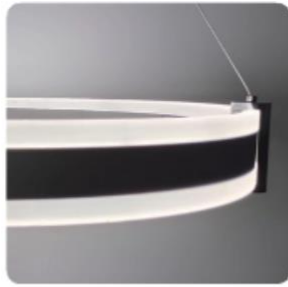

# VALBERG

LED Valberg Pendant

Snowball "VALBERG" geometric piece is a contemporary classic, and its illumination offers both up light and downlight, it has an ethereal quality in its modern design. Ranging from 1 tier to multiple tiers and sizes of 16" to 72", extruded aluminum frame with glare-free acrylic lens and addition chrome finish clips for the most stunning appearance. 10' long adjustable aircraft cable suspension. Available in silver, white, black, bronze and in your choice of any other color finishes. Emergency backup battery available. Fixtures color temperatures are 3000K/3500K/4000K all in 1 select by Internal CCT Color selector switch or Tunable white & dimming by Wall switch / Smart phone control / Voice control. Perfect for office, conference room and any other commercial / residential applications.

Fixture can be manually adjusted from 1' to 10' with standard cable. Longer custom lengths available. Standard Finishes - Black, White, Silver, and Bronze. Other finishes available.

Material: Canopy Iron + Aluminium Profile + Acrylic  
 10' Adjustable Aircraft Cable/Power Cord Included (Custom length available)  
 Efficiency: Up to 85 LPW  
 CCT Selectable (Standard): 3000K, 3500K, 4000K  
 Controls: 1-10V (Standard), Color Tunable white & Dimming control by Wall Switch Phone App, voice control ZigBee 3 in 1  
 Emergency Battery back up available