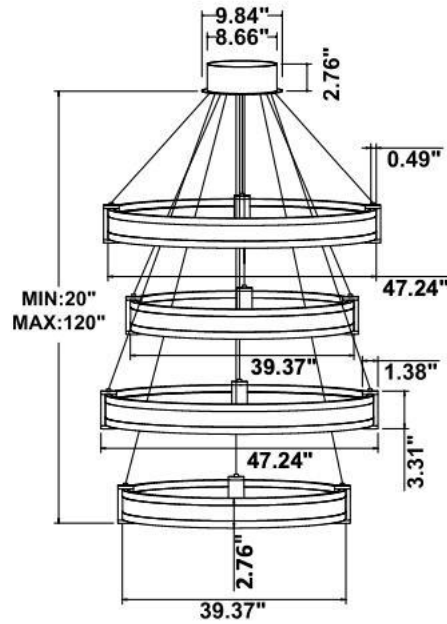

Fixture can be manually adjusted from 1' to 10' with standard cable. Longer custom lengths available. Standard Finishes - Black, White, Silver, and Bronze. Other finishes available.

Material: Canopy Iron + Aluminium Profile + Acrylic  
 10' Adjustable Aircraft Cable/Power Cord Included (Custom length available)  
 Efficiency: Up to 85 LPW  
 CCT Selectable (Standard): 3000K, 3500K, 4000K  
 Controls: 1-10V (Standard), Color Tunable white & Dimming control by Wall Switch Phone App, voice control ZigBee 3 in 1  
 Emergency Battery back up available

**Model Information:**

Example: SB-U04F180WSB

Products series	Wattage	Options	Profile Finishes
SB-U04F	180W=24"+32"+40"+48" 200W=32"+40"+48"+60" 250W=40"+48"+60"+32"	S=Color Selectable 3K/35K/4K 0-10v dim (Standard) 4K factory color set T=3K-4K Color Tunable 3-4K by wall switch including phone App and voice control L=Line Triac dimming	B=Black Jack (Stock Color) S=Platinum Silver (Stock Color) W=Gloss White (Stock Color) O=Oil Bronze (Stock Color) Chrome Clips (Stock Color)
SB-U04E SB-U04G	180W=40"+32"+40"+32" 220W=48"+40"+48"+40" 260W=60"+48"+60"+48" 300W=72"+60"+72"+60"		

**Dimension & Weight:**

15.57" = 16" / 23.62" = 24" / 31.5" = 32" / 39.37" = 40" / 47.24" = 48" / 59.06" = 60" / 70.87" = 72"

**78 lbs**

**83 lbs**

**100 lbs**

**135 lbs**

75 lbs

85 lbs

120 lbs