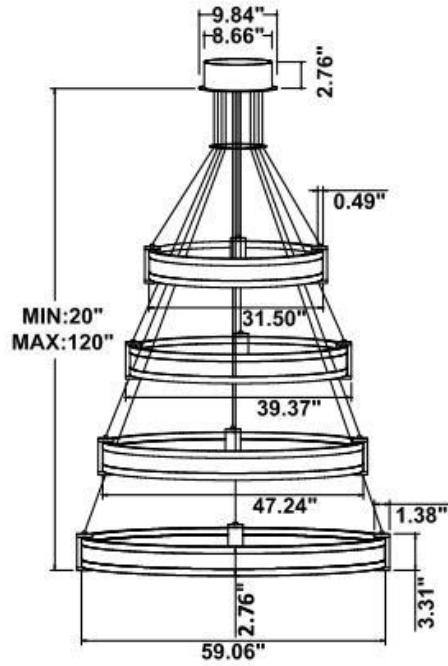

Fixture can be manually adjusted from 1' to 10' with standard cable. Longer custom lengths available. Standard Finishes - Black, White, Silver, and Bronze. Other finishes available.

Material: Canopy Iron + Aluminium Profile + Acrylic  
 10' Adjustable Aircraft Cable/Power Cord Included (Custom length available)  
 Efficiency: Up to 85 LPW  
 CCT Selectable (Standard): 3000K, 3500K, 4000K  
 Controls: 1-10V (Standard), Color Tunable white & Dimming control by Wall Switch Phone App, voice control ZigBee 3 in 1  
 Emergency Battery back up available

**Dimension & Weight:**

15.57" = 16" / 23.62" = 24" / 31.5" = 32" / 39.37" = 40" / 47.24" = 48" / 59.06" = 60" / 70.87" = 72"

**78 lbs**

**83 lbs**

**100 lbs**

**135 lbs**

75 lbs

85 lbs

120 lbs