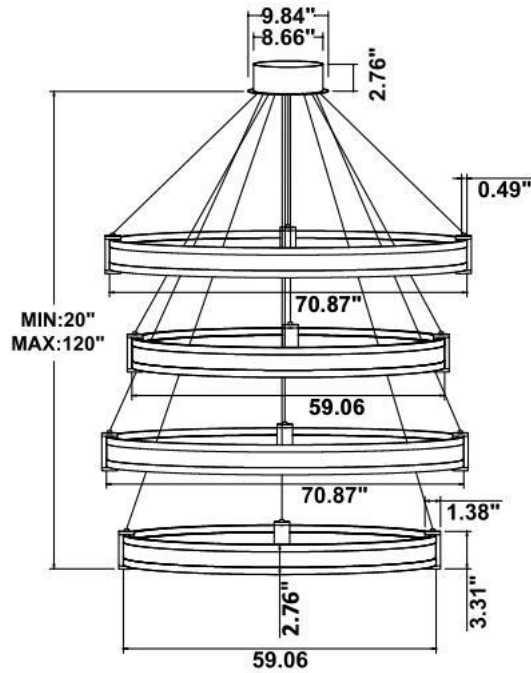

Fixture can be manually adjusted from 1' to 10' with standard cable. Longer custom lengths available. Standard Finishes - Black, White, Silver, and Bronze. Other finishes available.

Material: Canopy Iron + Aluminium Profile + Acrylic  
 10' Adjustable Aircraft Cable/Power Cord Included (Custom length available)  
 Efficiency: Up to 85 LPW  
 CCT Selectable (Standard): 3000K, 3500K, 4000K  
 Controls: 1-10V (Standard), Color Tunable white & Dimming control by Wall Switch Phone App, voice control ZigBee 3 in 1  
 Emergency Battery back up available

**Dimension & Weight:**

15.57" = 16" / 23.62" = 24" / 31.5" = 32" / 39.37" = 40" / 47.24" = 48" / 59.06" = 60" / 70.87" = 72"

**78 lbs**

**83 lbs**

**100 lbs**

**135 lbs**

75 lbs

85 lbs

120 lbs