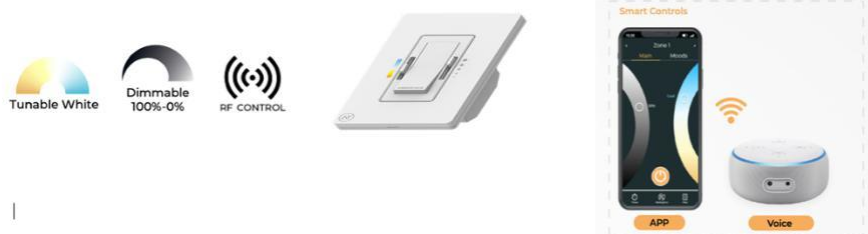

Fixture can be manually adjusted from 1' to 10' with standard cable. Longer custom lengths available. Standard Finishes - Black, White, Silver, and Bronze. Other finishes available.

Material: Canopy Iron + Aluminium Profile + Acrylic
 10' Adjustable Aircraft Cable/Power Cord Included (Custom length available)
 Efficiency: Up to 85 LPW
 CCT Selectable (Standard): 3000K, 3500K, 4000K
 Controls: 1-10V (Standard), Color Tunable white & Dimming control by Wall Switch Phone App, voice control ZigBee 3 in 1
 Emergency Battery back up available

Limited Warranty: 5 Years
 Ships Assembled
 UL, cUL, FCC
 Power factor: ≥0.95
 Input Voltage: 100-277V universal
 Beam Angle: 120°
 Operating temperature: -40°F to 122°F

SB-U02E

SB-U02F

Model Information:

Example: SB-U02E50WSB

Products series	Wattage	Options	Profile Finishes
SB-U02E	50W = 16" + 24"	S=Color Selectable 3K/35K/4K 0-10v dim (Standard) 4K factory color set	B=Black Jack (Stock Color)
	90W = 32" + 40"	T=3K-4K Color Tunable 3-4K by wall switch including phone App and voice control	S=Platinum Silver (Stock Color)
	110W = 40" + 48"	L=Line Triac dimming	W=Gloss White (Stock Color)
	150W = 60" + 72"		O=Oil Bronze (Stock Color) Chrome Clips (Stock Color)

3000K-4000K Tunable white & Dimming control by DimTone wall Switch, Phone App and voice control are built in

Accessory

ACCESSORY ITEMS	MODEL NUMBER	DESCRIPTION
	SB-TONE-WSX	Tunable white & dimming DimTone Wall switch by moving 2 sliders on wall switch also available control by phone App and voice, 1 Wall Switch controls Max 700W light fixtures, 120V with no battery required
	SB-EBP/5W/B	Factory installed Remote Emergency Battery Pack 5W 90 minutes
	SB-EBP/10.7W/B	Factory installed Remote Emergency Battery Pack 10.7W 90 minutes
	SB-EBP/17W/B	Factory installed Remote Emergency Battery Pack 17W 90 minutes