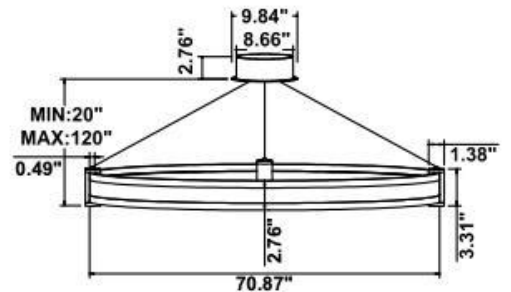

**Dimension & Weight:**

15.57" = 16" / 23.62" = 24" / 31.5" = 32" / 39.37" = 40" / 47.24" = 48" / 59.06" = 60" / 70.87" = 72"

SB-U01D 10 lbs

13 lbs

16 lbs

18 lbs

20 lbs

25 lbs

35 lbs

SB-U01H

**11 lbs**

**14 lbs**

**17 lbs**

**19 lbs**

**21 lbs**

**26 lbs**