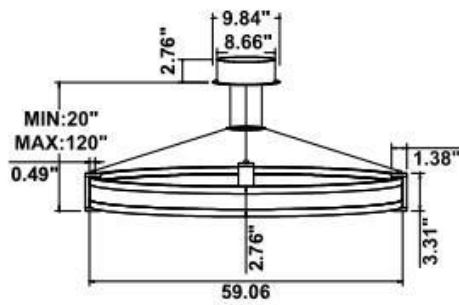

**Dimension & Weight:**

15.57" = 16" / 23.62" = 24" / 31.5" = 32" / 39.37" = 40" / 47.24" = 48" / 59.06" = 60" / 70.87" = 72"

SB-U01D 10 lbs

13 lbs

16 lbs

18 lbs

20 lbs

25 lbs

35 lbs

SB-U01H

**11 lbs**

**14 lbs**

**17 lbs**

**19 lbs**

**21 lbs**

**26 lbs**

**36 lbs**