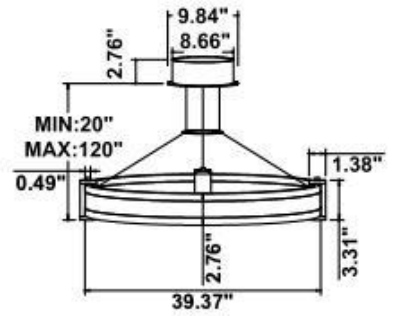

**Dimension & Weight:**

15.57" = 16" / 23.62" = 24" / 31.5" = 32" / 39.37" = 40" / 47.24" = 48" / 59.06" = 60" / 70.87" = 72"

SB-U01D 10 lbs

13 lbs

16 lbs

18 lbs

20 lbs

25 lbs

35 lbs

SB-U01H

**11 lbs**

**14 lbs**

**17 lbs**

**19 lbs**

**21 lbs**

**26 lbs**

**36 lbs**