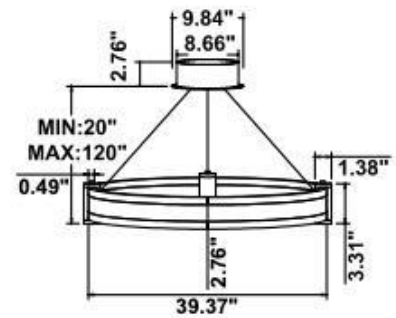

**Dimension & Weight:**

15.57" = 16" / 23.62" = 24" / 31.5" = 32" / 39.37" = 40" / 47.24" = 48" / 59.06" = 60" / 70.87" = 72"

SB-U01D 10 lbs

13 lbs

16 lbs

18 lbs

20 lbs

25 lbs

35 lbs

SB-U01H

**11 lbs**

**14 lbs**

**17 lbs**

**19 lbs**

**21 lbs**

**26 lbs**

**36 lbs**