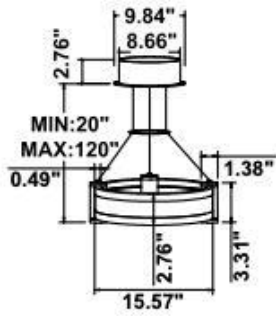

**Dimension & Weight:**

15.57" = 16" / 23.62" = 24" / 31.5" = 32" / 39.37" = 40" / 47.24" = 48" / 59.06" = 60" / 70.87" = 72"

SB-U01D 10 lbs

13 lbs

16 lbs

18 lbs

20 lbs

25 lbs

35 lbs

SB-U01H

**11 lbs**

**14 lbs**

**17 lbs**

**19 lbs**

**21 lbs**

**26 lbs**

**36 lbs**