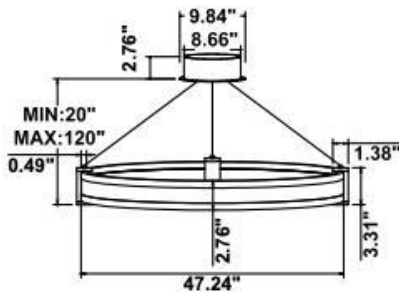

**Dimension & Weight:**

15.57" = 16" / 23.62" = 24" / 31.5" = 32" / 39.37" = 40" / 47.24" = 48" / 59.06" = 60" / 70.87" = 72"

SB-U01D 10 lbs

13 lbs

16 lbs

18 lbs

20 lbs

25 lbs

35 lbs

SB-U01H

**11 lbs**

**14 lbs**

**17 lbs**

**19 lbs**

**21 lbs**

**26 lbs**

**36 lbs**