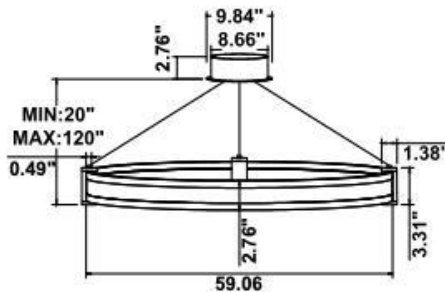

**Dimension & Weight:**

15.57" = 16" / 23.62" = 24" / 31.5" = 32" / 39.37" = 40" / 47.24" = 48" / 59.06" = 60" / 70.87" = 72"

SB-U01D 10 lbs

13 lbs

16 lbs

18 lbs

20 lbs

25 lbs

35 lbs

SB-U01H

**11 lbs**

**14 lbs**

**17 lbs**

**19 lbs**

**21 lbs**

**26 lbs**