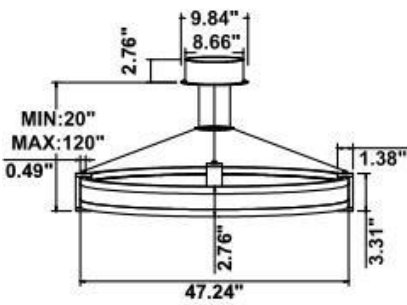

**Dimension & Weight:**

15.57" = 16" / 23.62" = 24" / 31.5" = 32" / 39.37" = 40" / 47.24" = 48" / 59.06" = 60" / 70.87" = 72"

SB-U01D 10 lbs

13 lbs

16 lbs

18 lbs

20 lbs

25 lbs

35 lbs

SB-U01H

**11 lbs**

**14 lbs**

**17 lbs**

**19 lbs**

**21 lbs**

**26 lbs**

**36 lbs**