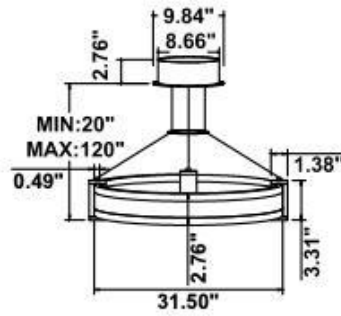

**Dimension & Weight:**

15.57" = 16" / 23.62" = 24" / 31.5" = 32" / 39.37" = 40" / 47.24" = 48" / 59.06" = 60" / 70.87" = 72"

SB-U01D 10 lbs

13 lbs

16 lbs

18 lbs

20 lbs

25 lbs

35 lbs

SB-U01H

**11 lbs**

**14 lbs**

**17 lbs**

**19 lbs**

**21 lbs**

**26 lbs**

**36 lbs**