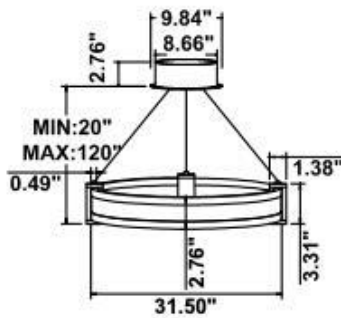

**Dimension & Weight:**

15.57" = 16" / 23.62" = 24" / 31.5" = 32" / 39.37" = 40" / 47.24" = 48" / 59.06" = 60" / 70.87" = 72"

SB-U01D 10 lbs

13 lbs

16 lbs

18 lbs

20 lbs

25 lbs

35 lbs

SB-U01H

**11 lbs**

**14 lbs**

**17 lbs**

**19 lbs**

**21 lbs**

**26 lbs**

**36 lbs**