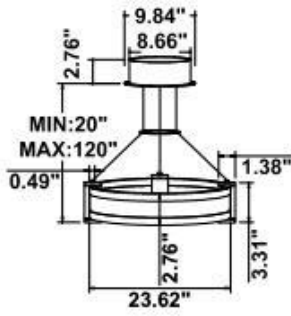

**Dimension & Weight:**

15.57" = 16" / 23.62" = 24" / 31.5" = 32" / 39.37" = 40" / 47.24" = 48" / 59.06" = 60" / 70.87" = 72"

SB-U01D 10 lbs

13 lbs

16 lbs

18 lbs

20 lbs

25 lbs

35 lbs

SB-U01H

**11 lbs**

**14 lbs**

**17 lbs**

**19 lbs**

**21 lbs**

**26 lbs**

**36 lbs**