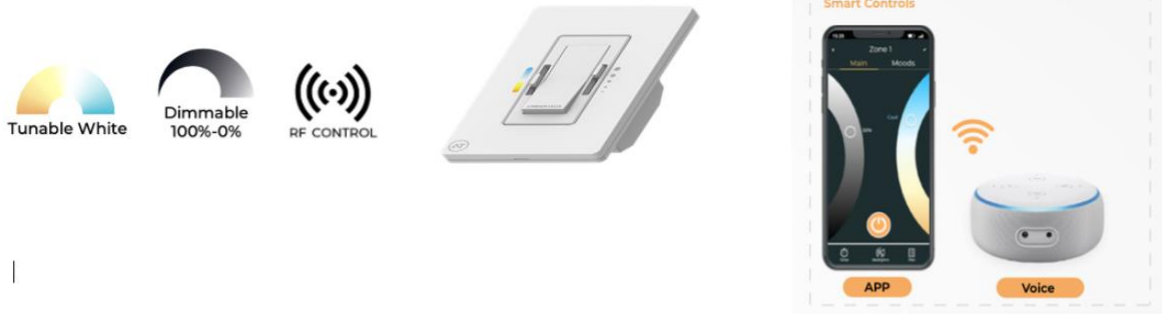

Fixture can be manually adjusted from 1' to 10' with standard cable. Longer custom lengths available. Standard Finishes - Black, White, Silver, and Bronze. Other finishes available.

Material: Canopy Iron + Aluminium Profile + Acrylic  
 10' Adjustable Aircraft Cable/Power Cord Included (Custom length available)  
 Efficiency: Up to 85 LPW  
 CCT Selectable (Standard): 3000K, 3500K, 4000K  
 Controls: 1-10V (Standard), Color Tunable white & Dimming control by Wall Switch Phone  
 App, voice control ZigBee 3 in 1  
 Emergency Battery back up available

Limited Warranty: 5 Years  
 Ships Assembled  
 UL, cUL, FCC  
 Power factor: ≥0.95  
 Input Voltage: 100-277V universal  
 Beam Angle: 120°  
 Operating temperature: -40°F to 122°F

**SB-U01D**

**SB-U01H**

**Model Information:**

**Example: SB-U01D20WSB**

Products series	Wattage	Options	Profile Finishes
SB-U01D SB-U01H	20W = 16"	S=Color Selectable 3K/35K/4K 0-10v dim (Standard) 4K factory color set	B=Black Jack (Stock Color)
	30W = 24"	T=3K-4K Color Tunable 3-4K by wall switch including phone App and voice control	S=Platinum Silver (Stock Color)
	40W = 32"	L=Line Triac dimming	W=Gloss White (Stock Color)
	50W = 40"		O=Oil Bronze (Stock Color)
	60W = 48"		Chrome Clips (Stock Color)
	70W = 60"		
	80W = 72"		

3000K-4000K Tunable white & Dimming control by DimTone wall Switch, Phone App and voice control are built in

**Accessory**

ACCESSORY ITEMS	MODEL NUMBER	DESCRIPTION
	SB-TONE-WSX	Tunable white & dimming DimTone Wall switch by moving 2 sliders on wall switch also available control by phone App and voice, 1 Wall Switch controls Max 700W light fixtures, 120V with no battery required
	SB-EBP/5W/B	Factory installed Remote Emergency Battery Pack 5W 90 minutes
	SB-EBP/10.7W/B	Factory installed Remote Emergency Battery Pack 10.7W 90 minutes
	SB-EBP/17W/B	Factory installed Remote Emergency Battery Pack 17W 90 minutes