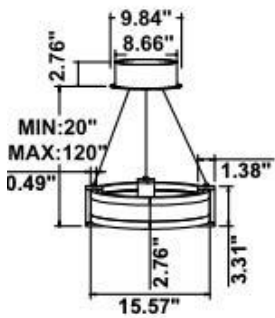

Fixture can be manually adjusted from 1' to 10' with standard cable. Longer custom lengths available. Standard Finishes - Black, White, Silver, and Bronze. Other finishes available.

Material: Canopy Iron + Aluminium Profile + Acrylic  
 10' Adjustable Aircraft Cable/Power Cord Included (Custom length available)  
 Efficiency: Up to 85 LPW  
 CCT Selectable (Standard): 3000K, 3500K, 4000K  
 Controls: 1-10V (Standard), Color Tunable white & Dimming control by Wall Switch Phone  
 App, voice control ZigBee 3 in 1  
 Emergency Battery back up available

**Dimension & Weight:**

15.57" = 16" / 23.62" = 24" / 31.5" = 32" / 39.37" = 40" / 47.24" = 48" / 59.06" = 60" / 70.87" = 72"

SB-U01D 10 lbs

13 lbs

16 lbs

18 lbs

20 lbs

25 lbs

35 lbs

SB-U01H

**11 lbs**

**14 lbs**

**17 lbs**

**19 lbs**

**21 lbs**

**26 lbs**

**36 lbs**