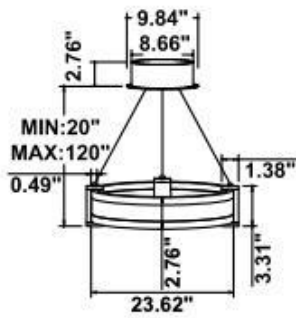

**Dimension & Weight:**

15.57" = 16" / 23.62" = 24" / 31.5" = 32" / 39.37" = 40" / 47.24" = 48" / 59.06" = 60" / 70.87" = 72"

SB-U01D 10 lbs

13 lbs

16 lbs

18 lbs

20 lbs

25 lbs

35 lbs

SB-U01H

**11 lbs**

**14 lbs**

**17 lbs**

**19 lbs**

**21 lbs**

**26 lbs**

**36 lbs**