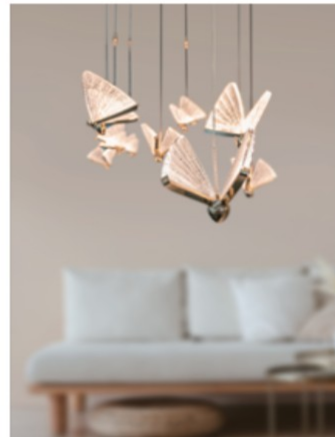

# VAL GARDENA

LED Val Gardena Pendant

Snowball "VAL GARDENA" beautiful butterflies explore light ephemeral beauty, elegant and fairies. This model includes bright LED module install inside the polished gold that radiates from the center of the acrylic glow when illuminated. Ranging from 5 piece butterfly to 12 piece butterfly or any amount of butterflies by your designs, without or with filled size of 32" to 72" aluminum with black diamond cloth inside. Lighting illuminates with a soft glow on the rich diamond cloth make a stunning statement lighting. Fixtures 10' long adjustable aircraft cable suspension, color temperatures are 3000K/3500K/4000K all in 1 select by Internal CCT Color selector switch or Tunable white & dimming by Wall switch / Smart phone control / Voice control. Emergency backup battery available, It suits any kind of space as a composite lamp for halls, stairwells, foyers, restaurant, bars and more.

Fixture can be manually adjusted from 1' to 10' with standard cable. Longer custom lengths available. Standard Finishes - Black, White, Silver, and Bronze. Other finishes available.

Material: Canopy Iron + Aluminium Profile + Acrylic  
 10' Adjustable Aircraft Cable/Power Cord Included (Custom length available)  
 Efficiency: Up to 85 LPW  
 CCT Selectable (Standard): 3000K, 3500K, 4000K  
 Controls: 1-10V (Standard), Color Tunable white & Dimming control by Wall Switch Phone App, voice control ZigBee 3 in 1  
 Emergency Battery back up available

Products series	Wattage	Options	Profile Finishes	Canopy Finishes
SB-N12A	100W	S=Color Selectable 3K/35K/4K 0-10v dim (Standard) 4K factory color set T=3K-4K Color Tunable 3-4K by wall switch including phone App and voice control L=Line Dimming	B=Black Jack (Stock Color) S=Platinum Silver (Stock Color) W=Gloss White (Stock Color) O=Oil Bronze (Stock Color)	B=Black Jack (Stock Color) S=Platinum Silver (Stock Color) W=Gloss White (Stock Color) O=Oil Bronze (Stock Color)