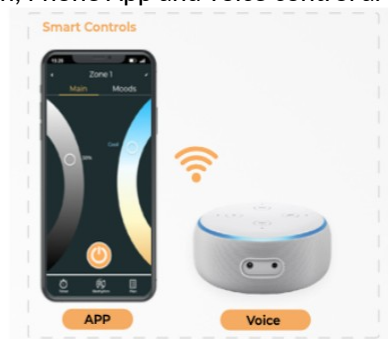

Model Information:

Example: SB-N07B60WSB

Products series	Wattage	Options	Canopy Finishes
SB-N07B	60W	S=Color Selectable 3K/35K/4K 0-10v dim (Standard) 4K factory color set T=3K-4K Color Tunable 3-4K by wall switch including phone App and voice control L=Line Dimming	B=Black Jack (Stock Color) S=PlatinumSilver (Stock Color) W=Gloss White (Stock Color) O=Oil Bronze (Stock Color)

3000K-4000K Tunable white & Dimming control by DimTone wall Switch, Phone App and voice control are built in