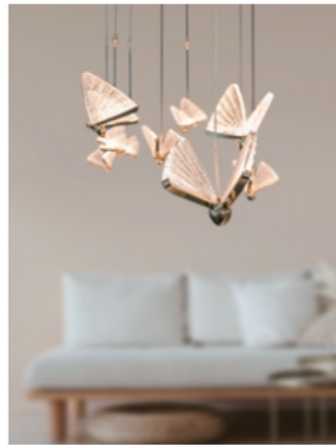

# VAL GARDENA

LED Val Gardena Pendant

Snowball "VAL GARDENA" beautiful butterflies explore light ephemeral beauty, elegant and fairies. This model includes bright LED module install inside the polished gold that radiates from the center of the acrylic glow when illuminated. Ranging from 5 piece butterfly to 12 piece butterfly or any amount of butterflies by your designs, without or with filled size of 32" to 72" aluminum with black diamond cloth inside. Lighting illuminates with a soft glow on the rich diamond cloth make a stunning statement lighting. Fixtures 10' long adjustable aircraft cable suspension, color temperatures are 3000K/3500K/4000K all in 1 select by Internal CCT Color selector switch or Tunable white & dimming by Wall switch / Smart phone control / Voice control. Emergency backup battery available, it suits any kind of space as a composite lamp for halls, stairwells, foyers, restaurant, bars and more.

Fixture can be manually adjusted from 1' to 10' with standard cable. Longer custom lengths available. Standard Finishes - Black, White, Silver, and Bronze. Other finishes available.

Material: Canopy Iron + Aluminium Profile + Acrylic  
 10' Adjustable Aircraft Cable/Power Cord Included (Custom length available)  
 Efficiency: Up to 85 LPW  
 CCT Selectable (Standard): 3000K, 3500K, 4000K  
 Controls: 1-10V (Standard), Color Tunable white & Dimming control by Wall Switch Phone App, voice control ZigBee 3 in 1  
 Emergency Battery back up available

**Example: SB-N07A60WSB**

Products series	Wattage	Options	Canopy Finishes
SB-N07A	60W	S=Color Selectable 3K/35K/4K 0-10v dim (Standard) 4K factory color set T=3K-4K Color Tunable 3-4K by wall switch including phone App and voice control L=Line Dimming	B=Black Jack (Stock Color) S=Platinum Silver (Stock Color) W=Gloss White (Stock Color) O=Oil Bronze (Stock Color)