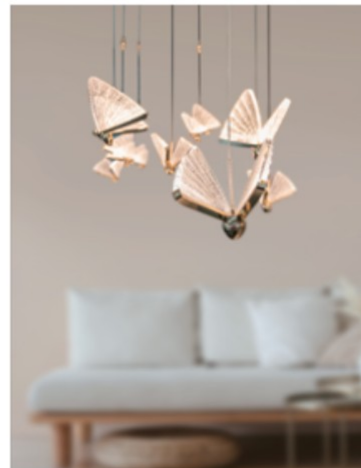

# VAL GARDENA

LED Val Gardena Pendant

Snowball "VAL GARDENA" beautiful butterflies explore light ephemeral beauty, elegant and fairies. This model includes bright LED module install inside the polished gold that radiates from the center of the acrylic glow when illuminated. Ranging from 5 piece butterfly to 12 piece butterfly or any amount of butterflies by your designs, without or with filled size of 32" to 72" aluminum with black diamond cloth inside. Lighting illuminates with a soft glow on the rich diamond cloth make a stunning statement lighting. Fixtures 10' long adjustable aircraft cable suspension, color temperatures are 3000K/3500K/4000K all in 1 select by Internal CCT Color selector switch or Tunable white & dimming by Wall switch / Smart phone control / Voice control. Emergency backup battery available, it suits any kind of space as a composite lamp for halls, stairwells, foyers, restaurant, bars and more.

Fixture can be manually adjusted from 1' to 10' with standard cable. Longer custom lengths available. Standard Finishes - Black, White, Silver, and Bronze. Other finishes available.

Material: Canopy Iron + Aluminium Profile + Acrylic  
 10' Adjustable Aircraft Cable/Power Cord Included (Custom length available)  
 Efficiency: Up to 85 LPW  
 CCT Selectable (Standard): 3000K, 3500K, 4000K  
 Controls: 1-10V (Standard), Color Tunable white & Dimming control by Wall Switch Phone  
 App, voice control ZigBee 3 in 1  
 Emergency Battery back up available

Products series	Wattage	Options	Profile Finishes	Canopy Finishes
SB-N05B	40W	S=Color Selectable 3K/35K/4K 0-10v dim (Standard) 4K factory color set T=3K-4K Color Tunable 3-4K by wall switch including phone App and voice control L=Line Dimming	B=Black Jack (Stock Color) S=Platinum Silver (Stock Color) W=Gloss White (Stock Color) O=Oil Bronze (Stock Color)	B=Black Jack (Stock Color) S=Platinum Silver (Stock Color) W=Gloss White (Stock Color) O=Oil Bronze (Stock Color)