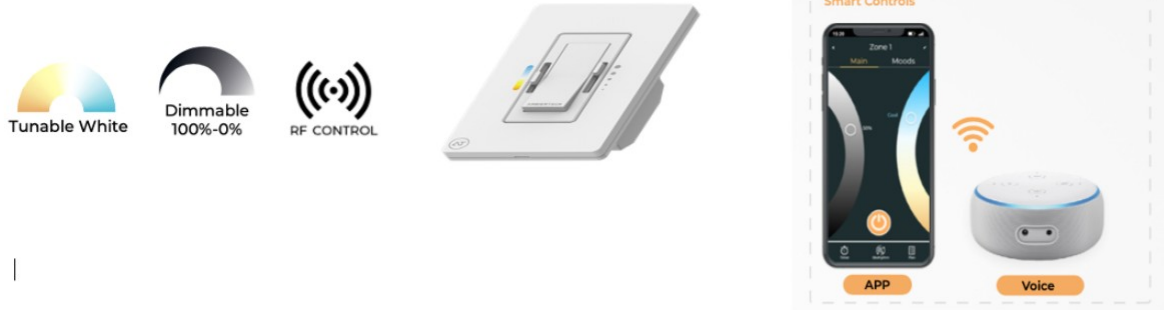

Fixture can be manually adjusted from 1' to 10' with standard cable. Longer custom lengths available. Standard Finishes - Black, White, Silver, and Bronze. Other finishes available.

Material: Canopy Iron + Aluminium Profile + Acrylic
 10' Adjustable Aircraft Cable/Power Cord Included (Custom length available)
 Efficiency: Up to 85 LPW
 CCT Selectable (Standard): 3000K, 3500K, 4000K
 Controls: 1-10V (Standard), Color Tunable white & Dimming control by Wall Switch Phone
 App, voice control ZigBee 3 in 1
 Emergency Battery back up available

Limited Warranty: 5 Years
 Ships Assembled
 UL, cUL, FCC
 Power factor: ≥0.95
 Input Voltage: 100-277V universal
 Beam Angle: 120°
 Operating temperature: -40°F to 122°F

Example: SB-N05A40WSB

Model Information:

Products series	Wattage	Options	Canopy Finishes
SB-N05A	40W	S=Color Selectable 3K/35K/4K 0-10v dim (Standard) 4K factory color set T=3K-4K Color Tunable 3-4K by wall switch including phone App and voice control L=Line Dimming	B=Black Jack (Stock Color) S=PlatinumSilver (Stock Color) W=Gloss White (Stock Color) O=Oil Bronze (Stock Color)

3000K-4000K Tunable white & Dimming control by DimTone wall Switch, Phone App and voice control are built in

Accessory

ACCESSORY ITEMS	MODEL NUMBER	DESCRIPTION
	SB-TONE-WSX	Tunable white & dimming DimTone Wall switch by moving 2 sliders on wall switch also available control by phone App and voice, 1 Wall Switch controls Max 700W light fixtures, 120V with no battery required
	SB-EBP/5W/B	Factory installed Remote Emergency Battery Pack 5W 90 minutes
	SB-EBP/10.7W/B	Factory installed Remote Emergency Battery Pack 10.7W 90 minutes
	SB-EBP/17W/B	Factory installed Remote Emergency Battery Pack 17W 90 minutes