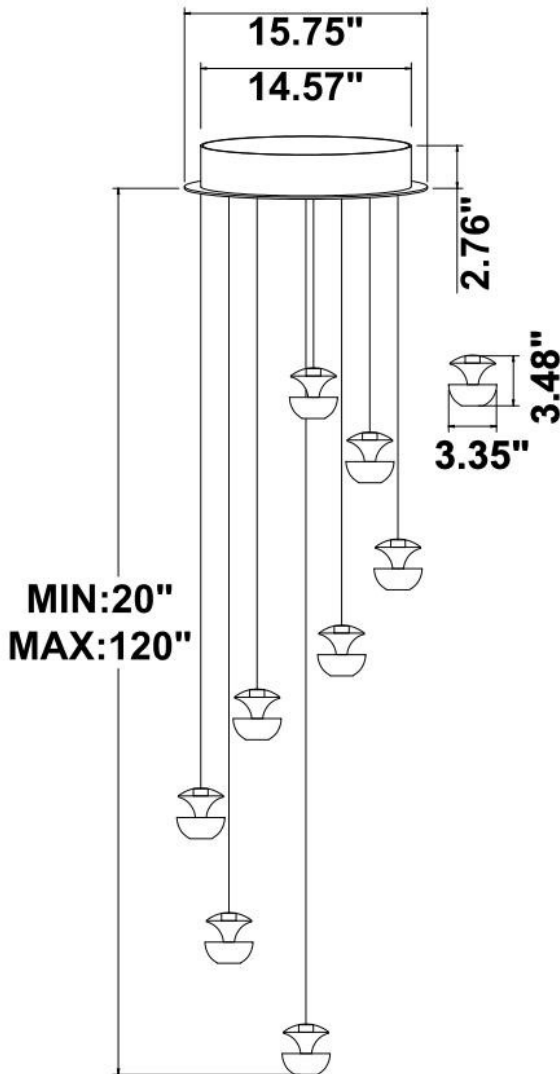

3000K-4000K Tunable white & Dimming control by DimTone wall Switch, Phone App and voice control are built in

!!

!!!!

!