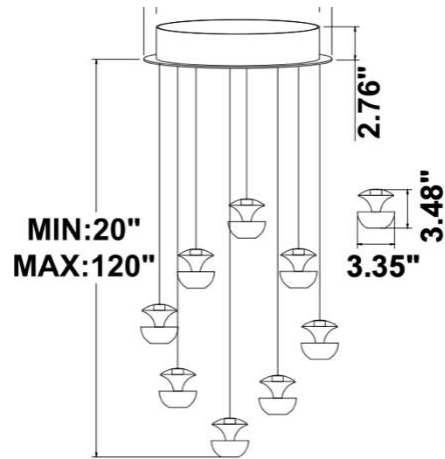

3000K-4000K Tunable white & Dimming control by DimTone wall Switch, Phone App and voice control are built in

!!

!!!!

!