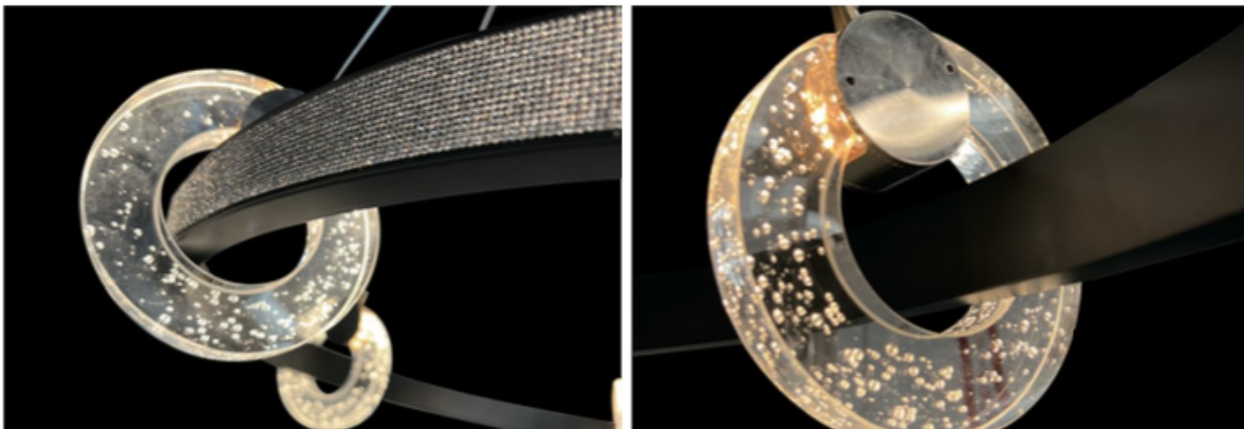

Model Information:

Example: SB-K01F40WSB

Products series	Wattage	Options	Profile Finishes
SB-K01F	40W=32" 6 lights	S=Color Selectable 3K/35K/4K 0-10v dim (Standard) 4K factory color set	B=Black Jack (Stock Color)
	50W=40" 8 lights	T=3K-4K Color Tunable 3-4K by wall switch including phone App and voice control	S=Platinum Silver (Stock Color)
	60W=48" 10 lights	L=Line Triac dimming	W=Gloss White (Stock Color)
	70W=60" 12 lights		O=Oil Bronze (Stock Color)
	90W=72" 14 lights