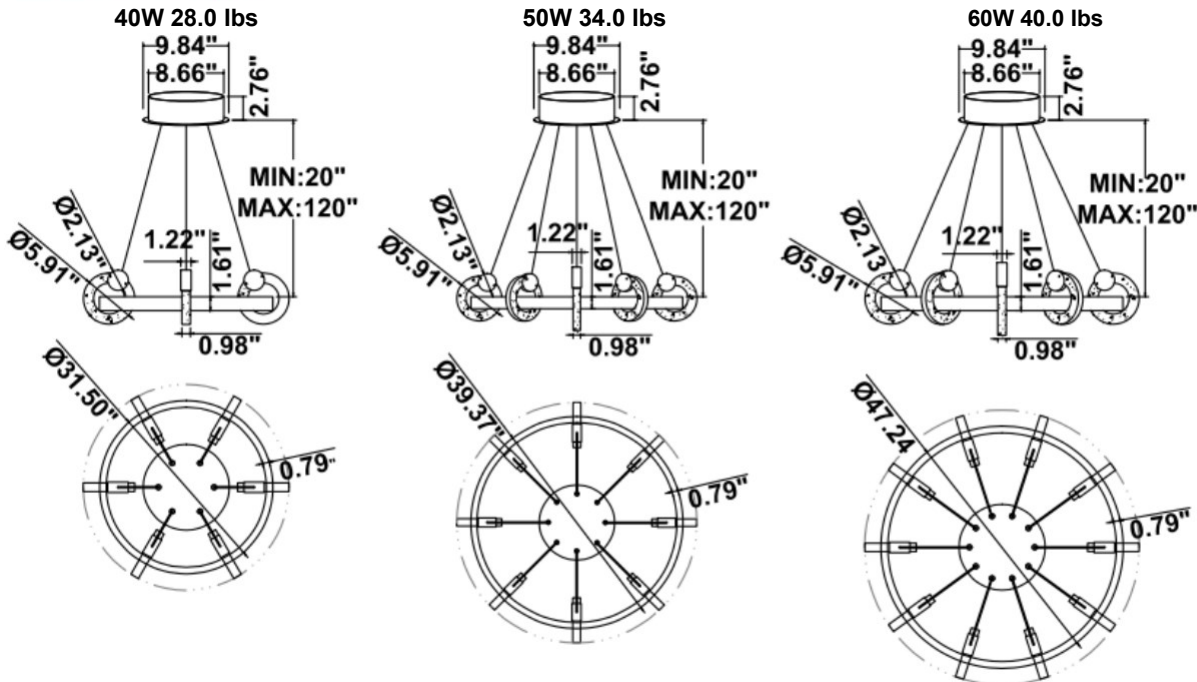

Fixture can be manually adjusted from 1' to 10' with standard cable. Longer custom lengths available. Standard Finishes - Black, White, Silver, and Bronze. Other finishes available.

Material: Canopy Iron + Aluminium Profile + Acrylic
 10' Adjustable Aircraft Cable/Power Cord Included (Custom length available)
 Efficiency: Up to 85 LPW
 CCT Selectable (Standard): 3000K, 3500K, 4000K
 Controls: 1-10V (Standard), Color Tunable white & Dimming control by Wall Switch Phone
 App, voice control ZigBee 3 in 1
 Emergency Battery back up available

Limited Warranty: 5 Years
 Ships Assembled
 UL, cUL, FCC
 Power factor: ≥0.95
 Input Voltage: 100-277V universal
 Beam Angle: 120°
 Operating temperature: -40°F to 122°F

Model Information:

Example: SB-K01F40WSB

Products series	Wattage	Options	Profile Finishes
SB-K01F	40W=32" 6 lights	S=Color Selectable 3K/35K/4K 0-10v dim (Standard) 4K factory color set	B=Black Jack (Stock Color)
	50W=40" 8 lights	T=3K-4K Color Tunable 3-4K by wall switch including phone App and voice control	S=Platinum Silver (Stock Color)
	60W=48" 10 lights	L=Line Triac dimming	W=Gloss White (Stock Color)
	70W=60" 12 lights		O=Oil Bronze (Stock Color)
	90W=72" 14 lights		

Dimension & Weight:

70W 49.0 lbs

63W 28.0 lbs