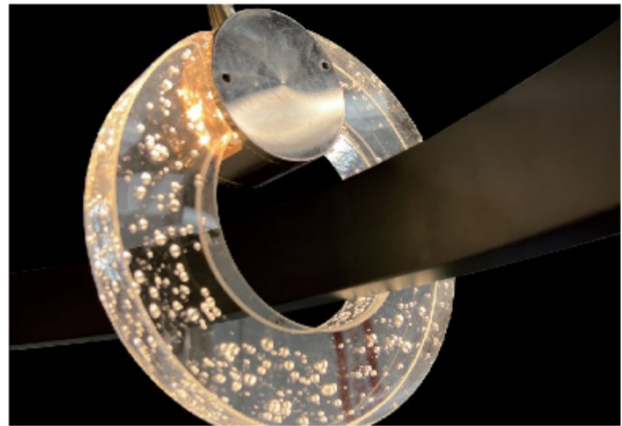

Twirl

LED Twirl Pendant

Agora "Twirl" captivating artistic design brings a lighthearted and inspirational look to a modern space. This model includes bright LED module install inside the polished gold metal that radiates from the center of the 1.43 pounds luxuriously thick 1.0" diameter 6.0" crystal glow when illuminated, the lighting illuminates with a soft glow on the aluminum ring with rich diamond cloth inside the ring make a stunning statement lighting. Ranging sizes of 16" to 72", 10' long adjustable aircraft cable suspension. Available in silver, white, black, bronze and in your choice of any other color finishes. Fixtures color temperatures are 3000K/3500K/4000K all in 1 select by Internal CCT Color selector switch or Tunable white & dimming by Wall switch / Smart phone control / Voice control. Perfect for living rooms, entry areas, restaurant, bars and more.

Fixture can be manually adjusted from 1' to 10' with standard cable. Longer custom lengths available. Standard Finishes - Black, White, Silver, and Bronze. Other finishes available.

Material: Canopy Iron + Aluminium Profile + Acrylic
 10' Adjustable Aircraft Cable/Power Cord Included (Custom length available)
 Efficiency: Up to 85 LPW
 CCT Selectable (Standard): 3000K, 3500K, 4000K
 Controls: 1-10V (Standard), Color Tunable white & Dimming control by Wall Switch Phone
 App, voice control ZigBee 3 in 1
 Emergency Battery back up available

Limited Warranty: 5 Years
 Ships Assembled
 UL, cUL, FCC
 Power factor: ≥0.95
 Input Voltage: 100-277V universal
 Beam Angle: 120°
 Operating temperature: -40°F to 122°F

Model Information:

Example: SB-K01F40WSB