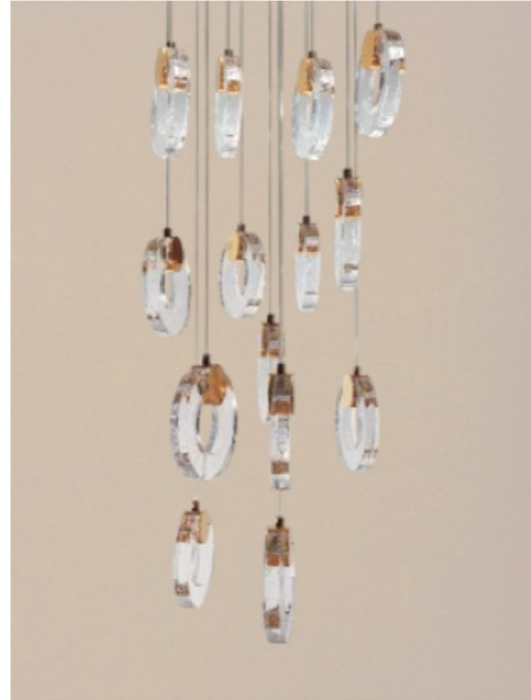

Twinkle

LED Twinkle Pendant

Agora "Twinkle" Capturing the ethereal beauty of a perfect raindrop. This stunning collection elevates this model which includes bright LED module installed inside the polished gold metal that radiates from the center of the 1.43 pounds luxuriously thick 1.0" diameter 6.0" crystal glow when illuminated. Available in 5-14 Lights or any number of Lights by your designs. 10' long adjustable aircraft cable suspension. Emergency backup battery available. Fixtures color temperatures are 3000K/3500K/4000K all in 1 select by Internal CCT Color selector switch or Tunable white & dimming by Wall switch / Smart phone control / Voice control. Perfect for living rooms, entry areas, restaurant, bars and more.

Fixture can be manually adjusted from 1' to 10' with standard cable. Longer custom lengths available. Standard Finishes - Black, White, Silver, and Bronze. Other finishes available.

Silver

Black

White

Bronze

Material: Canopy Iron + Aluminium Profile + Acrylic
 10' Adjustable Aircraft Cable/Power Cord Included (Custom length available)
 Efficiency: Up to 85 LPW
 CCT Selectable (Standard): 3000K, 3500K, 4000K
 Controls: 1-10V (Standard), Color Tunable white & Dimming control by Wall Switch Phone
 App, voice control ZigBee 3 in 1
 Emergency Battery back up available

Products series	Wattage	Options	Canopy Finishes
SB-M14A	90W=14 Crystal	S= Selectable 3K/35K/4K 0-10V dim (Standard) 4K factory color set T=3K-4K Color Tunable 3-4K by wall switch including phone App and voice control L=Line Triac dimming	B=Black Jack (Stock Color) S=Platinum Silver (Stock Color) W=Gloss White (Stock Color) O=Oil Bronze (Stock Color)