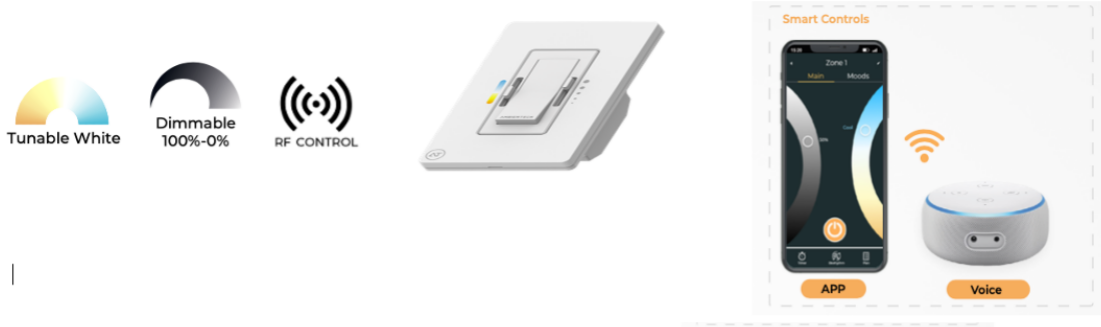

Model Information:

Example: SB-F08-150WSB

Products series	Wattage	Options	Profile Finishes
SB-F08	150W=150W 8 light	S=Color Selectable 3K/35K/4K 0-10V dim (Standard) 4K factory color set T=3K-4K Color Tunable 3-4K by wall switch including phone App and voice control L=Line Triac dimming	B=Black Jack (Stock Color) S=Platinum Silver (Stock Color) W=Gloss White (Stock Color) O=Oil Bronze (Stock Color) RAL number for other Color

3000K-4000K Tunable white & Dimming control by DimTone wall Switch, Phone App and voice control are built in