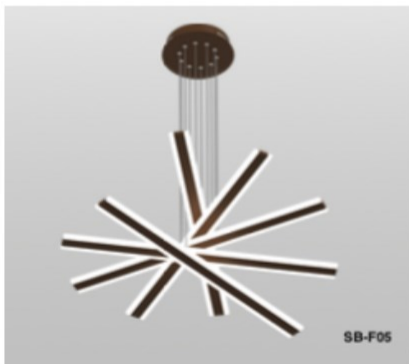

Sparkle Linear

LED Sparkle Linear Pendant

Agora “Sparkle Linear” geometric piece is a contemporary classic, and its illumination offers both up light and downlight, it has an ethereal quality in its modern design. Made extruded aluminum frame with glare-free acrylic lens against yellowing and 10’ long adjustable aircraft cable suspension. Available in silver, white, black, bronze and in your choice of any other color finishes. Emergency backup battery available perfect for office, conference room and any other commercial applications. Fixtures color temperatures are 3000K/3500K/4000K all in 1 select by Internal CCT Color selector switch or Tunable white & dimming by Wall switch / Smart phone control / Voice control. Perfect for office, conference room, hospital, labs, bars and any other commercial applications.

Fixture can be manually adjusted from 1’ to 10’ with standard cable. Longer custom lengths available. Standard Finishes - Black, White, Silver, and Bronze. Other finishes available.

Material: Canopy Iron + Aluminium Profile + Acrylic
 10’ Adjustable Aircraft Cable/Power Cord Included (Custom length available)
 Efficiency: Up to 85 LPW
 CCT Selectable (Standard): 3000K, 3500K, 4000K
 Controls: 1-10V (Standard), Color Tunable white & Dimming control by Wall Switch Phone
 App, voice control ZigBee 3 in 1
 Emergency Battery back up available

Limited Warranty: 5 Years
 Ships Assembled
 UL, cUL, FCC
 Power factor: ≥0.95
 Input Voltage: 100-277V universal
 Beam Angle: 120°
 Operating temperature: -40°F to 122°F

Model Information:

Example: SB-F05-100WSB

Products series	Wattage	Options	Profile Finishes
SB-F05	100W=100W 5 light	S=Color Selectable 3K/35K/4K 0-10V dim (Standard) 4K factory color set T=3K-4K Color Tunable 3-4K by wall switch including phone App and voice control L=Line Triac dimming	B=Black Jack (Stock Color) S=Platinum Silver (Stock Color) W=Gloss White (Stock Color) O=Oil Bronze (Stock Color) RAL number for other Color