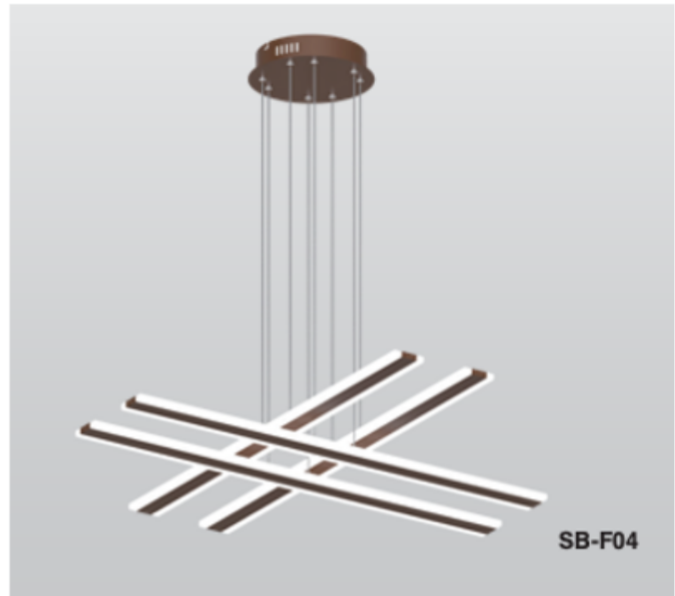

Sparkle Linear

LED Sparkle Linear Pendant

Agora “Sparkle Linear” geometric piece is a contemporary classic, and its illumination offers both up light and downlight, it has an ethereal quality in its modern design. Made extruded aluminum frame with glare-free acrylic lens against yellowing and 10’ long adjustable aircraft cable suspension. Available in silver, white, black, bronze and in your choice of any other color finishes. Emergency backup battery available perfect for office, conference room and any other commercial applications. Fixtures color temperatures are 3000K/3500K/4000K all in 1 select by Internal CCT Color selector switch or Tunable white & dimming by Wall switch / Smart phone control / Voice control. Perfect for office, conference room, hospital, labs, bars and any other commercial applications.

SB-F04

Fixture can be manually adjusted from 1’ to 10’ with standard cable. Longer custom lengths available. Standard Finishes - Black, White, Silver, and Bronze. Other finishes available.

Material: Canopy Iron + Aluminium Profile + Acrylic
 10’ Adjustable Aircraft Cable/Power Cord Included (Custom length available)
 Efficiency: Up to 85 LPW
 CCT Selectable (Standard): 3000K, 3500K, 4000K
 Controls: 1-10V (Standard), Color Tunable white & Dimming control by Wall Switch Phone App, voice control ZigBee 3 in 1
 Emergency Battery back up available

Limited Warranty: 5 Years
 Ships Assembled
 UL, cUL, FCC
 Power factor: ≥0.95
 Input Voltage: 100-277V universal
 Beam Angle: 120°
 Operating temperature: -40°F to 122°F

Model Information:

Example: SB-F04-80WSB

Dimension & Weight: