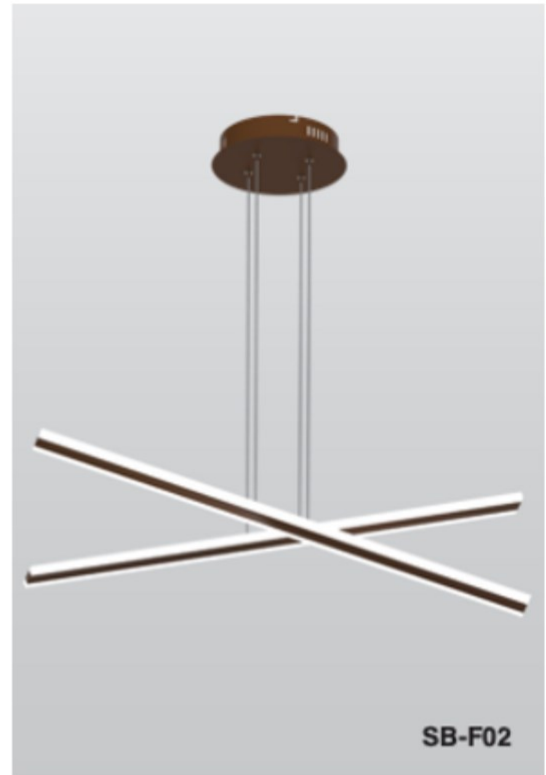

Agora "Sparkle Linear" geometric piece is a contemporary classic, and its illumination offers both up light and downlight, it has an ethereal quality in its modern design. Made extruded aluminum frame with glare-free acrylic lens against yellowing and 10' long adjustable aircraft cable suspension. Available in silver, white, black, bronze and in your choice of any other color finishes. Emergency backup battery available perfect for office, conference room and any other commercial applications. Fixtures color temperatures are 3000K/3500K/4000K all in 1 select by Internal CCT Color selector switch or Tunable white & dimming by Wall switch / Smart phone control / Voice control. Perfect for office, conference room, hospital, labs, bars and any other commercial applications.

Sparkle Linear

Fixture can be manually adjusted from 1' to 10' with standard cable. Longer custom lengths available. Standard Finishes - Black, White, Silver, and Bronze. Other finishes available.

Material: Canopy Iron + Aluminium Profile + Acrylic
 10' Adjustable Aircraft Cable/Power Cord Included (Custom length available)
 Efficiency: Up to 85 LPW
 CCT Selectable (Standard): 3000K, 3500K, 4000K
 Controls: 1-10V (Standard), Color Tunable white & Dimming control by Wall Switch Phone App, voice control ZigBee 3 in 1
 Emergency Battery back up available

Products series	Wattage	Options	Profile Finishes
SB-F02	40W=40W 2 light	S=Color Selectable 3K/35K/4K 0-10V dim (Standard) 4K factory color set T=3K-4K Color Tunable 3-4K by wall switch including phone App and voice control L=Line Triac dimming	B=Black Jack (Stock Color) S=Platinum Silver (Stock Color) W=Gloss White (Stock Color) O=Oil Bronze (Stock Color) RAL number for other Color

Dimension & Weight: