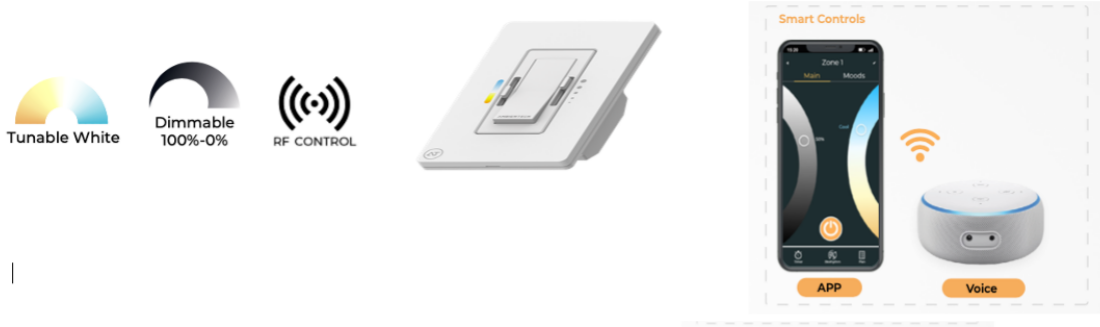

Model Information:

Example: SB-F01-20WSB

Products series	Wattage	Options	Profile Finishes
SB-F01	20W=20W 1 light	S=Color Selectable 3K/35K/4K 0-10V dim (Standard) 4K factory color set T=3K-4K Color Tunable 3-4K by wall switch including phone App and voice control L=Line Triac dimming	B=Black Jack (Stock Color) S=Platinum Silver (Stock Color) W=Gloss White (Stock Color) O=Oil Bronze (Stock Color) RAL number for other Color

3000K-4000K Tunable white & Dimming control by DimTone wall Switch, Phone App and voice control are built in