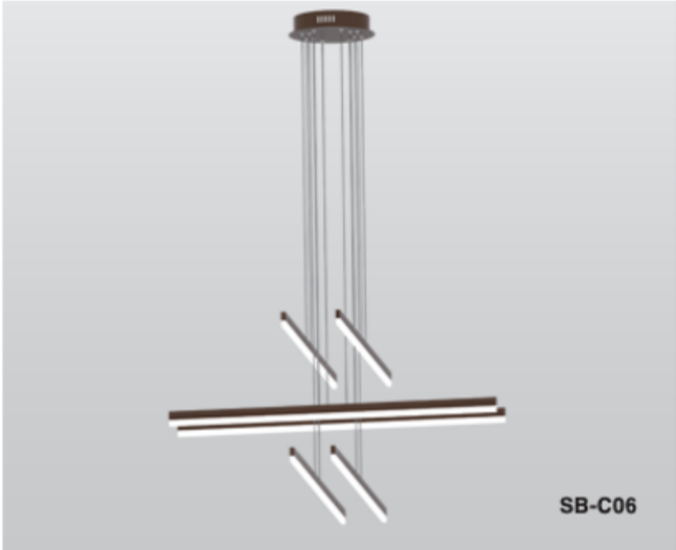

# SHIMMER LINEAR 6

SHIMMER LINEAR 6 PENDANT

**Agora “SHIMMER LINEAR 6”** LED pendant light offers a different look for maximum effect, designed to be both elegant and creative while providing energy efficient high lumen output. Fixtures available in 1-8 Lights or any number of Lights by your designs, color temperature are 3000K/3500K/4000K all in 1 select by Internal CCT Color selector switch or Tunable white & dimming by Wall switch / Smart phone control / Voice control. Perfect for office, conference room, hospital, labs, bars and any other commercial applications.

Fixture can be manually adjusted from 1' to 10' with standard cable. Longer custom lengths available. Standard Finishes - Black, White, Silver, and Bronze. Other finishes available.

Material: Canopy Iron + Aluminium Profile + Acrylic  
 10' Adjustable Aircraft Cable/Power Cord Included (Custom length available)  
 Efficiency: Up to 85 LPW  
 CCT Selectable (Standard): 3000K, 3500K, 4000K  
 Controls: 1-10V (Standard), Color Tunable white & Dimming control by Wall Switch Phone  
 App, voice control ZigBee 3 in 1  
 Emergency Battery back up available

Limited Warranty: 5 Years  
 Ships Assembled  
 UL, cUL, FCC  
 Power factor: ≥0.95  
 Input Voltage: 100-277V universal  
 Beam Angle: 120°  
 Operating temperature: -40°F to 122°F

**Model Information:**

**Example: SB-C06-120WSB**

Products series	Wattage	Options	Profile Finishes
SB-C06	120W=120W 6 lights	S=Color Selectable 3K/35K/4K 0-10V dim (Standard) 4K factory color set T=3K-4K Color Tunable 3-4K by wall switch including phone App and voice control L=Line Triac dimming	B=Black Jack (Stock Color) S=Platinum Silver (Stock Color) W=Gloss White (Stock Color) O=Oil Bronze (Stock Color) RAL number for other Color